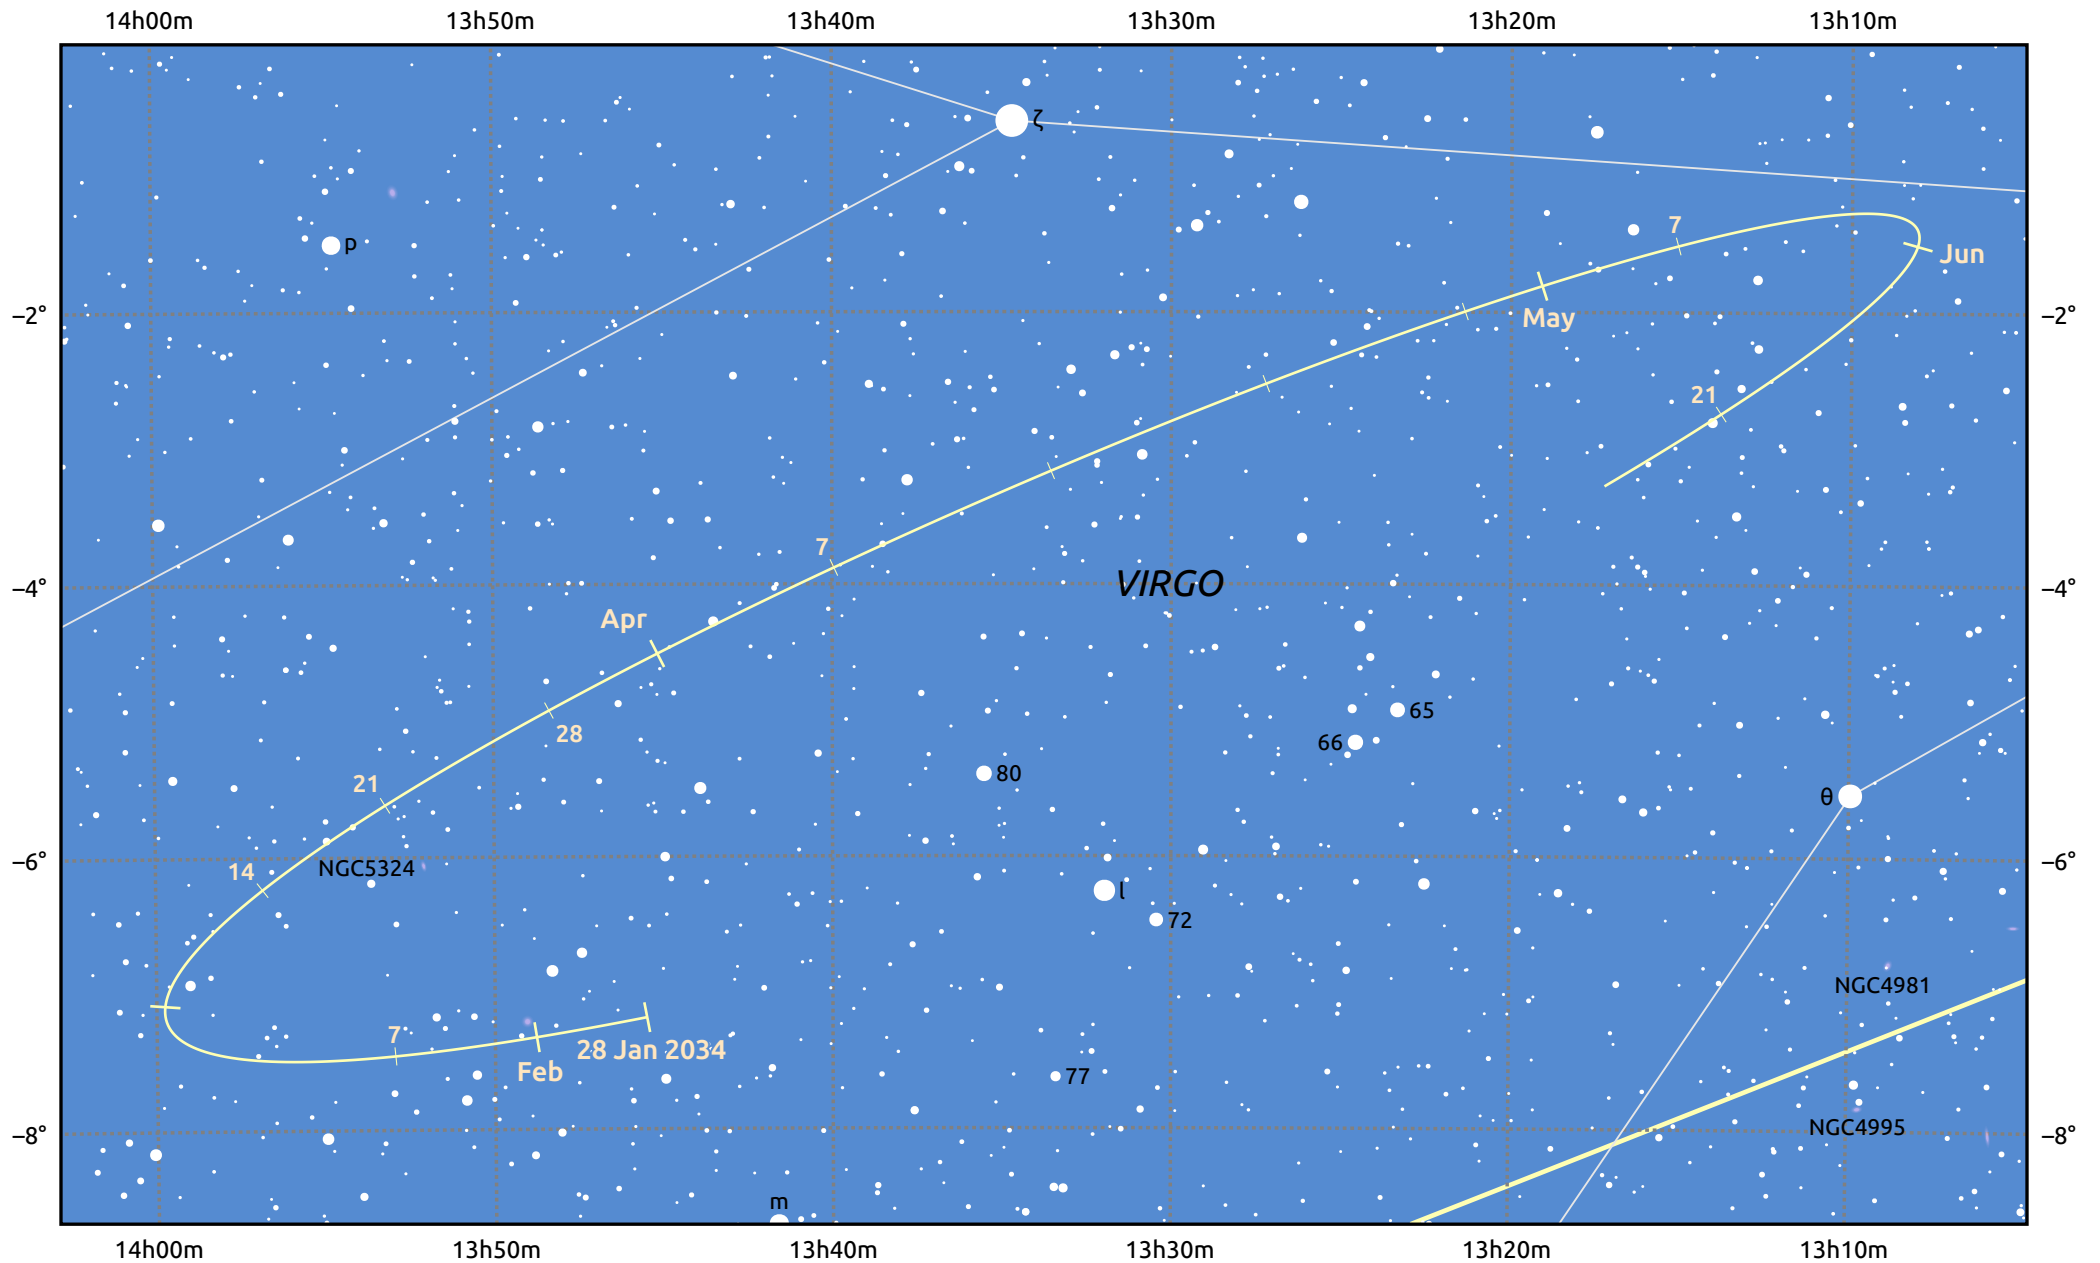

The path of Asteroid 44 Nysa around opposition on 13 Apr 2024

© Dominic Ford 2011–2025. Date markers placed at midnight UTC. Downloaded from <https://in-the-sky.org>

Magnitude scale: 11.0 10.0 9.0 8.0 7.0 6.0 5.0 4.0 3.0

Ecliptic Plane

Galaxy Bright nebula Open cluster Globular cluster Planetary nebula

Date	Mag	Phase
2024 Feb 1	10.9	95%
2024 Mar 1	10.4	97%
2024 Mar 23	10.0	99%
2024 Apr 1	9.8	100%
2024 May 1	10.0	99%
2024 Jun 1	10.8	97%
2024 Jun 7	11.0	97%