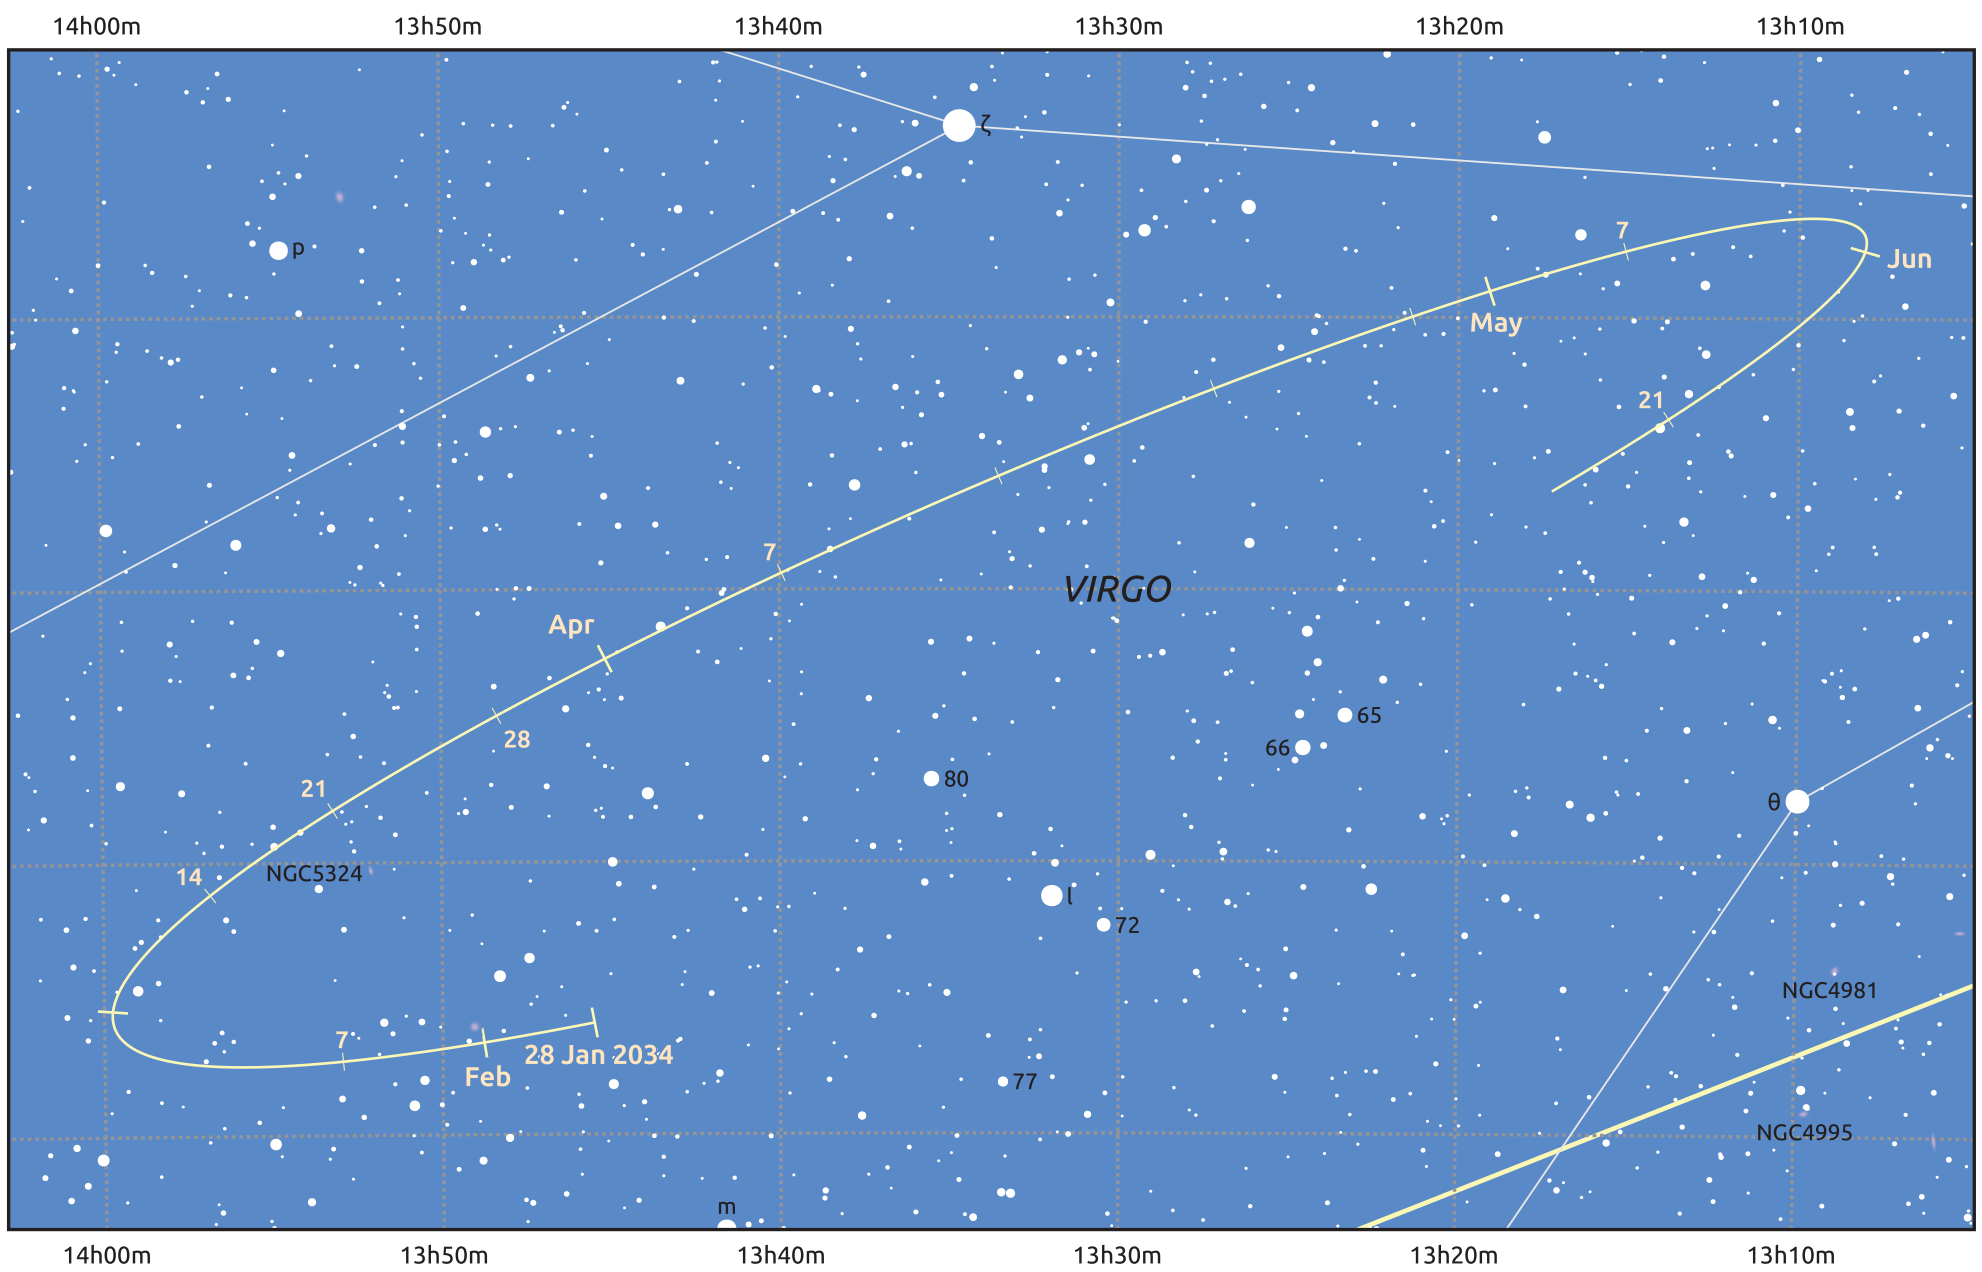

The path of Asteroid 44 Nysa around opposition on 13 Apr 2034

© Dominic Ford 2011–2025. Date markers placed at midnight UTC. Downloaded from <https://in-the-sky.org>

Magnitude scale: 11.0 10.0 9.0 8.0 7.0 6.0 5.0 4.0 3.0

Ecliptic Plane

Galaxy Bright nebula Open cluster Globular cluster Planetary nebula

Date	Mag	Phase
2034 Feb 1	10.9	95%
2034 Mar 1	10.4	97%
2034 Mar 23	10.0	99%
2034 Apr 1	9.8	100%
2034 May 1	10.0	99%
2034 Jun 1	10.8	97%
2034 Jun 7	11.0	97%