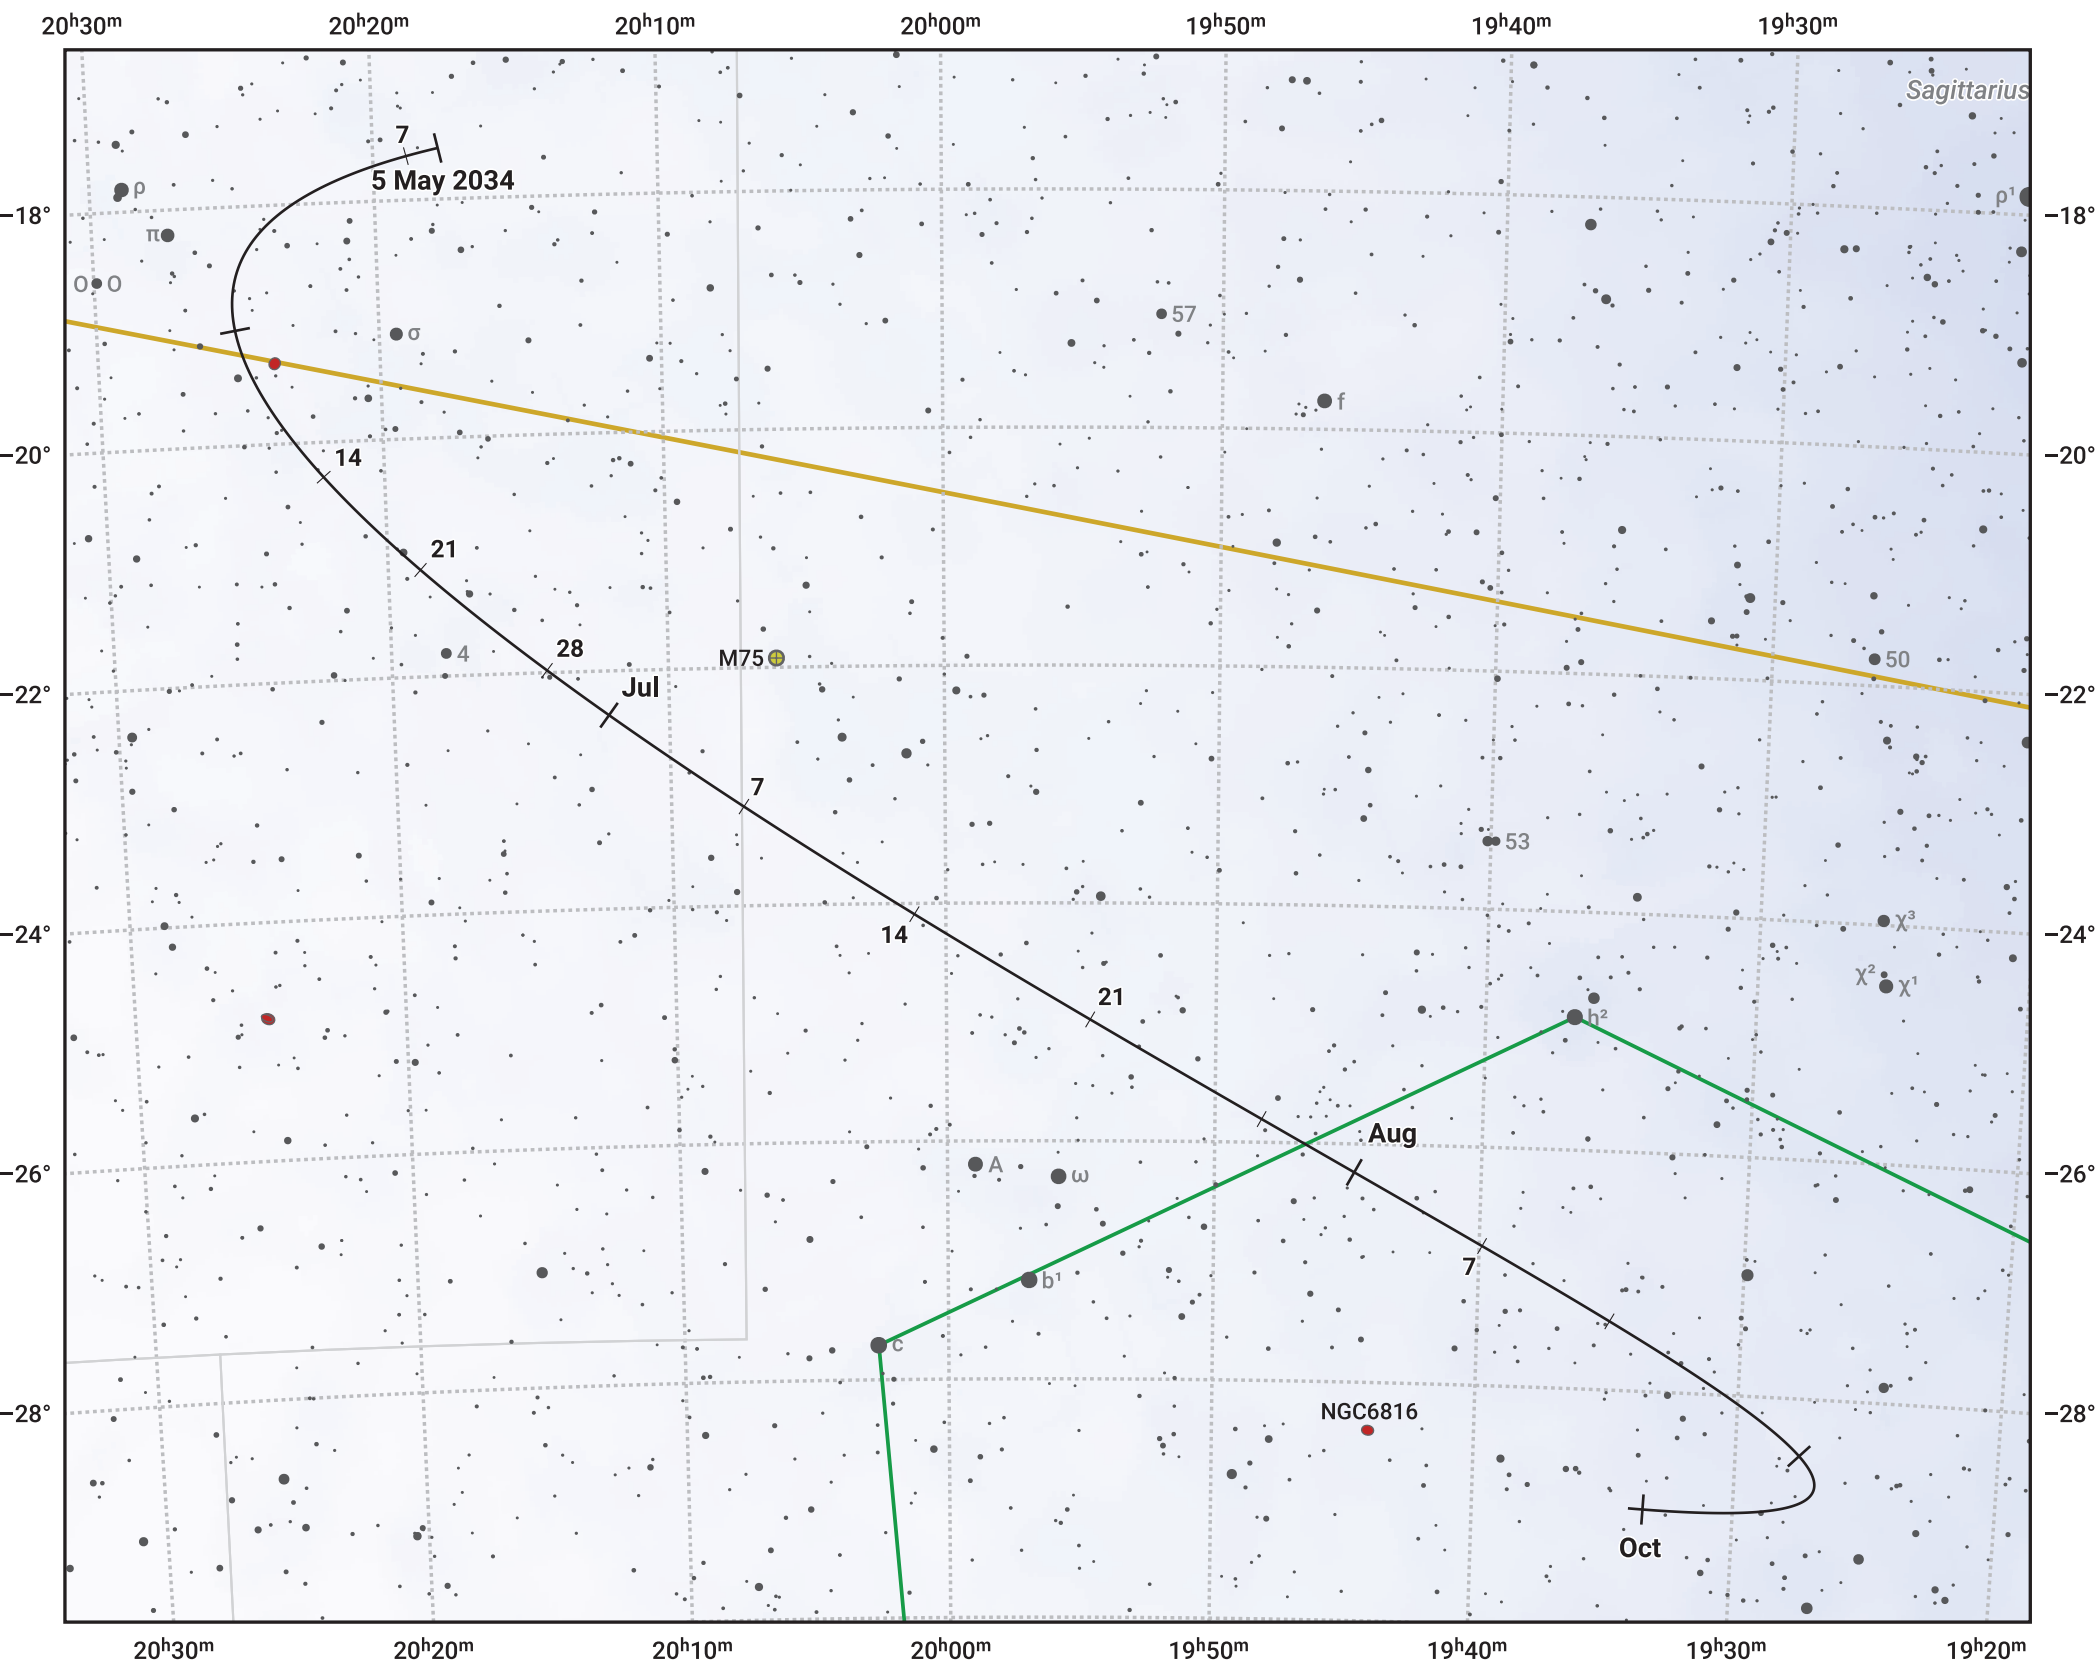

The path of Asteroid 532 Herculina around opposition on 19 Jul 2034

© Dominic Ford 2011–2024. Date markers placed at midnight UTC. Downloaded from <https://in-the-sky.org>

Magnitude scale: 10.0 9.0 8.0 7.0 6.0 5.0 4.0 3.0

— Ecliptic Plane

- Galaxy
- Bright nebula
- Open cluster
- ⊕ Globular cluster

Date	Mag
2034 Jun 1	10.6
2034 Jul 1	10.1
2034 Jul 6	10.0
2034 Aug 1	10.1
2034 Sep 1	10.8
2034 Sep 11	11.0
2034 Oct 1	11.4