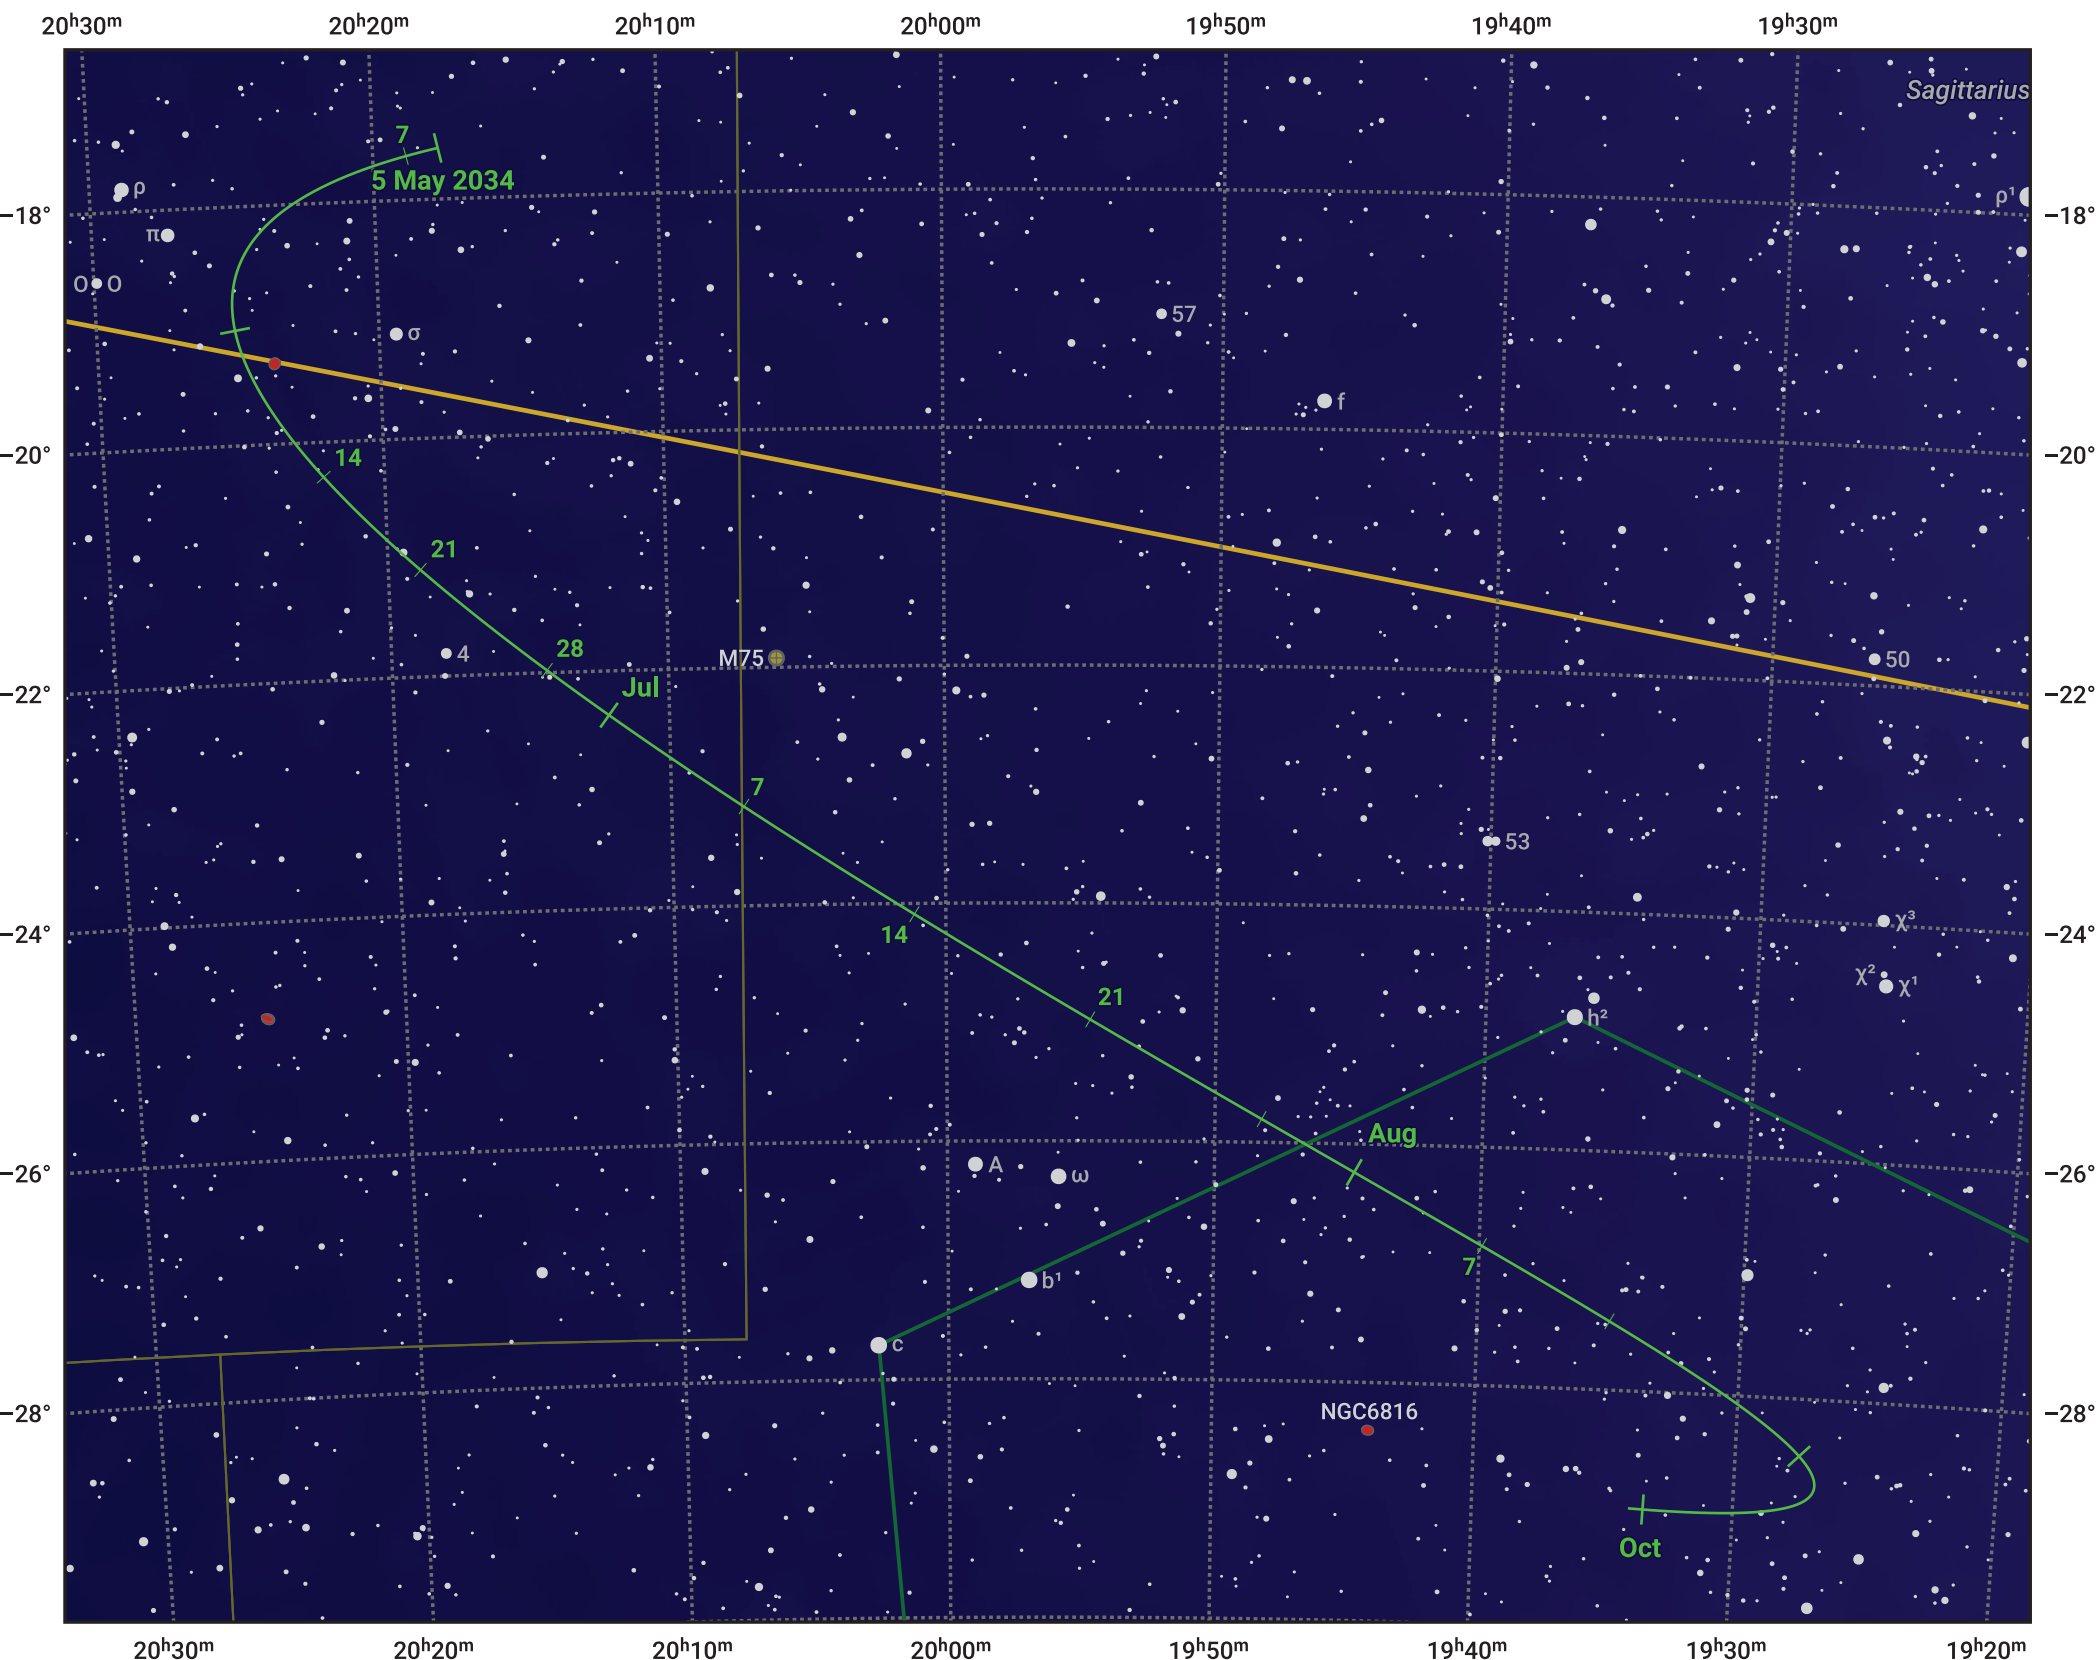

The path of Asteroid 532 Herculina around opposition on 19 Jul 2034

© Dominic Ford 2011–2024. Date markers placed at midnight UTC. Downloaded from <https://in-the-sky.org>

Magnitude scale: 10.0 9.0 8.0 7.0 6.0 5.0 4.0 3.0

— Ecliptic Plane

- Galaxy
- Bright nebula
- Open cluster
- ⊕ Globular cluster

Date	Mag
2034 Jun 1	10.6
2034 Jul 1	10.1
2034 Jul 6	10.0
2034 Aug 1	10.1
2034 Sep 1	10.8
2034 Sep 11	11.0
2034 Oct 1	11.4