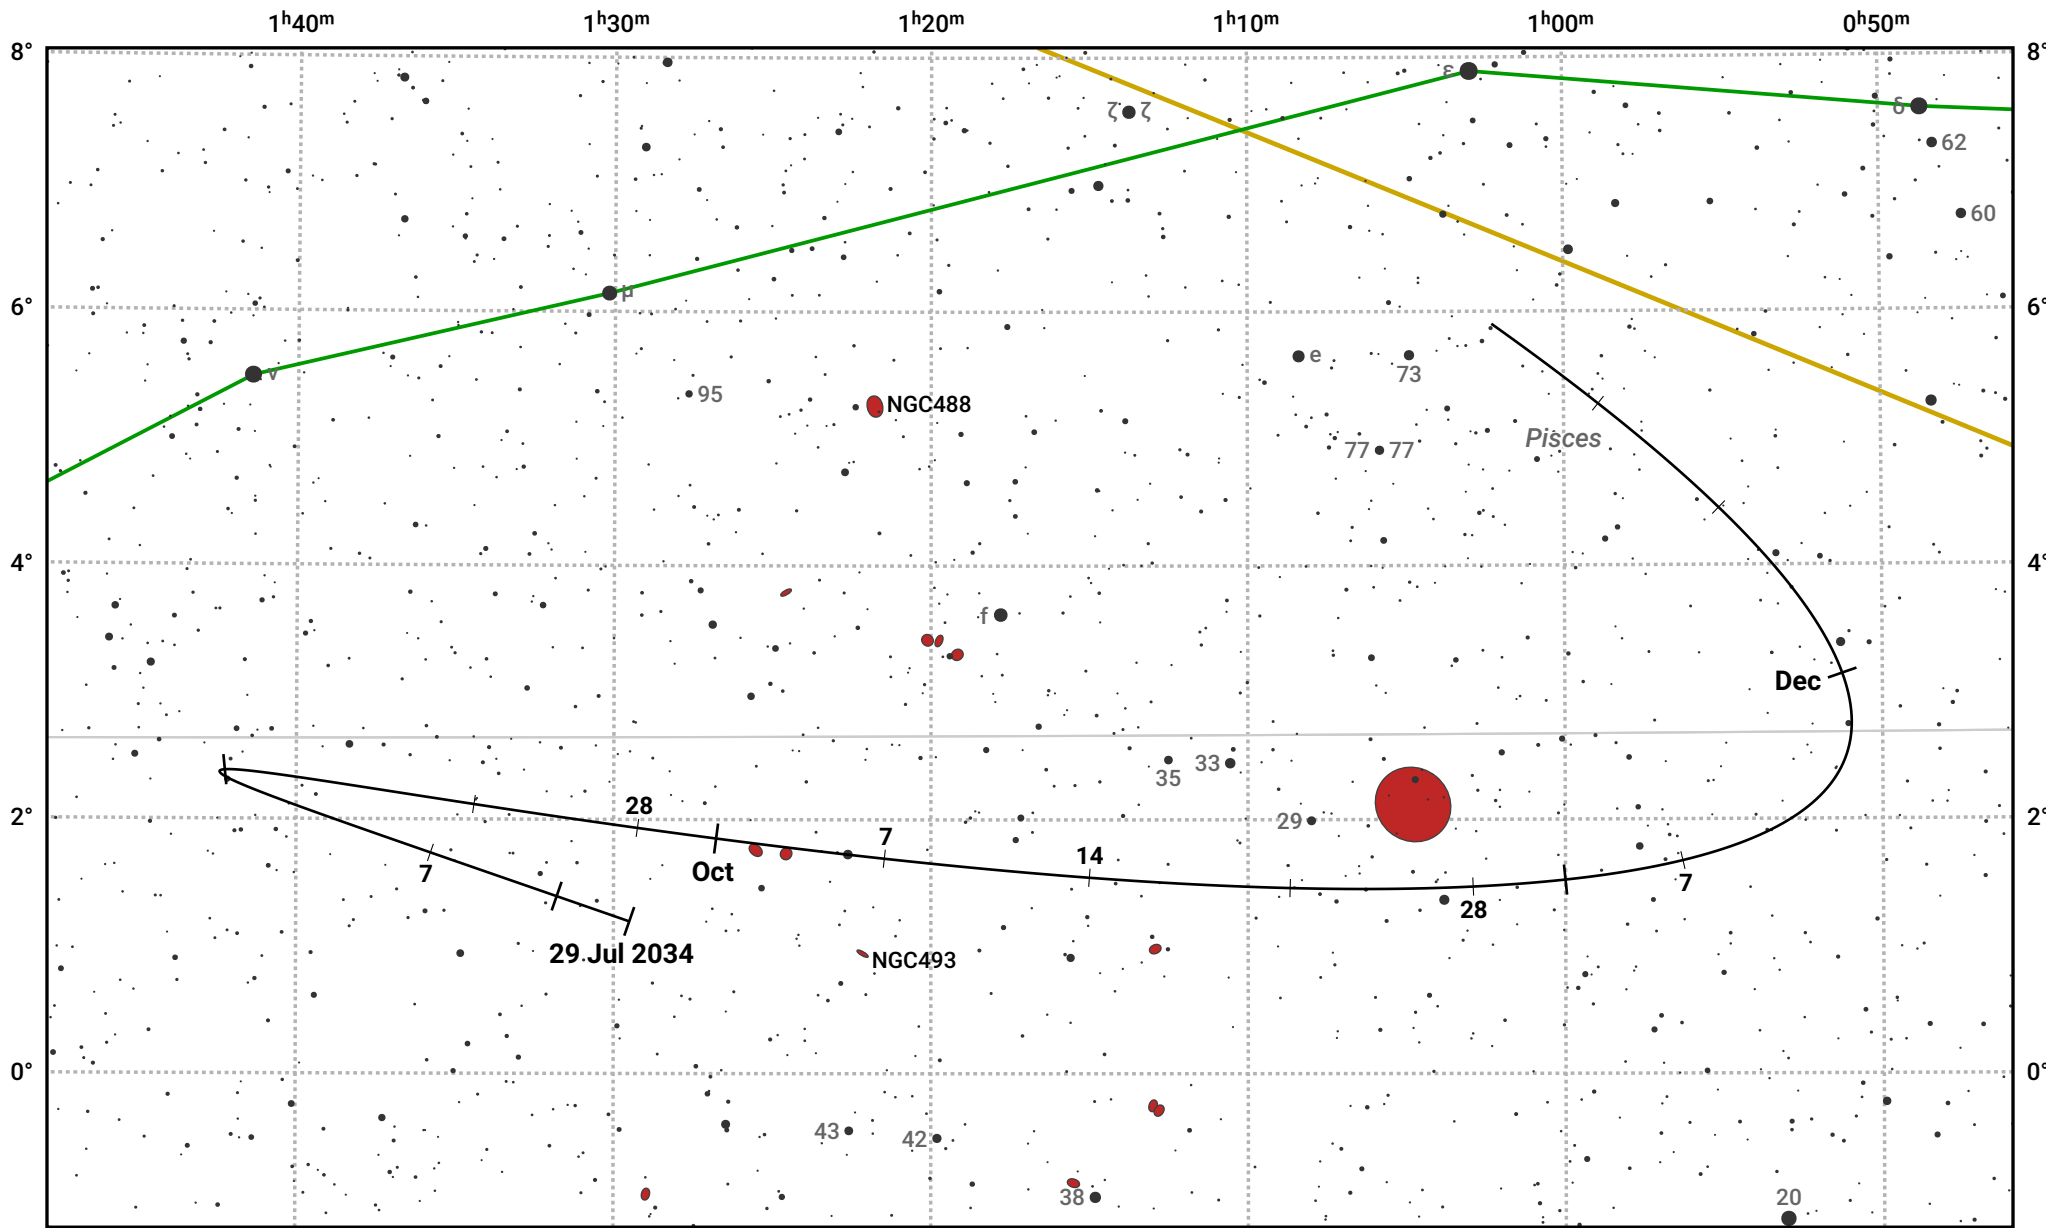

The path of Asteroid 68 Leto around opposition on 12 Oct 2034

© Dominic Ford 2011–2024. Date markers placed at midnight UTC. Downloaded from <https://in-the-sky.org>

Magnitude scale: 11.0 10.0 9.0 8.0 7.0 6.0 5.0 4.0

— Ecliptic Plane

● Galaxy
 ■ Bright nebula
 ● Open cluster
 ⊕ Globular cluster

Date	Mag	Phase
2034 Aug 1	11.1	95%
2034 Sep 1	10.5	97%
2034 Sep 18	10.1	99%
2034 Oct 1	9.8	100%
2034 Nov 1	10.1	99%
2034 Dec 1	10.9	97%
2034 Dec 11	11.1	96%