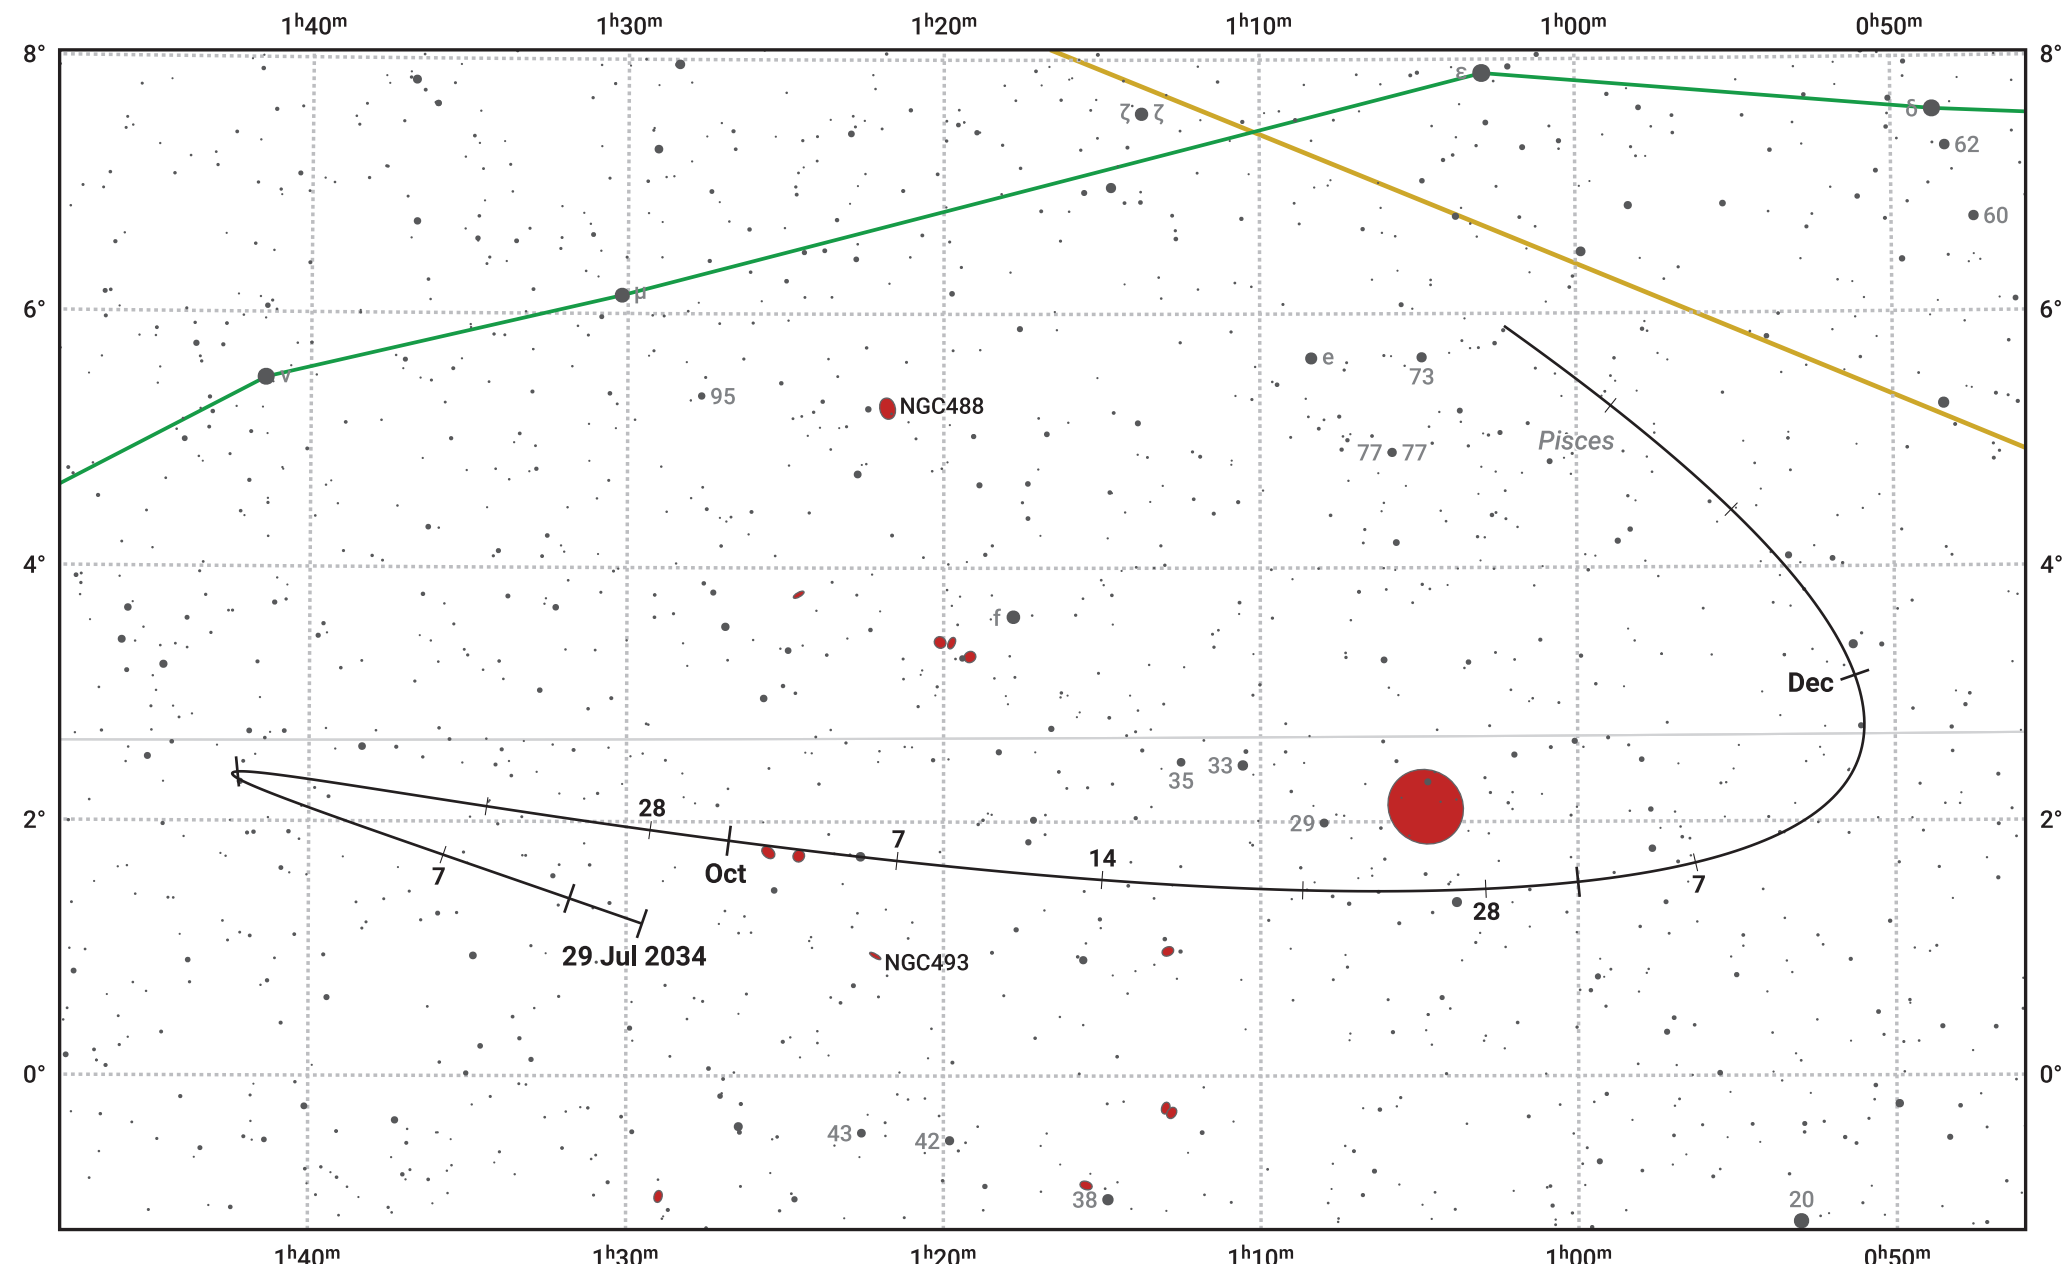

The path of Asteroid 68 Leto around opposition on 12 Oct 2034

© Dominic Ford 2011–2024. Date markers placed at midnight UTC. Downloaded from <https://in-the-sky.org>

Magnitude scale: 11.0 10.0 9.0 8.0 7.0 6.0 5.0 4.0

- Galaxy
- Bright nebula
- Open cluster
- ⊕ Globular cluster
- Ecliptic Plane

Date	Mag	Phase
2034 Aug 1	11.1	95%
2034 Sep 1	10.5	97%
2034 Sep 18	10.1	99%
2034 Oct 1	9.8	100%
2034 Nov 1	10.1	99%
2034 Dec 1	10.9	97%
2034 Dec 11	11.1	96%