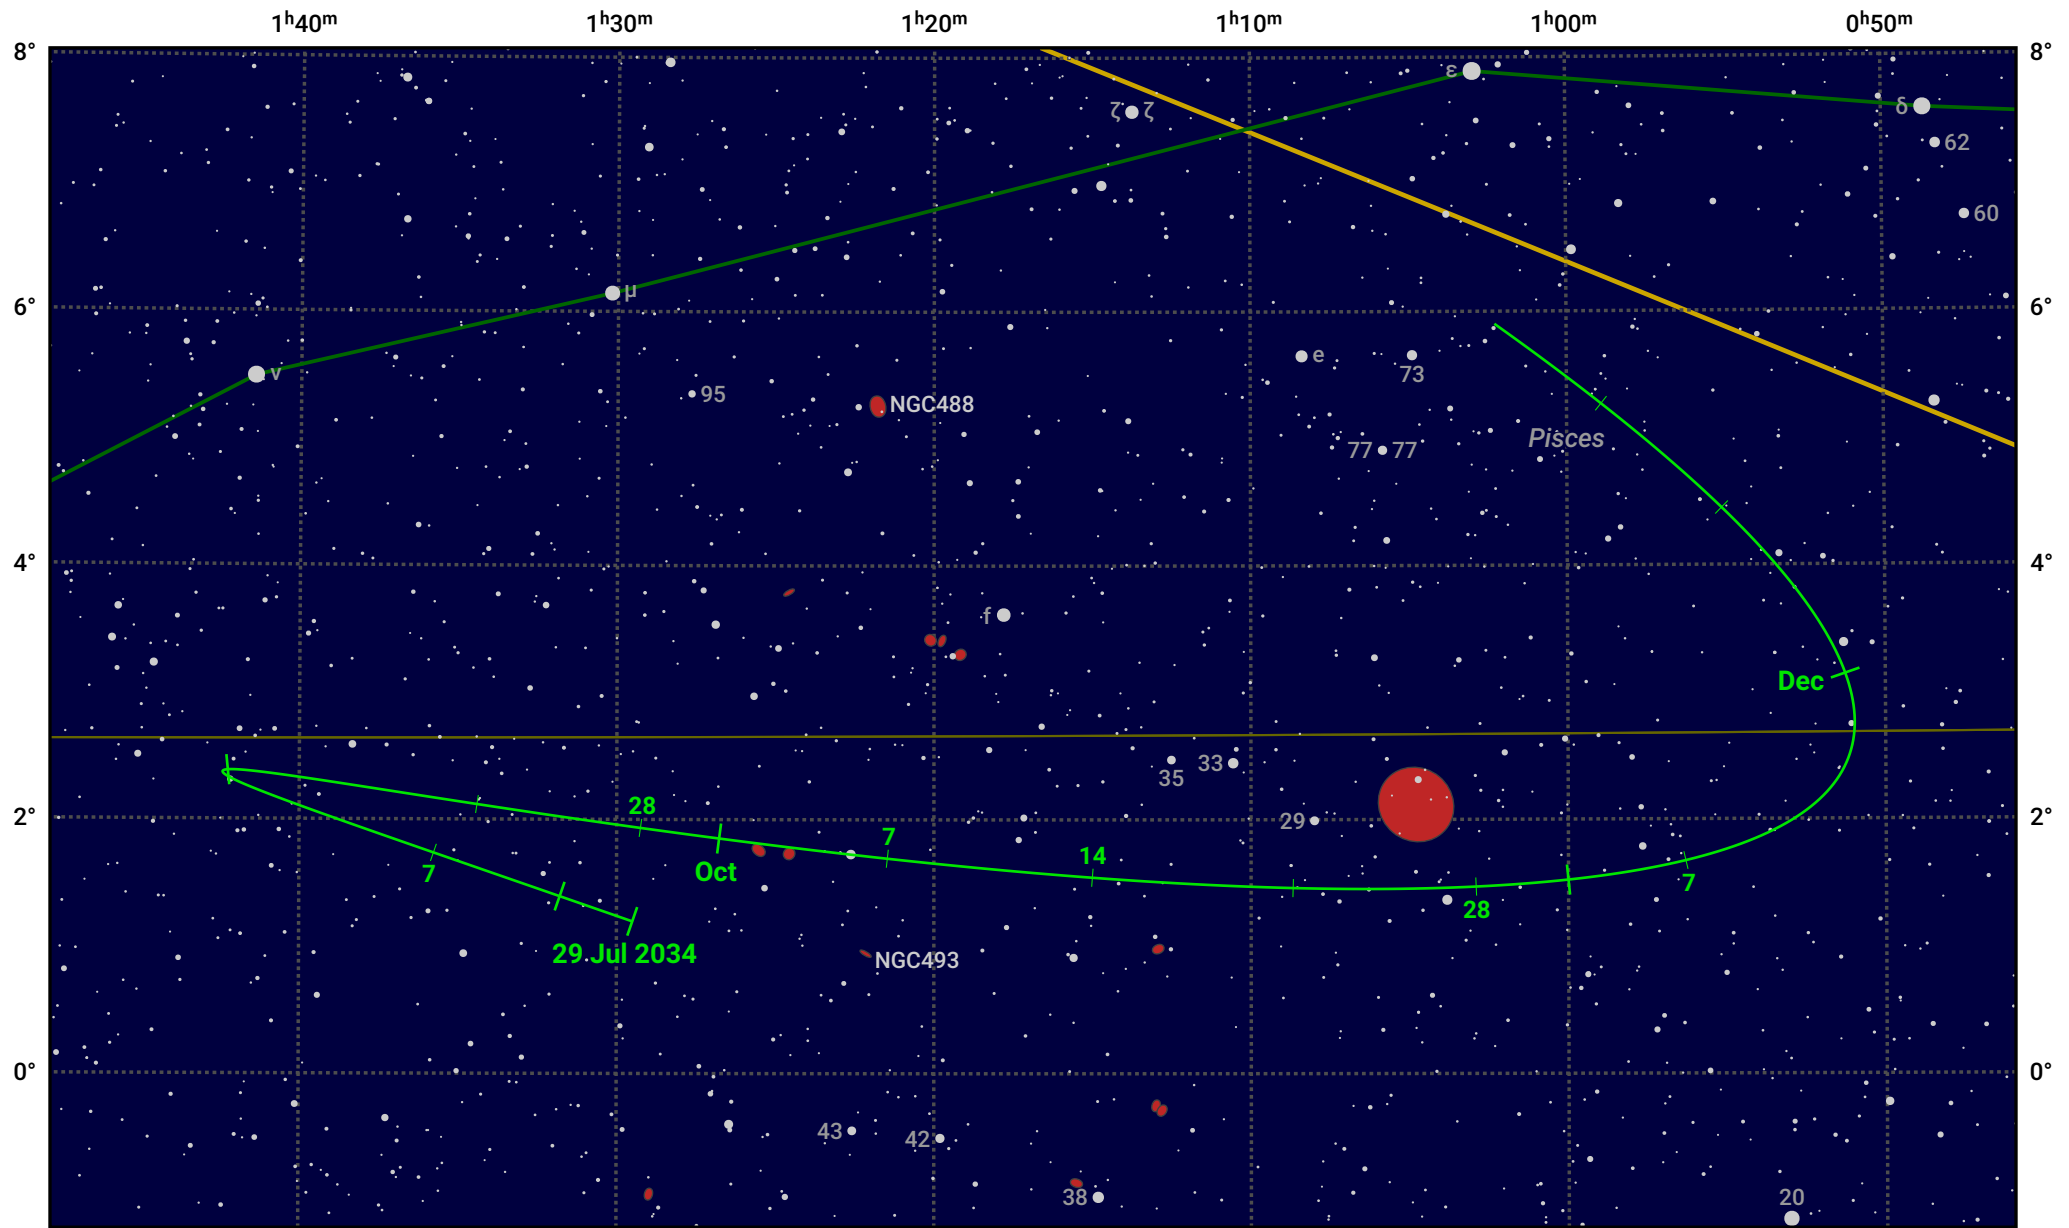

# The path of Asteroid 68 Leto around opposition on 12 Oct 2034

© Dominic Ford 2011–2024. Date markers placed at midnight UTC. Downloaded from <https://in-the-sky.org>

Magnitude scale: 11.0 10.0 9.0 8.0 7.0 6.0 5.0 4.0

— Ecliptic Plane

Galaxy    Bright nebula    Open cluster    Globular cluster

Date	Mag	Phase
2034 Aug 1	11.1	95%
2034 Sep 1	10.5	97%
2034 Sep 18	10.1	99%
2034 Oct 1	9.8	100%
2034 Nov 1	10.1	99%
2034 Dec 1	10.9	97%
2034 Dec 11	11.1	96%