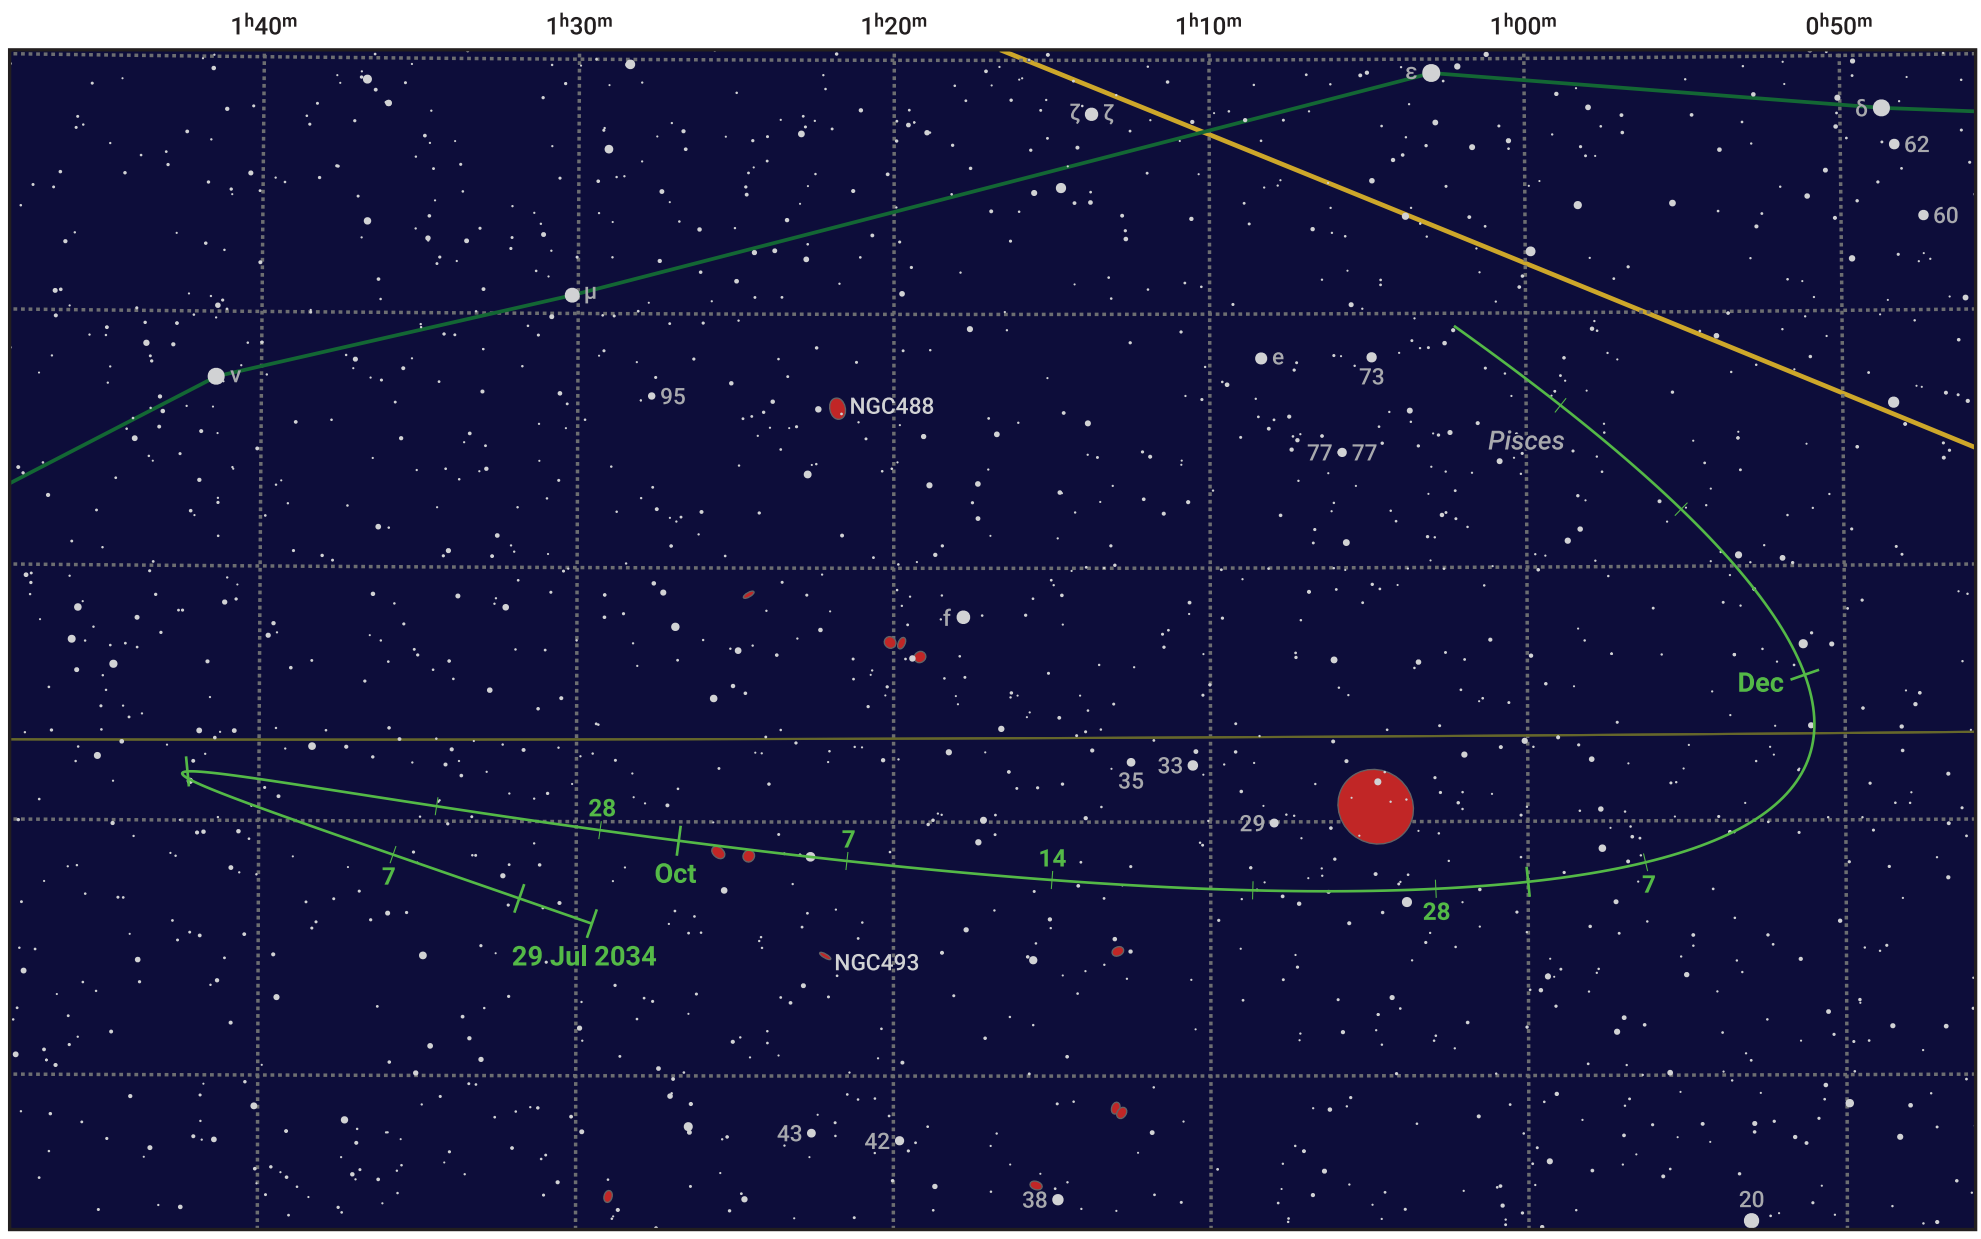

The path of Asteroid 68 Leto around opposition on 12 Oct 2034

© Dominic Ford 2011–2024. Date markers placed at midnight UTC. Downloaded from <https://in-the-sky.org>

Magnitude scale: 11.0 10.0 9.0 8.0 7.0 6.0 5.0 4.0

— Ecliptic Plane

- Galaxy
- Bright nebula
- Open cluster
- ⊕ Globular cluster

Date	Mag	Phase
2034 Aug 1	11.1	95%
2034 Sep 1	10.5	97%
2034 Sep 18	10.1	99%
2034 Oct 1	9.8	100%
2034 Nov 1	10.1	99%
2034 Dec 1	10.9	97%
2034 Dec 11	11.1	96%