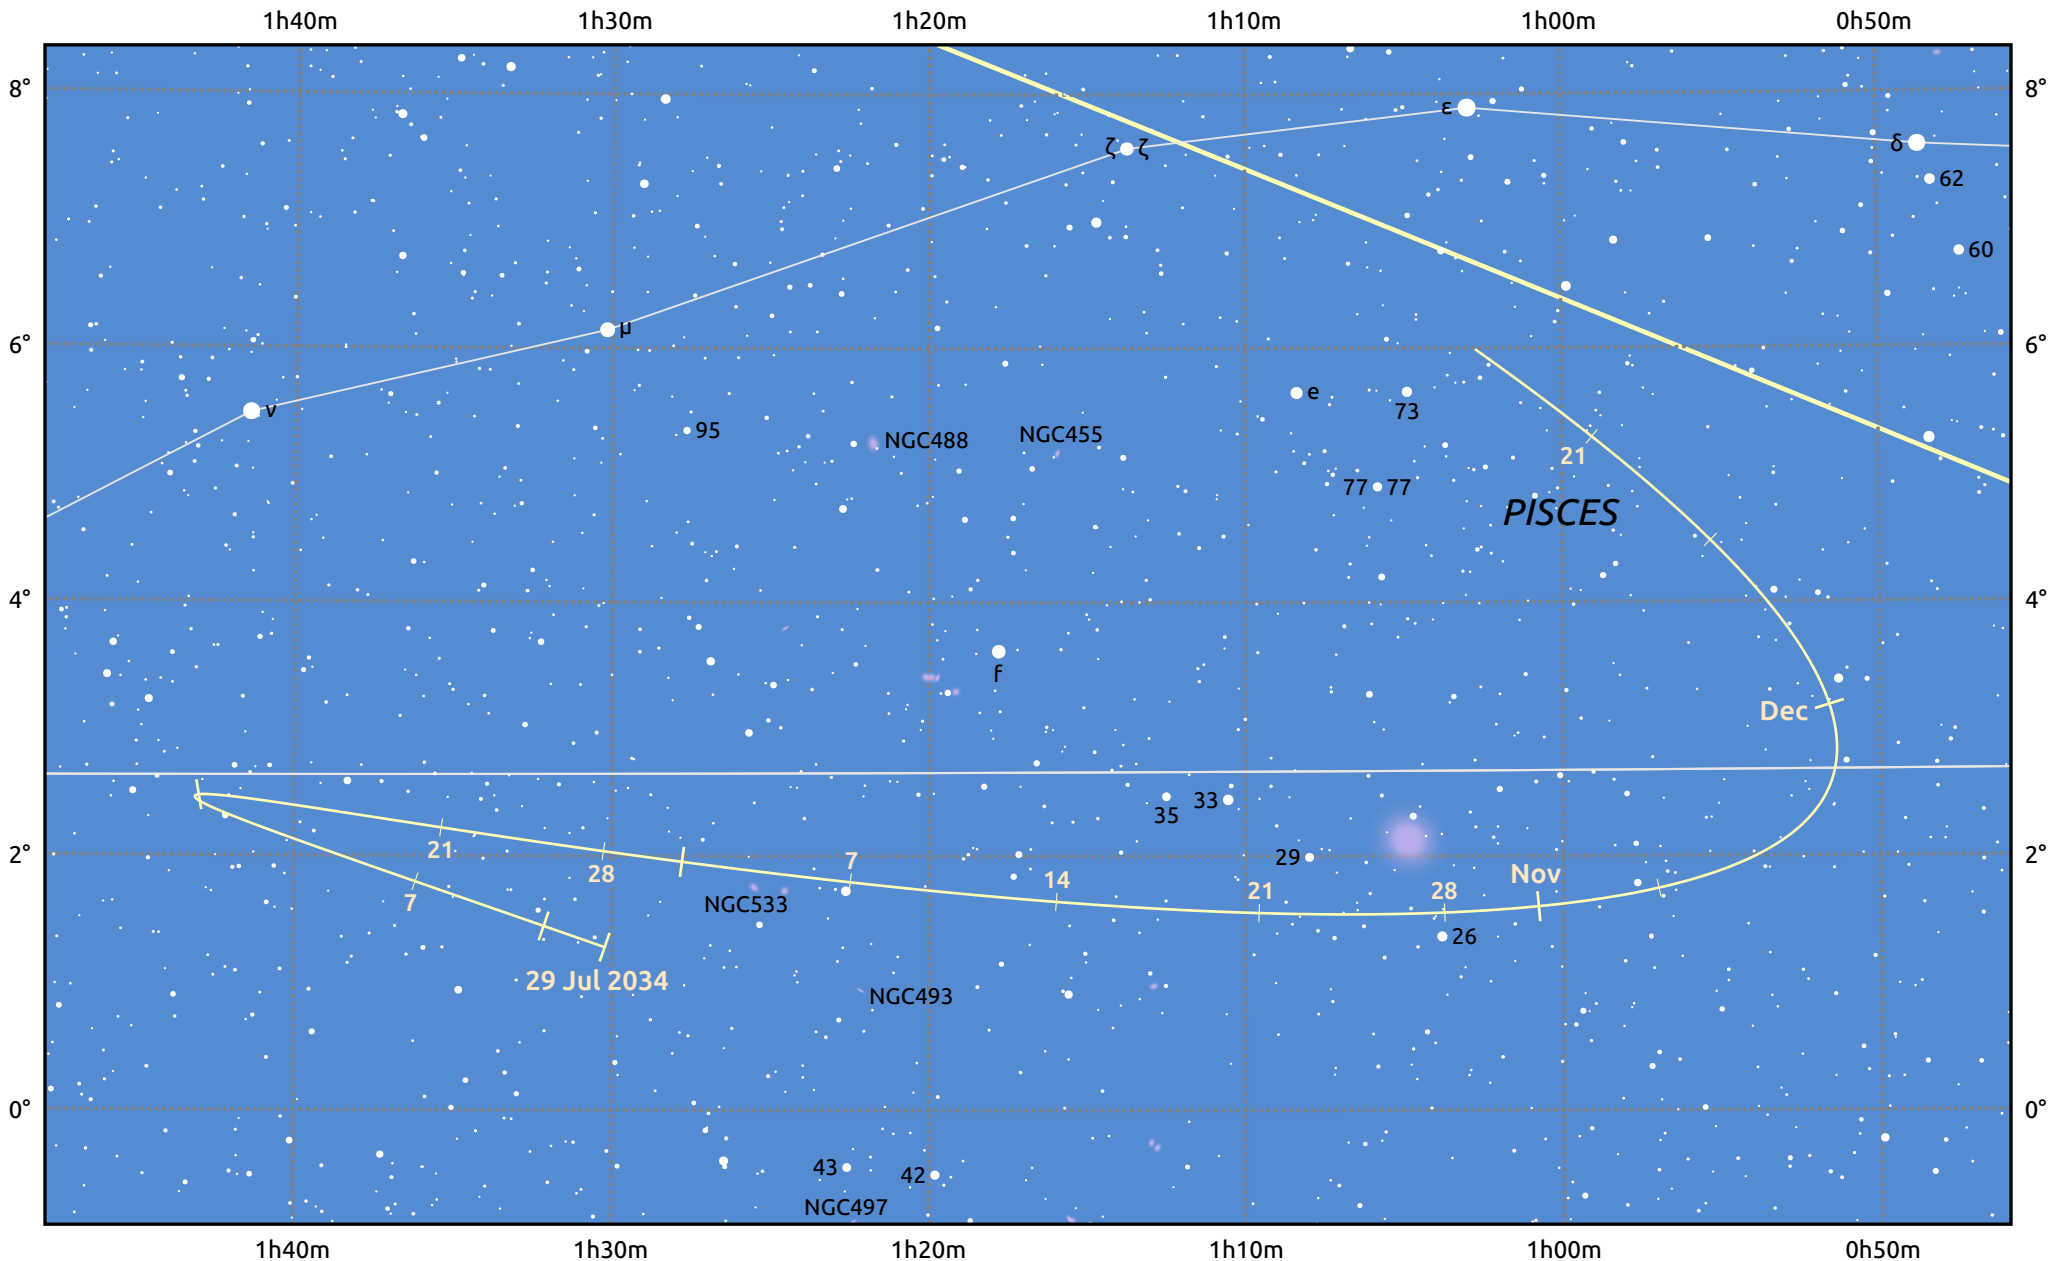

The path of Asteroid 68 Leto around opposition on 12 Oct 2034

© Dominic Ford 2011–2025. Date markers placed at midnight UTC. Downloaded from <https://in-the-sky.org>

Magnitude scale: 11.0 10.0 9.0 8.0 7.0 6.0 5.0 4.0

— Ecliptic Plane

Galaxy Bright nebula Open cluster Globular cluster Planetary nebula

Date	Mag	Phase
2034 Aug 1	11.1	95%
2034 Sep 1	10.5	97%
2034 Sep 19	10.1	99%
2034 Oct 1	9.8	100%
2034 Nov 1	10.1	99%
2034 Dec 1	10.9	97%
2034 Dec 11	11.1	96%