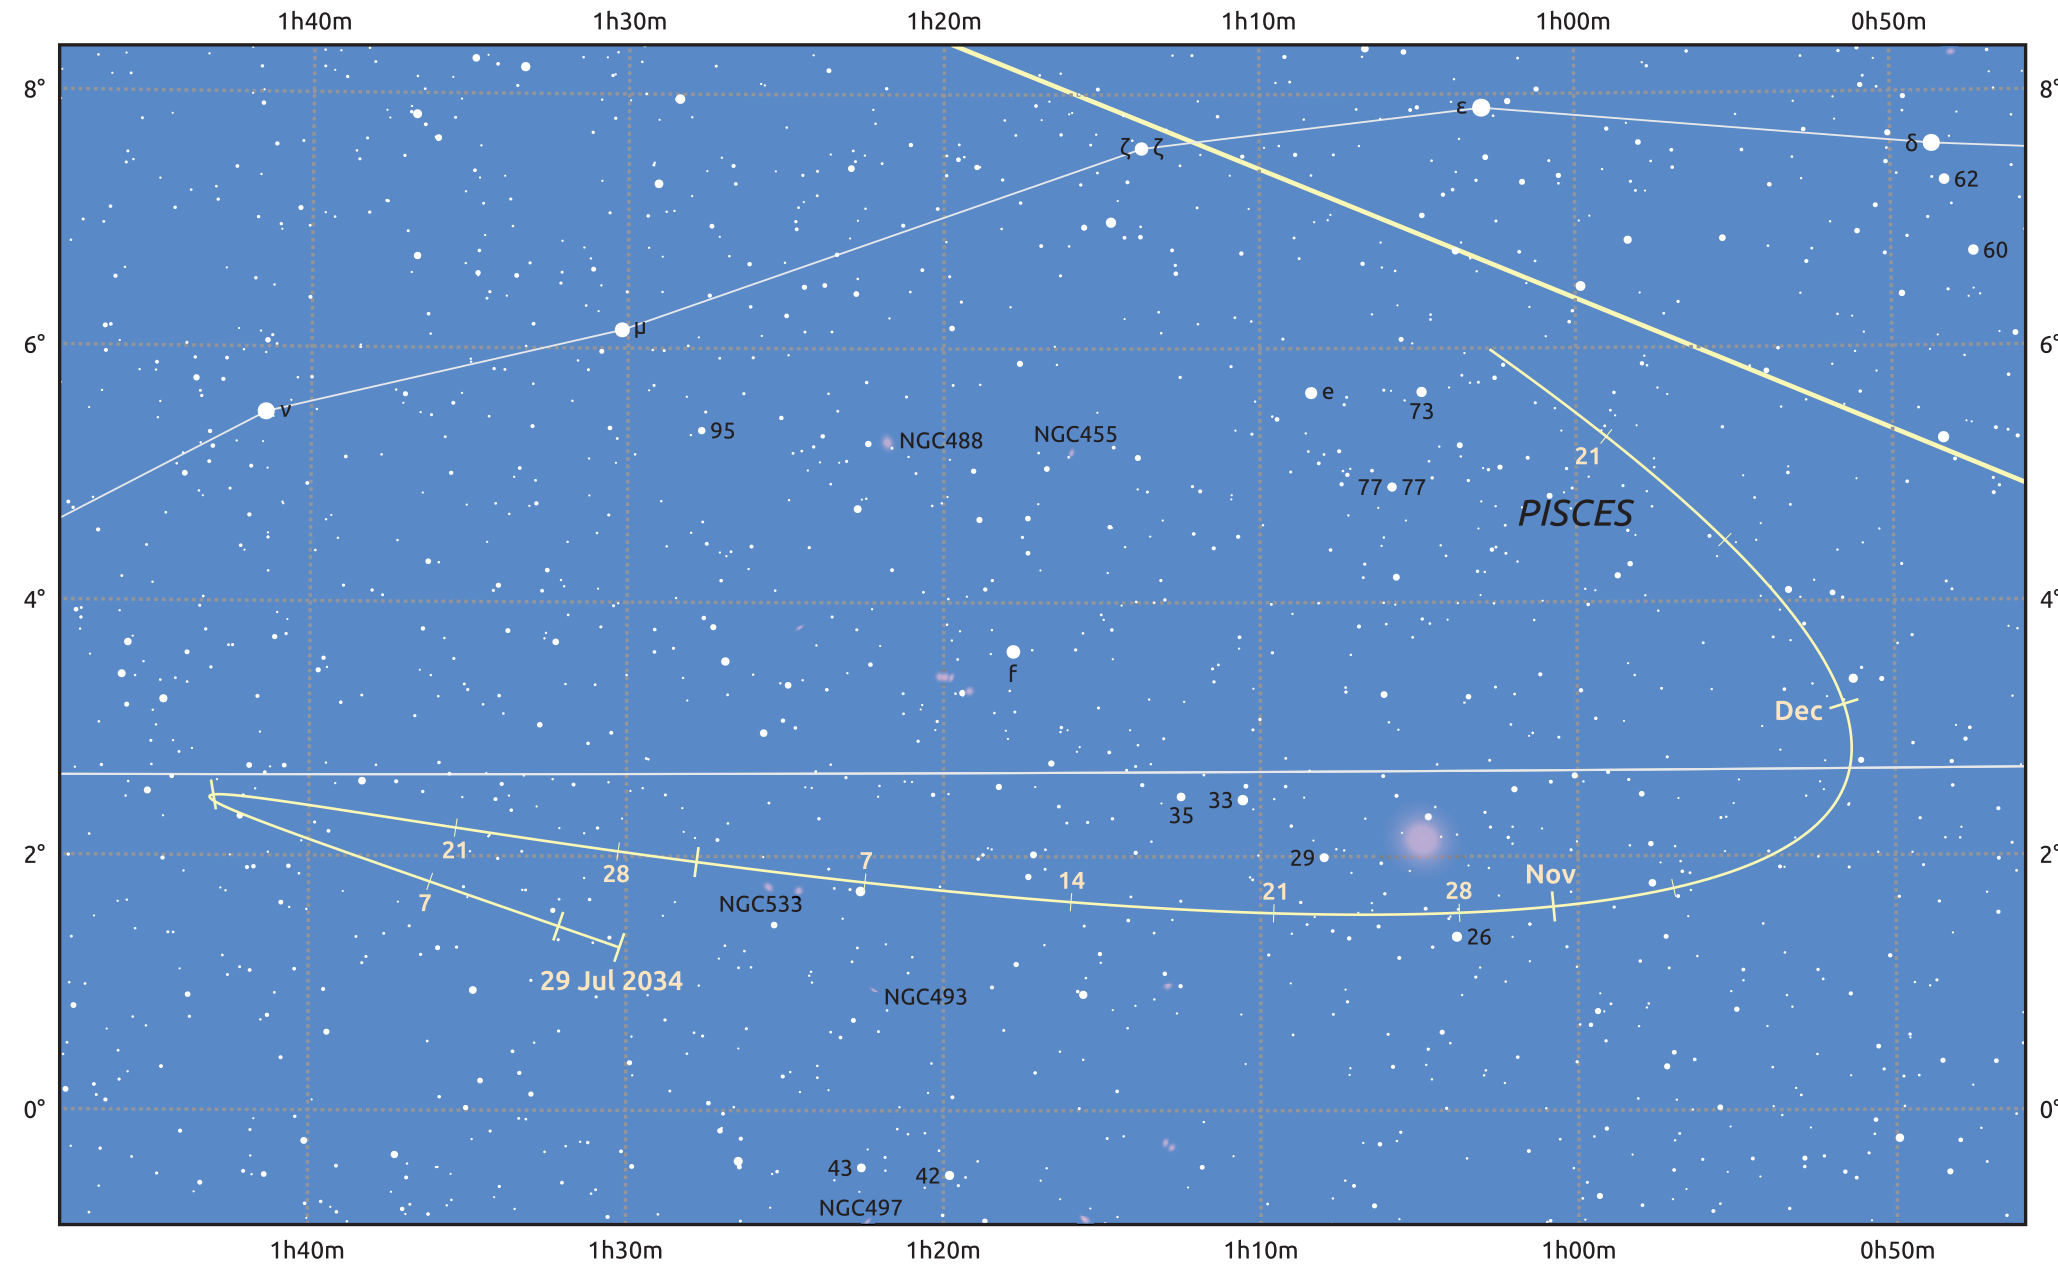

# The path of Asteroid 68 Leto around opposition on 12 Oct 2034

© Dominic Ford 2011–2025. Date markers placed at midnight UTC. Downloaded from <https://in-the-sky.org>

Magnitude scale: 11.0 10.0 9.0 8.0 7.0 6.0 5.0 4.0

Ecliptic Plane

Galaxy Bright nebula Open cluster Globular cluster Planetary nebula

Date	Mag	Phase
2034 Aug 1	11.1	95%
2034 Sep 1	10.5	97%
2034 Sep 19	10.1	99%
2034 Oct 1	9.8	100%
2034 Nov 1	10.1	99%
2034 Dec 1	10.9	97%
2034 Dec 11	11.1	96%