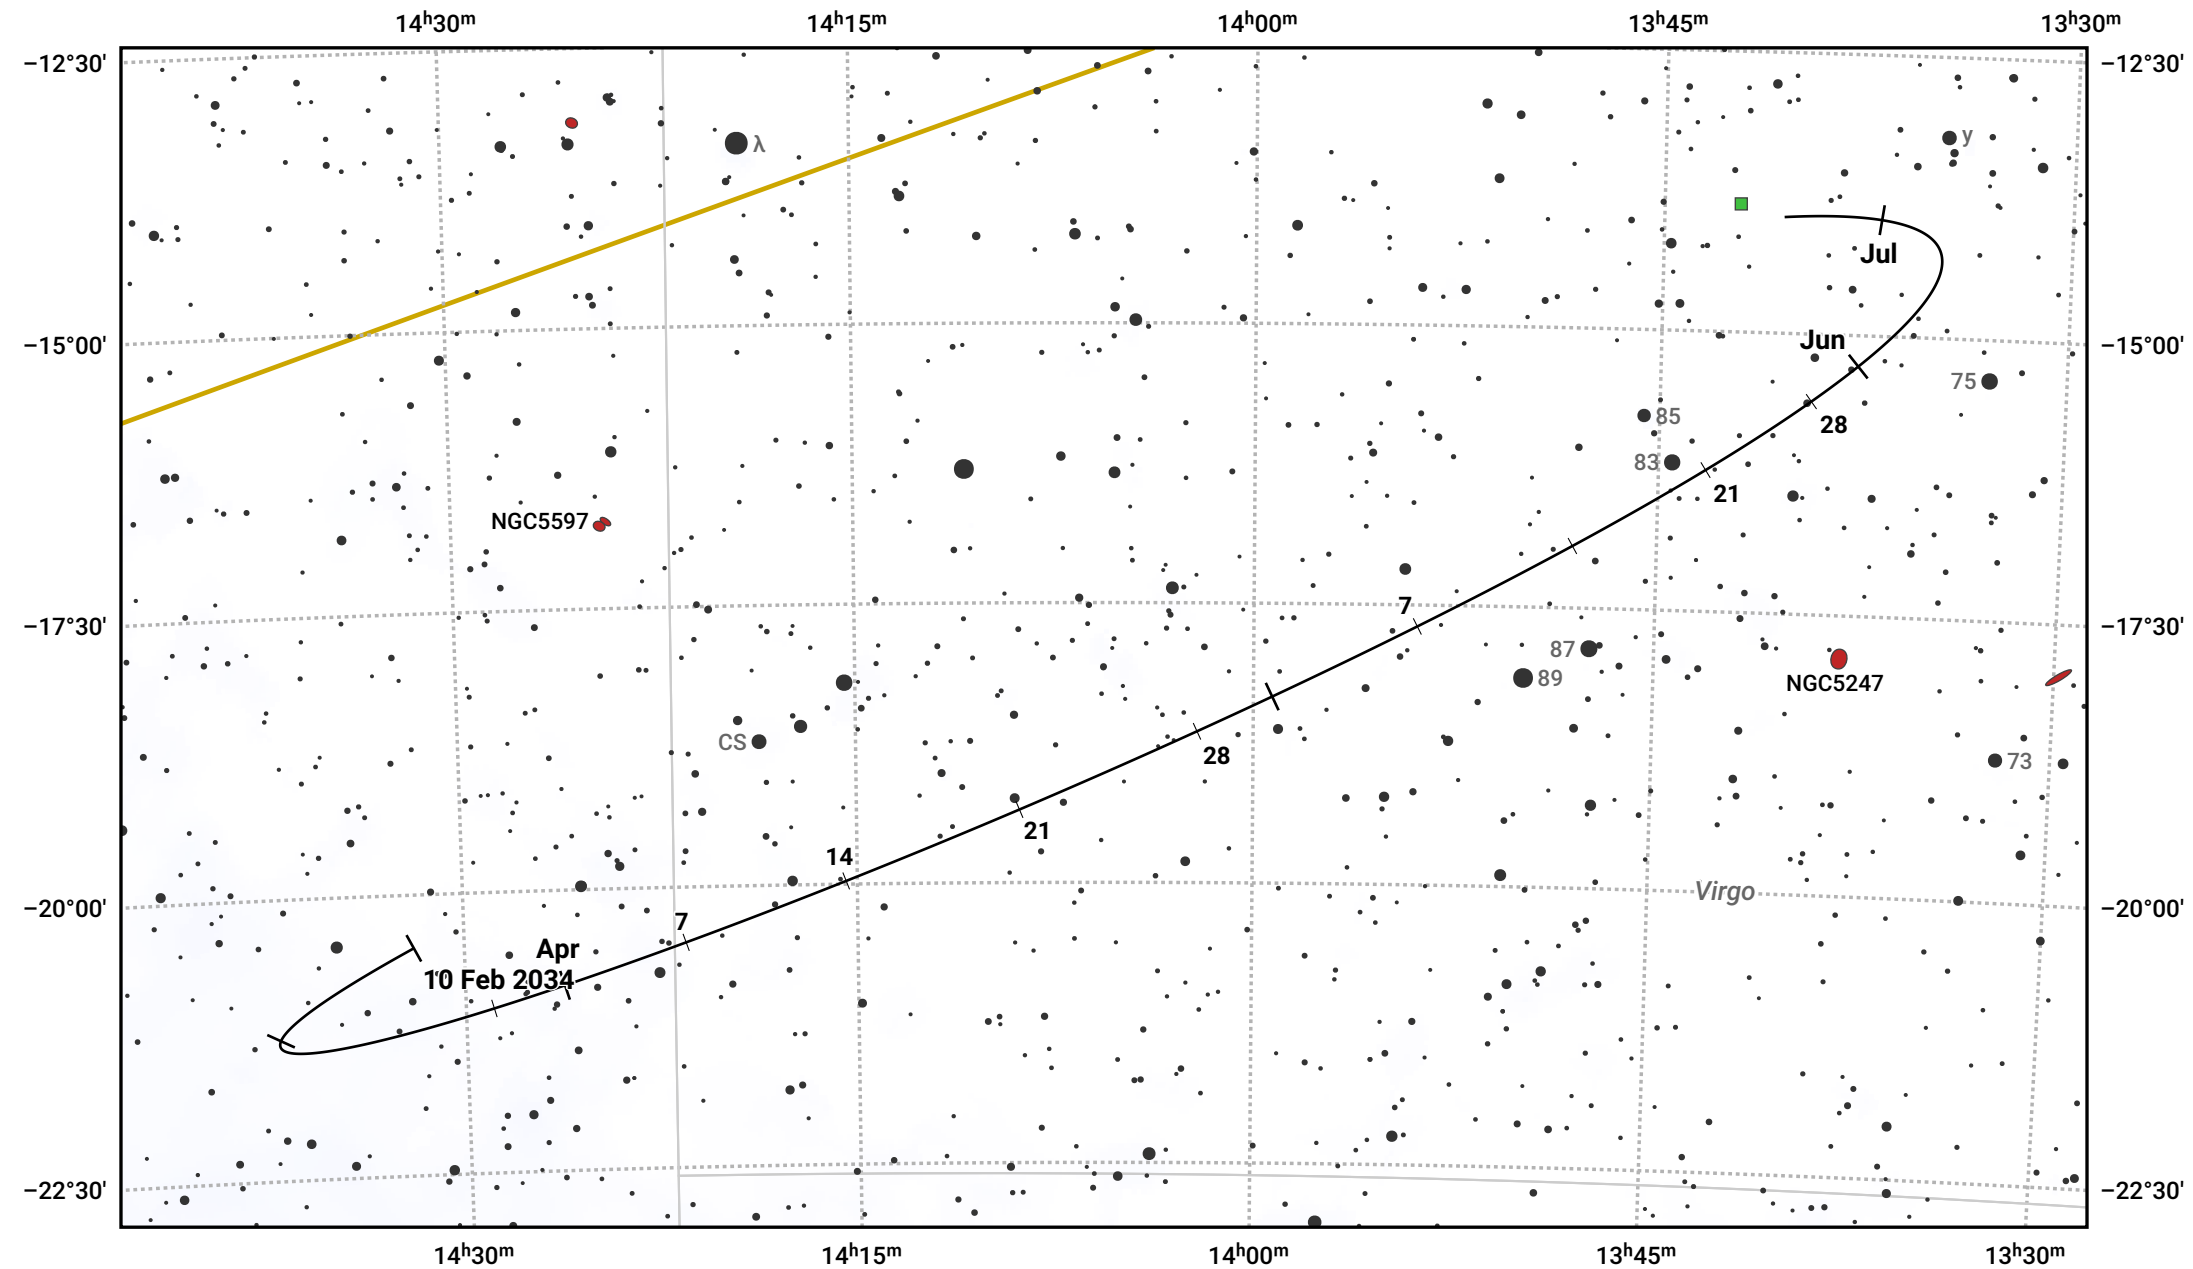

The path of Asteroid 7 Iris around opposition on 26 Apr 2024

© Dominic Ford 2011–2024. Date markers placed at midnight UTC. Downloaded from <https://in-the-sky.org>

Magnitude scale: · 10.0 · 9.0 · 8.0 · 7.0 · 6.0 ● 5.0 ● 4.0

— Ecliptic Plane

● Galaxy ■ Bright nebula ● Open cluster ⊕ Globular cluster

Date	Mag
2024 Mar 1	10.7
2024 Apr 1	10.1
2024 Apr 9	9.9
2024 May 1	9.7
2024 Jun 1	10.4
2024 Jul 1	10.9
2024 Jul 5	10.9