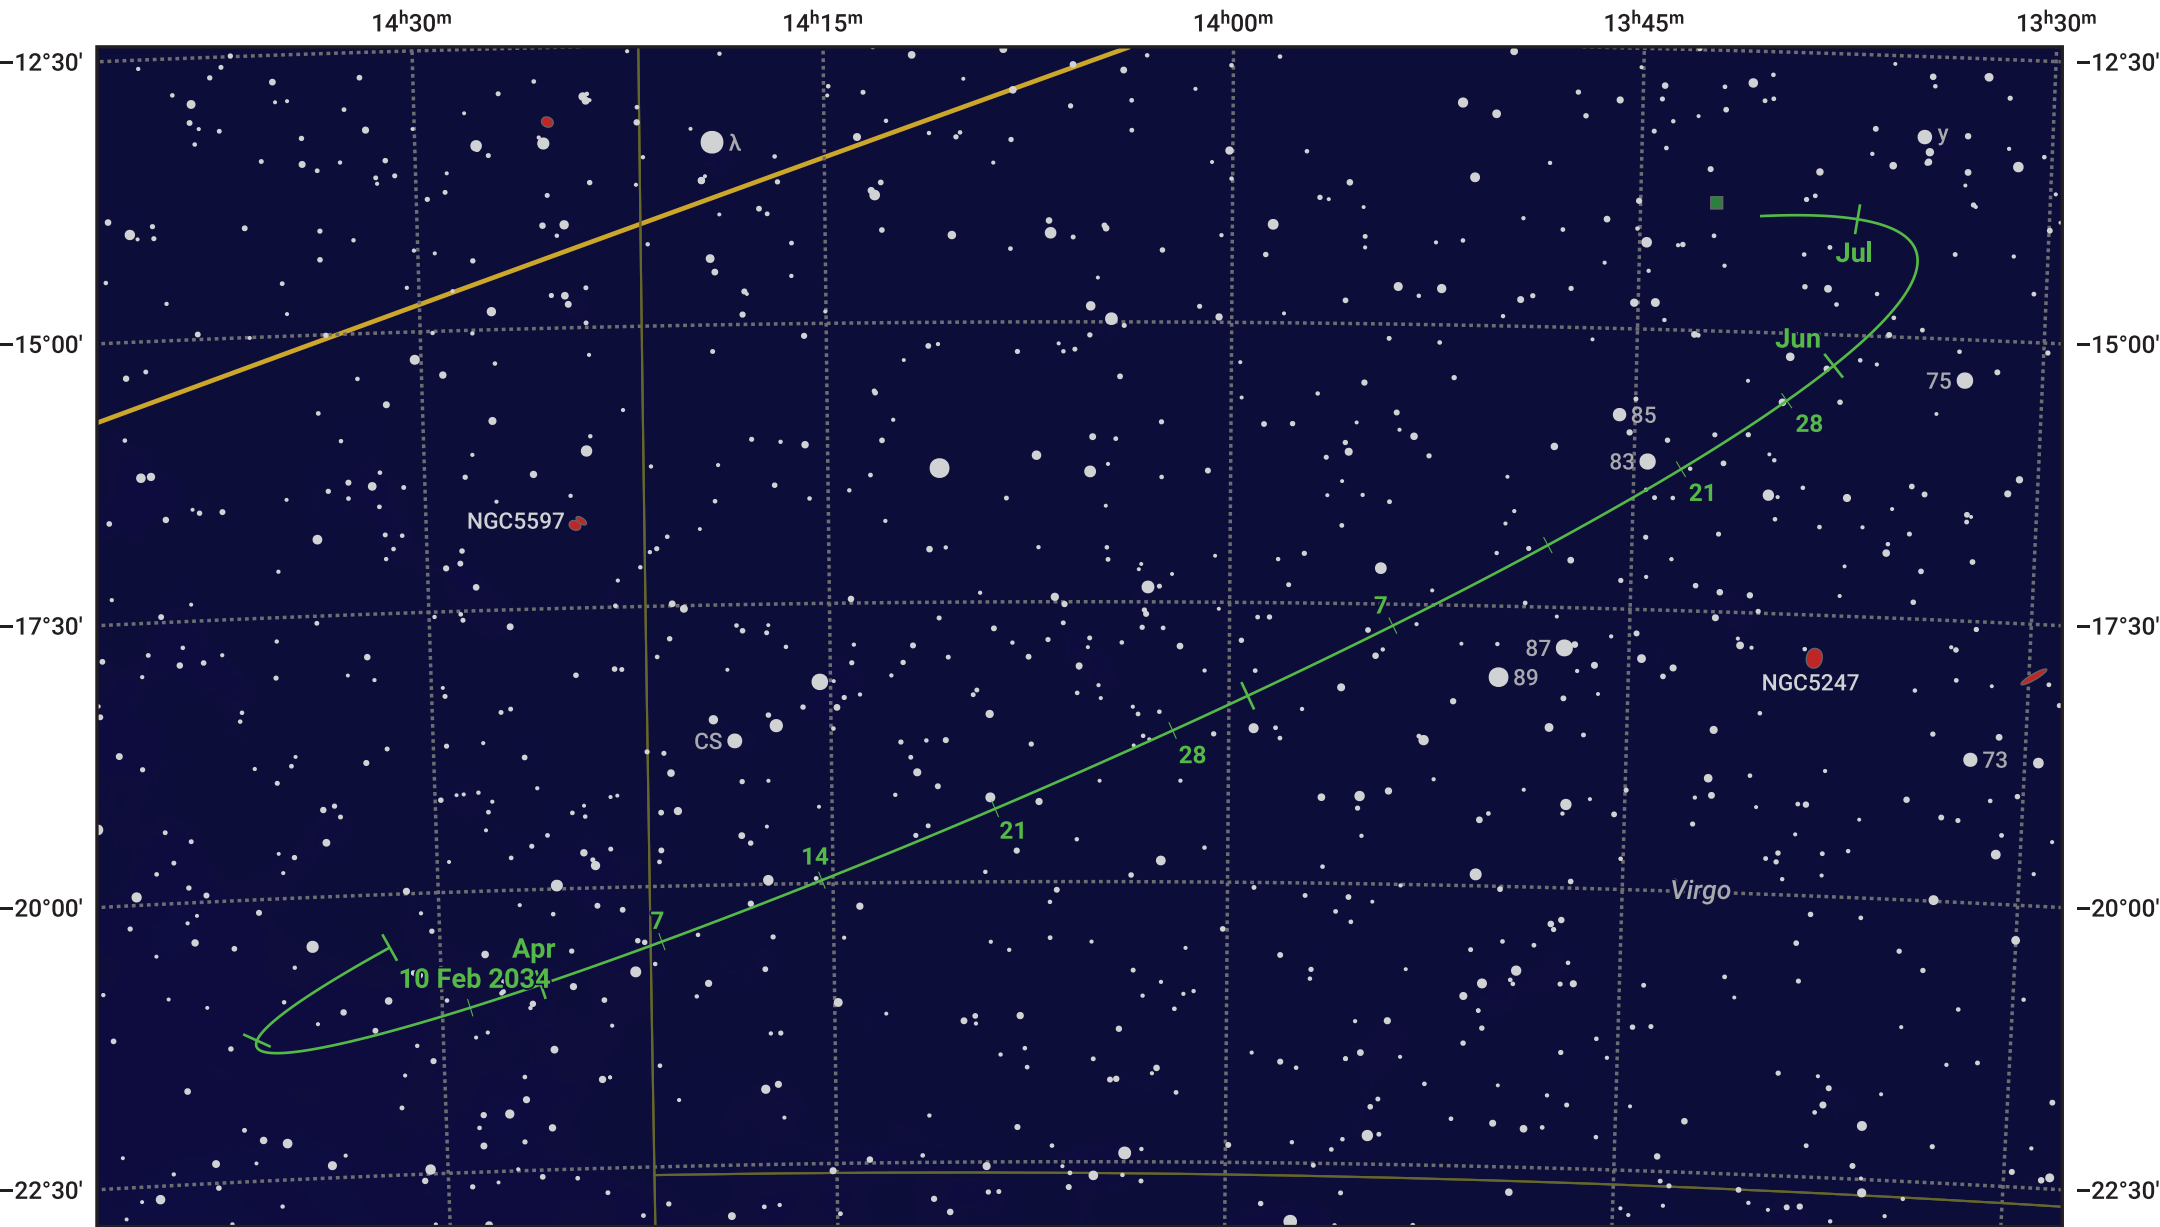

# The path of Asteroid 7 Iris around opposition on 26 Apr 2034

© Dominic Ford 2011–2024. Date markers placed at midnight UTC. Downloaded from <https://in-the-sky.org>

Magnitude scale: • 10.0 • 9.0 • 8.0 • 7.0 • 6.0 • 5.0 • 4.0

— Ecliptic Plane

● Galaxy    ■ Bright nebula    ● Open cluster    ⊕ Globular cluster

Date	Mag
2034 Mar 1	10.7
2034 Apr 1	10.1
2034 Apr 9	9.9
2034 May 1	9.7
2034 Jun 1	10.4
2034 Jul 1	10.9
2034 Jul 5	10.9