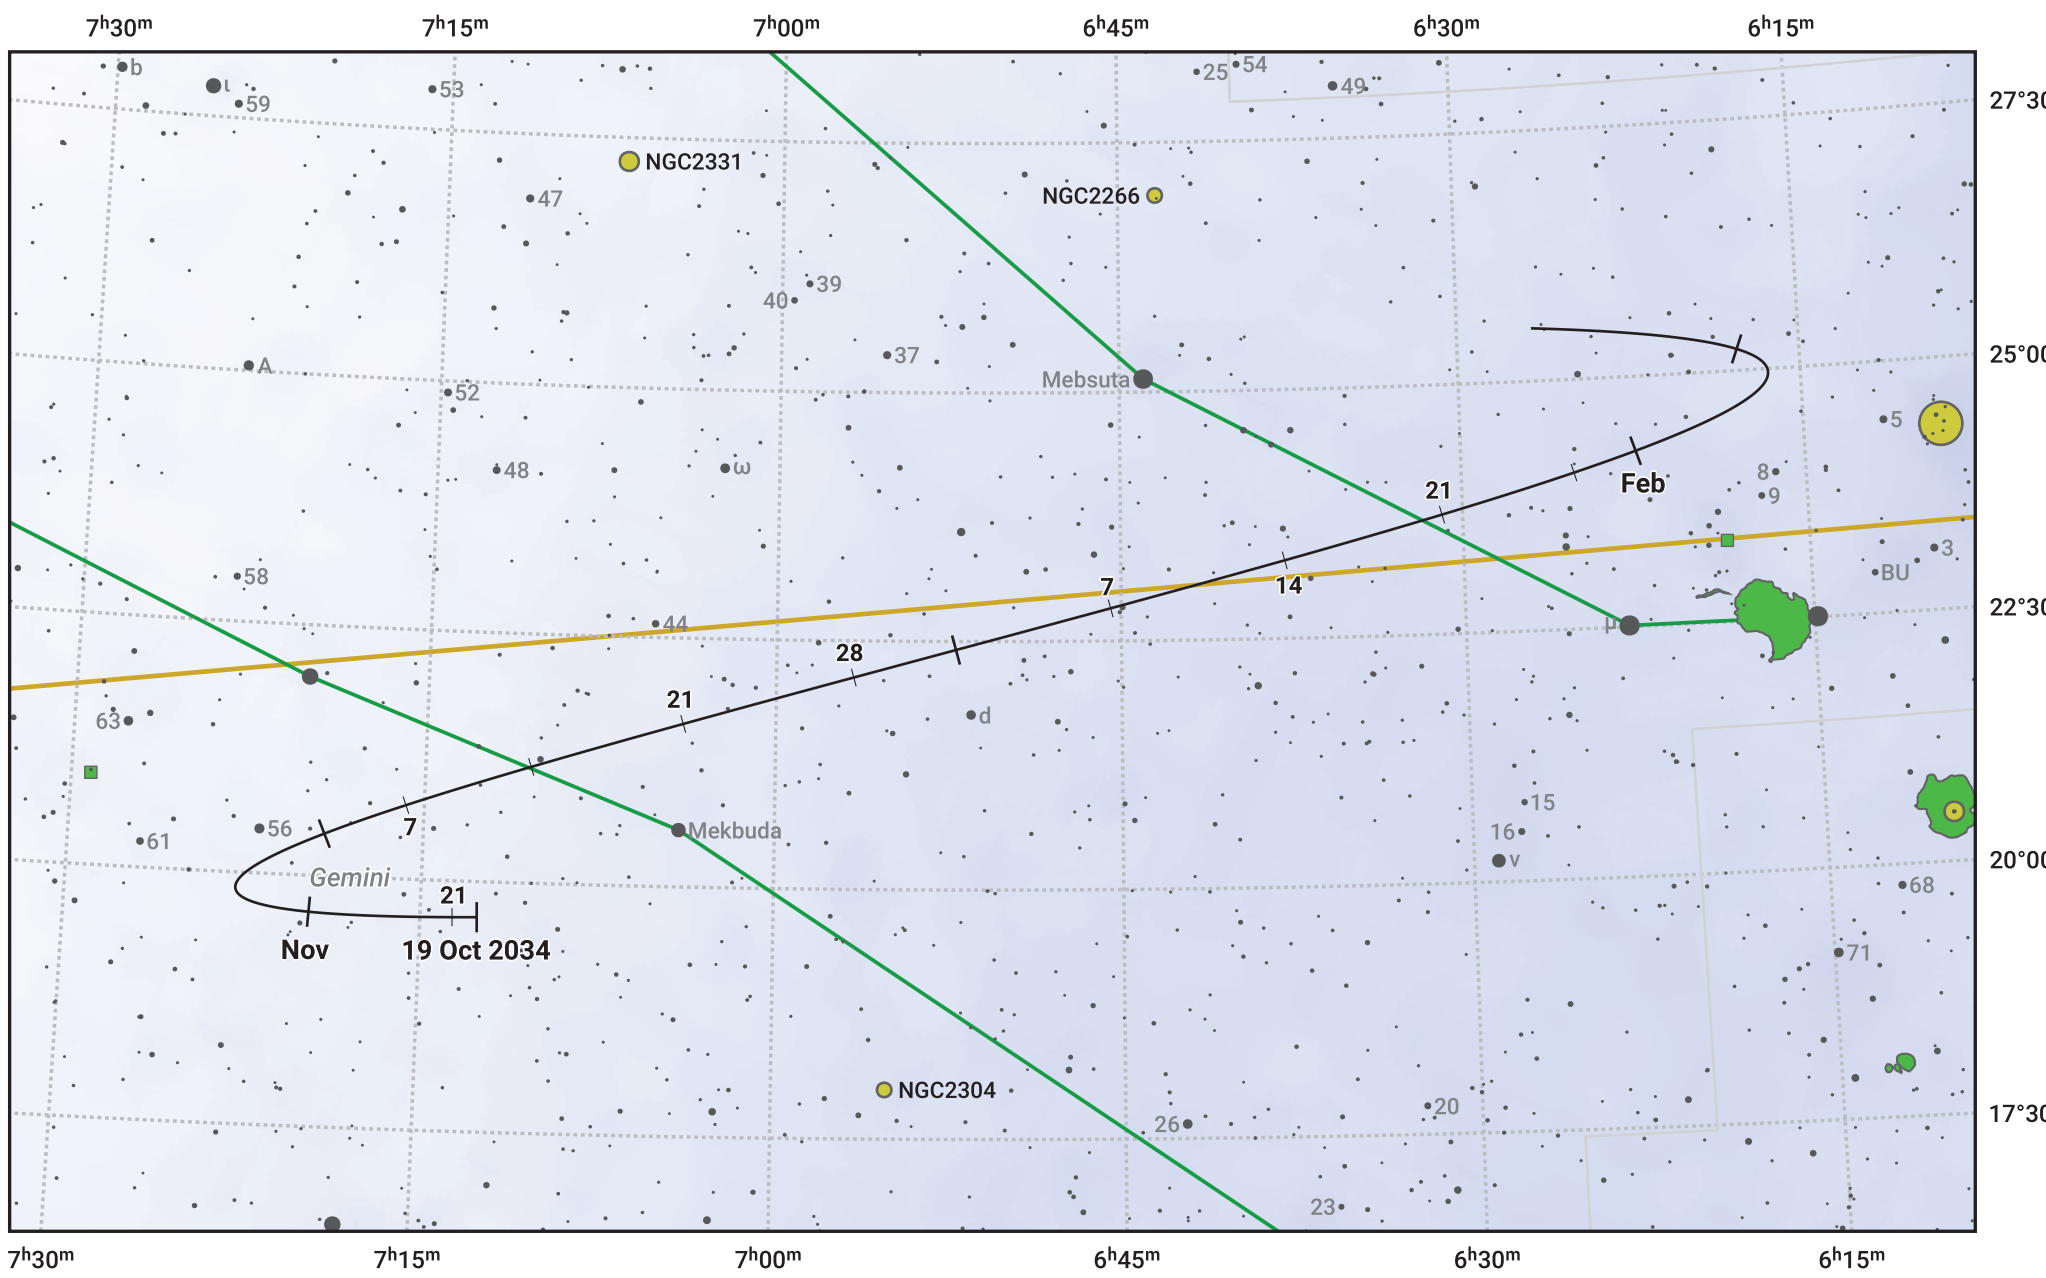

# The path of Asteroid 4 Vesta around opposition on 2 Jan 2035

© Dominic Ford 2011–2024. Date markers placed at midnight UTC. Downloaded from <https://in-the-sky.org>

Magnitude scale: 9.0 8.0 7.0 6.0 5.0 4.0 3.0 2.0

— Ecliptic Plane

Galaxy    Bright nebula    Open cluster    Globular cluster

Date	Mag	Phase
2034 Nov 1	7.9	97%
2034 Dec 1	7.3	98%
2034 Dec 9	7.1	99%
2035 Jan 1	6.4	100%
2035 Feb 1	7.1	99%
2035 Mar 1	7.7	97%