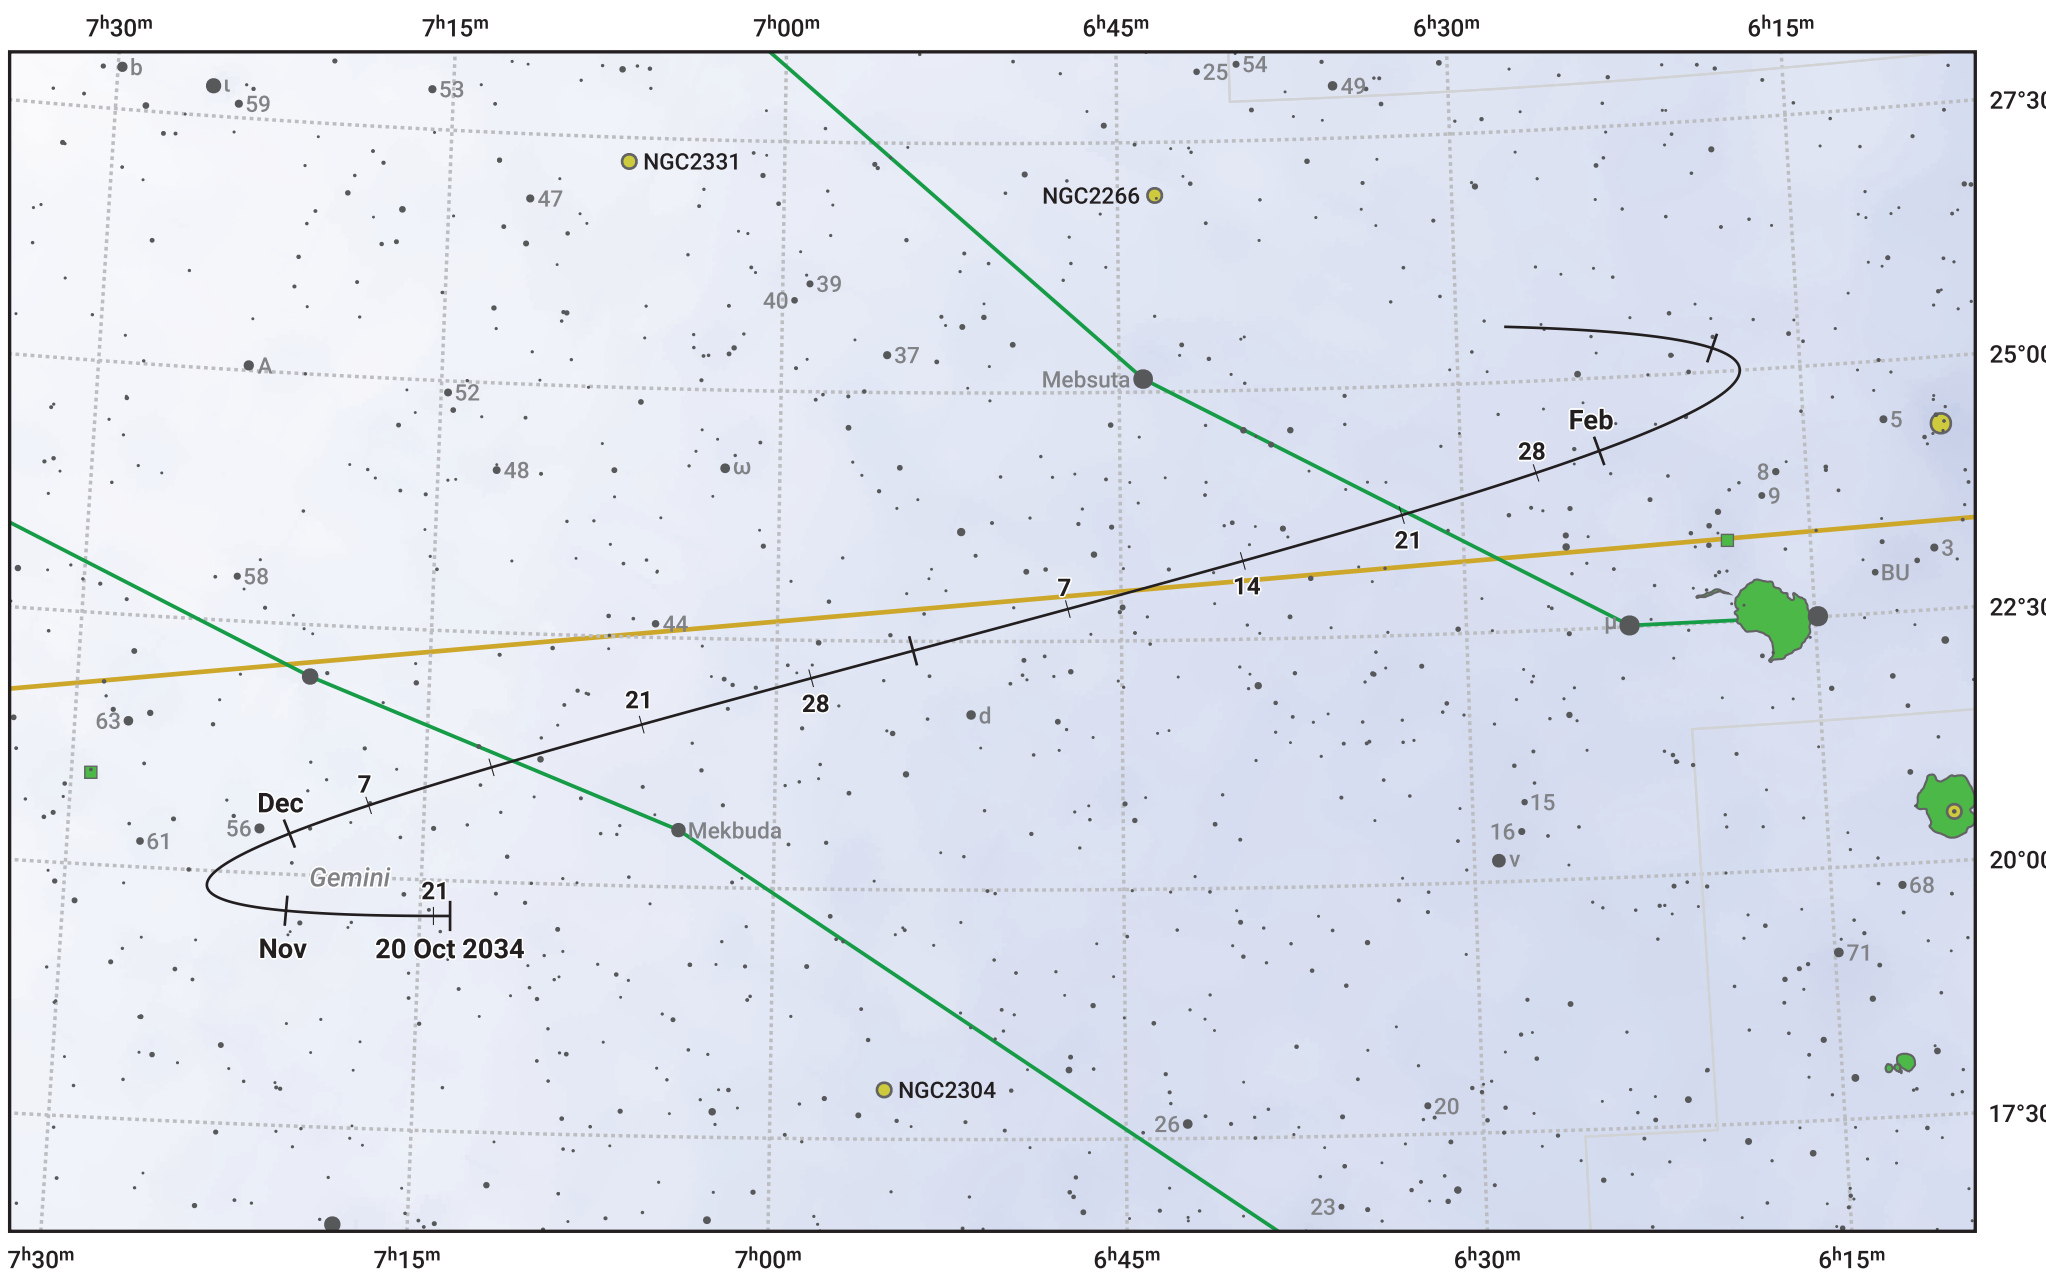

The path of Asteroid 4 Vesta around opposition on 3 Jan 2035

© Dominic Ford 2011–2024. Date markers placed at midnight UTC. Downloaded from <https://in-the-sky.org>

Magnitude scale: 9.0 8.0 7.0 6.0 5.0 4.0 3.0 2.0

— Ecliptic Plane

Galaxy Bright nebula Open cluster Globular cluster

Date	Mag	Phase
2034 Nov 1	7.9	97%
2034 Dec 1	7.3	98%
2034 Dec 9	7.1	99%
2035 Jan 1	6.4	100%
2035 Feb 1	7.1	99%
2035 Mar 1	7.7	97%