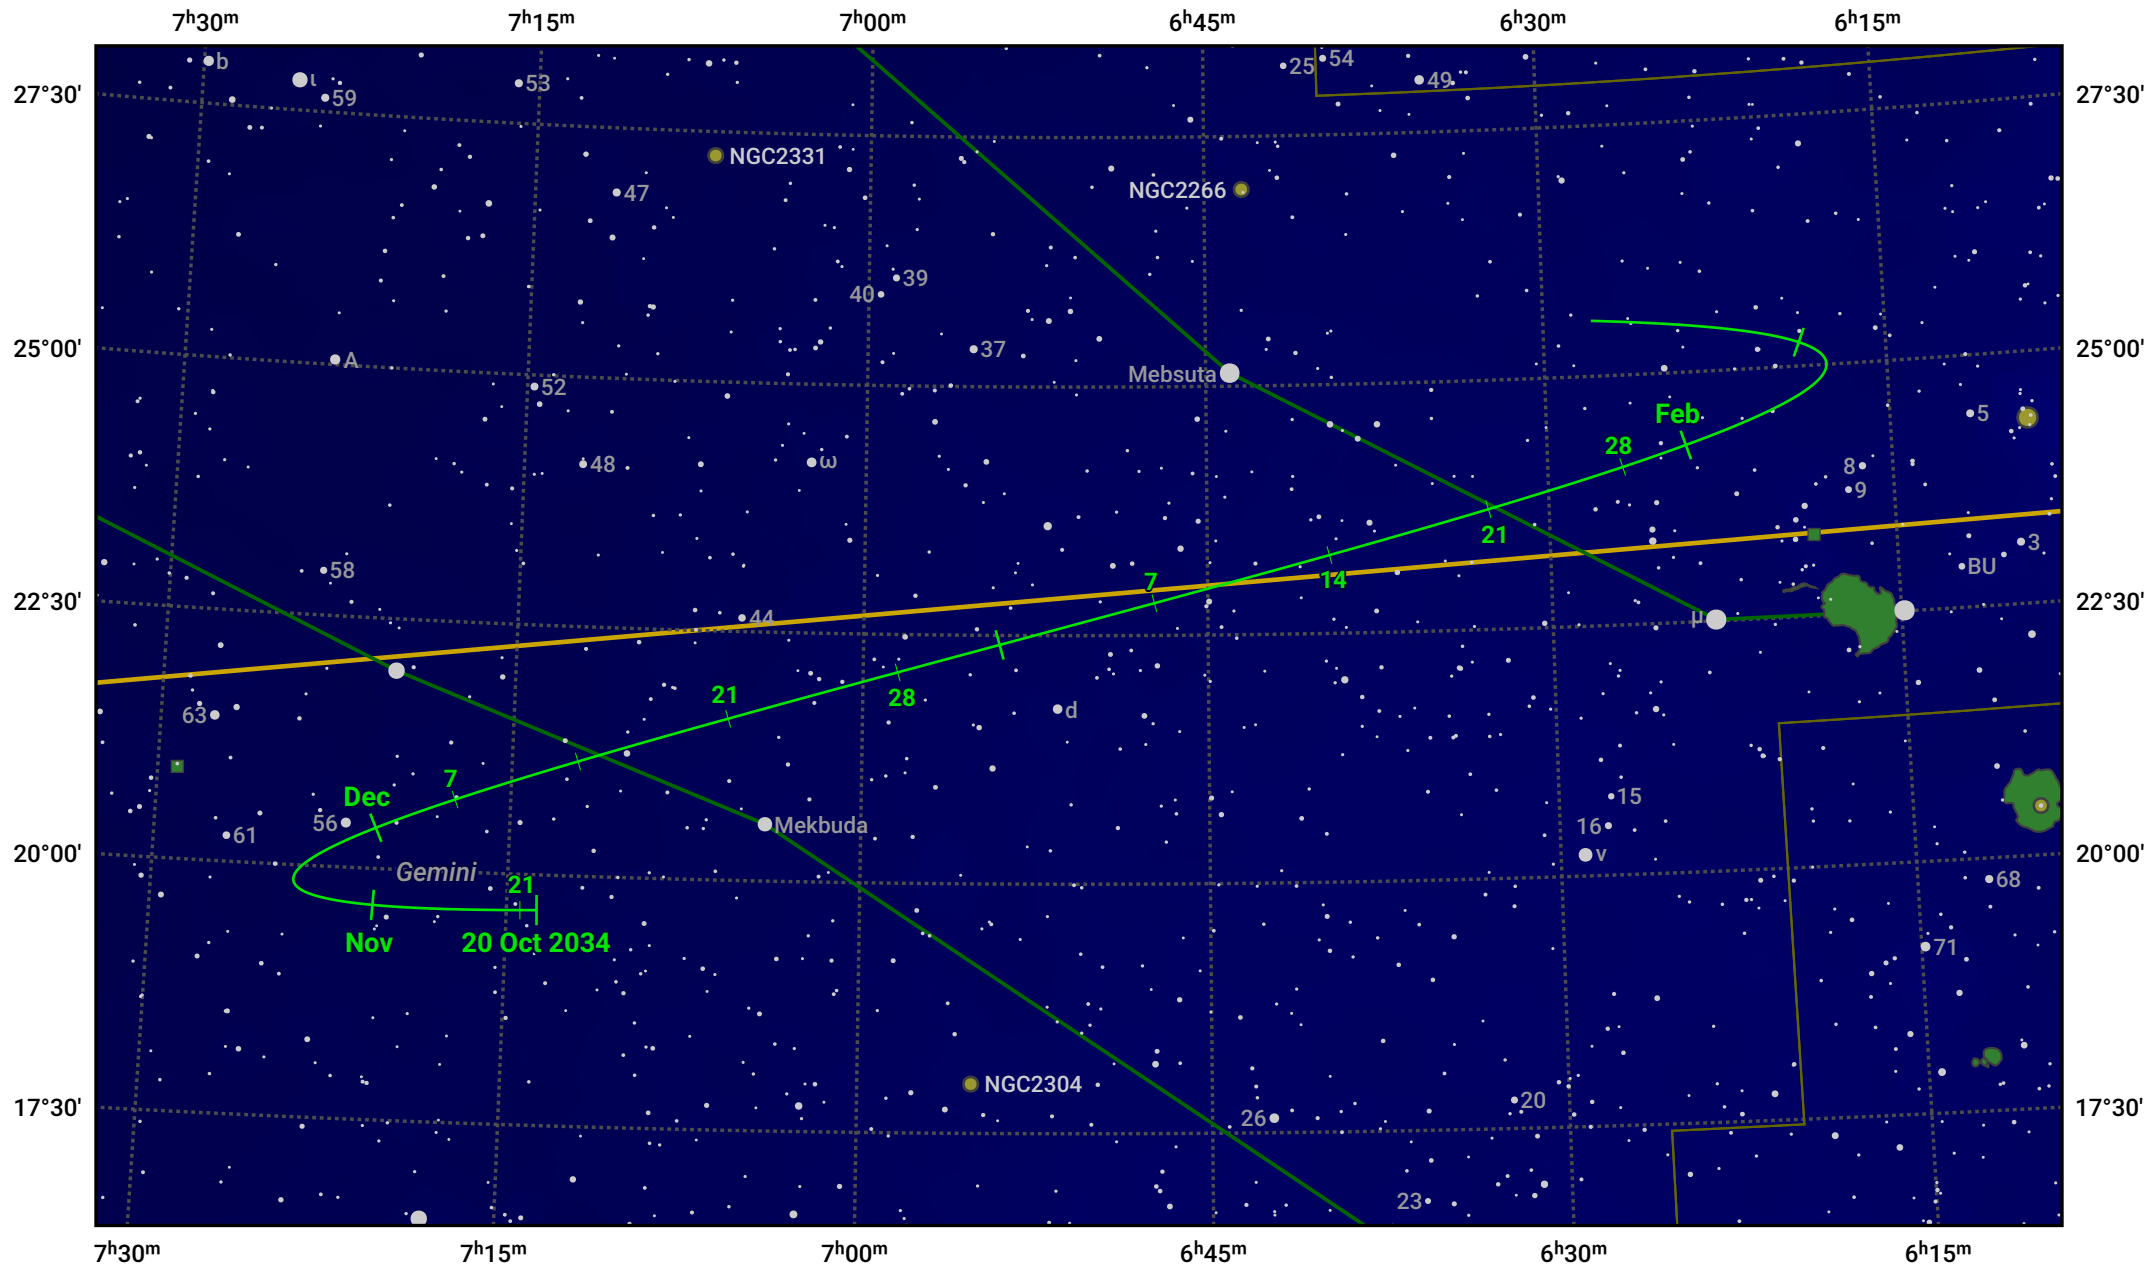

# The path of Asteroid 4 Vesta around opposition on 3 Jan 2035

© Dominic Ford 2011–2024. Date markers placed at midnight UTC. Downloaded from <https://in-the-sky.org>

Magnitude scale: ● 9.0 ● 8.0 ● 7.0 ● 6.0 ● 5.0 ● 4.0 ● 3.0 ● 2.0

— Ecliptic Plane

■ Galaxy   
 ■ Bright nebula   
 ● Open cluster   
 ⊕ Globular cluster

Date	Mag	Phase
2024 Nov 1	7.9	97%
2024 Dec 1	7.3	98%
2024 Dec 9	7.1	99%
2025 Jan 1	6.4	100%
2025 Feb 1	7.1	99%
2025 Mar 1	7.7	97%