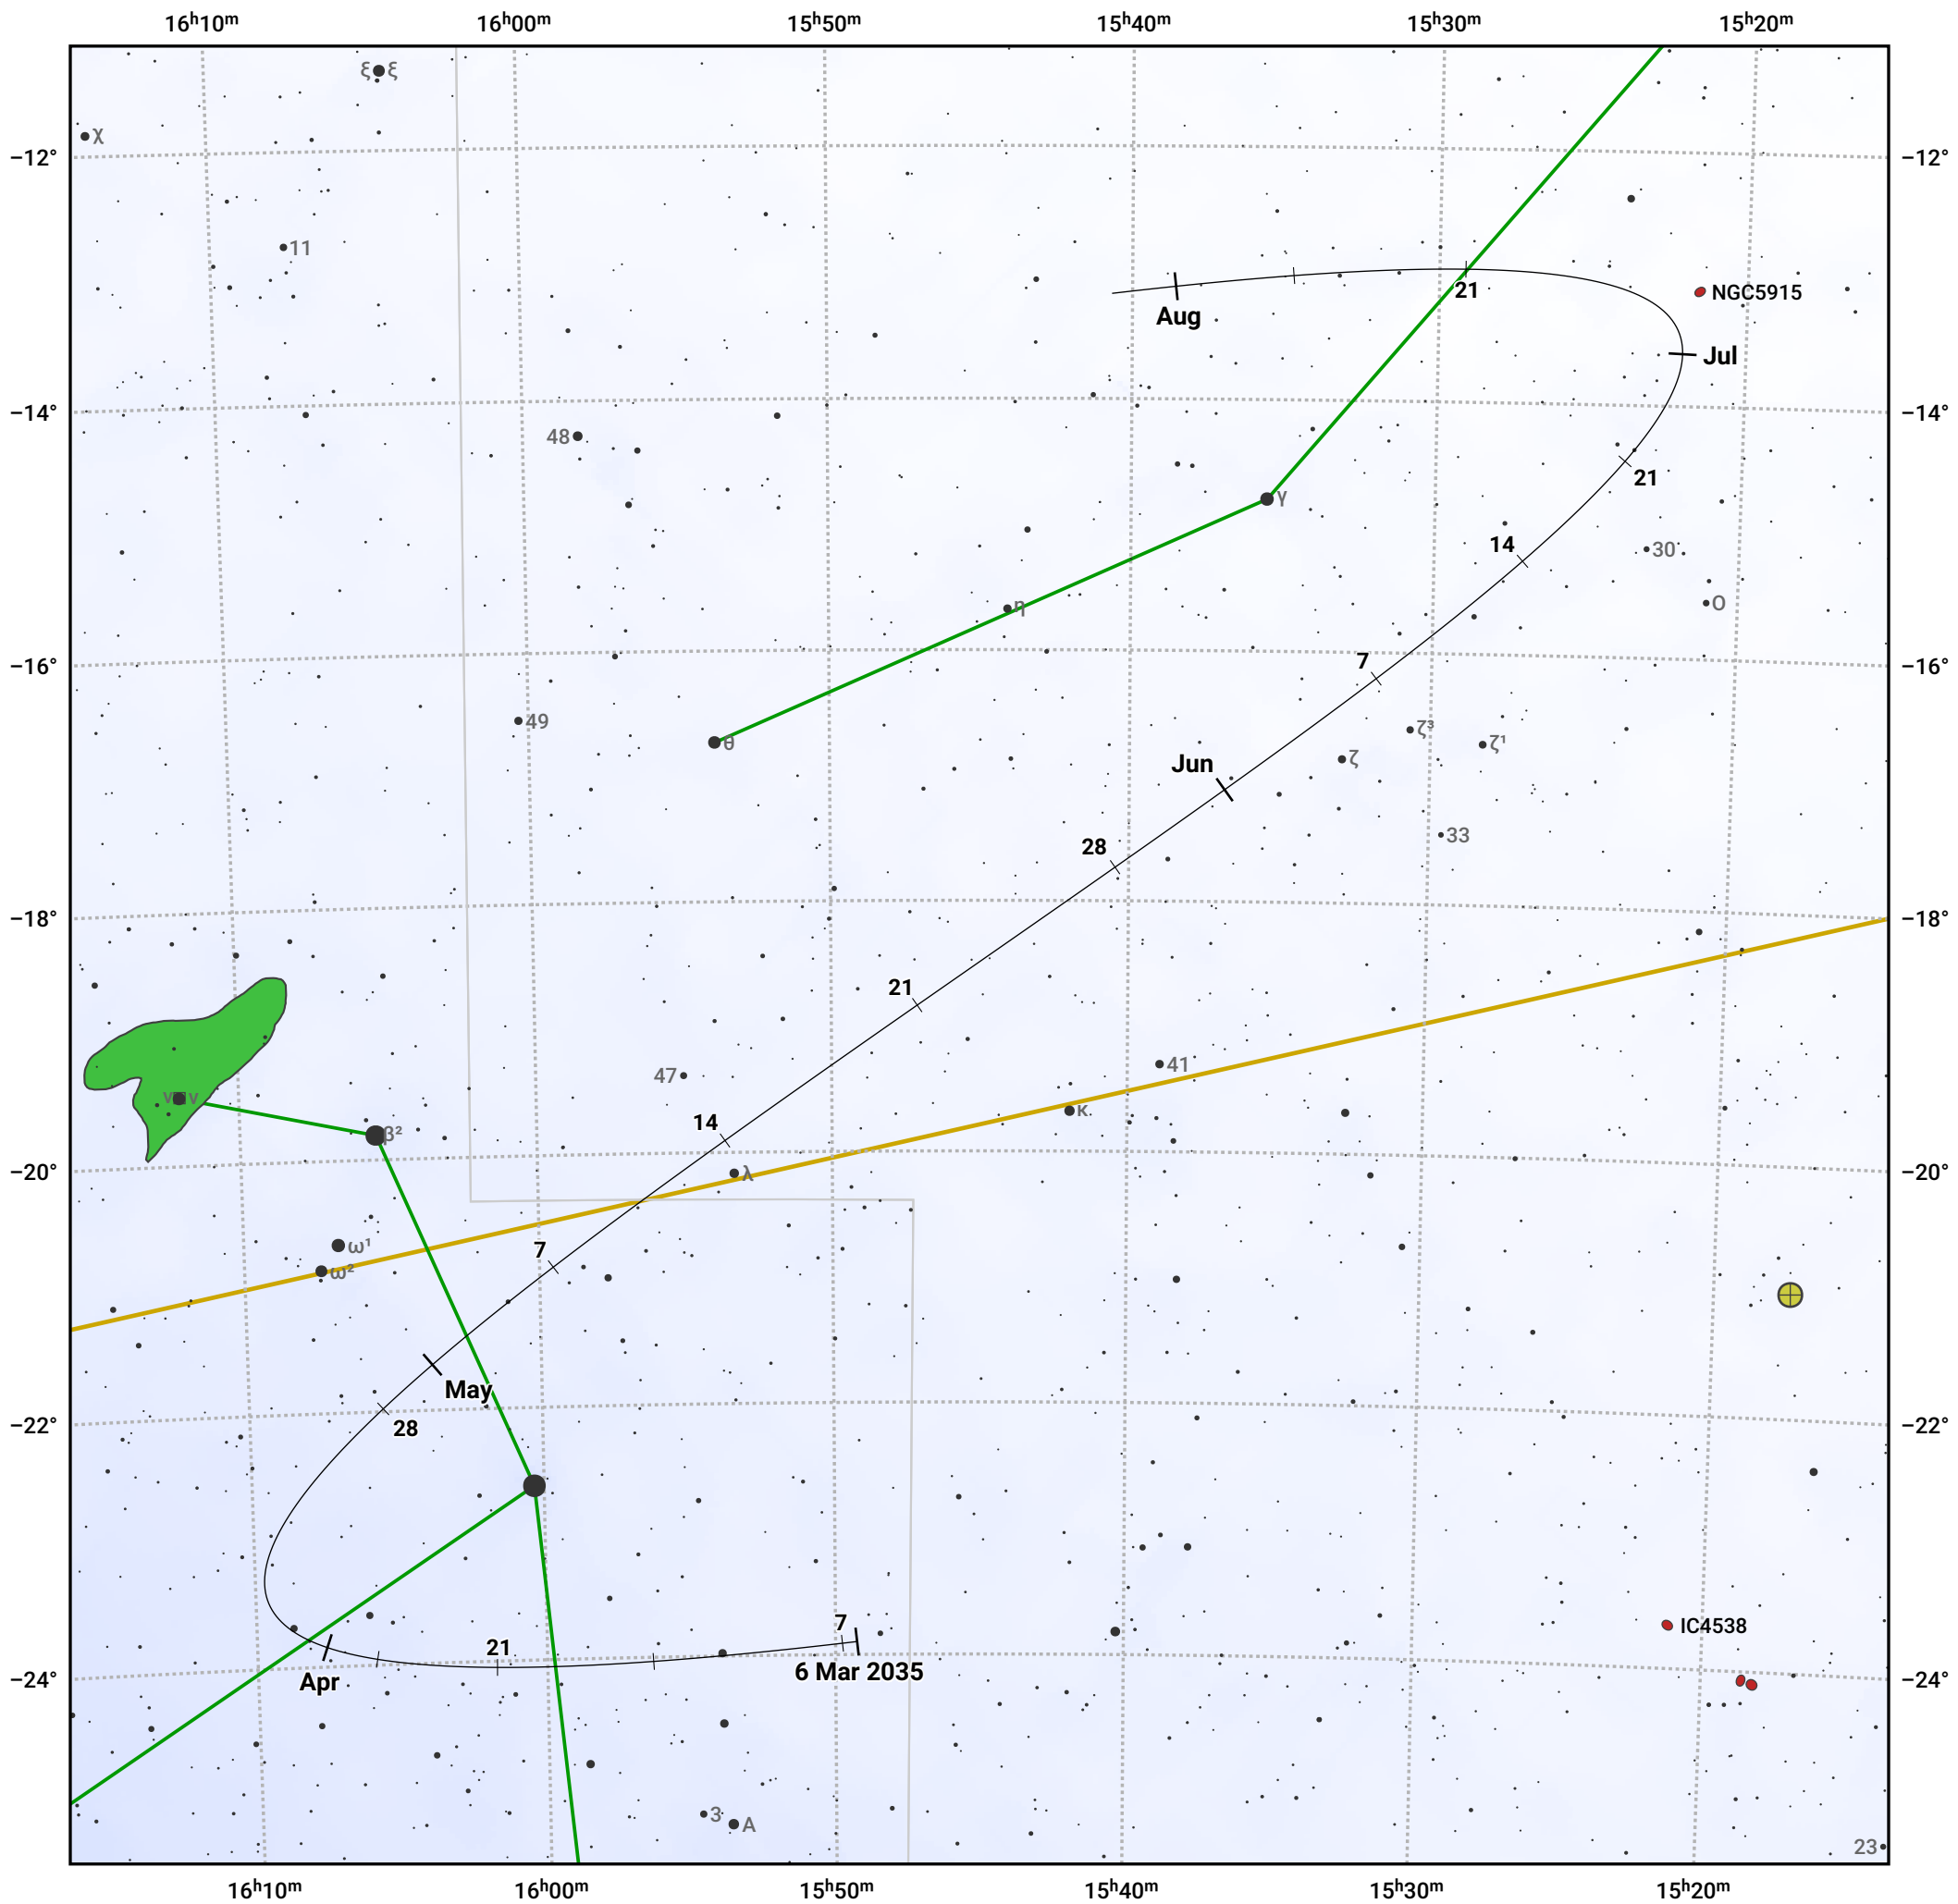

The path of Asteroid 12 Victoria around opposition on 20 May 2035

© Dominic Ford 2011–2024. Date markers placed at midnight UTC. Downloaded from <https://in-the-sky.org>

Magnitude scale: 10.0 9.0 8.0 7.0 6.0 5.0 4.0 3.0 2.0

— Ecliptic Plane

Galaxy Bright nebula Open cluster Globular cluster

Date	Mag	Phase
2035 Apr 1	10.8	96%
2035 Apr 14	10.4	98%
2035 May 1	9.8	99%
2035 May 13	9.4	100%
2035 Jun 1	9.4	100%
2035 Jul 1	10.1	96%
2035 Jul 18	10.4	94%
2035 Aug 1	10.6	93%