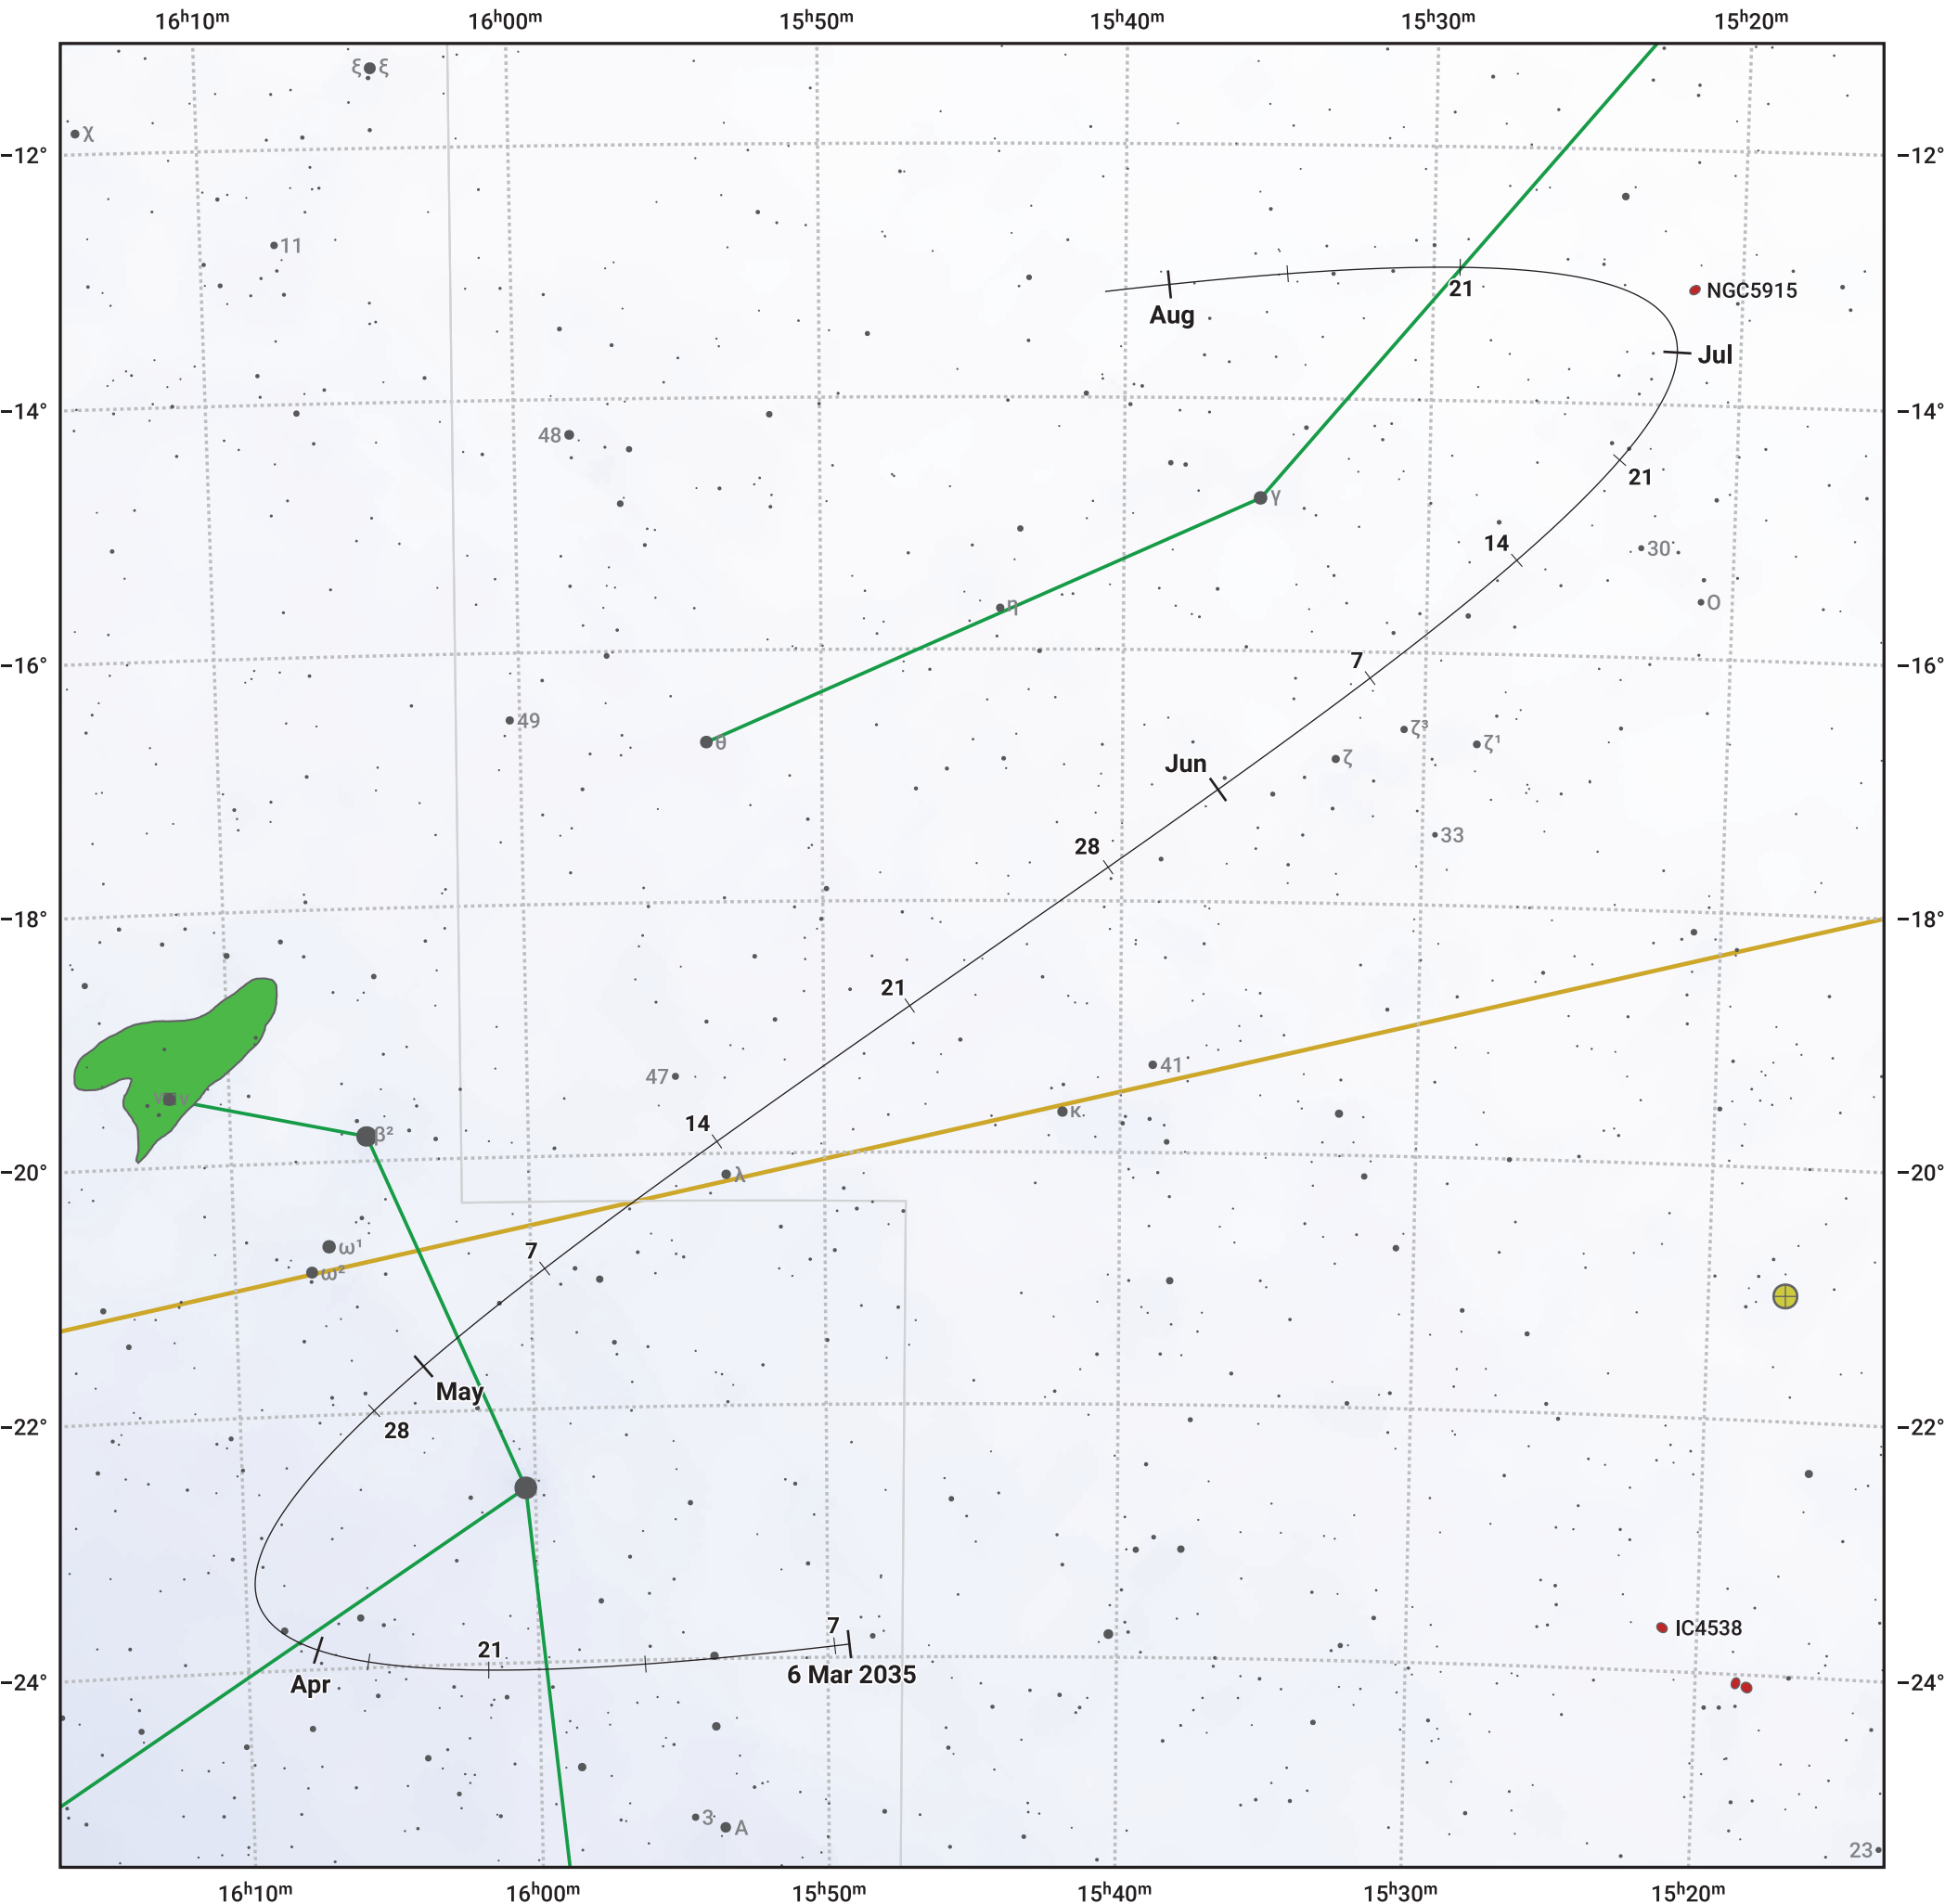

The path of Asteroid 12 Victoria around opposition on 20 May 2035

© Dominic Ford 2011–2024. Date markers placed at midnight UTC. Downloaded from <https://in-the-sky.org>

Magnitude scale: 10.0 9.0 8.0 7.0 6.0 5.0 4.0 3.0 2.0

— Ecliptic Plane

Galaxy Bright nebula Open cluster Globular cluster

Date	Mag	Phase
2035 Apr 1	10.8	96%
2035 Apr 14	10.4	98%
2035 May 1	9.8	99%
2035 May 13	9.4	100%
2035 Jun 1	9.4	100%
2035 Jul 1	10.1	96%
2035 Jul 18	10.4	94%
2035 Aug 1	10.6	93%