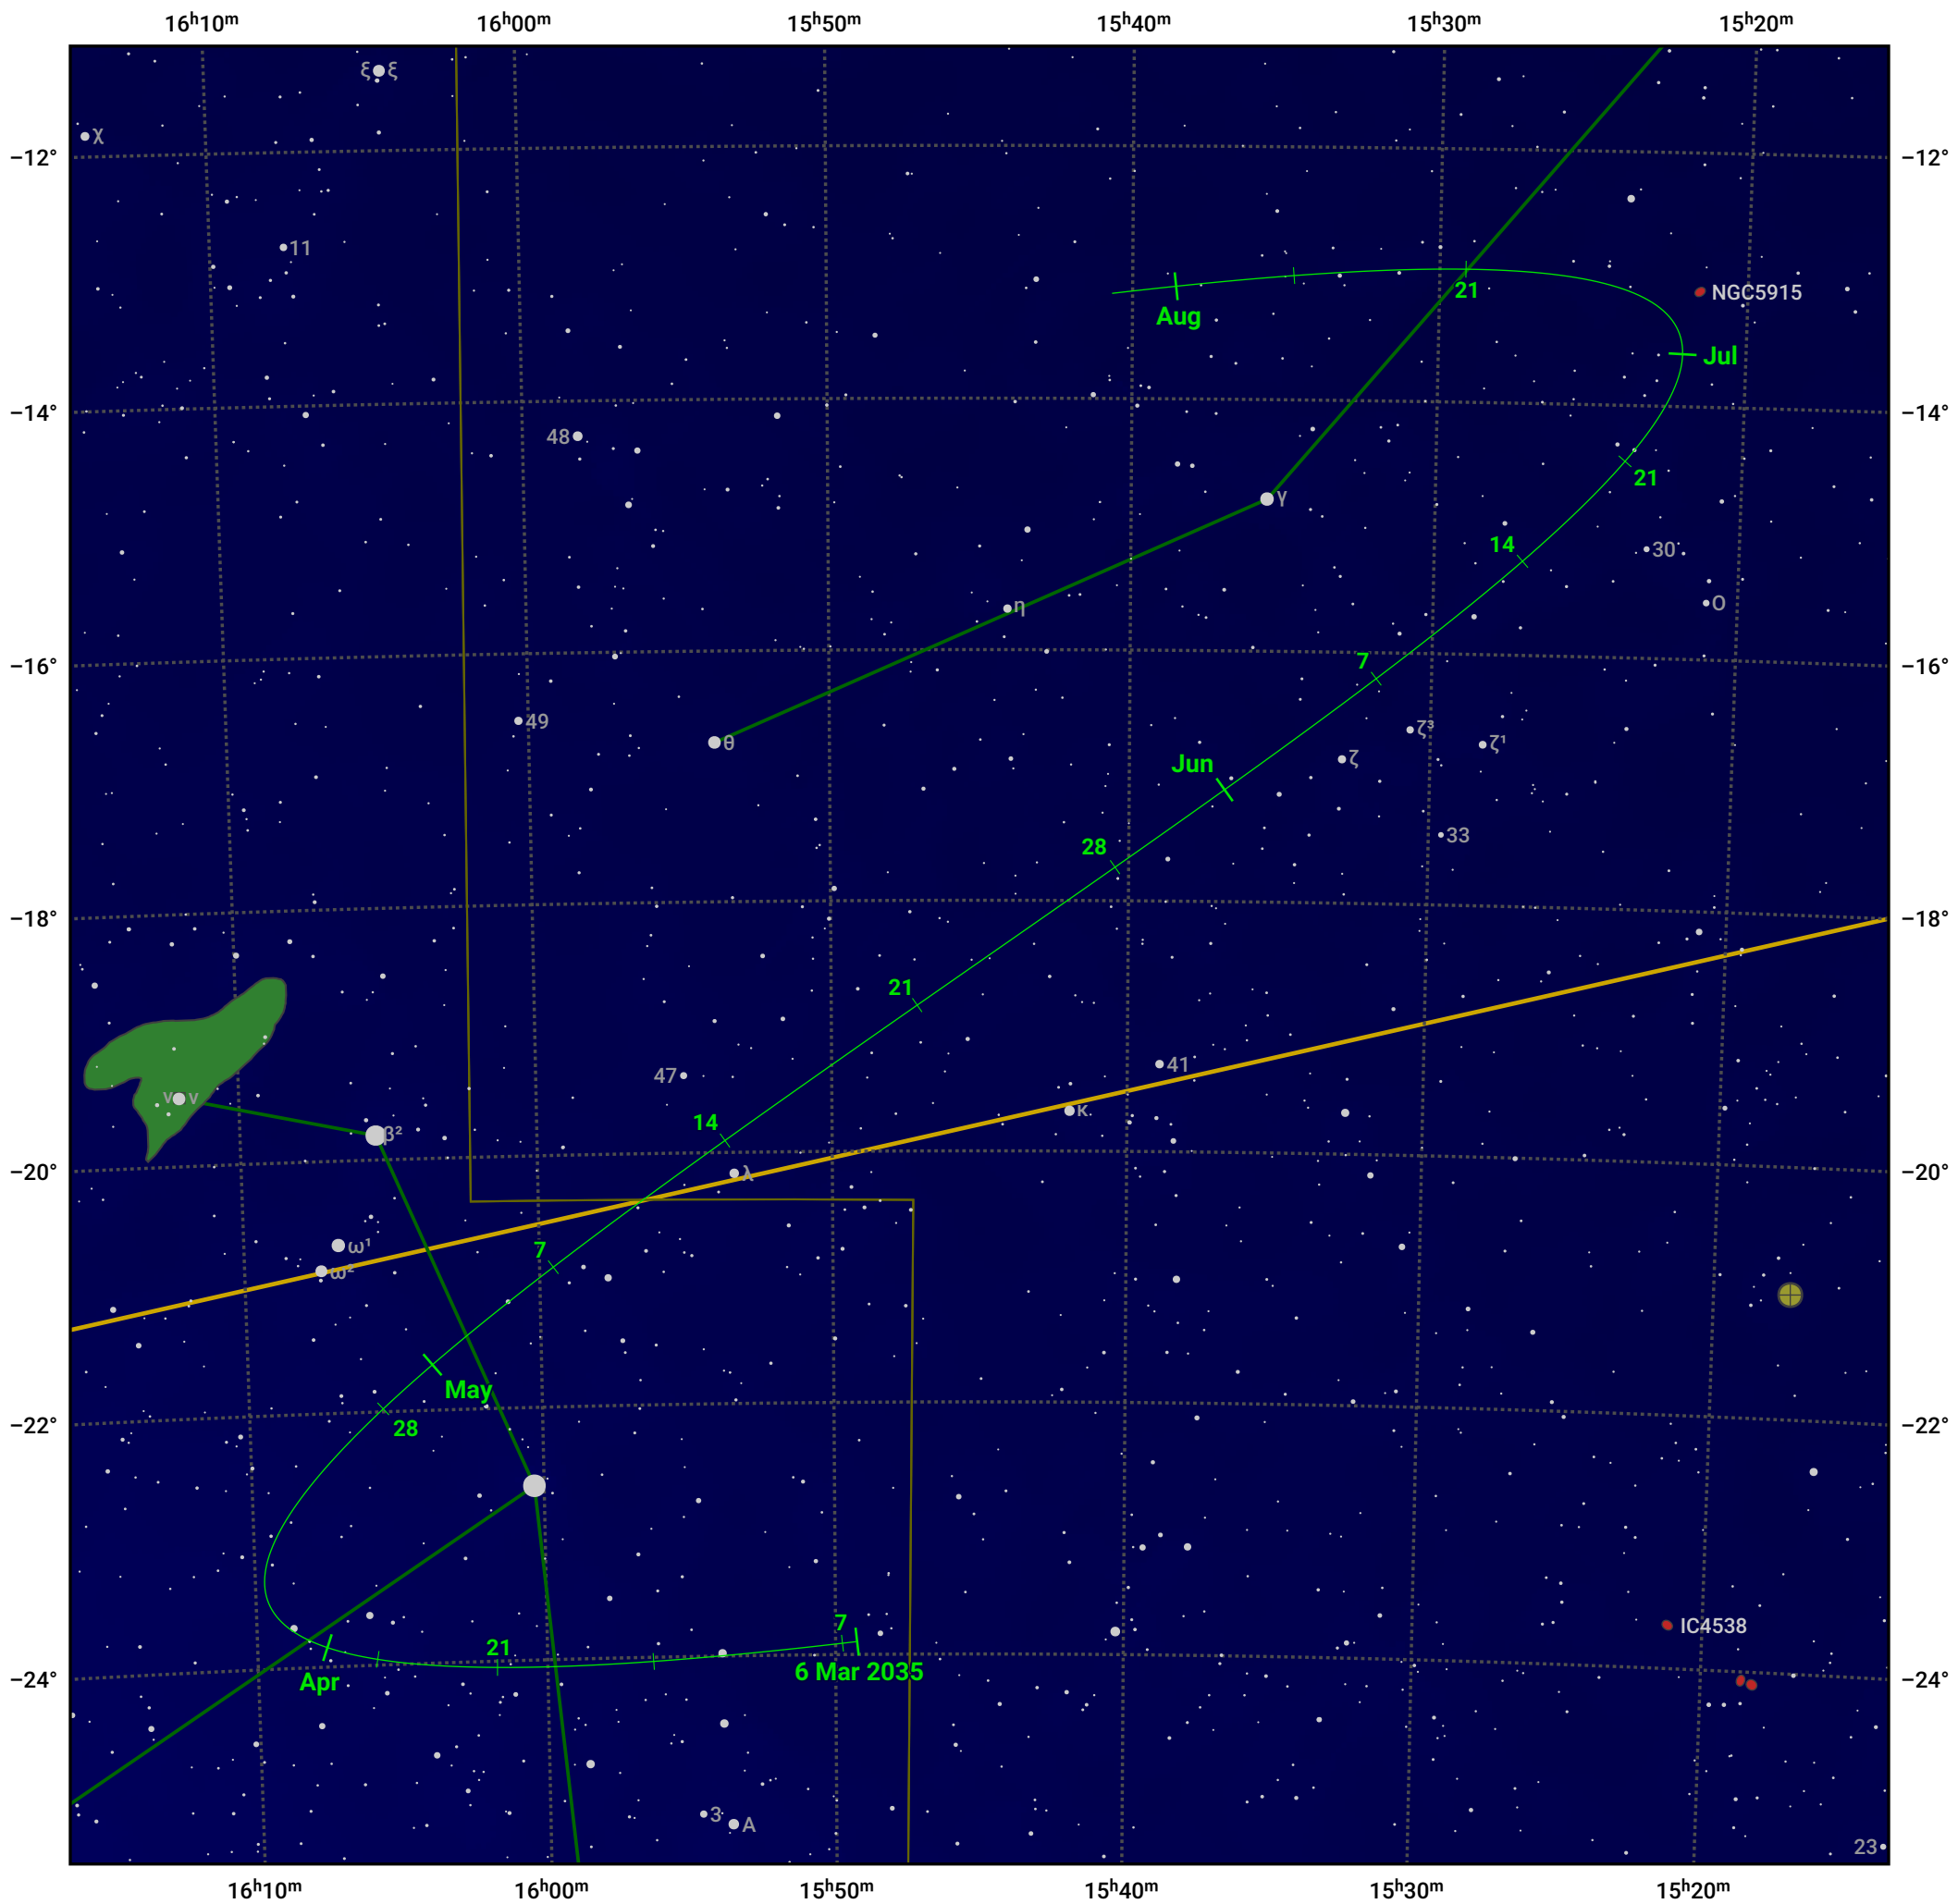

The path of Asteroid 12 Victoria around opposition on 20 May 2035

© Dominic Ford 2011–2024. Date markers placed at midnight UTC. Downloaded from <https://in-the-sky.org>

Magnitude scale: 10.0 9.0 8.0 7.0 6.0 5.0 4.0 3.0 2.0

— Ecliptic Plane

Galaxy Bright nebula Open cluster Globular cluster

Date	Mag	Phase
2035 Apr 1	10.8	96%
2035 Apr 14	10.4	98%
2035 May 1	9.8	99%
2035 May 13	9.4	100%
2035 Jun 1	9.4	100%
2035 Jul 1	10.1	96%
2035 Jul 18	10.4	94%
2035 Aug 1	10.6	93%