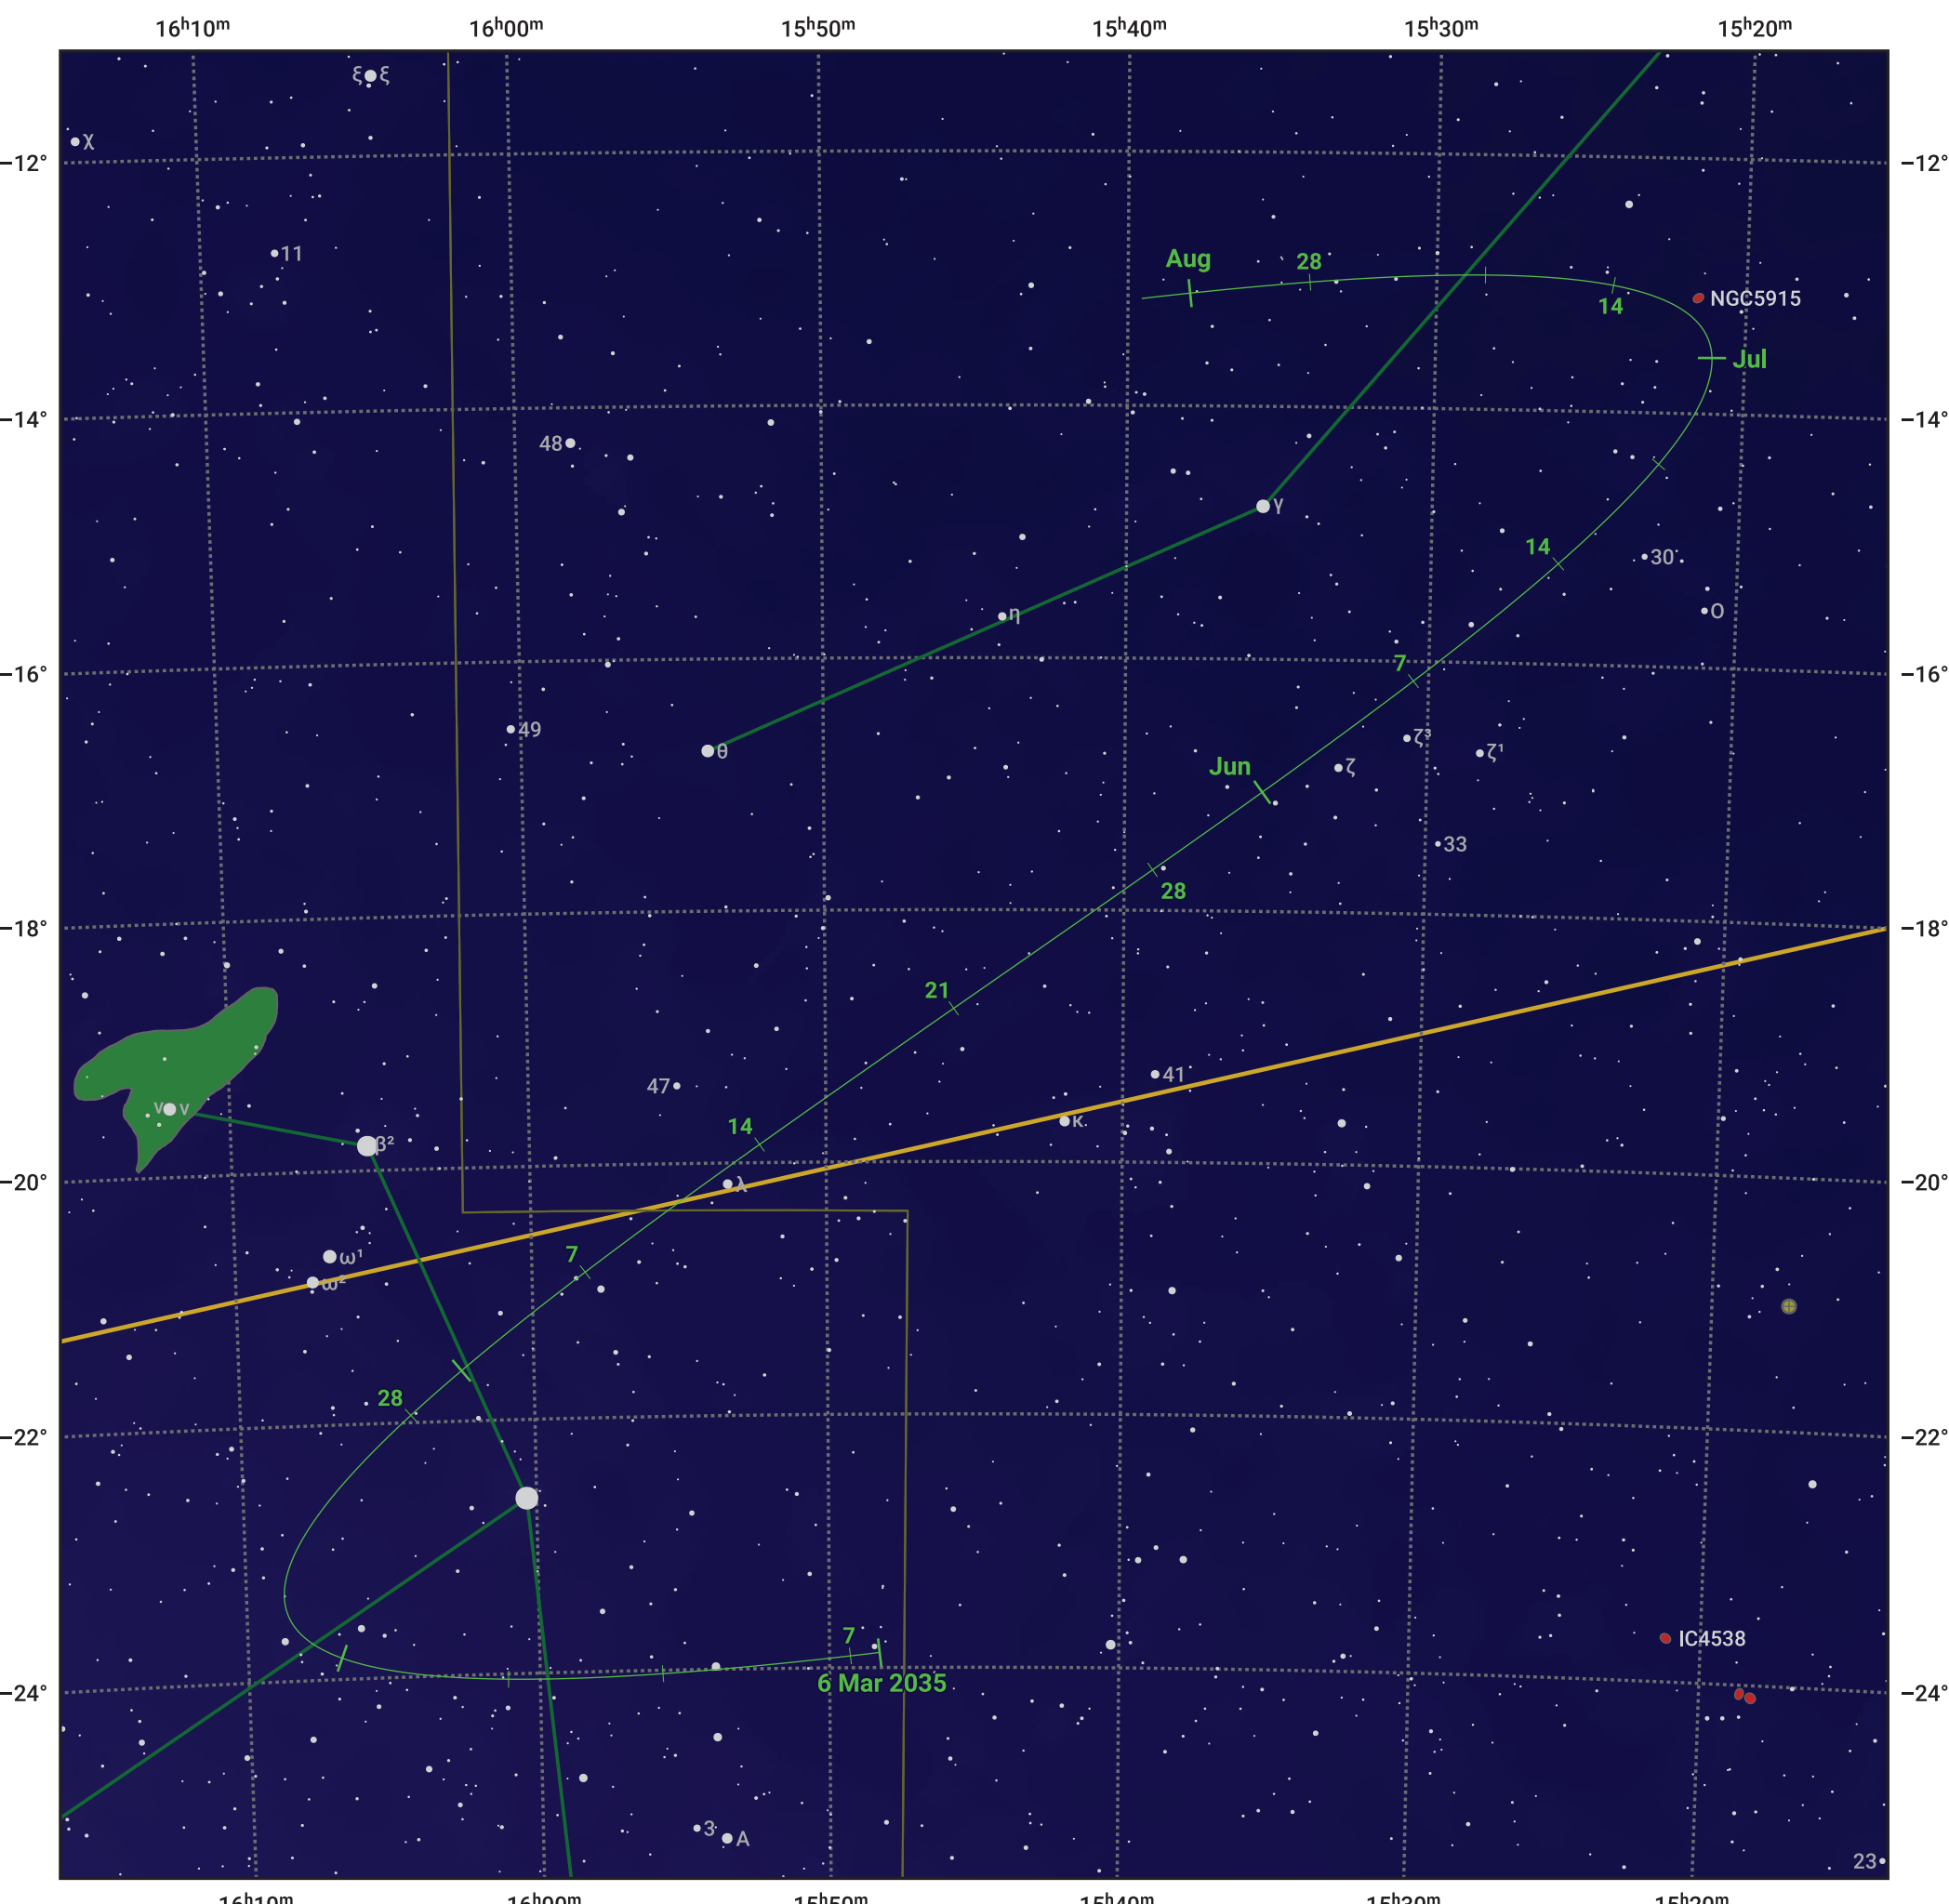

# The path of Asteroid 12 Victoria around opposition on 20 May 2035

© Dominic Ford 2011–2024. Date markers placed at midnight UTC. Downloaded from <https://in-the-sky.org>

Magnitude scale: 10.0 9.0 8.0 7.0 6.0 5.0 4.0 3.0 2.0

— Ecliptic Plane

- Galaxy
- Bright nebula
- Open cluster
- Globular cluster

Date	Mag	Phase
2035 Apr 1	10.8	96%
2035 Apr 13	10.4	97%
2035 May 1	9.8	99%
2035 May 12	9.4	100%
2035 Jun 1	9.4	100%
2035 Jul 1	10.1	96%
2035 Jul 19	10.4	94%
2035 Aug 1	10.6	93%