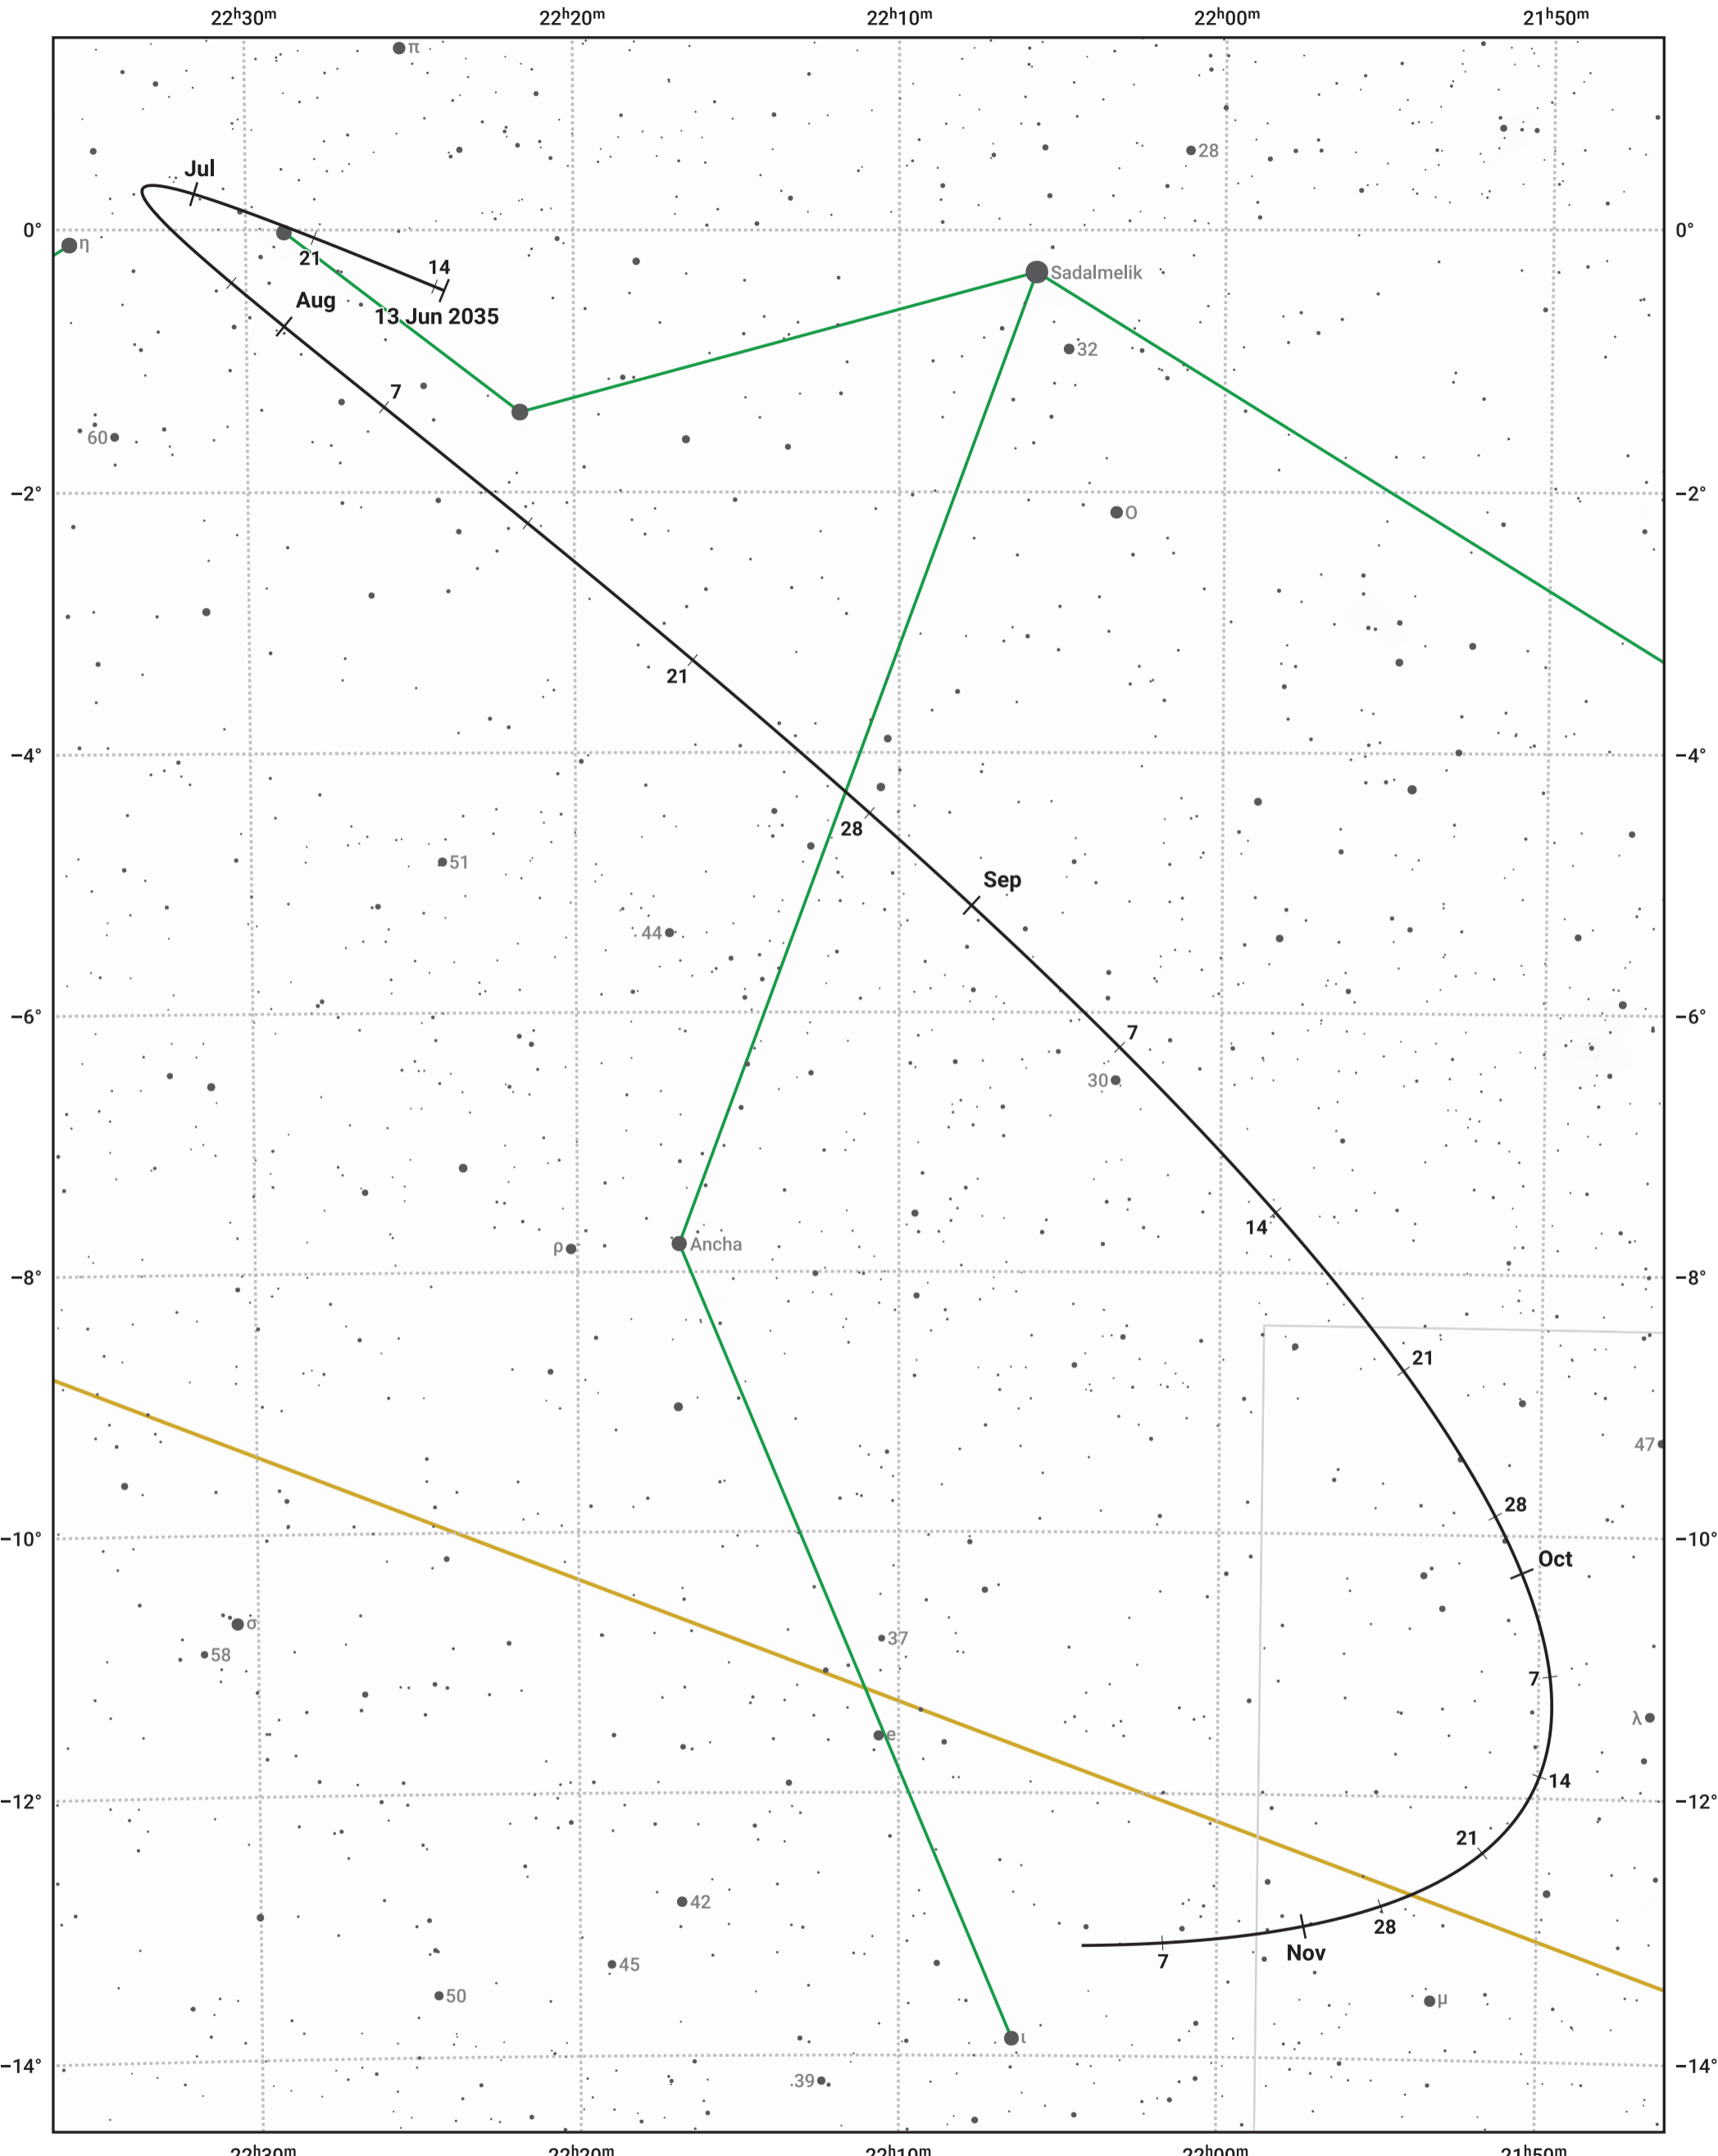

# The path of Asteroid 3 Juno around opposition on 27 Aug 2035

© Dominic Ford 2011–2024. Date markers placed at midnight UTC. Downloaded from <https://in-the-sky.org>

Magnitude scale: 11.0 10.0 9.0 8.0 7.0 6.0 5.0 4.0 3.0 2.0

— Ecliptic Plane

- Galaxy
- Bright nebula
- Open cluster
- ⊕ Globular cluster

Date	Mag	Phase
2035 Jul 1	9.7	97%
2035 Jul 27	9.0	99%
2035 Aug 1	8.9	99%
2035 Sep 1	8.2	100%
2035 Oct 1	8.8	98%
2035 Nov 1	9.3	95%