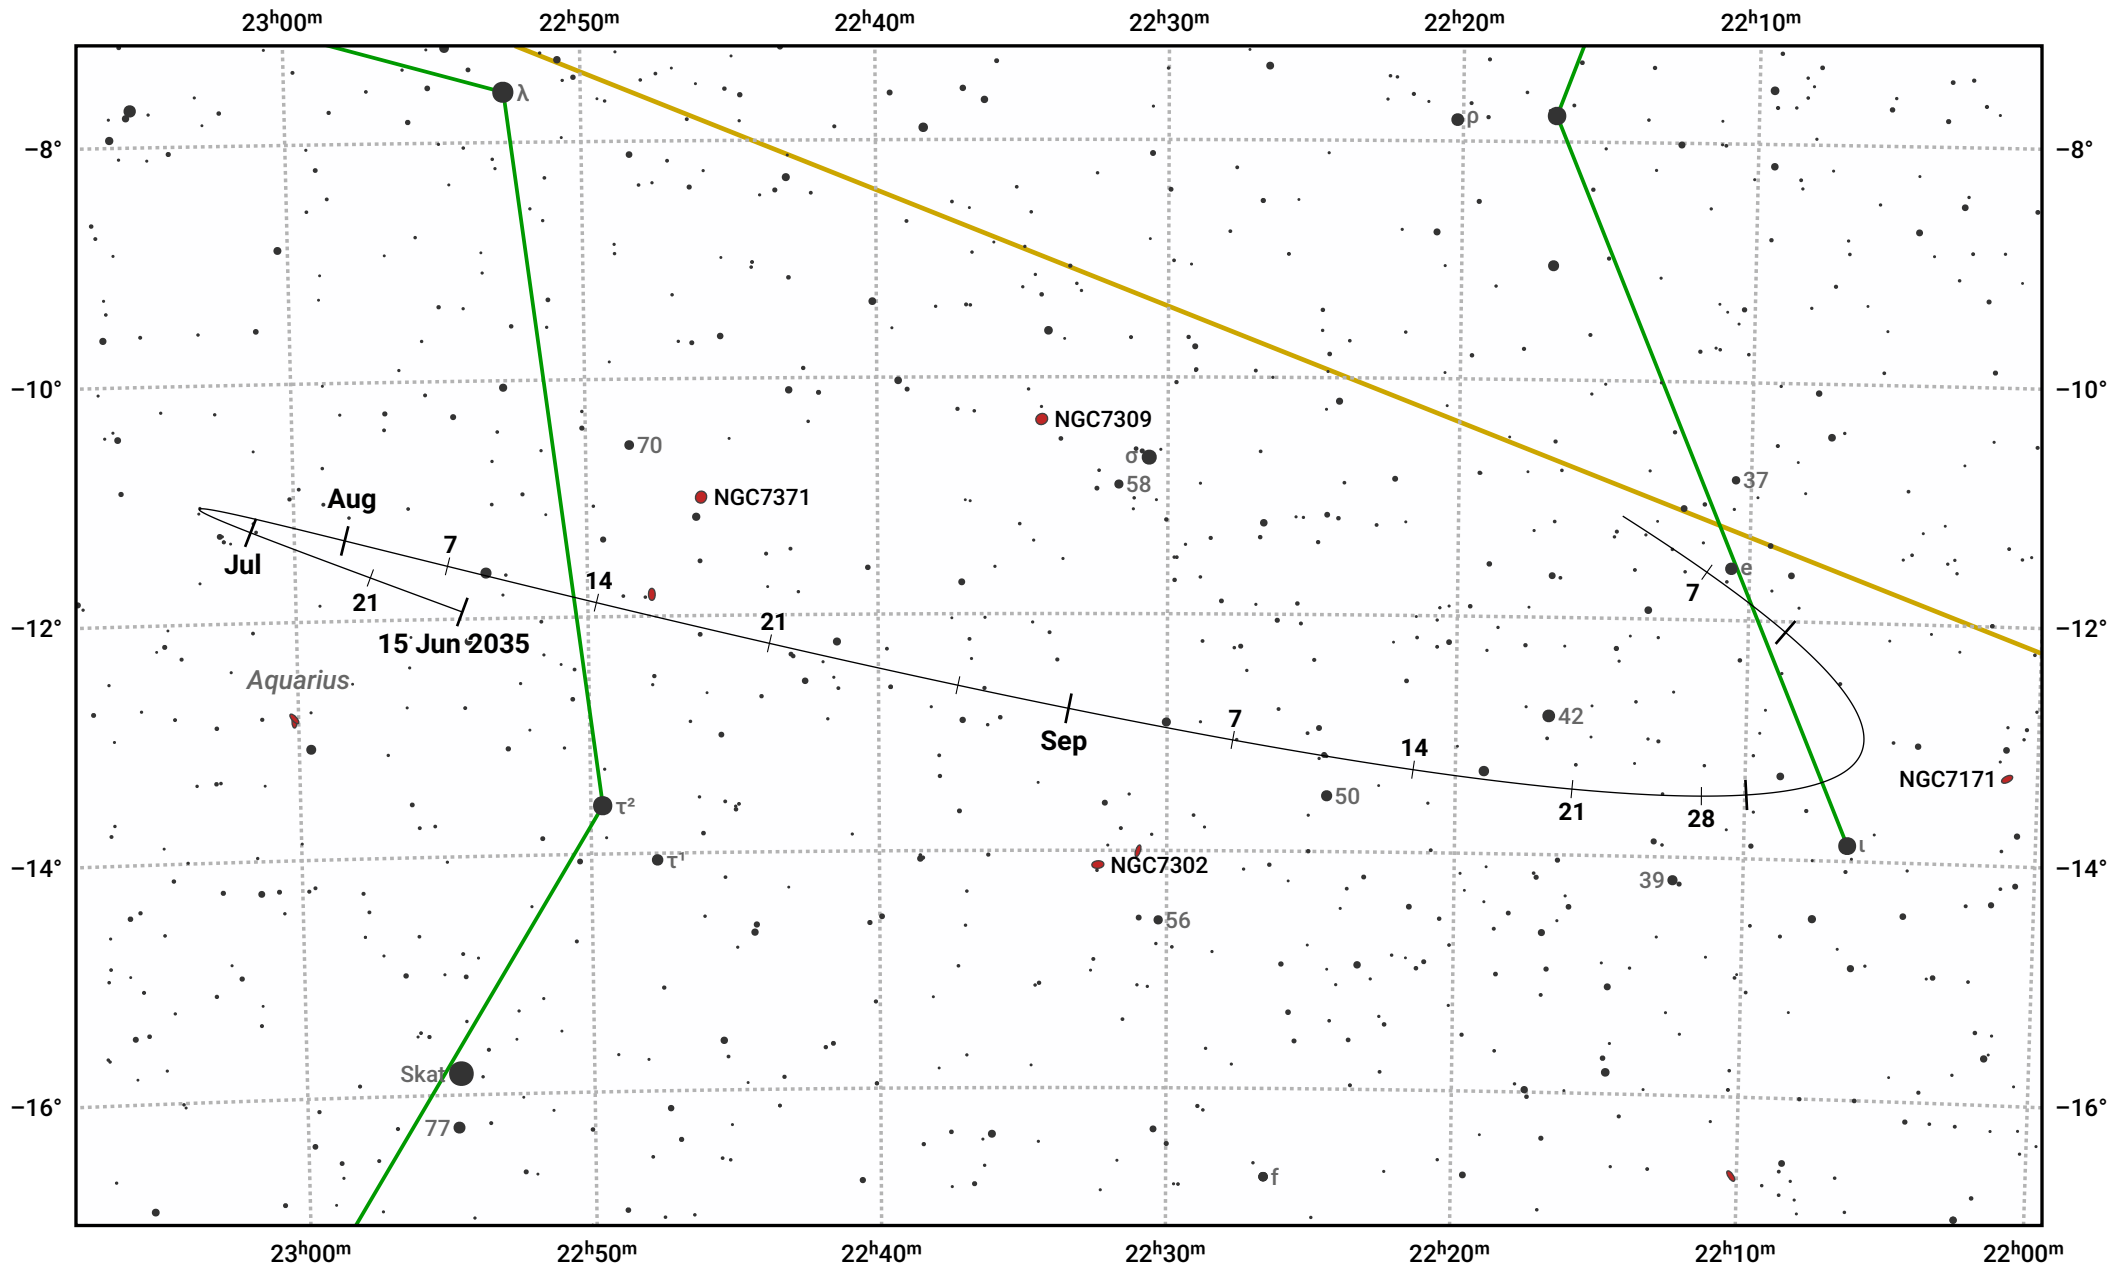

The path of Asteroid 29 Amphitrite around opposition on 29 Aug 2035

© Dominic Ford 2011–2024. Date markers placed at midnight UTC. Downloaded from <https://in-the-sky.org>

Magnitude scale: 10.0 9.0 8.0 7.0 6.0 5.0 4.0 3.0

— Ecliptic Plane

Galaxy Bright nebula Open cluster Globular cluster

Date	Mag	Phase
2035 Jul 1	10.5	97%
2035 Aug 1	9.8	99%
2035 Aug 4	9.8	99%
2035 Sep 1	9.1	100%
2035 Oct 1	9.8	98%
2035 Nov 1	10.4	96%