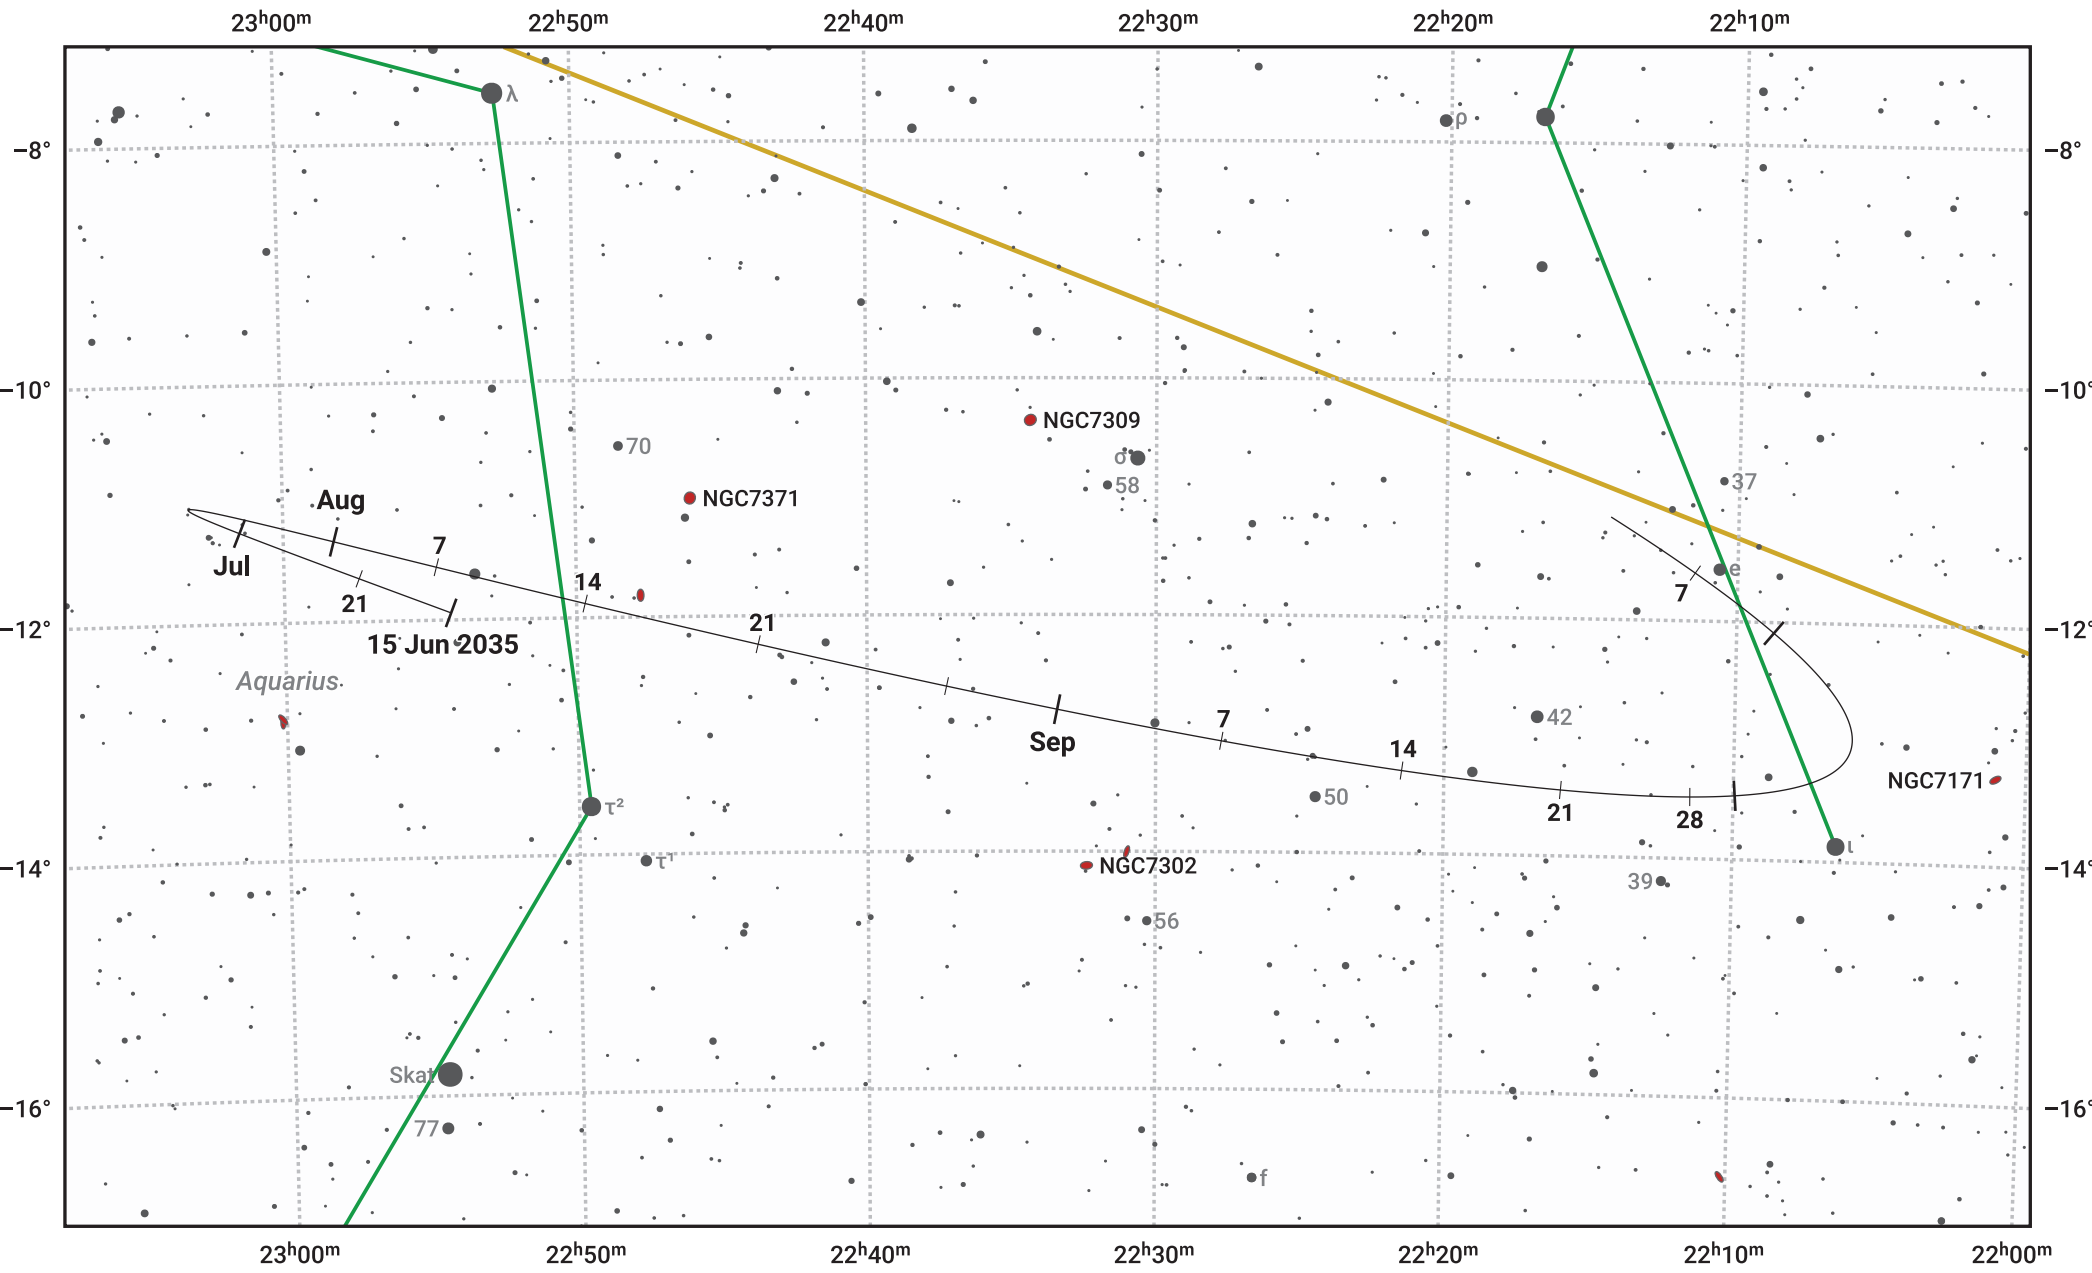

The path of Asteroid 29 Amphitrite around opposition on 29 Aug 2035

© Dominic Ford 2011–2024. Date markers placed at midnight UTC. Downloaded from <https://in-the-sky.org>

Magnitude scale: 10.0 9.0 8.0 7.0 6.0 5.0 4.0 3.0

— Ecliptic Plane

Galaxy Bright nebula Open cluster Globular cluster

Date	Mag	Phase
2035 Jul 1	10.5	97%
2035 Aug 1	9.8	99%
2035 Aug 4	9.8	99%
2035 Sep 1	9.1	100%
2035 Oct 1	9.8	98%
2035 Nov 1	10.4	96%