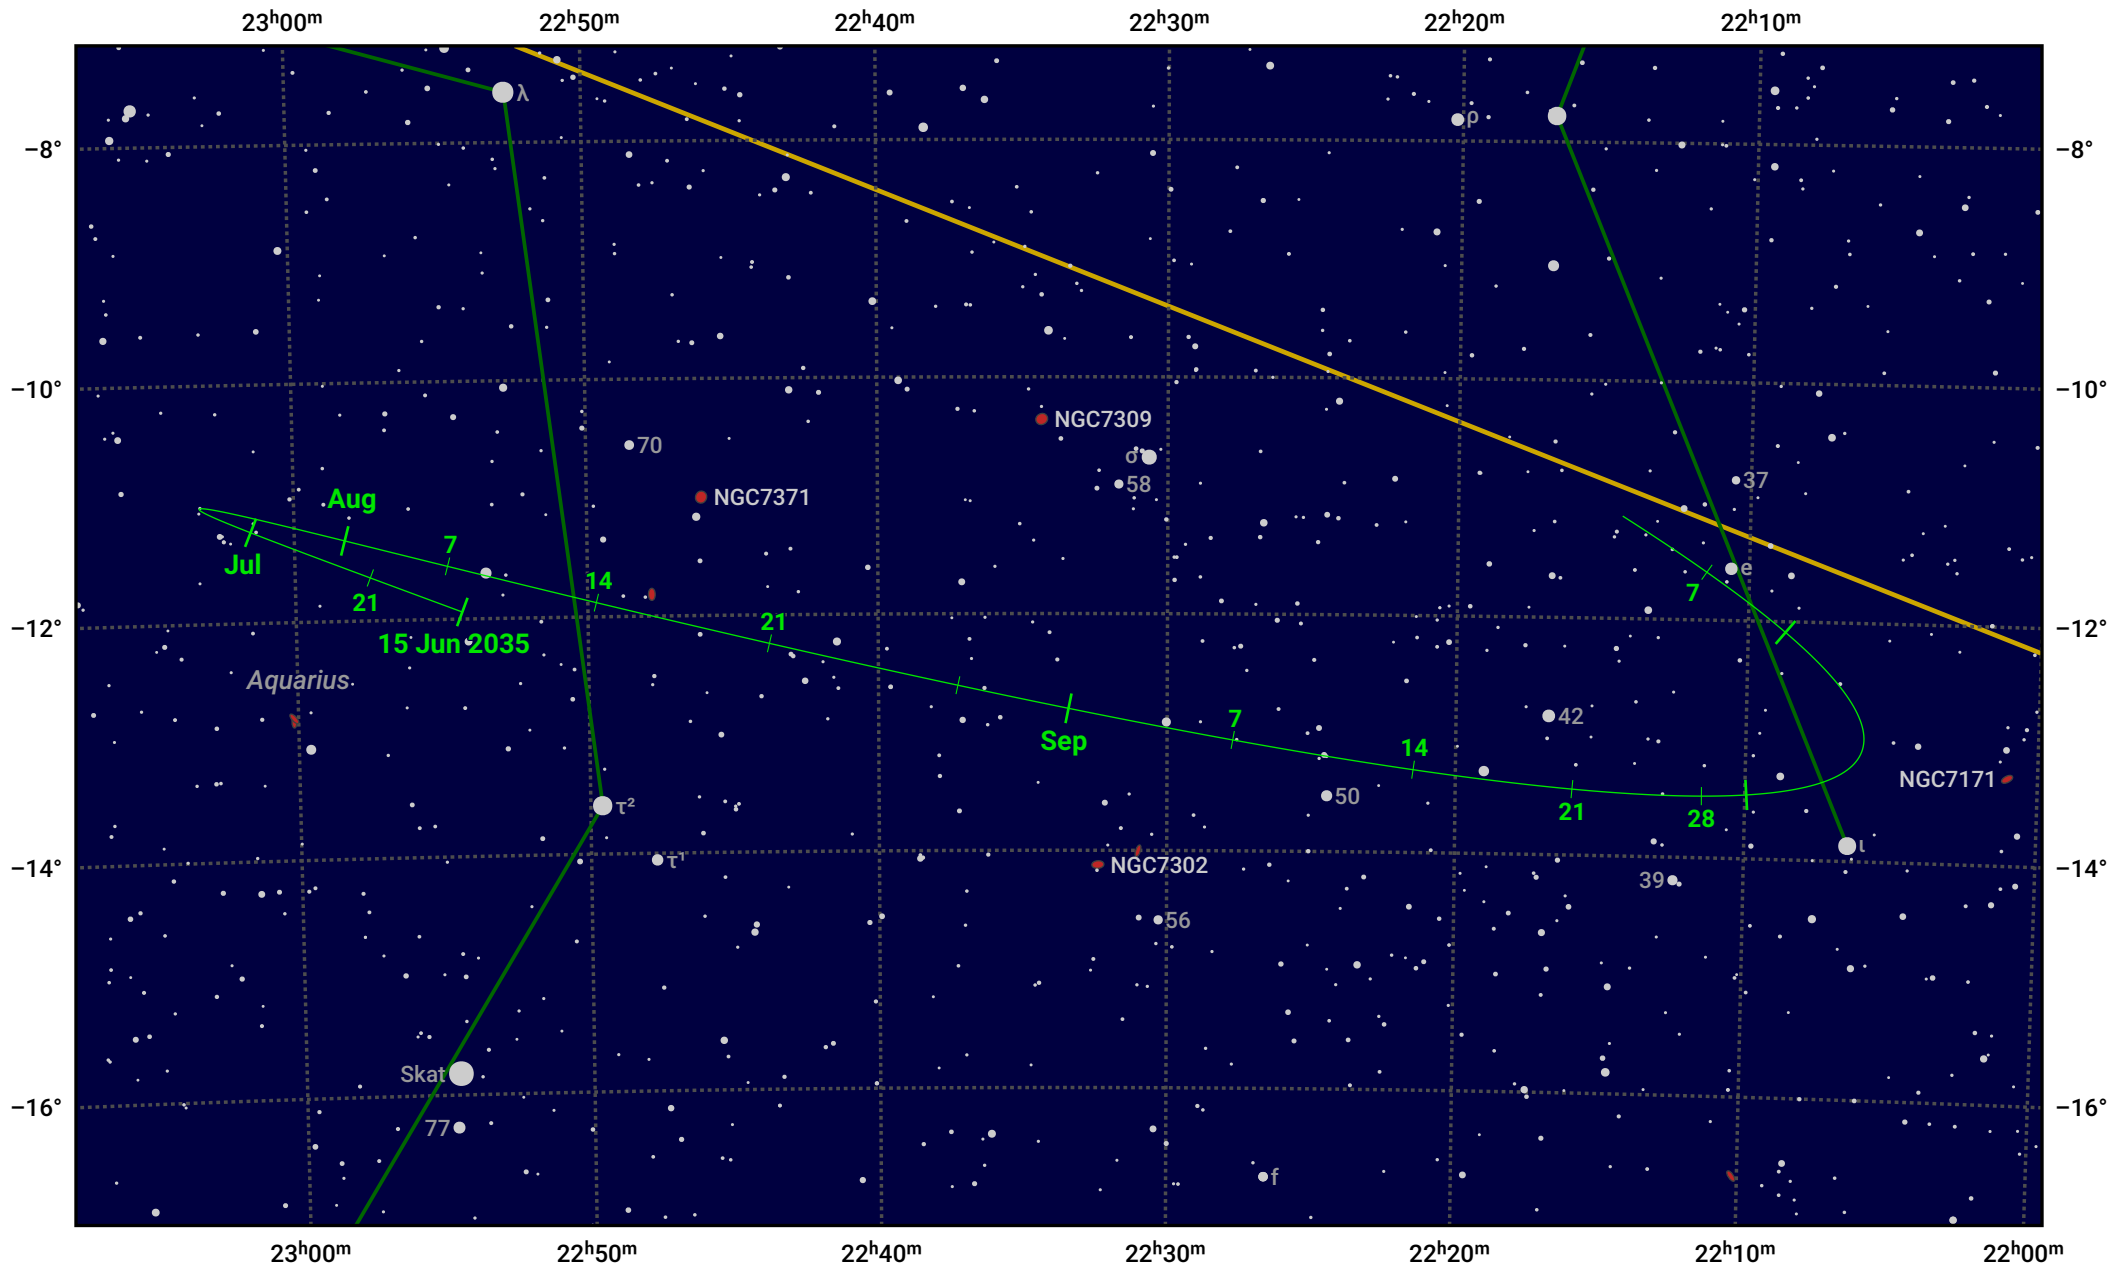

The path of Asteroid 29 Amphitrite around opposition on 29 Aug 2035

© Dominic Ford 2011–2024. Date markers placed at midnight UTC. Downloaded from <https://in-the-sky.org>

Magnitude scale: 10.0 9.0 8.0 7.0 6.0 5.0 4.0 3.0

— Ecliptic Plane

Galaxy Bright nebula Open cluster Globular cluster

Date	Mag	Phase
2035 Jul 1	10.5	97%
2035 Aug 1	9.8	99%
2035 Aug 4	9.8	99%
2035 Sep 1	9.1	100%
2035 Oct 1	9.8	98%
2035 Nov 1	10.4	96%