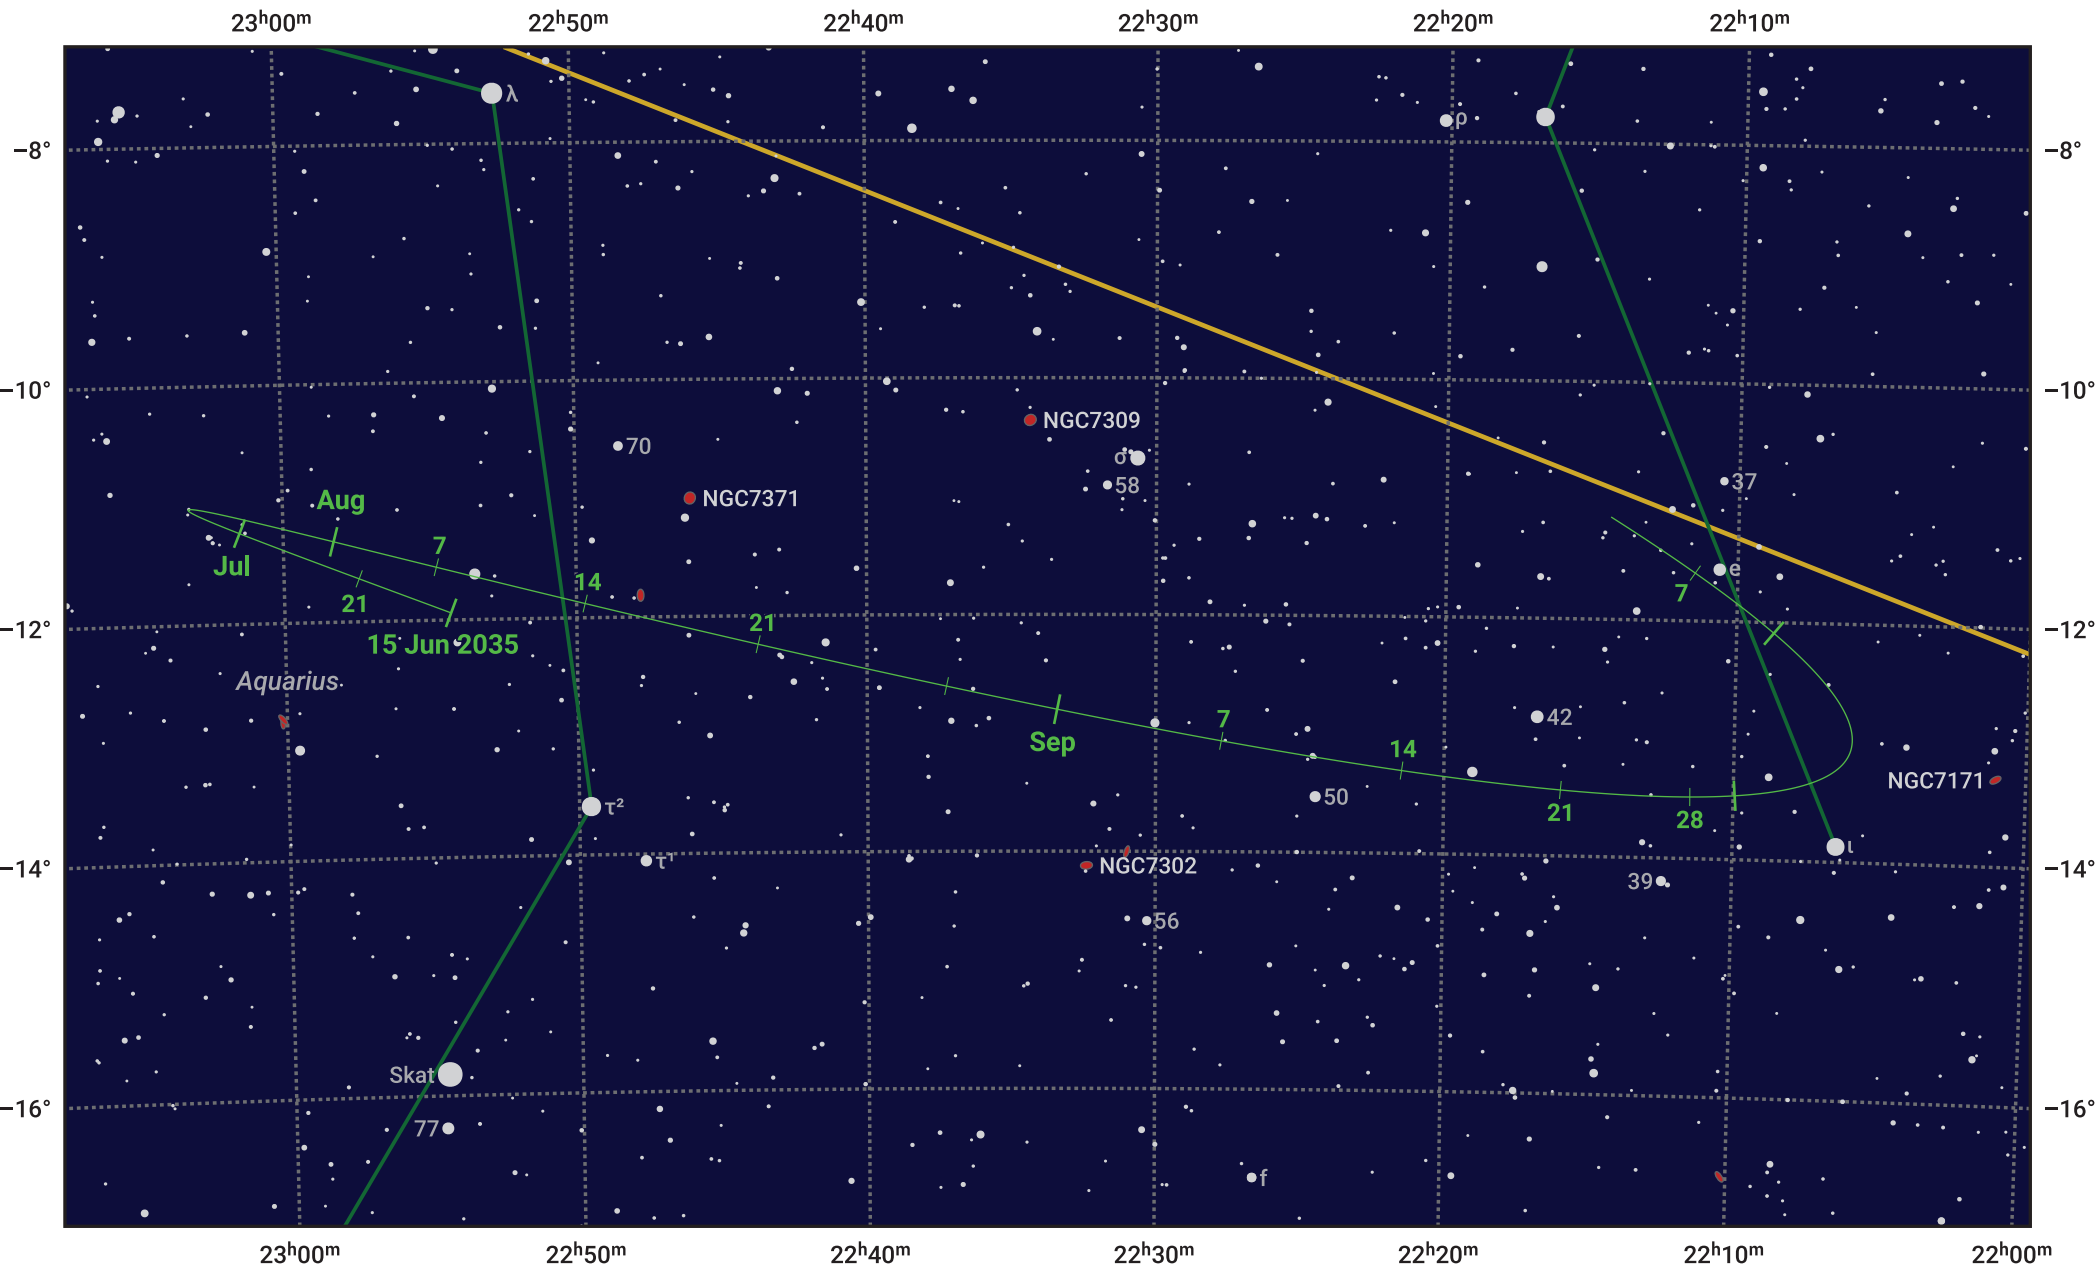

The path of Asteroid 29 Amphitrite around opposition on 29 Aug 2035

© Dominic Ford 2011–2024. Date markers placed at midnight UTC. Downloaded from <https://in-the-sky.org>

Magnitude scale: 10.0 9.0 8.0 7.0 6.0 5.0 4.0 3.0

— Ecliptic Plane

- Galaxy
- Bright nebula
- Open cluster
- Globular cluster

Date	Mag	Phase
2035 Jul 1	10.5	97%
2035 Aug 1	9.8	99%
2035 Aug 4	9.8	99%
2035 Sep 1	9.1	100%
2035 Oct 1	9.8	98%
2035 Nov 1	10.4	96%