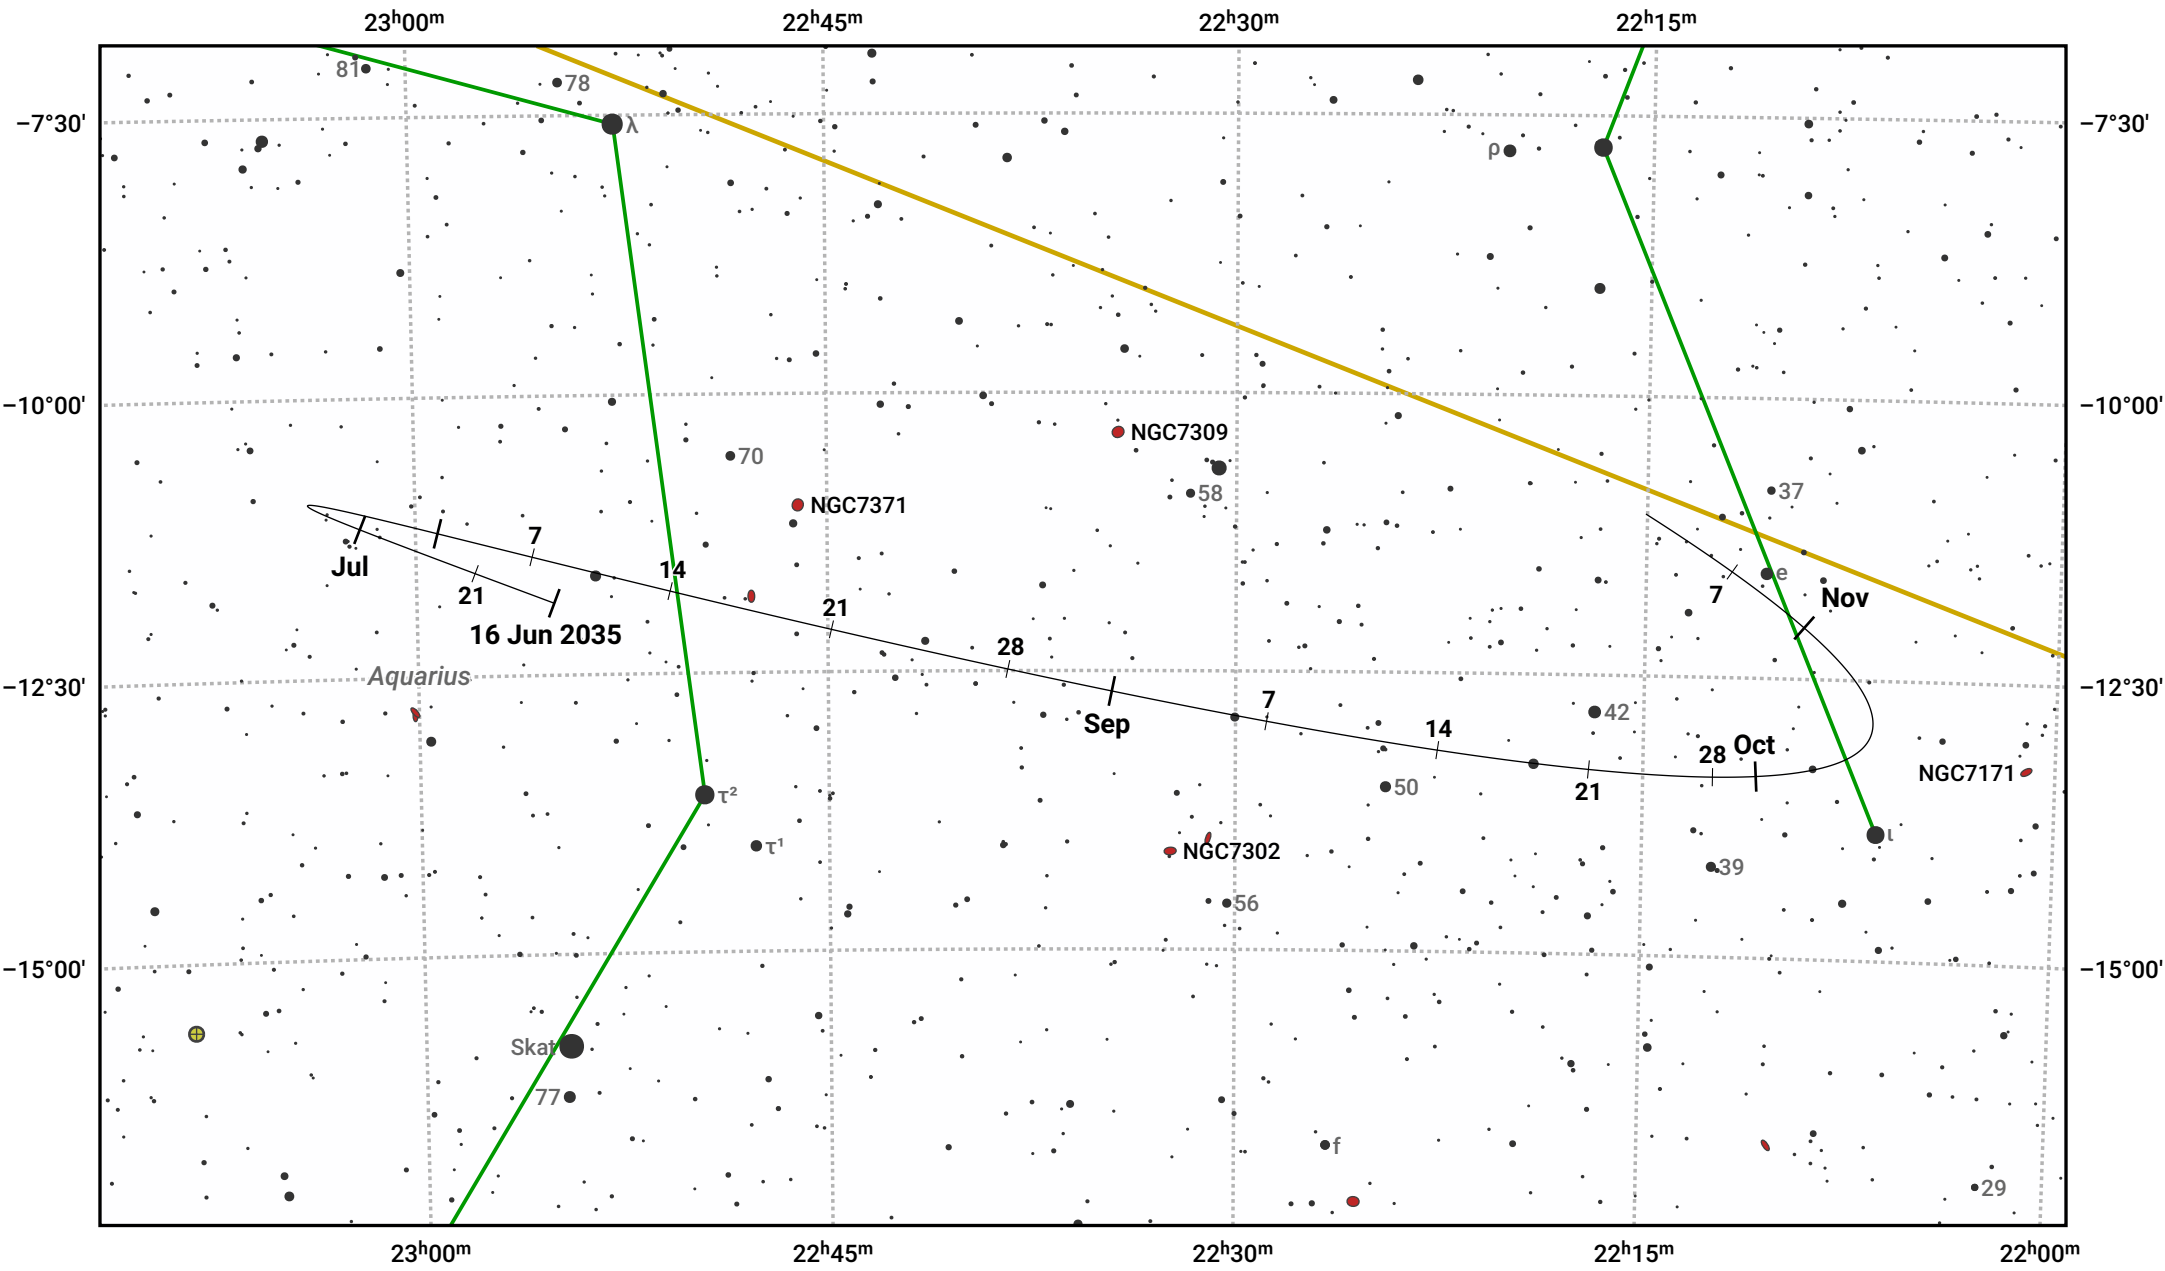

The path of Asteroid 29 Amphitrite around opposition on 30 Aug 2035

© Dominic Ford 2011–2024. Date markers placed at midnight UTC. Downloaded from <https://in-the-sky.org>

Magnitude scale: 10.0 9.0 8.0 7.0 6.0 5.0 4.0 3.0

— Ecliptic Plane

Galaxy Bright nebula Open cluster Globular cluster

Date	Mag	Phase
2035 Jul 1	10.5	97%
2035 Aug 1	9.8	99%
2035 Aug 4	9.8	99%
2035 Sep 1	9.1	100%
2035 Oct 1	9.8	98%
2035 Nov 1	10.4	96%