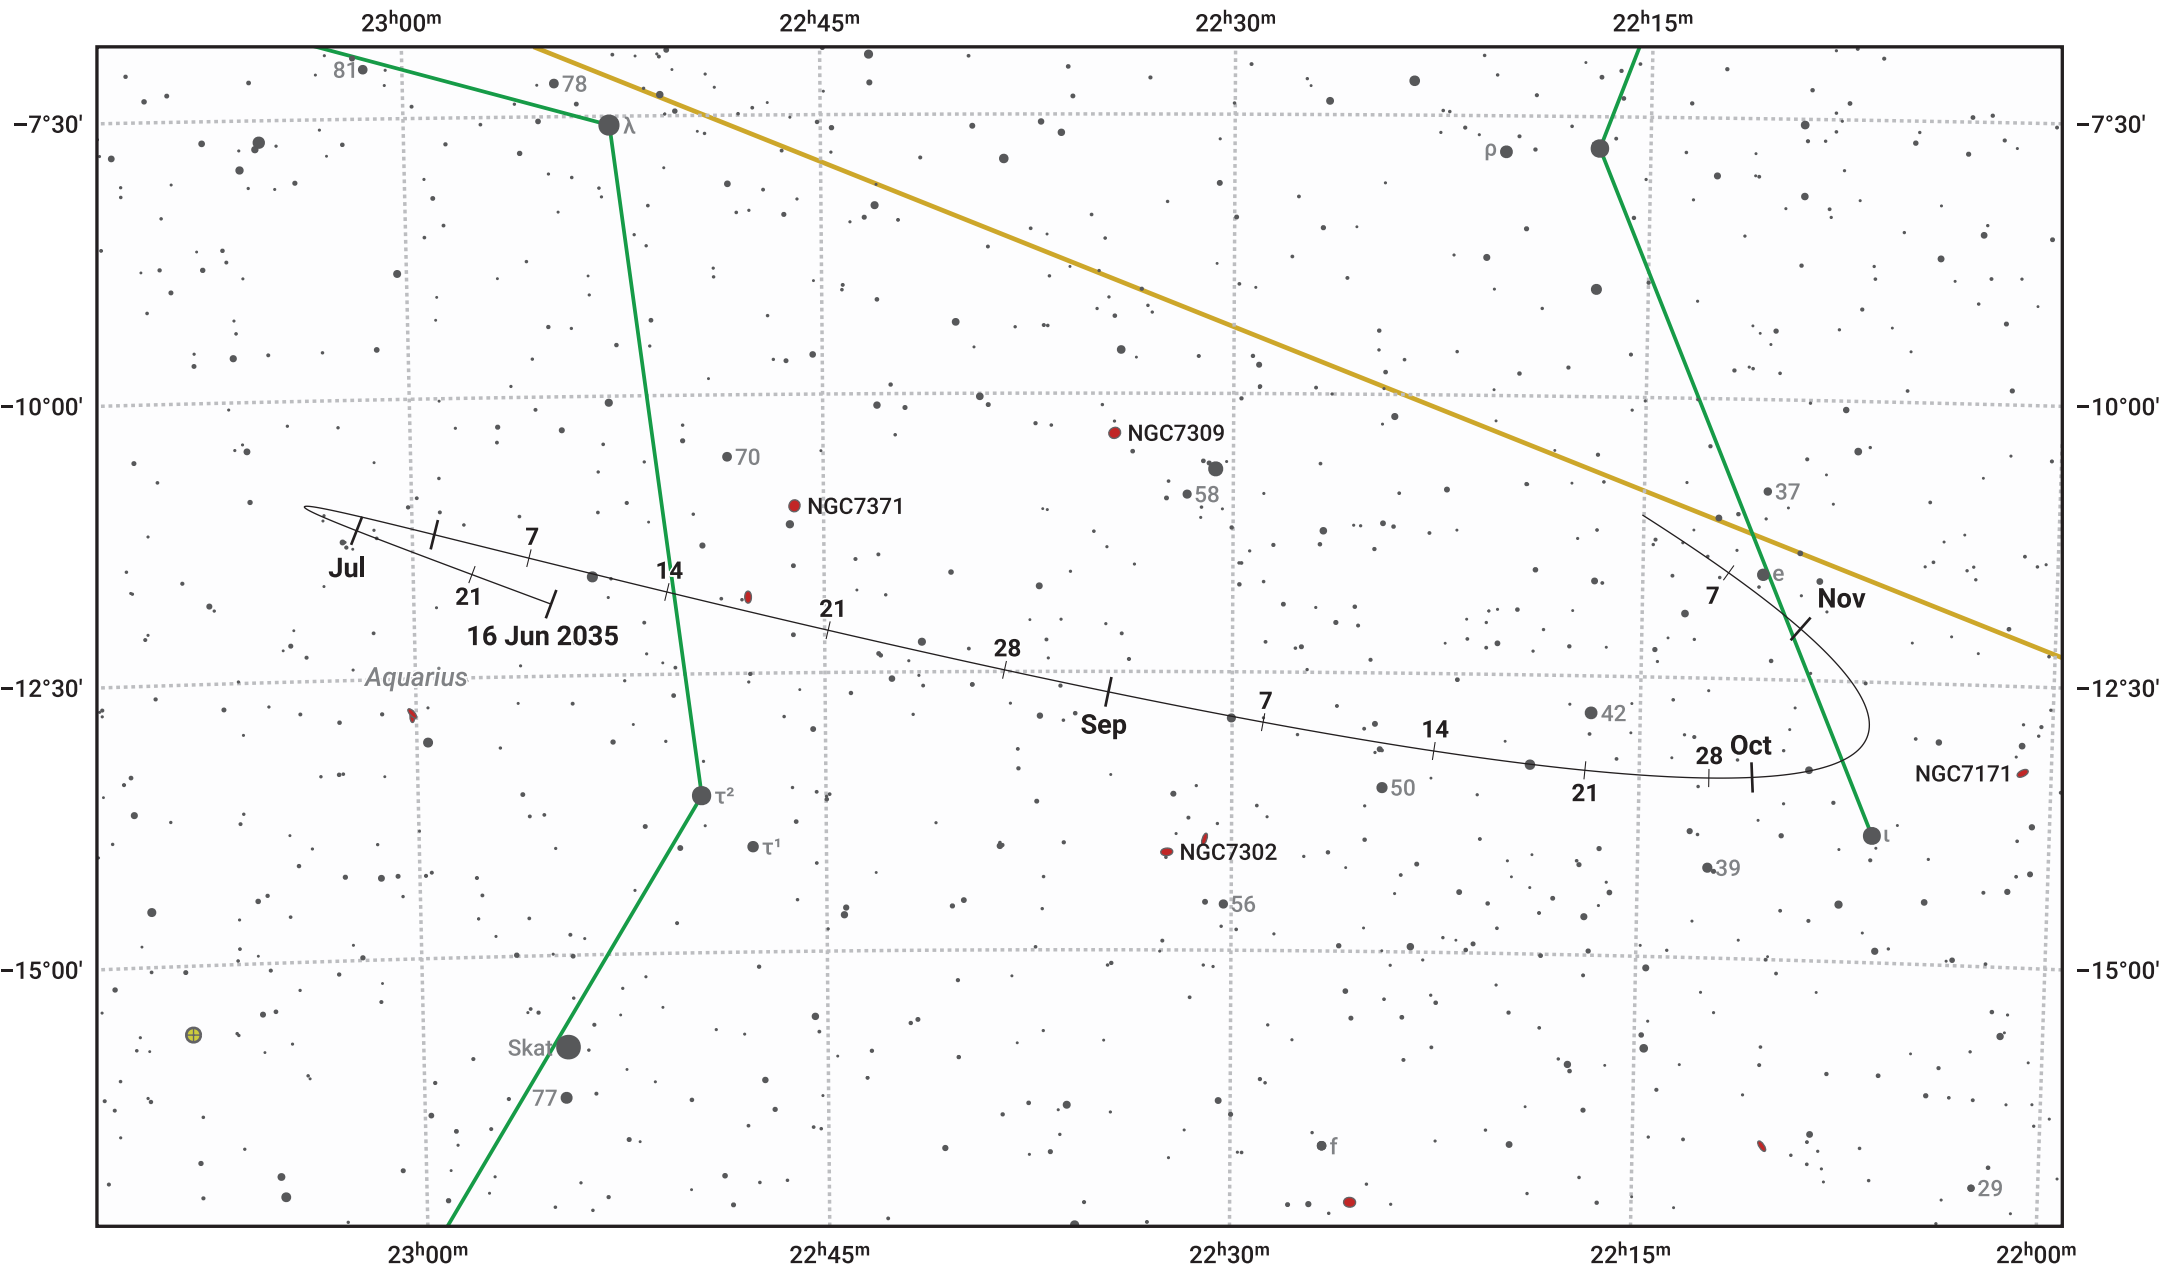

The path of Asteroid 29 Amphitrite around opposition on 30 Aug 2035

© Dominic Ford 2011–2024. Date markers placed at midnight UTC. Downloaded from <https://in-the-sky.org>

Magnitude scale: 10.0 9.0 8.0 7.0 6.0 5.0 4.0 3.0

— Ecliptic Plane

Galaxy Bright nebula Open cluster Globular cluster

Date	Mag	Phase
2035 Jul 1	10.5	97%
2035 Aug 1	9.8	99%
2035 Aug 4	9.8	99%
2035 Sep 1	9.1	100%
2035 Oct 1	9.8	98%
2035 Nov 1	10.4	96%