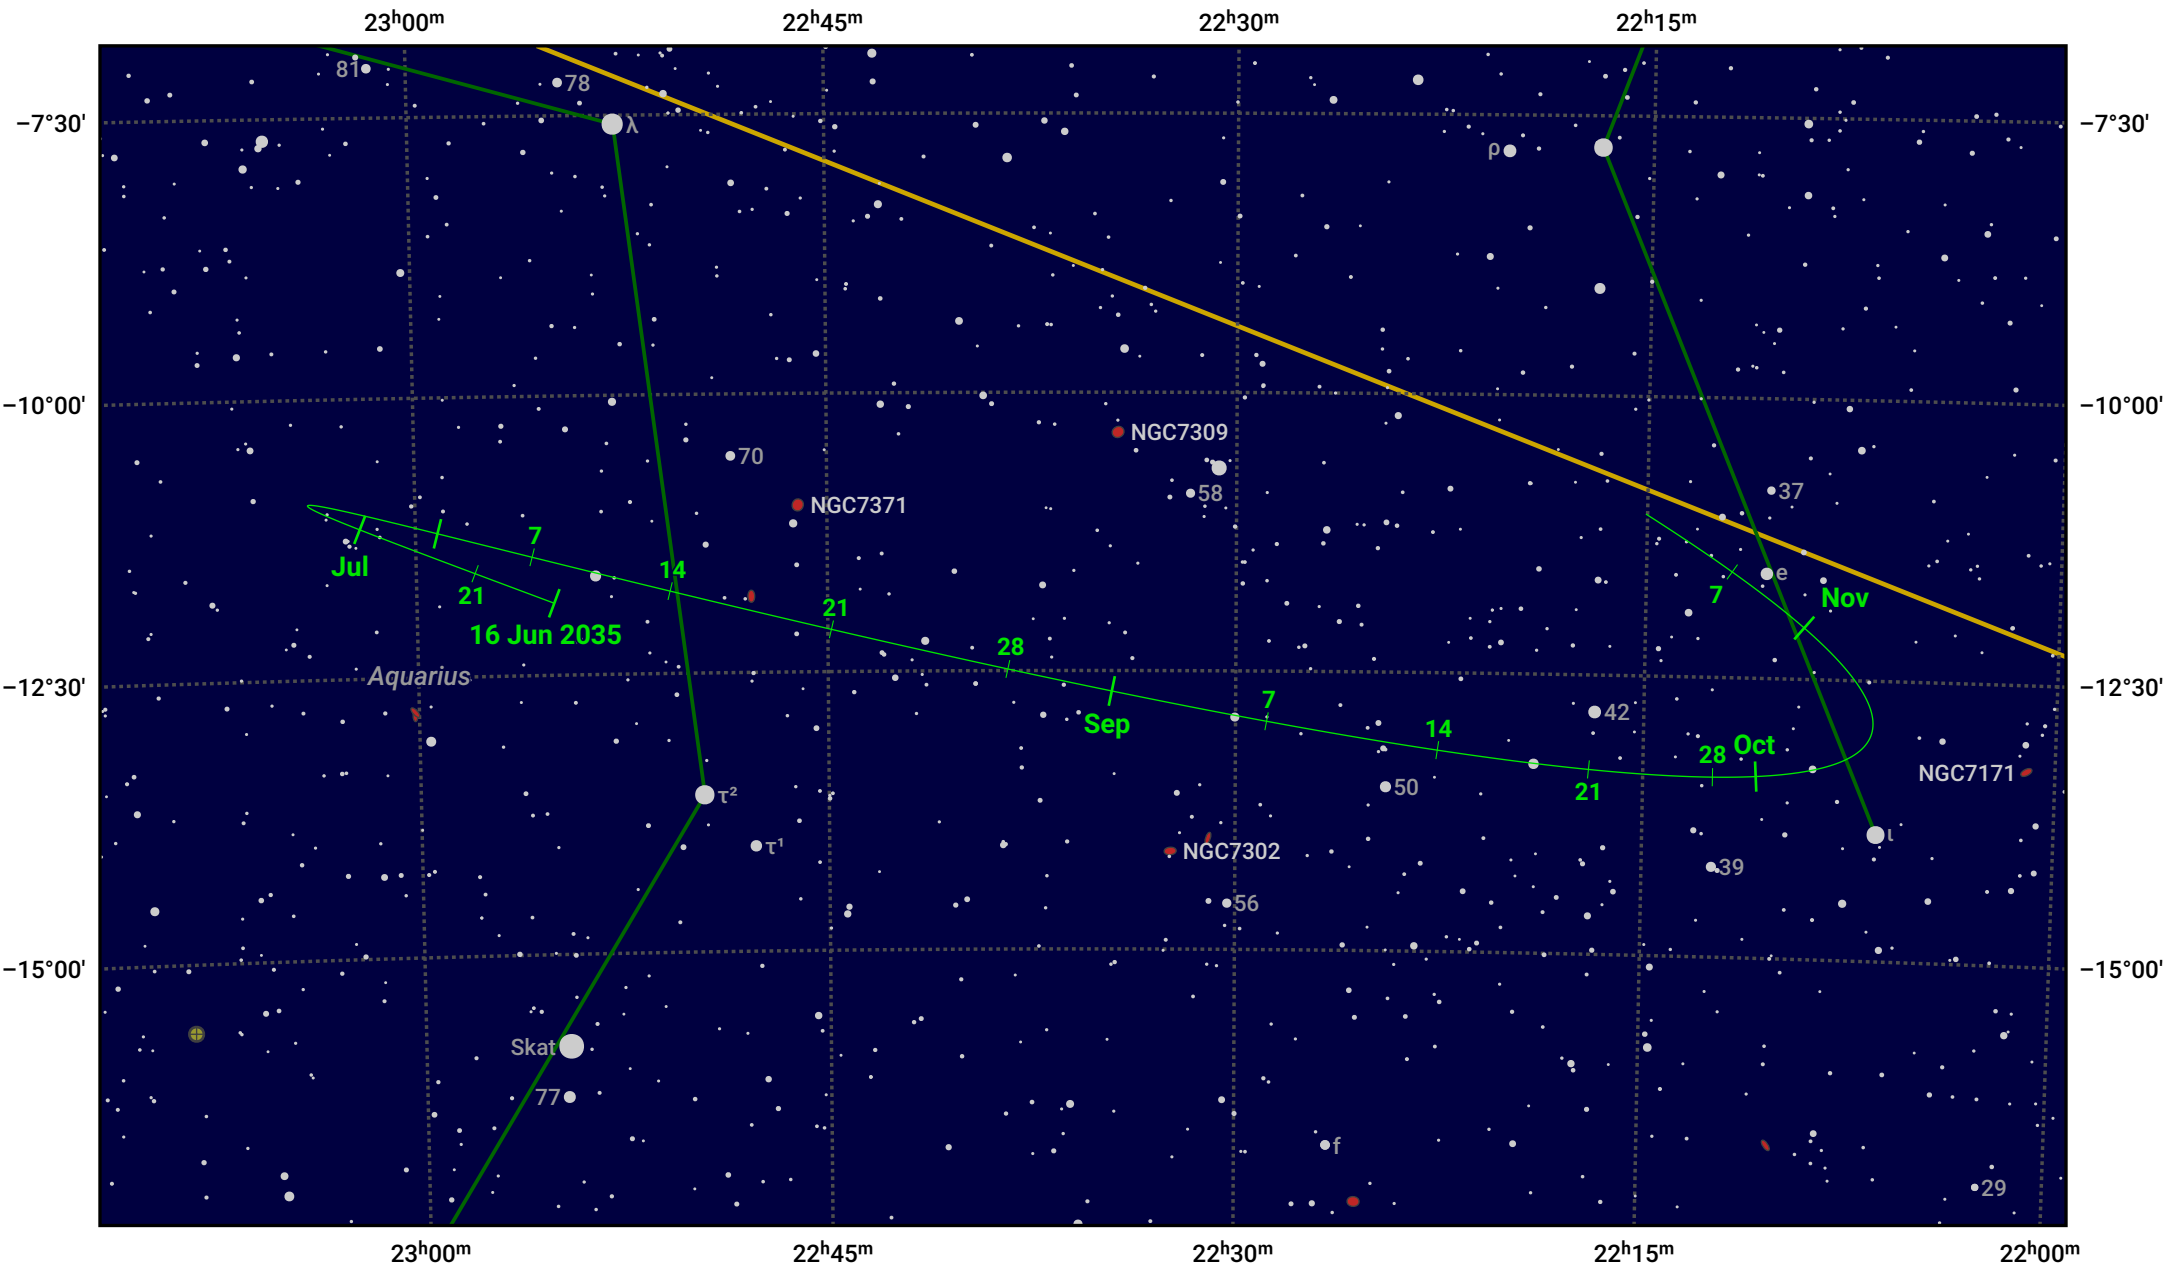

# The path of Asteroid 29 Amphitrite around opposition on 30 Aug 2035

© Dominic Ford 2011–2024. Date markers placed at midnight UTC. Downloaded from <https://in-the-sky.org>

Magnitude scale: 10.0 9.0 8.0 7.0 6.0 5.0 4.0 3.0

— Ecliptic Plane

Galaxy    Bright nebula    Open cluster    Globular cluster

Date	Mag	Phase
2035 Jul 1	10.5	97%
2035 Aug 1	9.8	99%
2035 Aug 4	9.8	99%
2035 Sep 1	9.1	100%
2035 Oct 1	9.8	98%
2035 Nov 1	10.4	96%