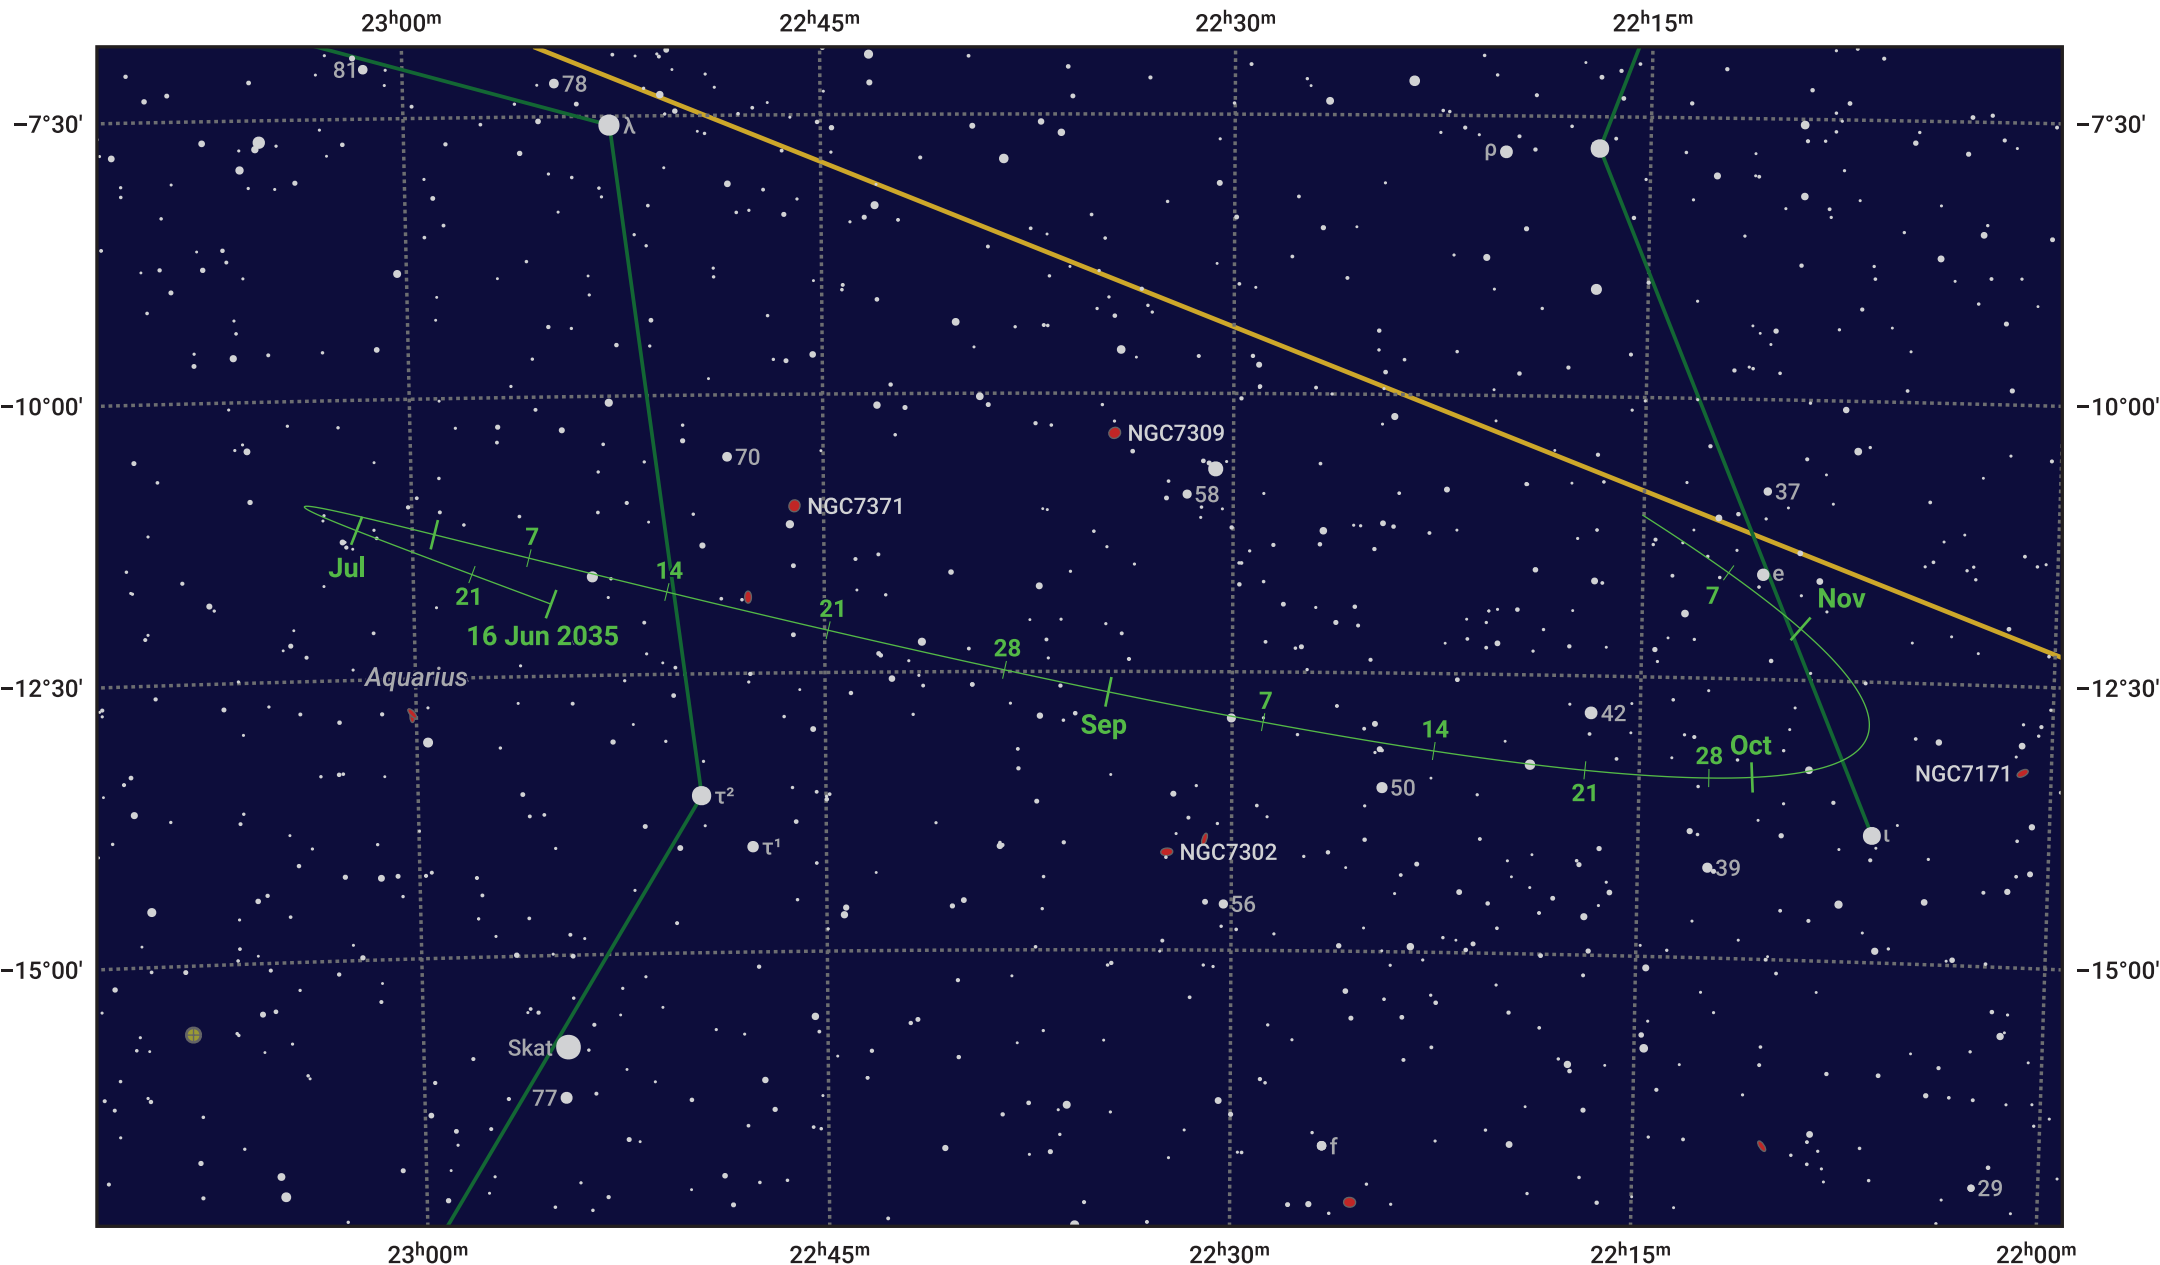

The path of Asteroid 29 Amphitrite around opposition on 30 Aug 2035

© Dominic Ford 2011–2024. Date markers placed at midnight UTC. Downloaded from <https://in-the-sky.org>

Magnitude scale: ● 10.0 ● 9.0 ● 8.0 ● 7.0 ● 6.0 ● 5.0 ● 4.0 ● 3.0

— Ecliptic Plane

● Galaxy ● Bright nebula ● Open cluster ● Globular cluster

Date	Mag	Phase
2035 Jul 1	10.5	97%
2035 Aug 1	9.8	99%
2035 Aug 4	9.8	99%
2035 Sep 1	9.1	100%
2035 Oct 1	9.8	98%
2035 Nov 1	10.4	96%