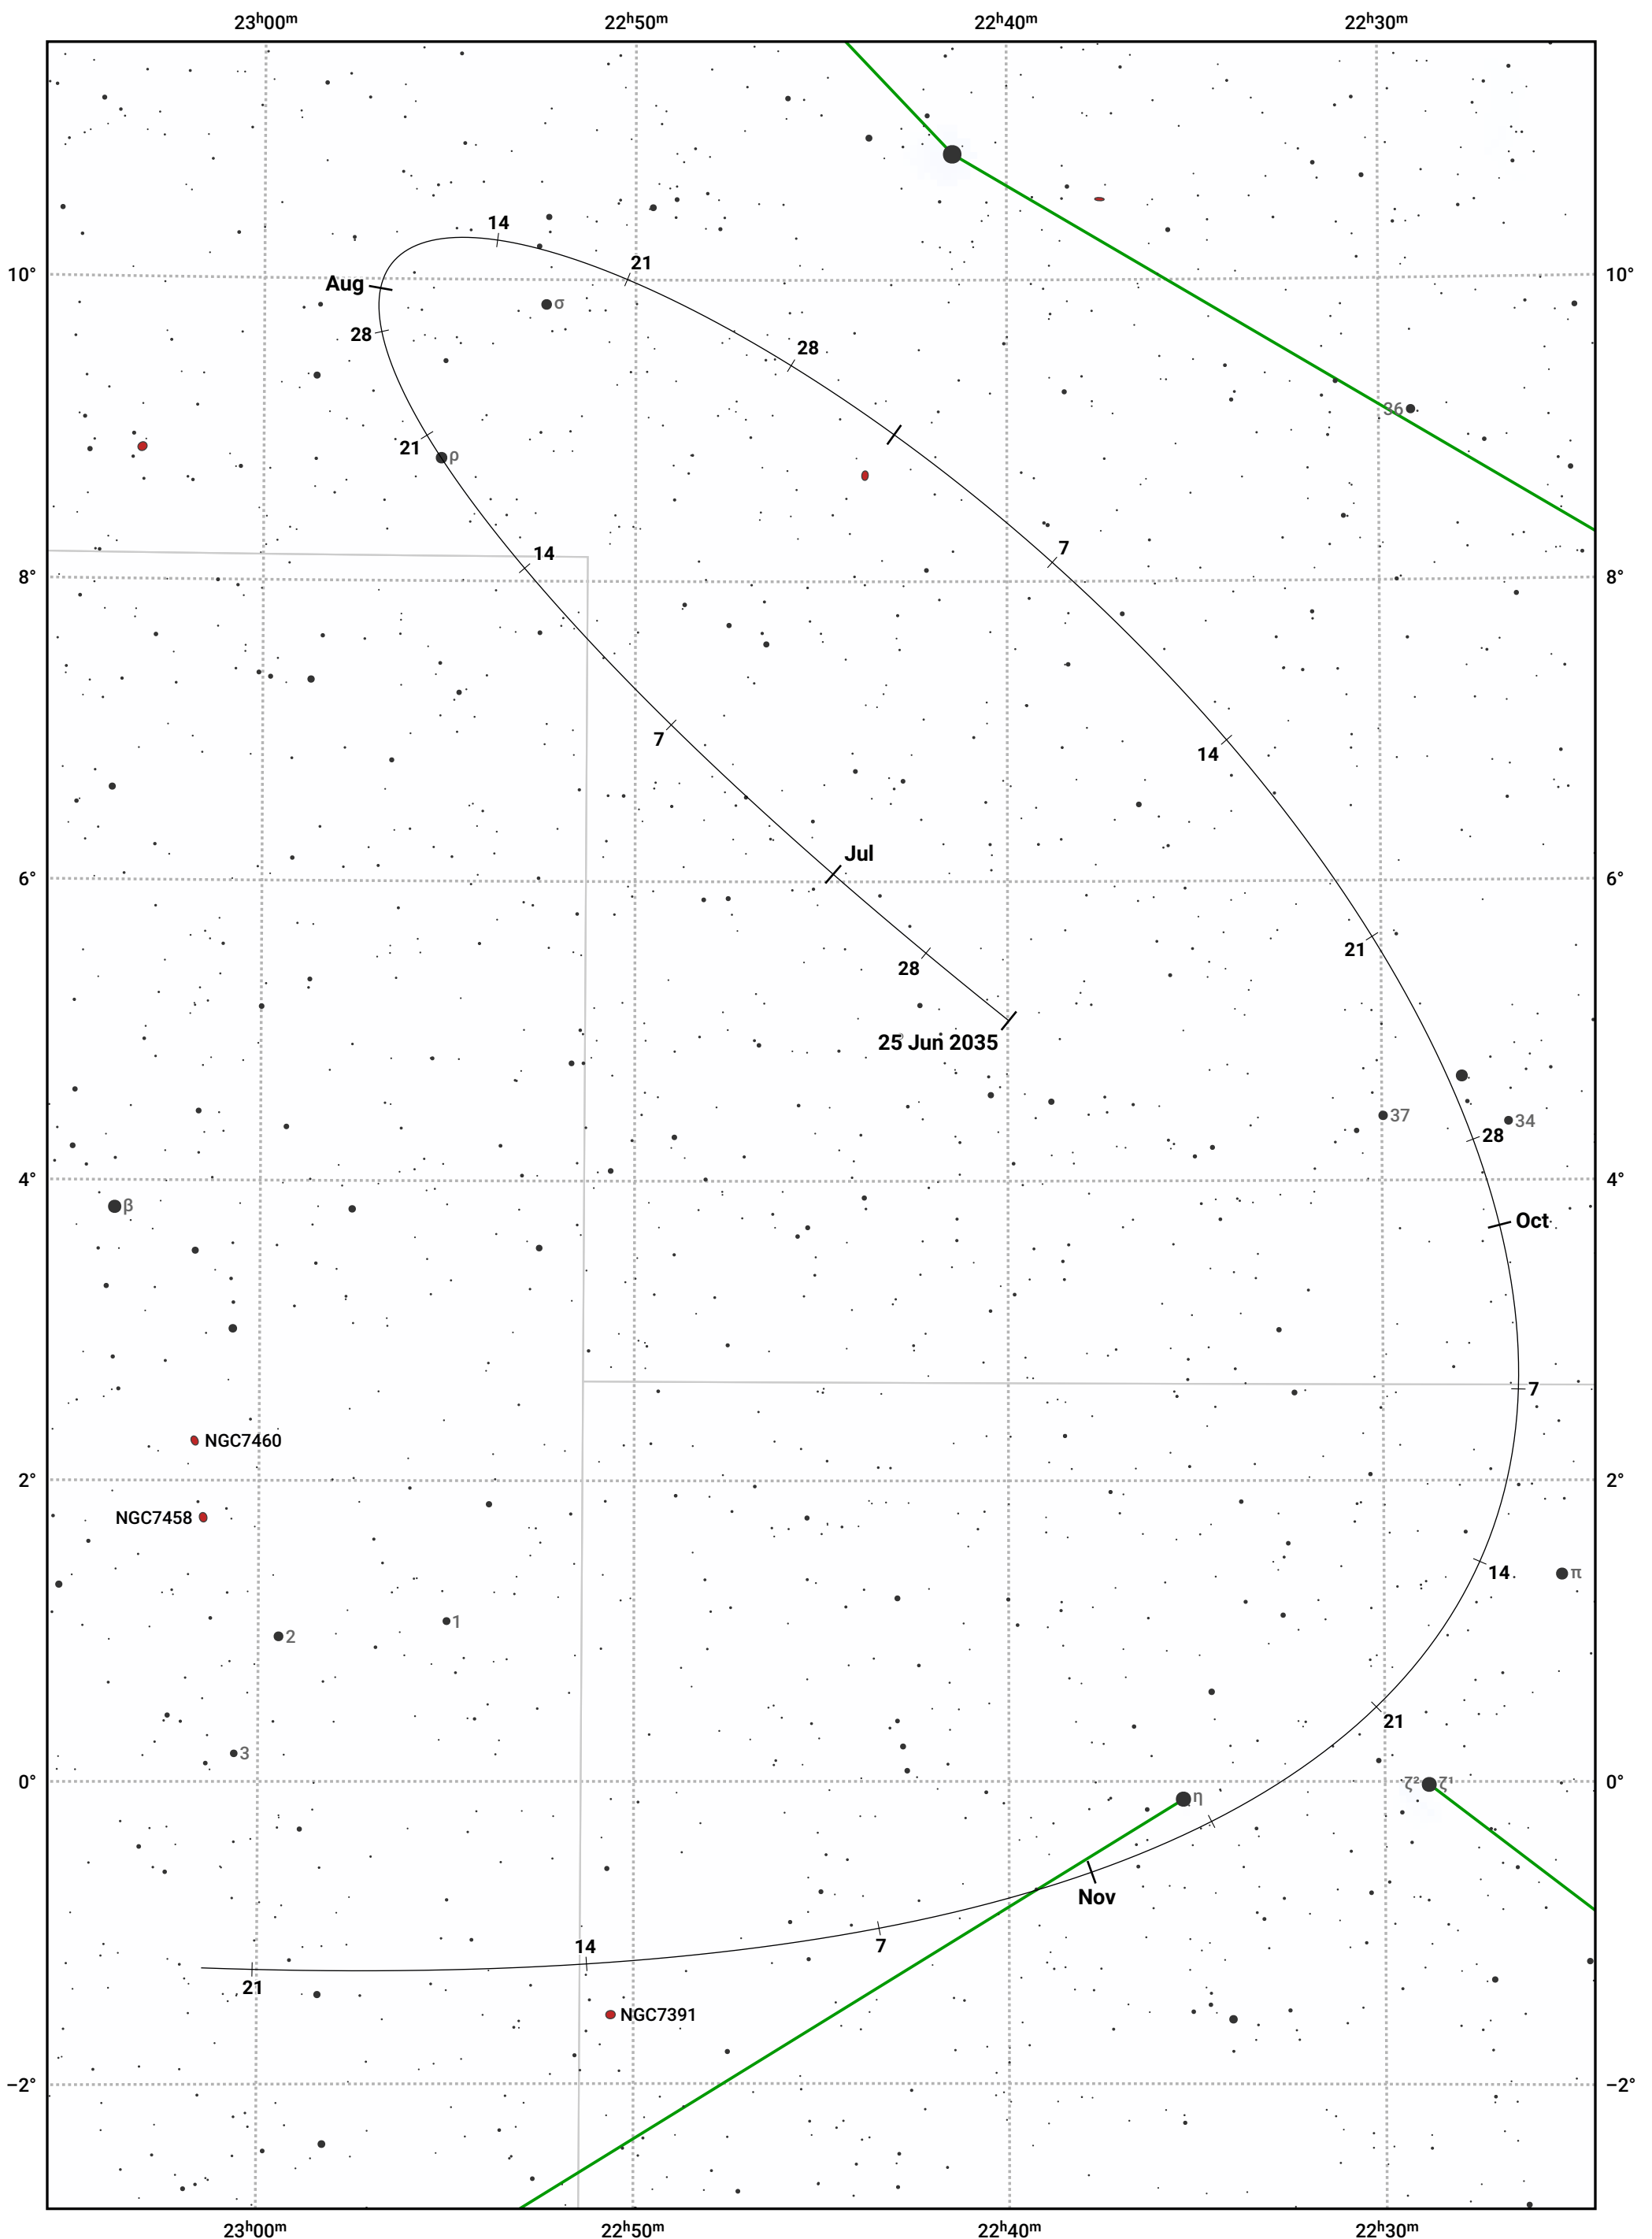

The path of Asteroid 80 Sappho around opposition on 8 Sep 2035

© Dominic Ford 2011–2024. Date markers placed at midnight UTC. Downloaded from <https://in-the-sky.org>

Magnitude scale: 11.0 10.0 9.0 8.0 7.0 6.0 5.0 4.0 3.0

— Ecliptic Plane

Galaxy Bright nebula Open cluster Globular cluster

Date	Mag	Phase
2035 Jul 1	11.3	94%
2035 Aug 1	10.5	96%
2035 Aug 5	10.4	97%
2035 Sep 1	9.7	99%
2035 Oct 1	10.0	98%
2035 Nov 1	10.8	95%