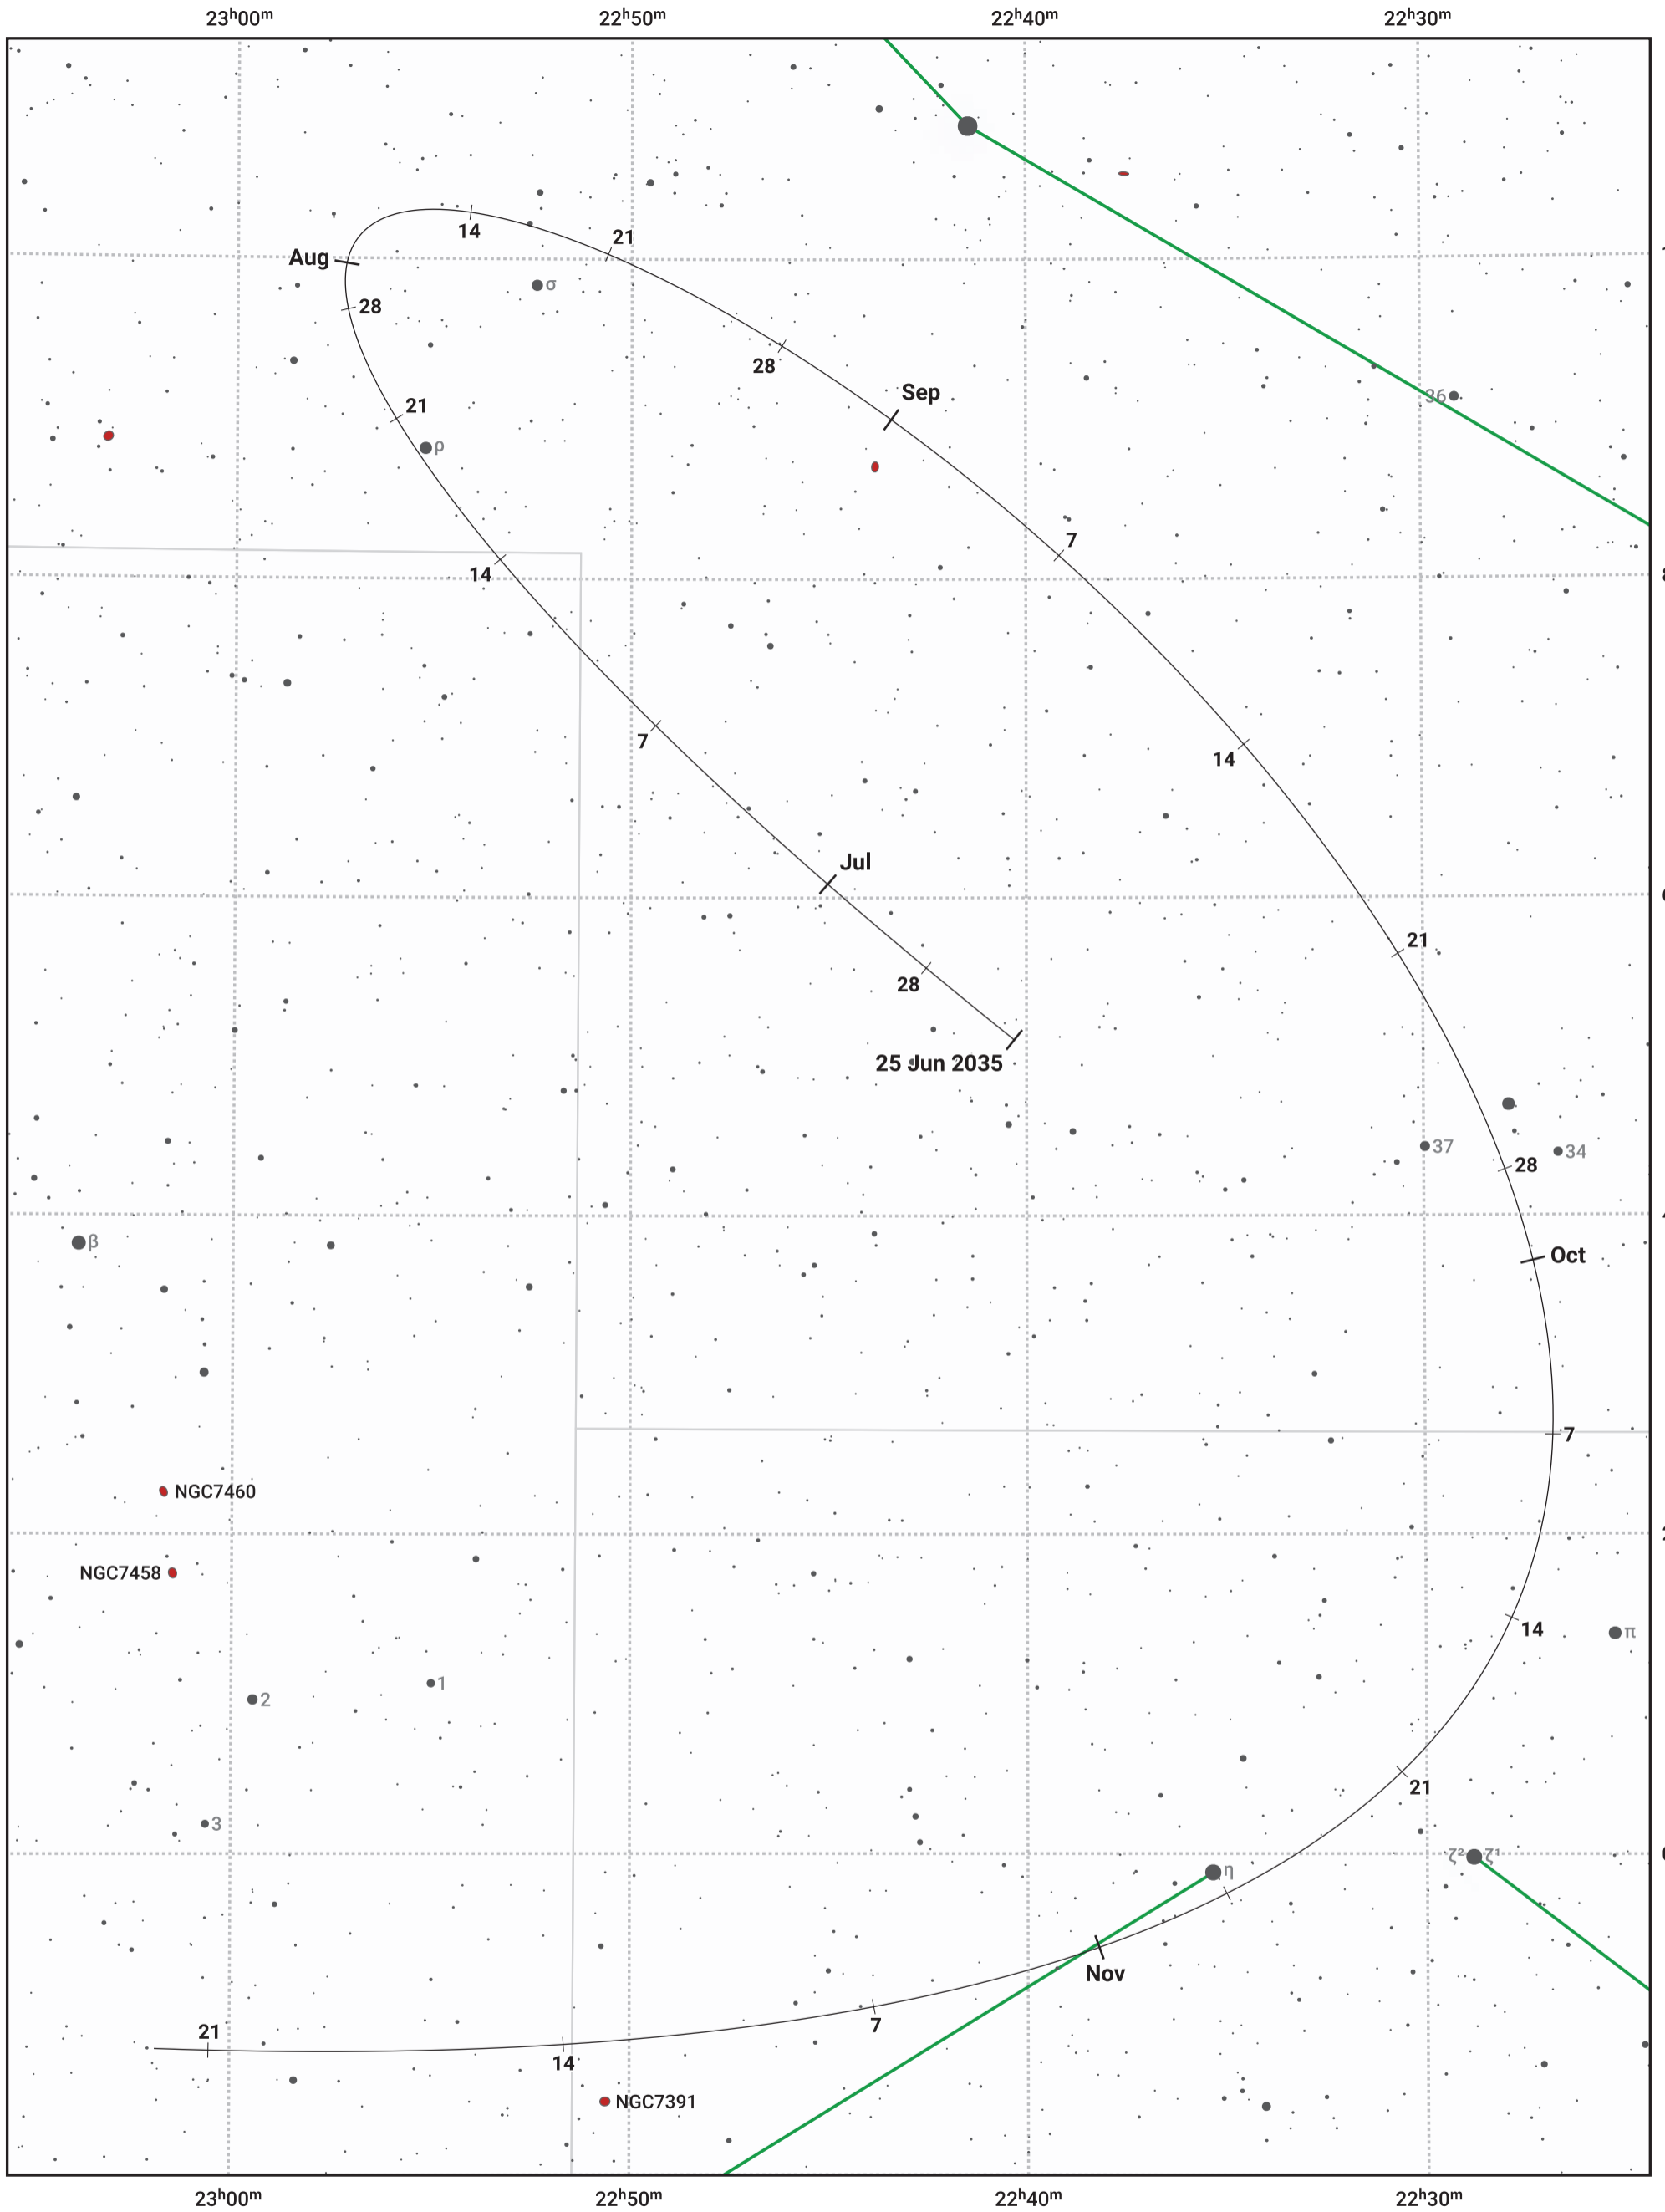

The path of Asteroid 80 Sappho around opposition on 8 Sep 2035

© Dominic Ford 2011–2024. Date markers placed at midnight UTC. Downloaded from <https://in-the-sky.org>

Magnitude scale: 11.0 10.0 9.0 8.0 7.0 6.0 5.0 4.0 3.0

— Ecliptic Plane

Galaxy Bright nebula Open cluster Globular cluster

Date	Mag	Phase
2035 Jul 1	11.3	94%
2035 Aug 1	10.6	96%
2035 Aug 5	10.4	97%
2035 Sep 1	9.8	99%
2035 Oct 1	10.1	98%
2035 Nov 1	10.9	95%