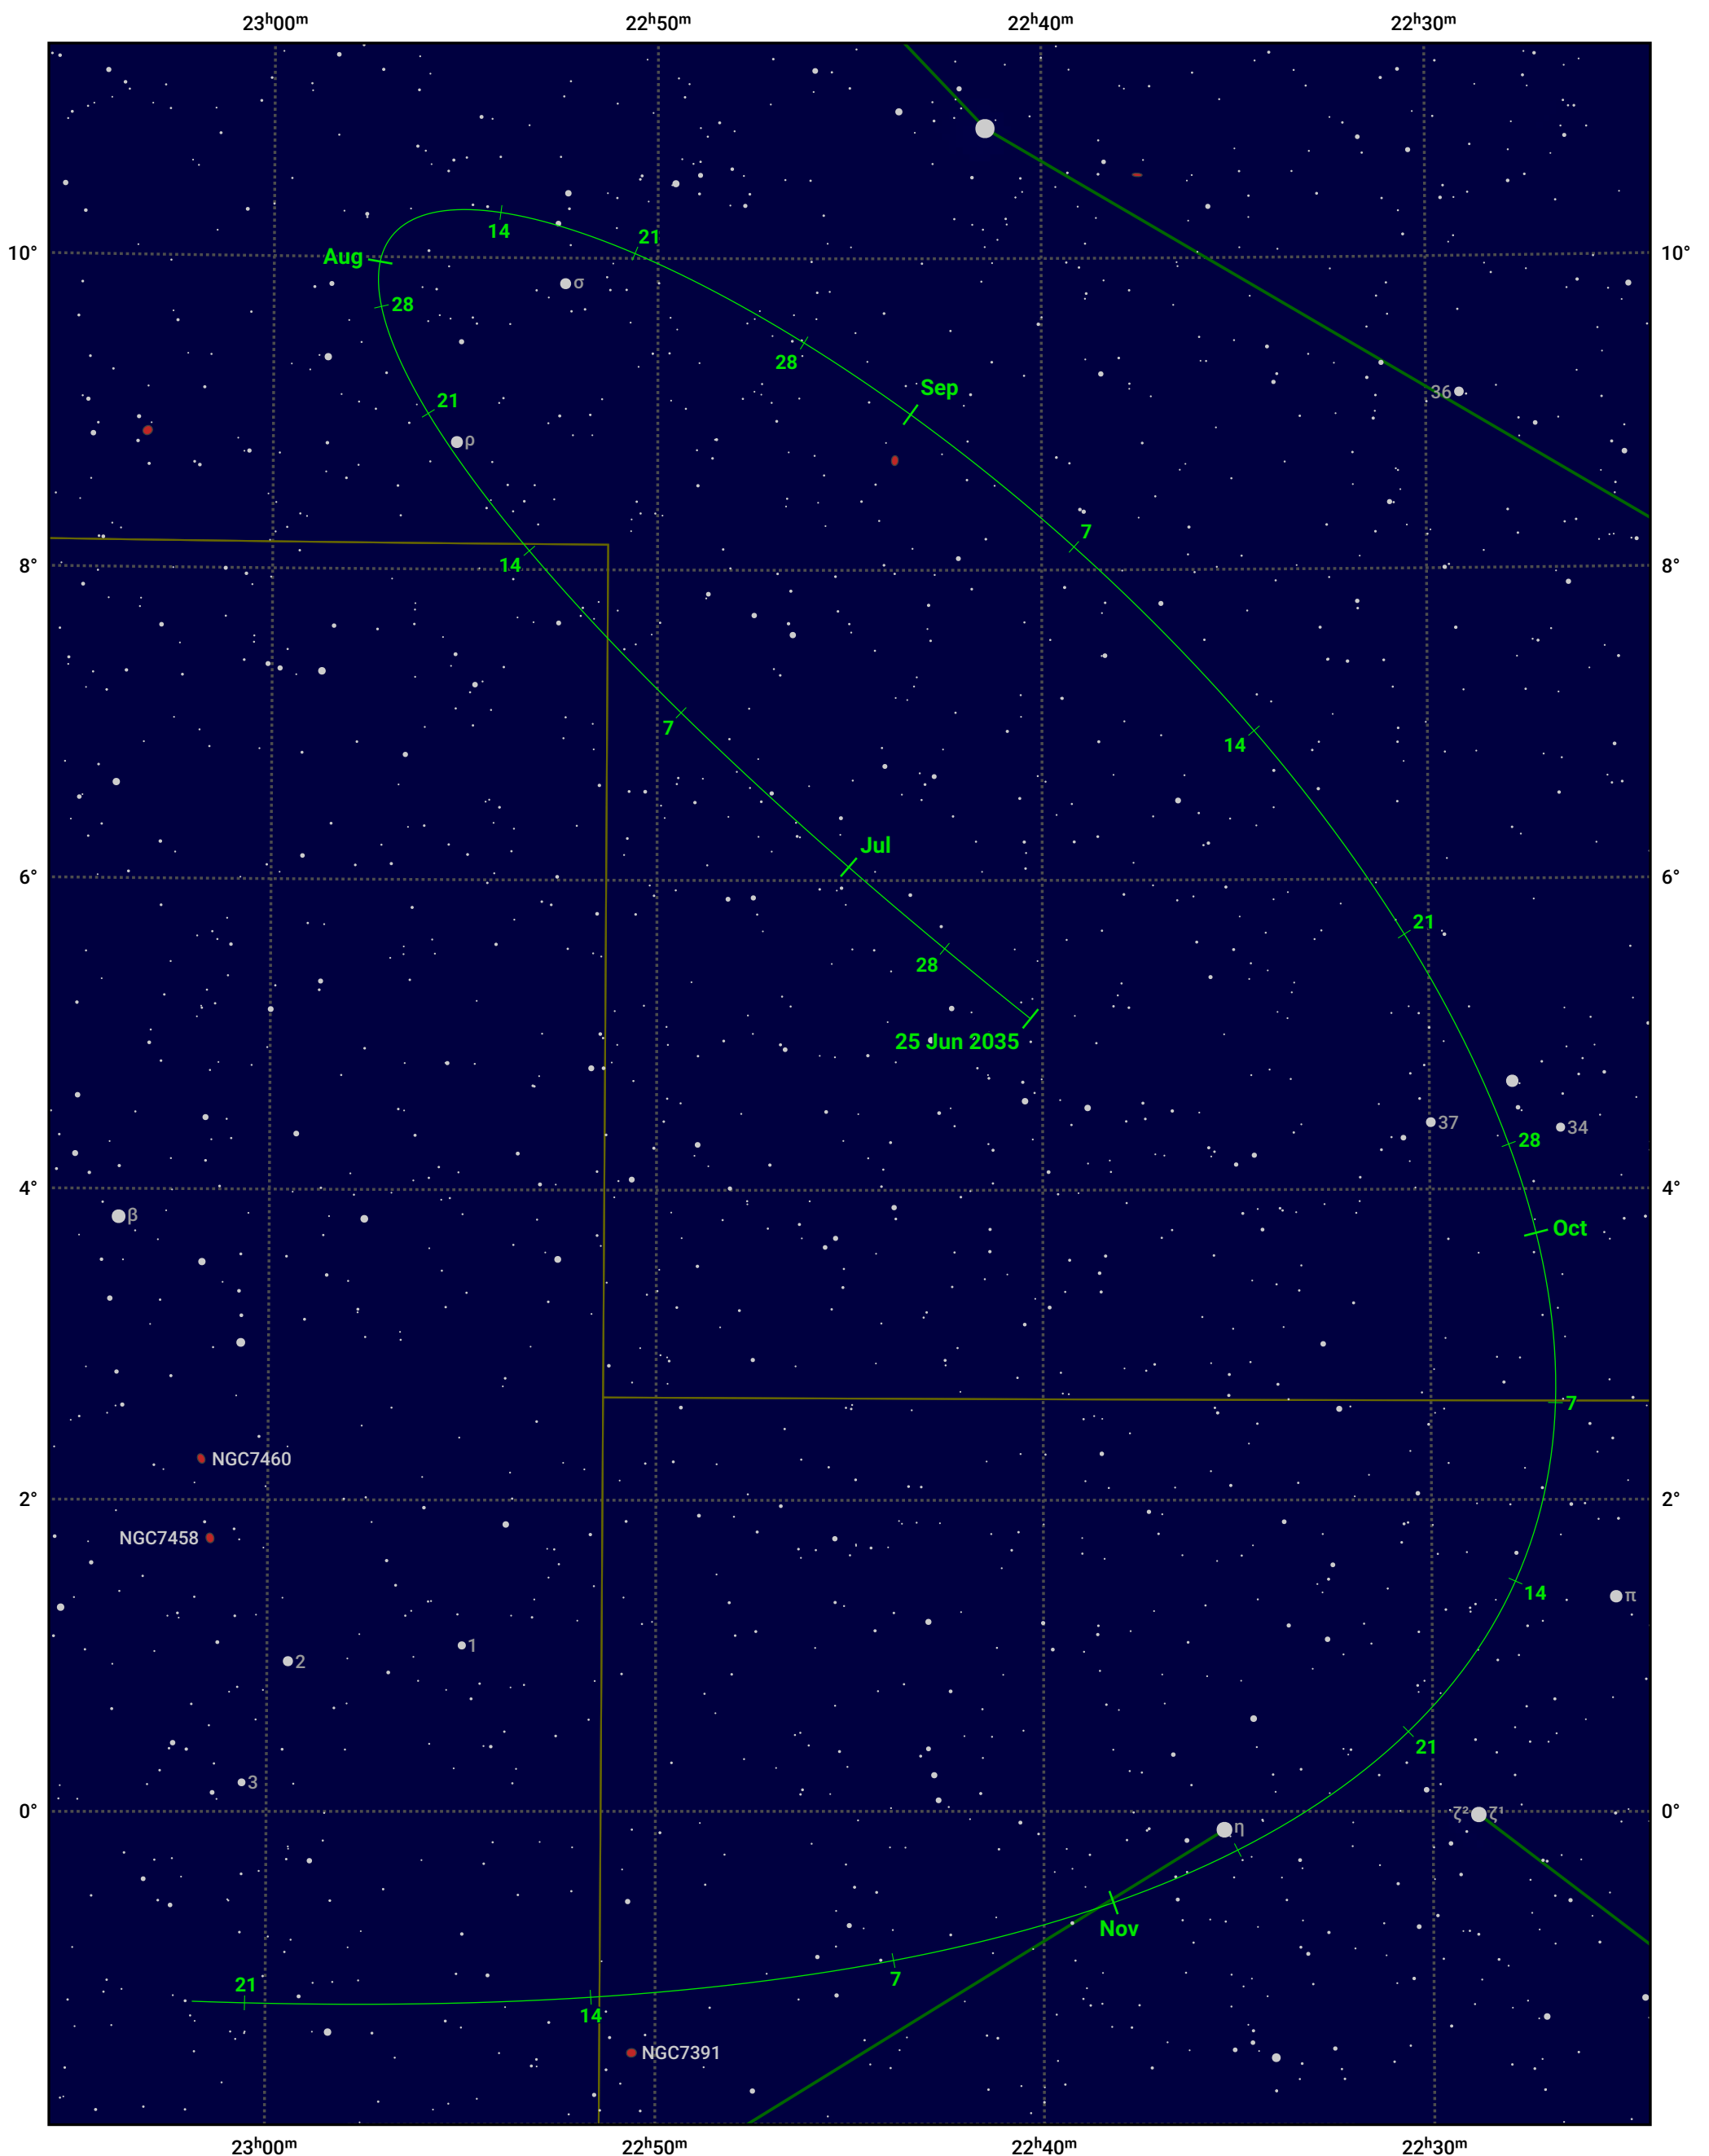

# The path of Asteroid 80 Sappho around opposition on 8 Sep 2035

© Dominic Ford 2011–2024. Date markers placed at midnight UTC. Downloaded from <https://in-the-sky.org>

Magnitude scale: 11.0 10.0 9.0 8.0 7.0 6.0 5.0 4.0 3.0

— Ecliptic Plane

Galaxy Bright nebula Open cluster Globular cluster

Date	Mag	Phase
2035 Jul 1	11.3	94%
2035 Aug 1	10.6	96%
2035 Aug 5	10.4	97%
2035 Sep 1	9.8	99%
2035 Oct 1	10.1	98%
2035 Nov 1	10.9	95%