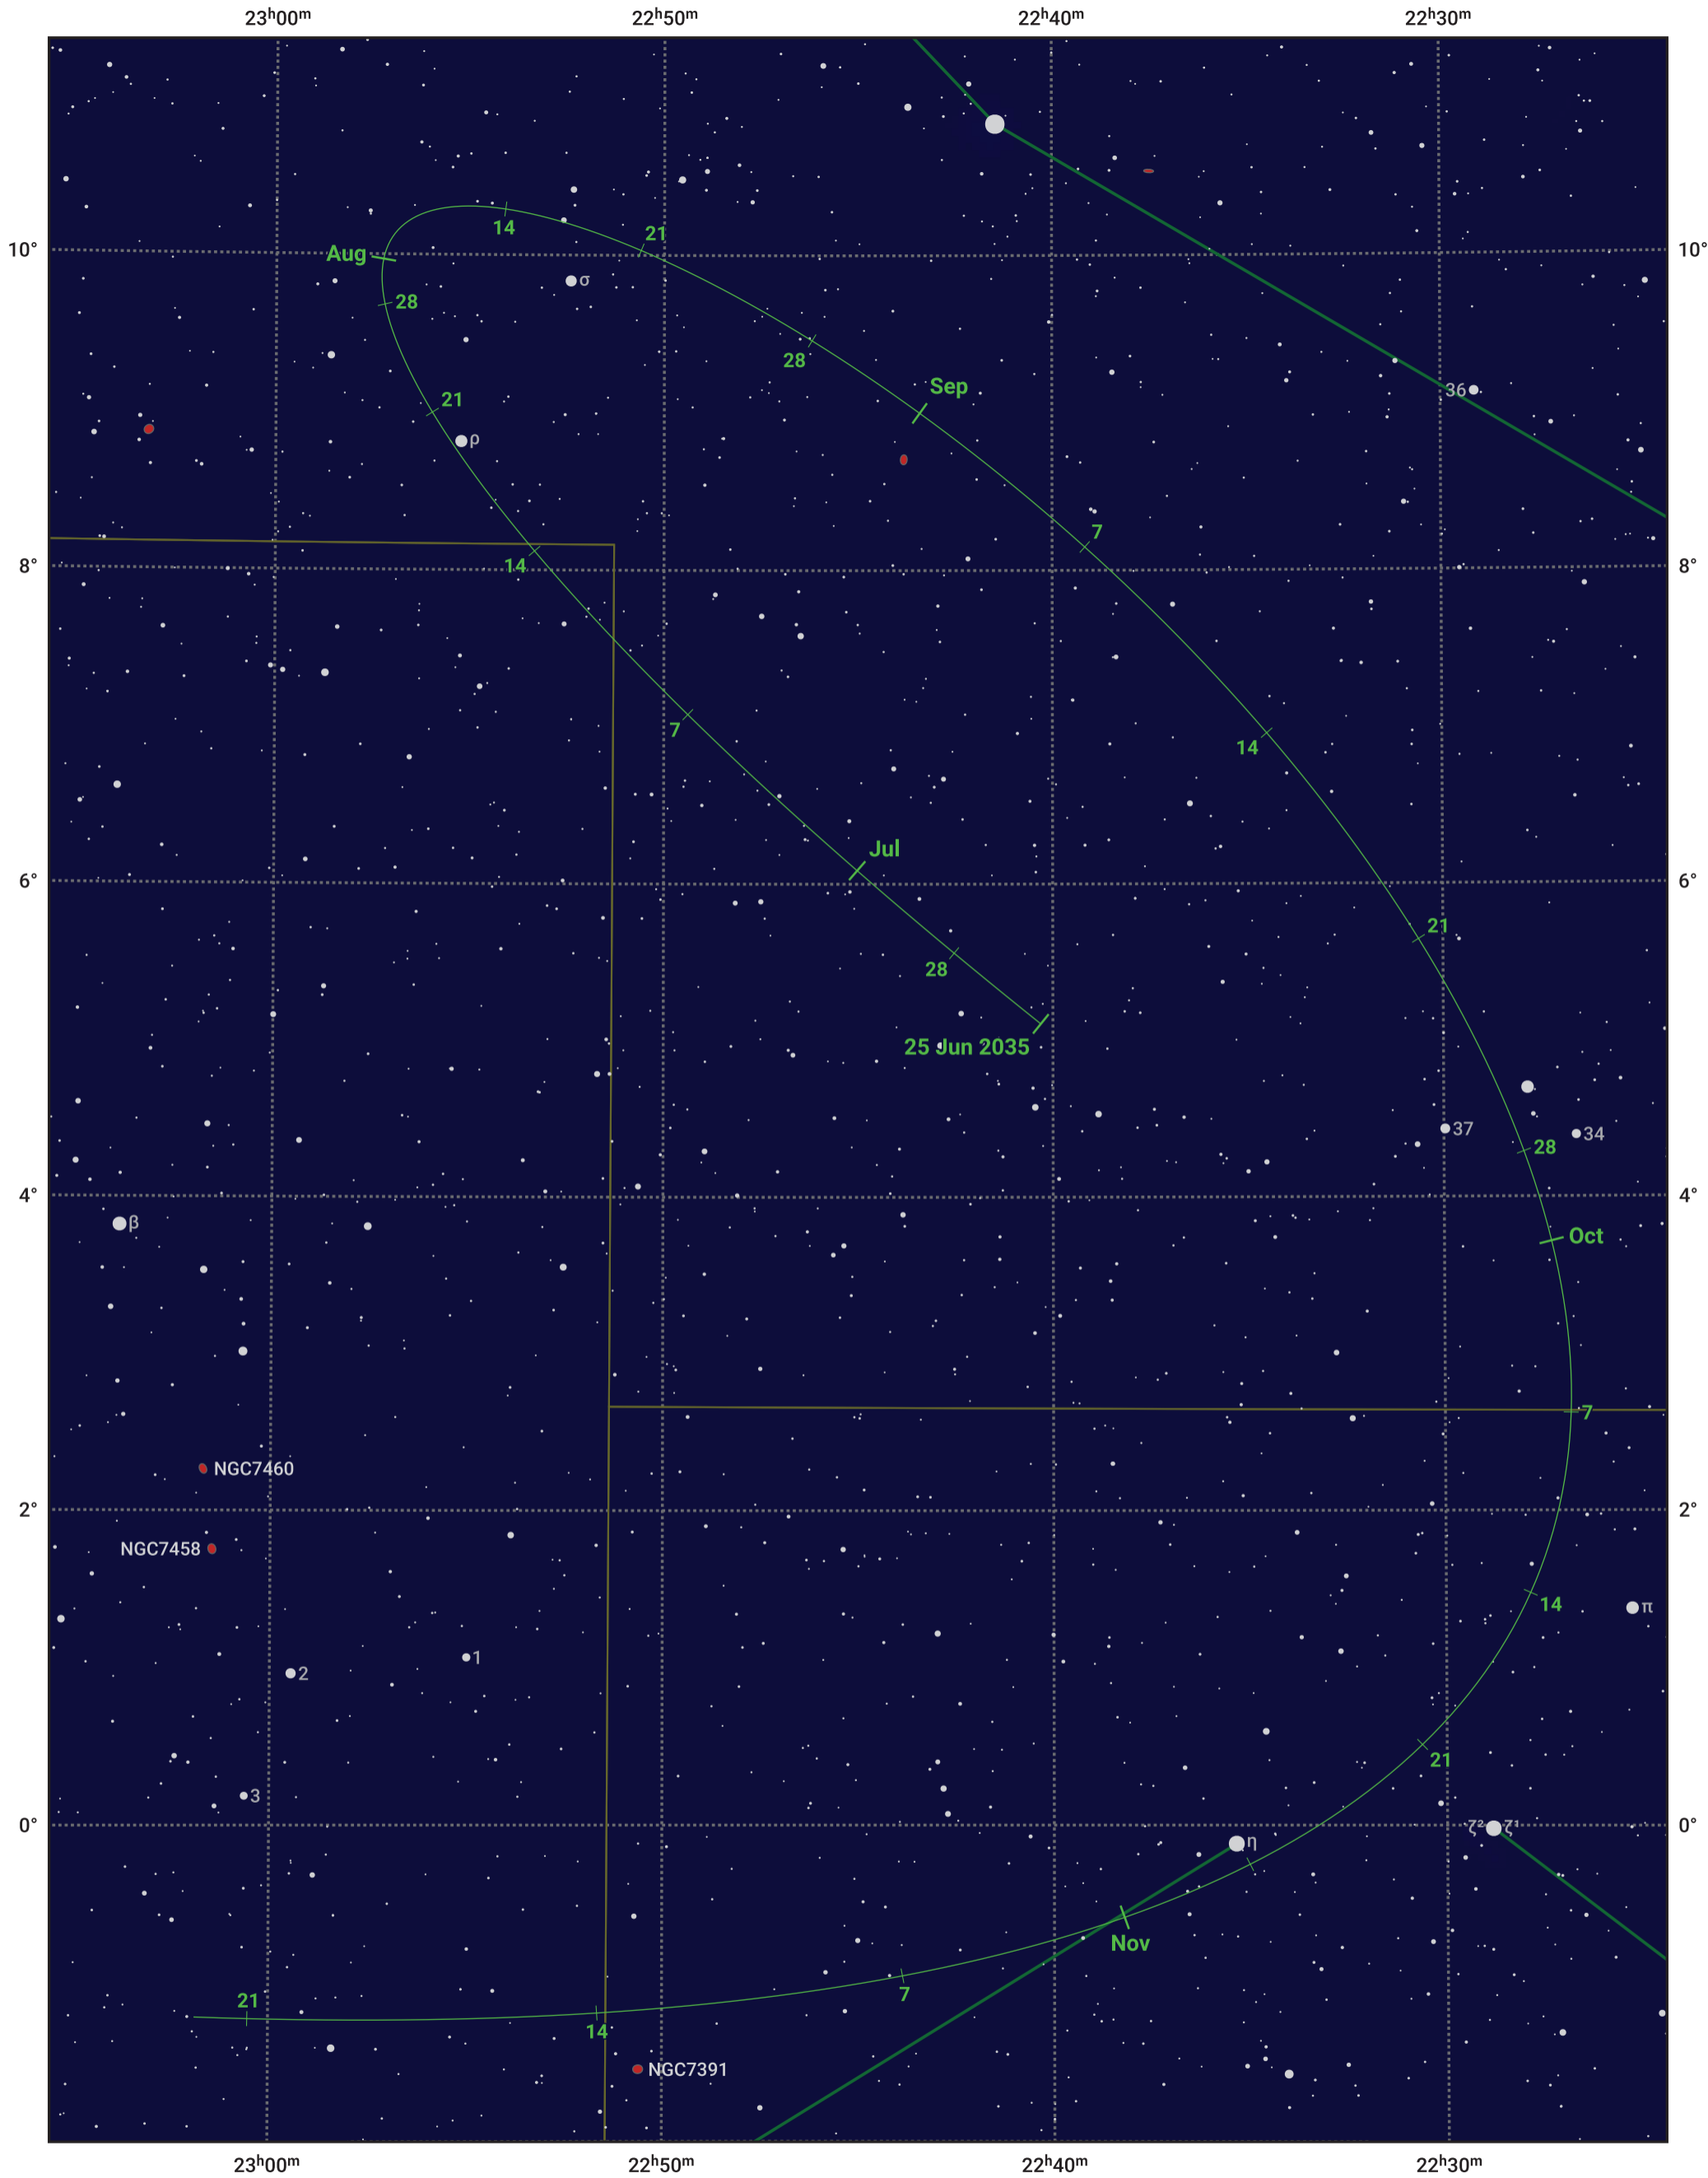

The path of Asteroid 80 Sappho around opposition on 8 Sep 2035

© Dominic Ford 2011–2024. Date markers placed at midnight UTC. Downloaded from <https://in-the-sky.org>

Magnitude scale: 11.0 10.0 9.0 8.0 7.0 6.0 5.0 4.0 3.0

— Ecliptic Plane

Galaxy Bright nebula Open cluster Globular cluster

Date	Mag	Phase
2035 Jul 1	11.3	94%
2035 Aug 1	10.6	96%
2035 Aug 5	10.4	97%
2035 Sep 1	9.8	99%
2035 Oct 1	10.1	98%
2035 Nov 1	10.9	95%