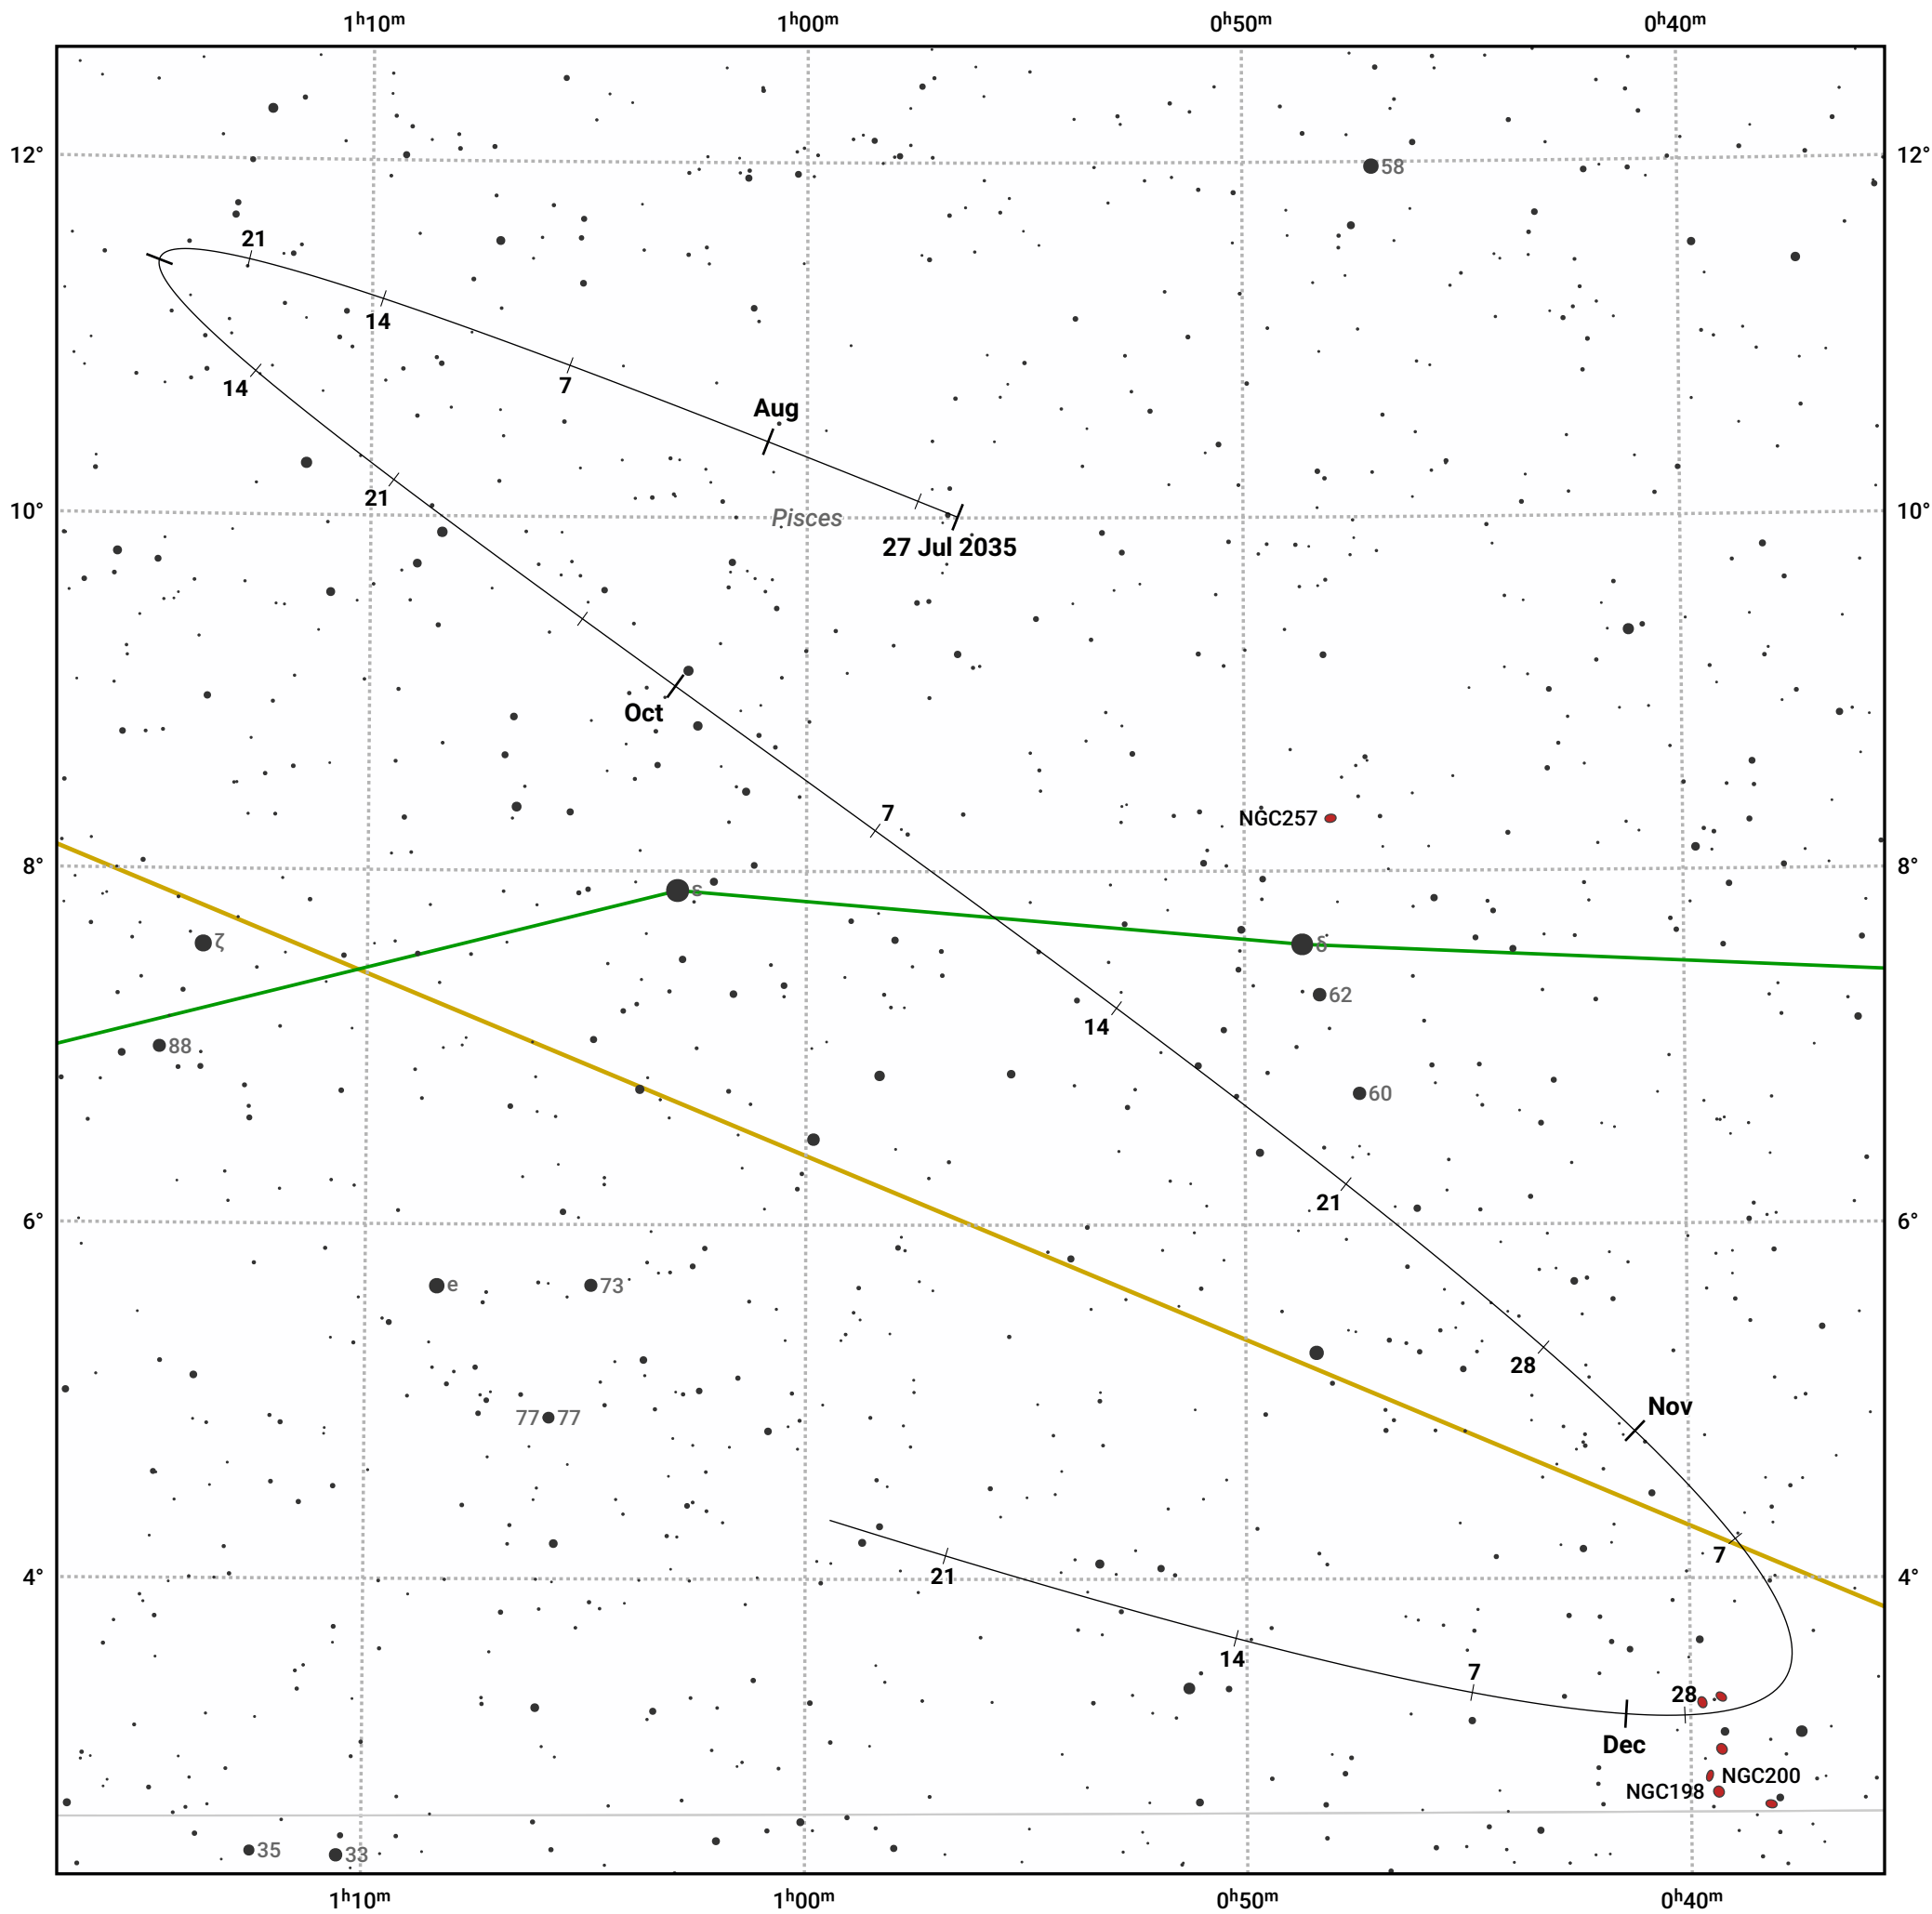

# The path of Asteroid 79 Eurynome around opposition on 10 Oct 2035

© Dominic Ford 2011–2024. Date markers placed at midnight UTC. Downloaded from <https://in-the-sky.org>

Magnitude scale: · 11.0 · 10.0 · 9.0 · 8.0 · 7.0 · 6.0 ● 5.0 ● 4.0

— Ecliptic Plane

● Galaxy    ■ Bright nebula    ● Open cluster    ⊕ Globular cluster

Date	Mag	Phase
2035 Aug 1	11.6	95%
2035 Sep 1	10.8	97%
2035 Sep 5	10.7	98%
2035 Oct 1	9.9	100%
2035 Oct 6	9.7	100%
2035 Nov 1	10.2	99%
2035 Nov 20	10.7	97%
2035 Dec 1	10.9	95%