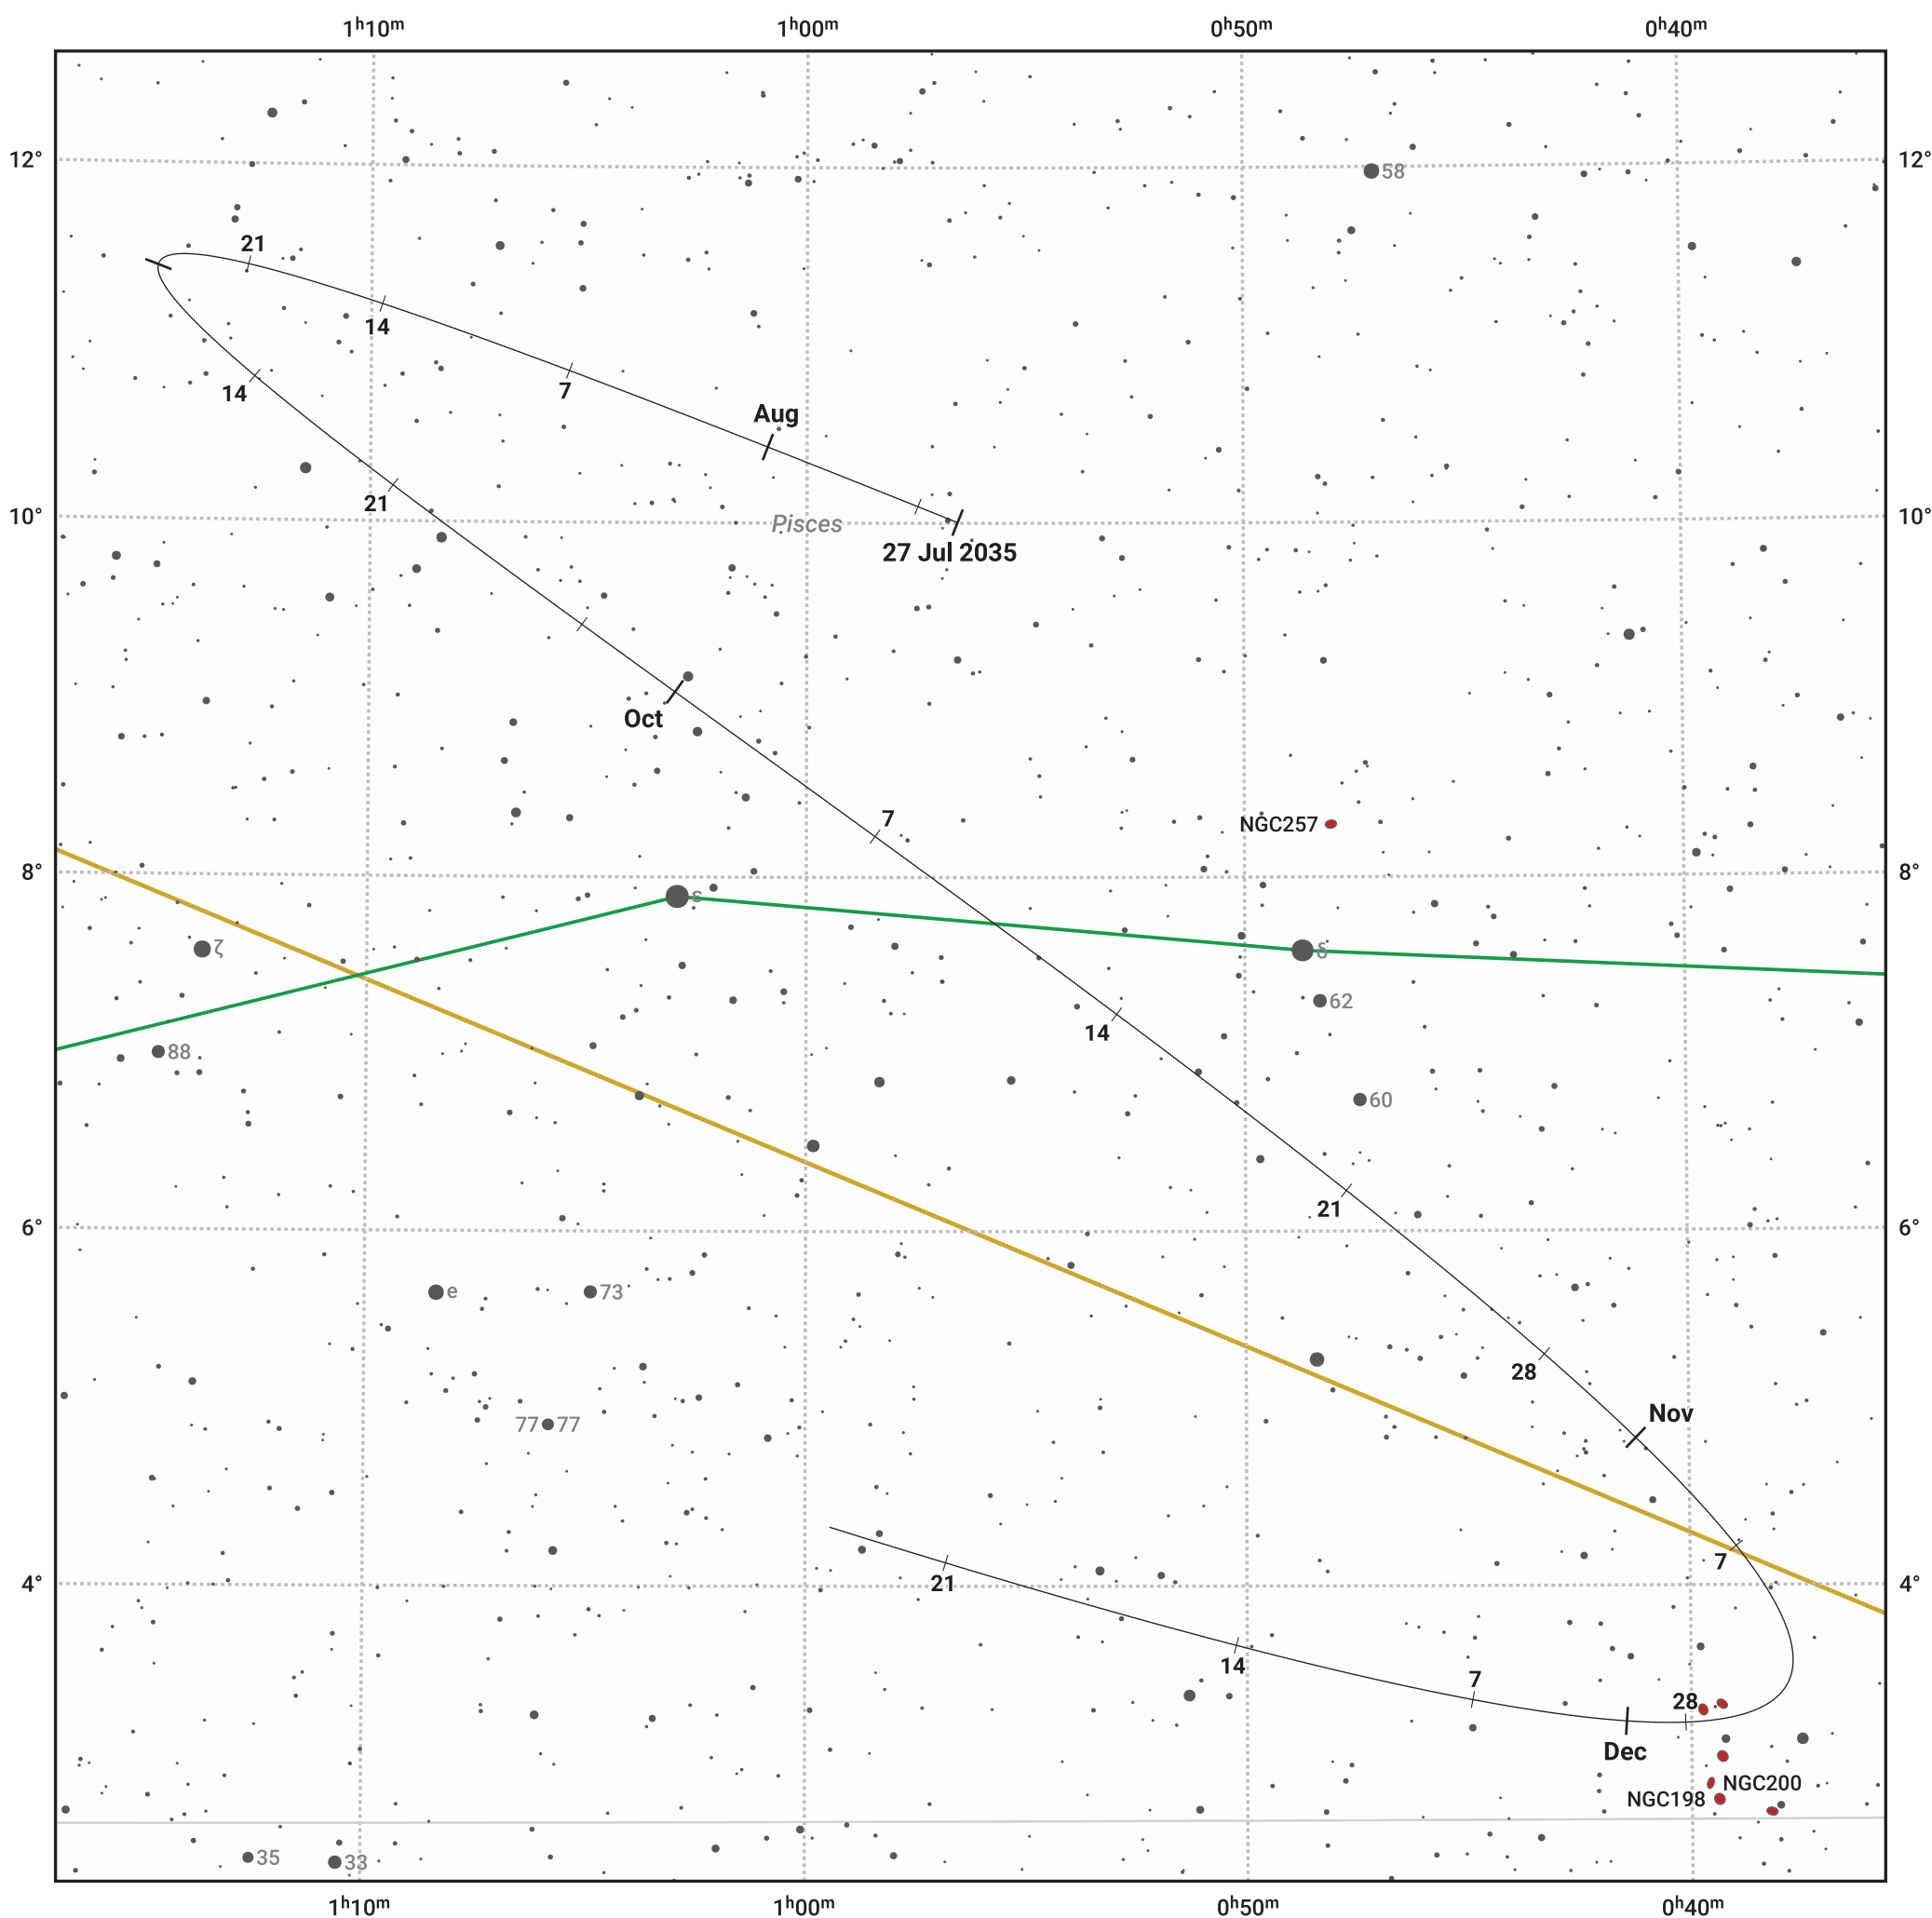

The path of Asteroid 79 Eurynome around opposition on 10 Oct 2035

© Dominic Ford 2011–2024. Date markers placed at midnight UTC. Downloaded from <https://in-the-sky.org>

Magnitude scale: 11.0 10.0 9.0 8.0 7.0 6.0 5.0 4.0

— Ecliptic Plane

- Galaxy
- Bright nebula
- Open cluster
- ⊕ Globular cluster

Date	Mag	Phase
2035 Aug 1	11.6	95%
2035 Sep 1	10.8	97%
2035 Sep 5	10.7	98%
2035 Oct 1	9.9	100%
2035 Oct 6	9.7	100%
2035 Nov 1	10.2	99%
2035 Nov 20	10.7	97%
2035 Dec 1	10.9	95%