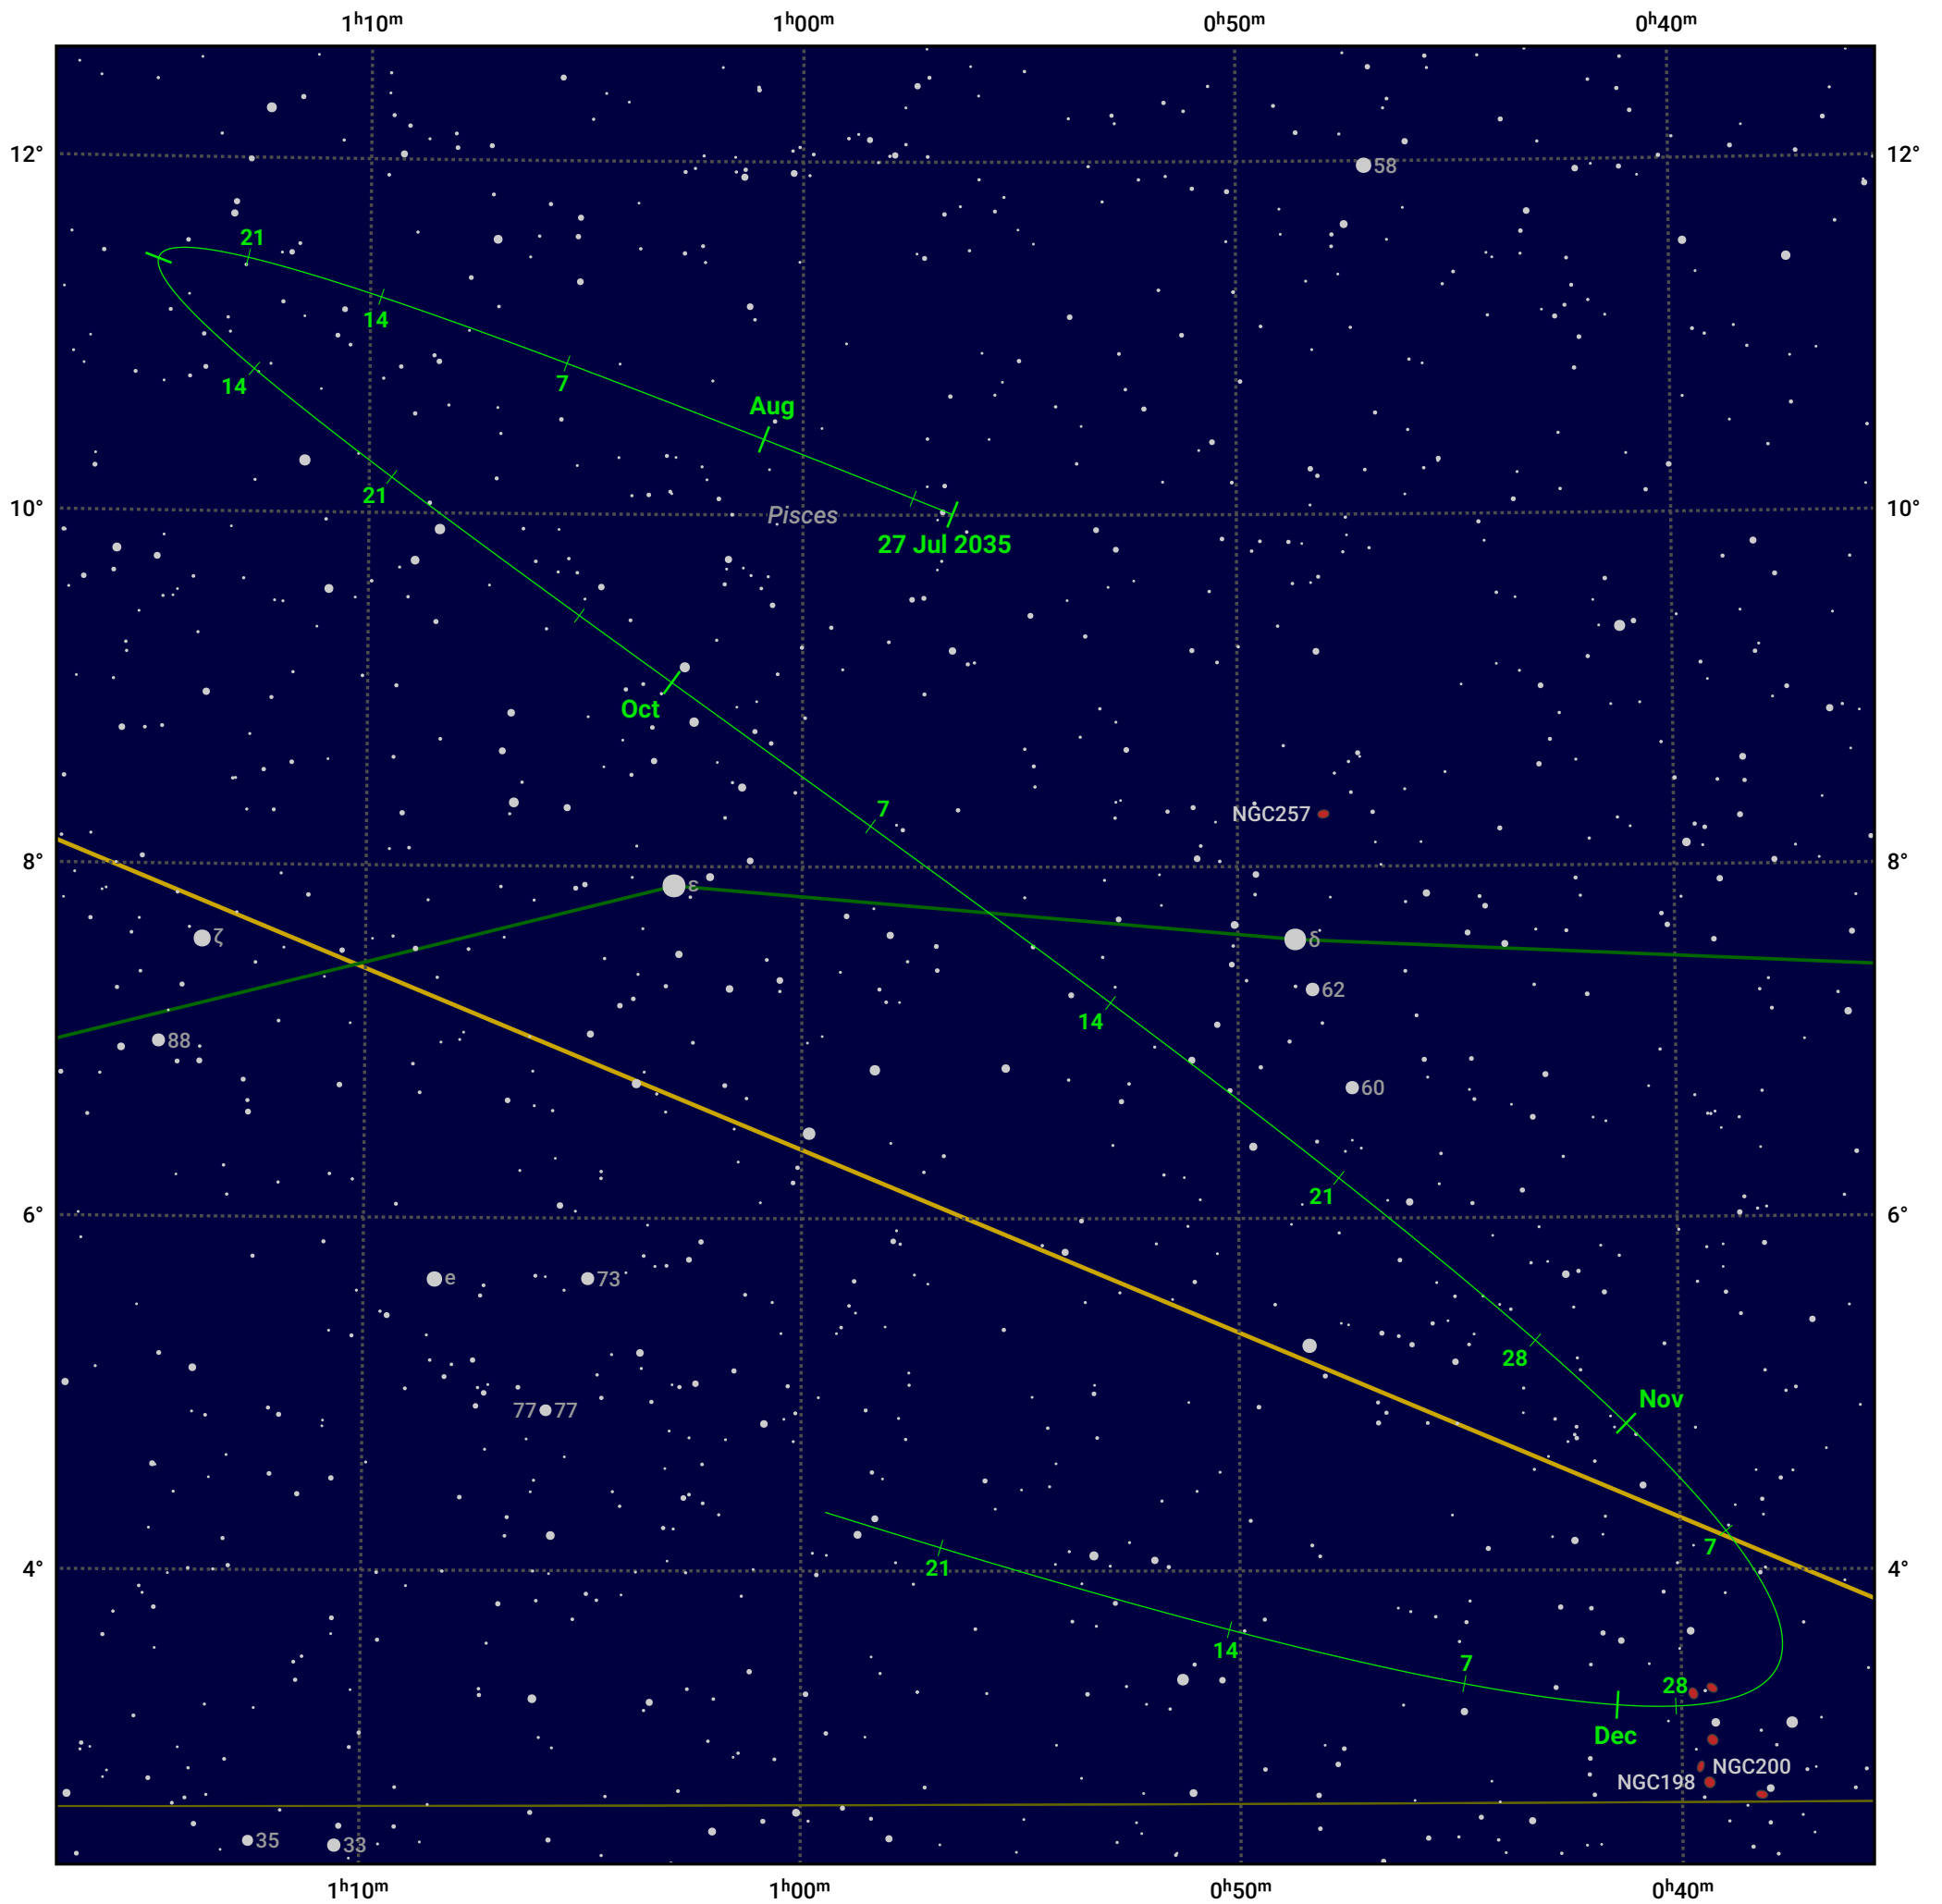

The path of Asteroid 79 Eurynome around opposition on 10 Oct 2035

© Dominic Ford 2011–2024. Date markers placed at midnight UTC. Downloaded from <https://in-the-sky.org>

Magnitude scale: 11.0 10.0 9.0 8.0 7.0 6.0 5.0 4.0

— Ecliptic Plane

Galaxy Bright nebula Open cluster Globular cluster

Date	Mag	Phase
2035 Aug 1	11.6	95%
2035 Sep 1	10.8	97%
2035 Sep 5	10.7	98%
2035 Oct 1	9.9	100%
2035 Oct 6	9.7	100%
2035 Nov 1	10.2	99%
2035 Nov 20	10.7	97%
2035 Dec 1	10.9	95%