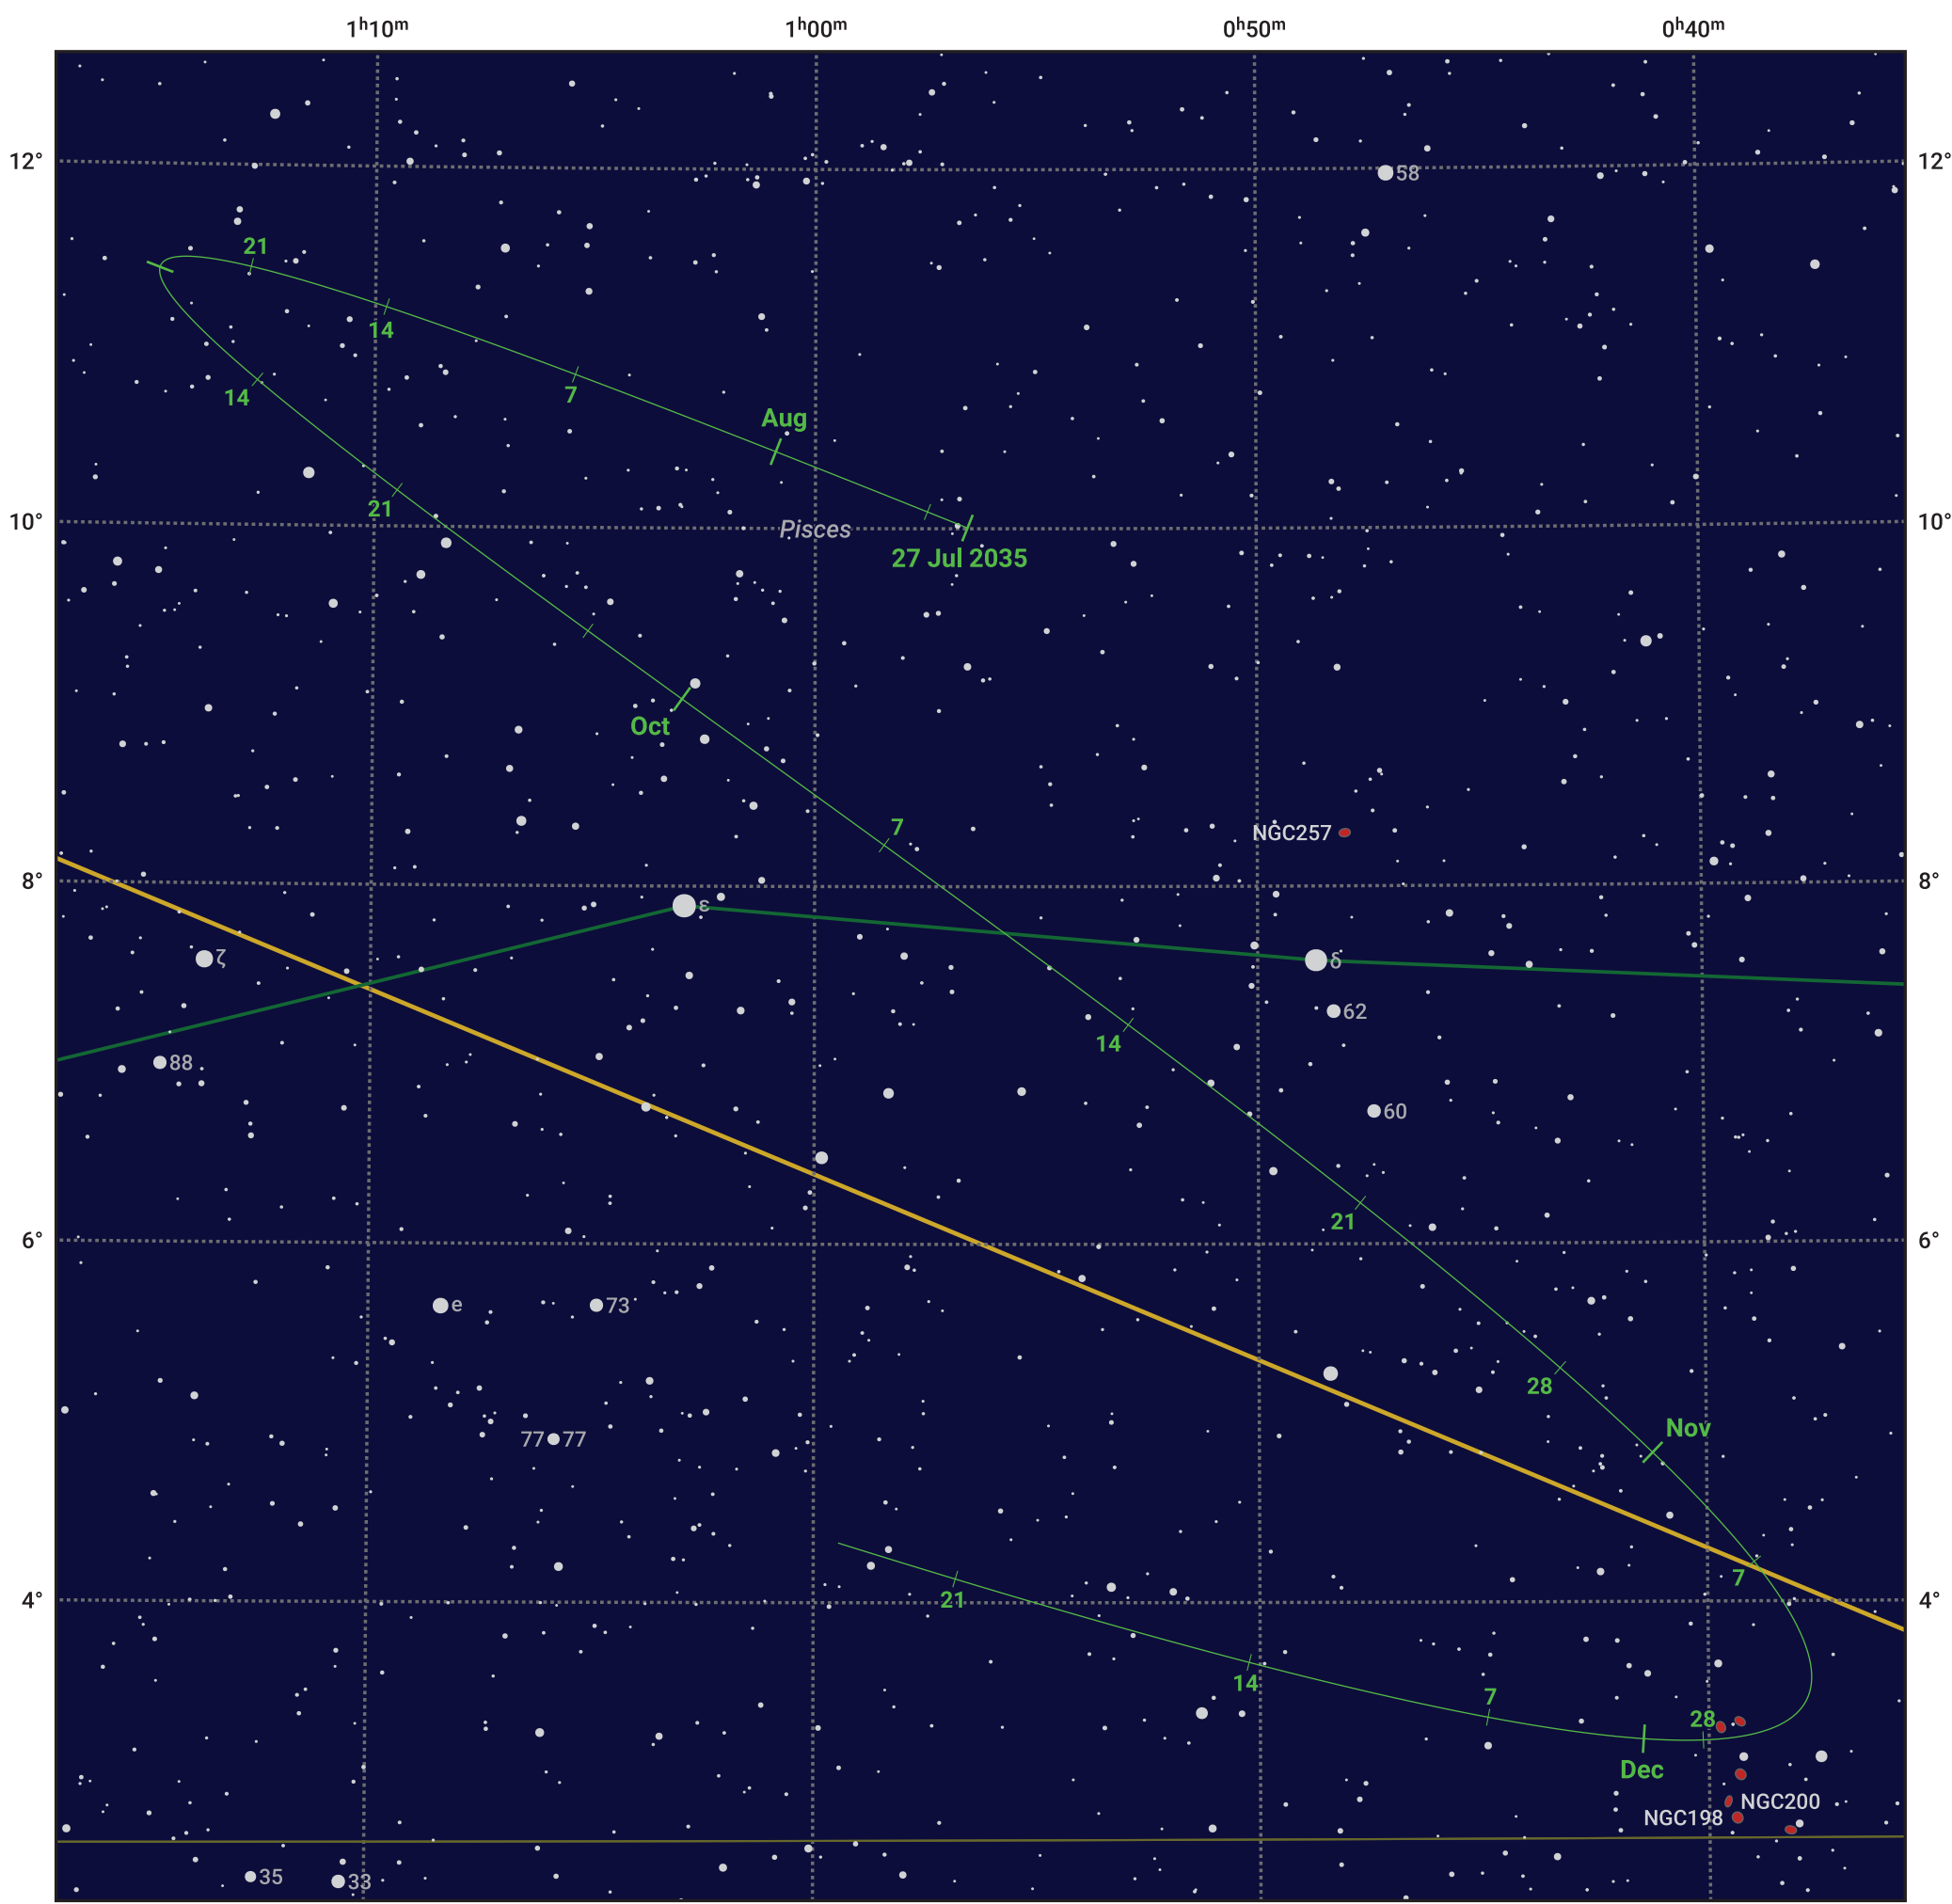

# The path of Asteroid 79 Eurynome around opposition on 10 Oct 2035

© Dominic Ford 2011–2024. Date markers placed at midnight UTC. Downloaded from <https://in-the-sky.org>

Magnitude scale: 11.0 10.0 9.0 8.0 7.0 6.0 5.0 4.0

- Ecliptic Plane
- Galaxy
- Bright nebula
- Open cluster
- ⊕ Globular cluster

Date	Mag	Phase
2035 Aug 1	11.6	95%
2035 Sep 1	10.8	97%
2035 Sep 5	10.7	98%
2035 Oct 1	9.9	100%
2035 Oct 6	9.7	100%
2035 Nov 1	10.2	99%
2035 Nov 20	10.7	97%
2035 Dec 1	10.9	95%