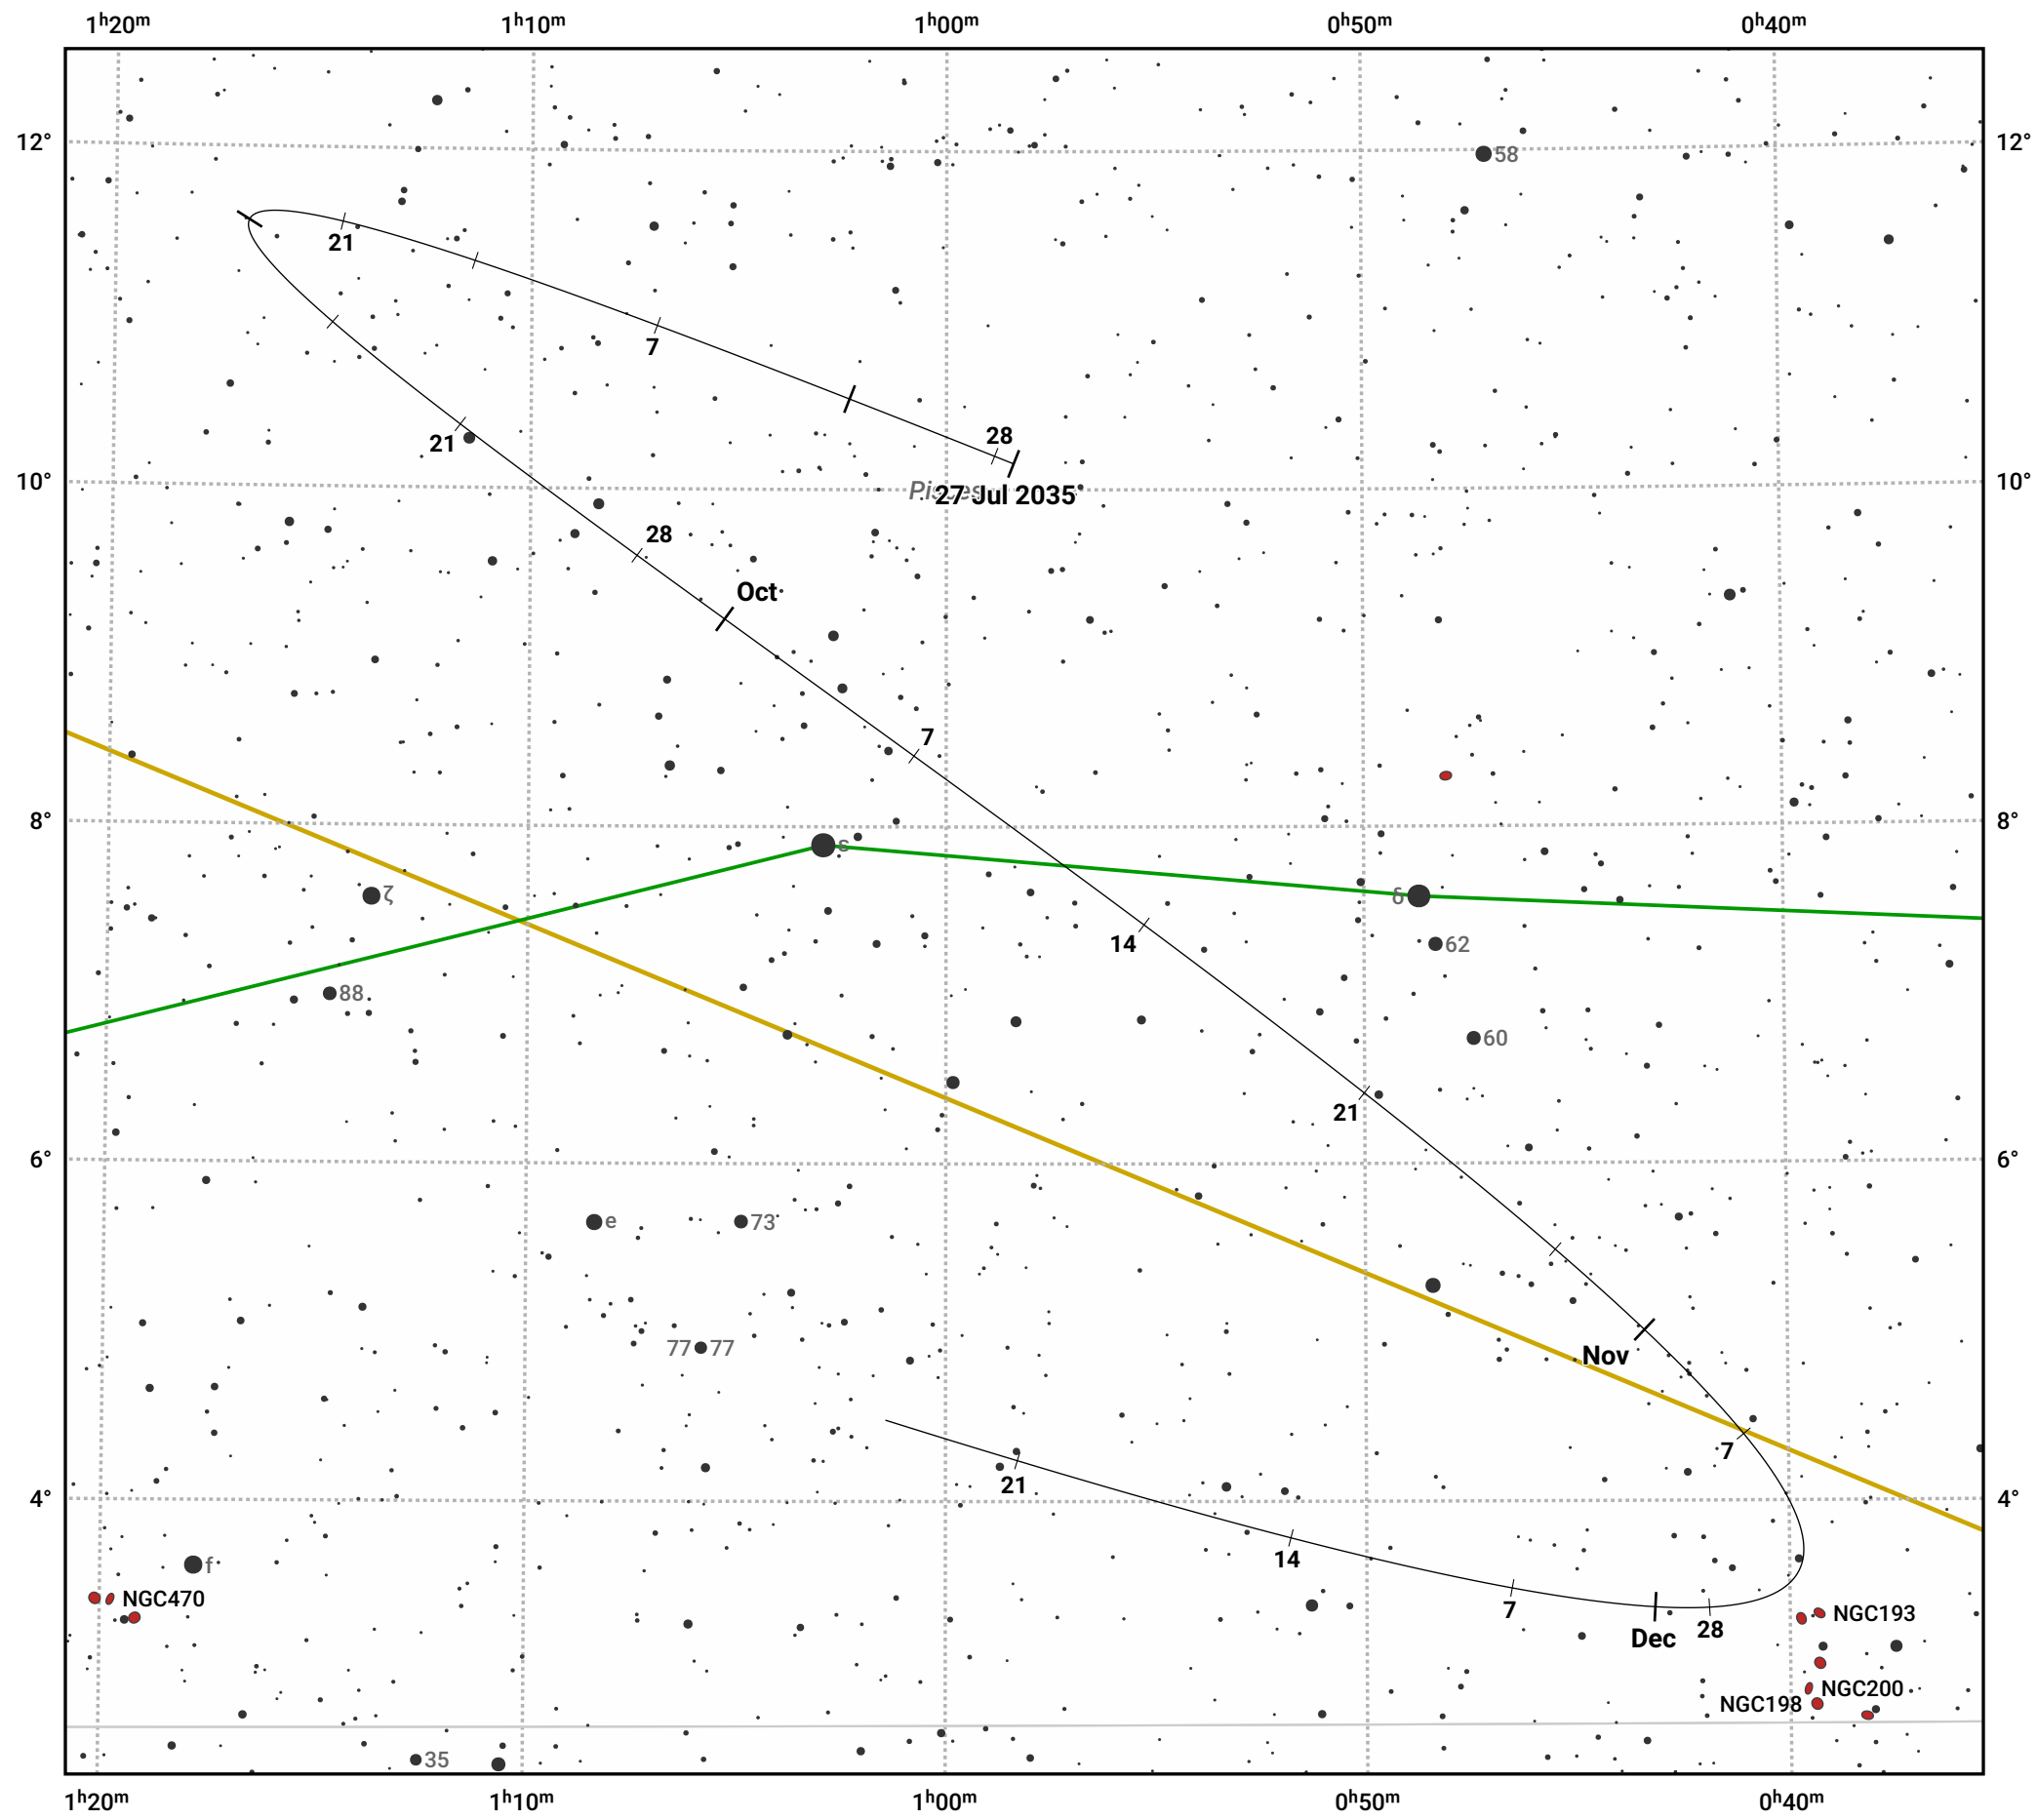

The path of Asteroid 79 Eurynome around opposition on 10 Oct 2035

© Dominic Ford 2011–2024. Date markers placed at midnight UTC. Downloaded from <https://in-the-sky.org>

Magnitude scale: 11.0 10.0 9.0 8.0 7.0 6.0 5.0 4.0

— Ecliptic Plane

Galaxy Bright nebula Open cluster Globular cluster

Date	Mag	Phase
2035 Aug 1	11.6	95%
2035 Sep 1	10.8	97%
2035 Sep 6	10.7	98%
2035 Oct 1	9.9	100%
2035 Oct 7	9.6	100%
2035 Nov 1	10.2	99%
2035 Nov 20	10.7	97%
2035 Dec 1	10.9	95%