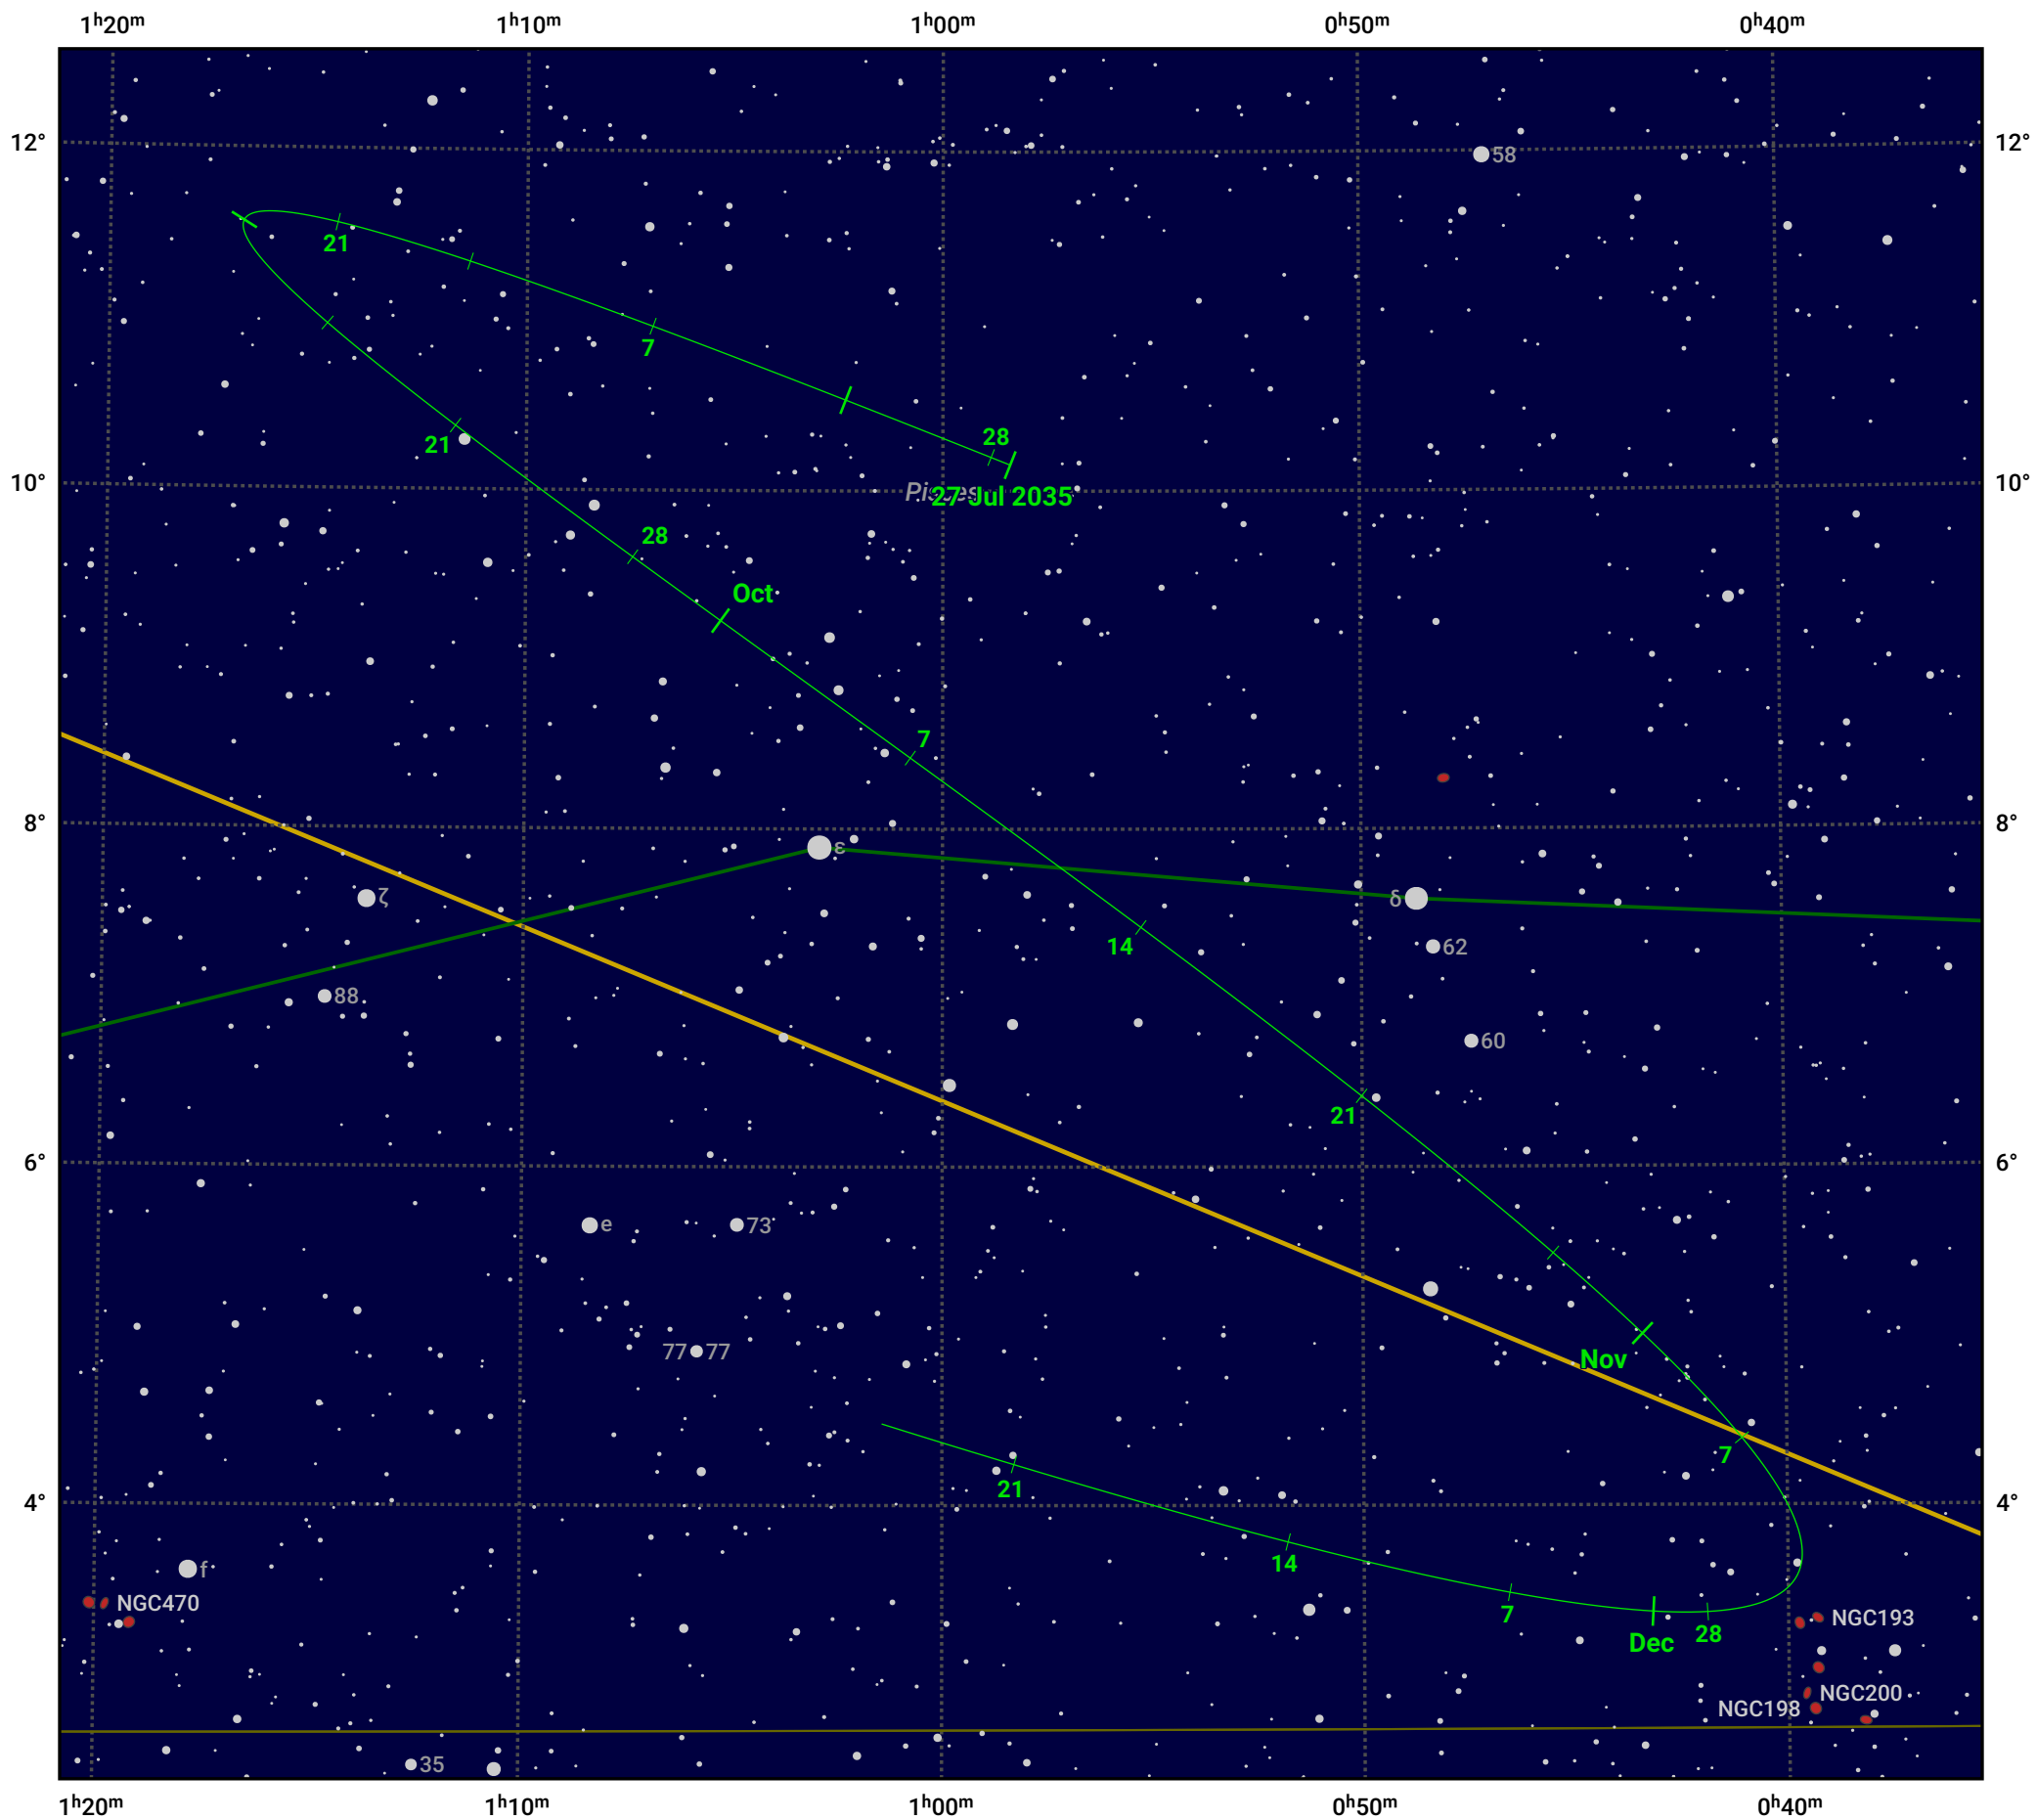

# The path of Asteroid 79 Eurynome around opposition on 10 Oct 2035

© Dominic Ford 2011–2024. Date markers placed at midnight UTC. Downloaded from <https://in-the-sky.org>

Magnitude scale: 11.0 10.0 9.0 8.0 7.0 6.0 5.0 4.0

— Ecliptic Plane

Galaxy Bright nebula Open cluster Globular cluster

Date	Mag	Phase
2035 Aug 1	11.6	95%
2035 Sep 1	10.8	97%
2035 Sep 6	10.7	98%
2035 Oct 1	9.9	100%
2035 Oct 7	9.6	100%
2035 Nov 1	10.2	99%
2035 Nov 20	10.7	97%
2035 Dec 1	10.9	95%