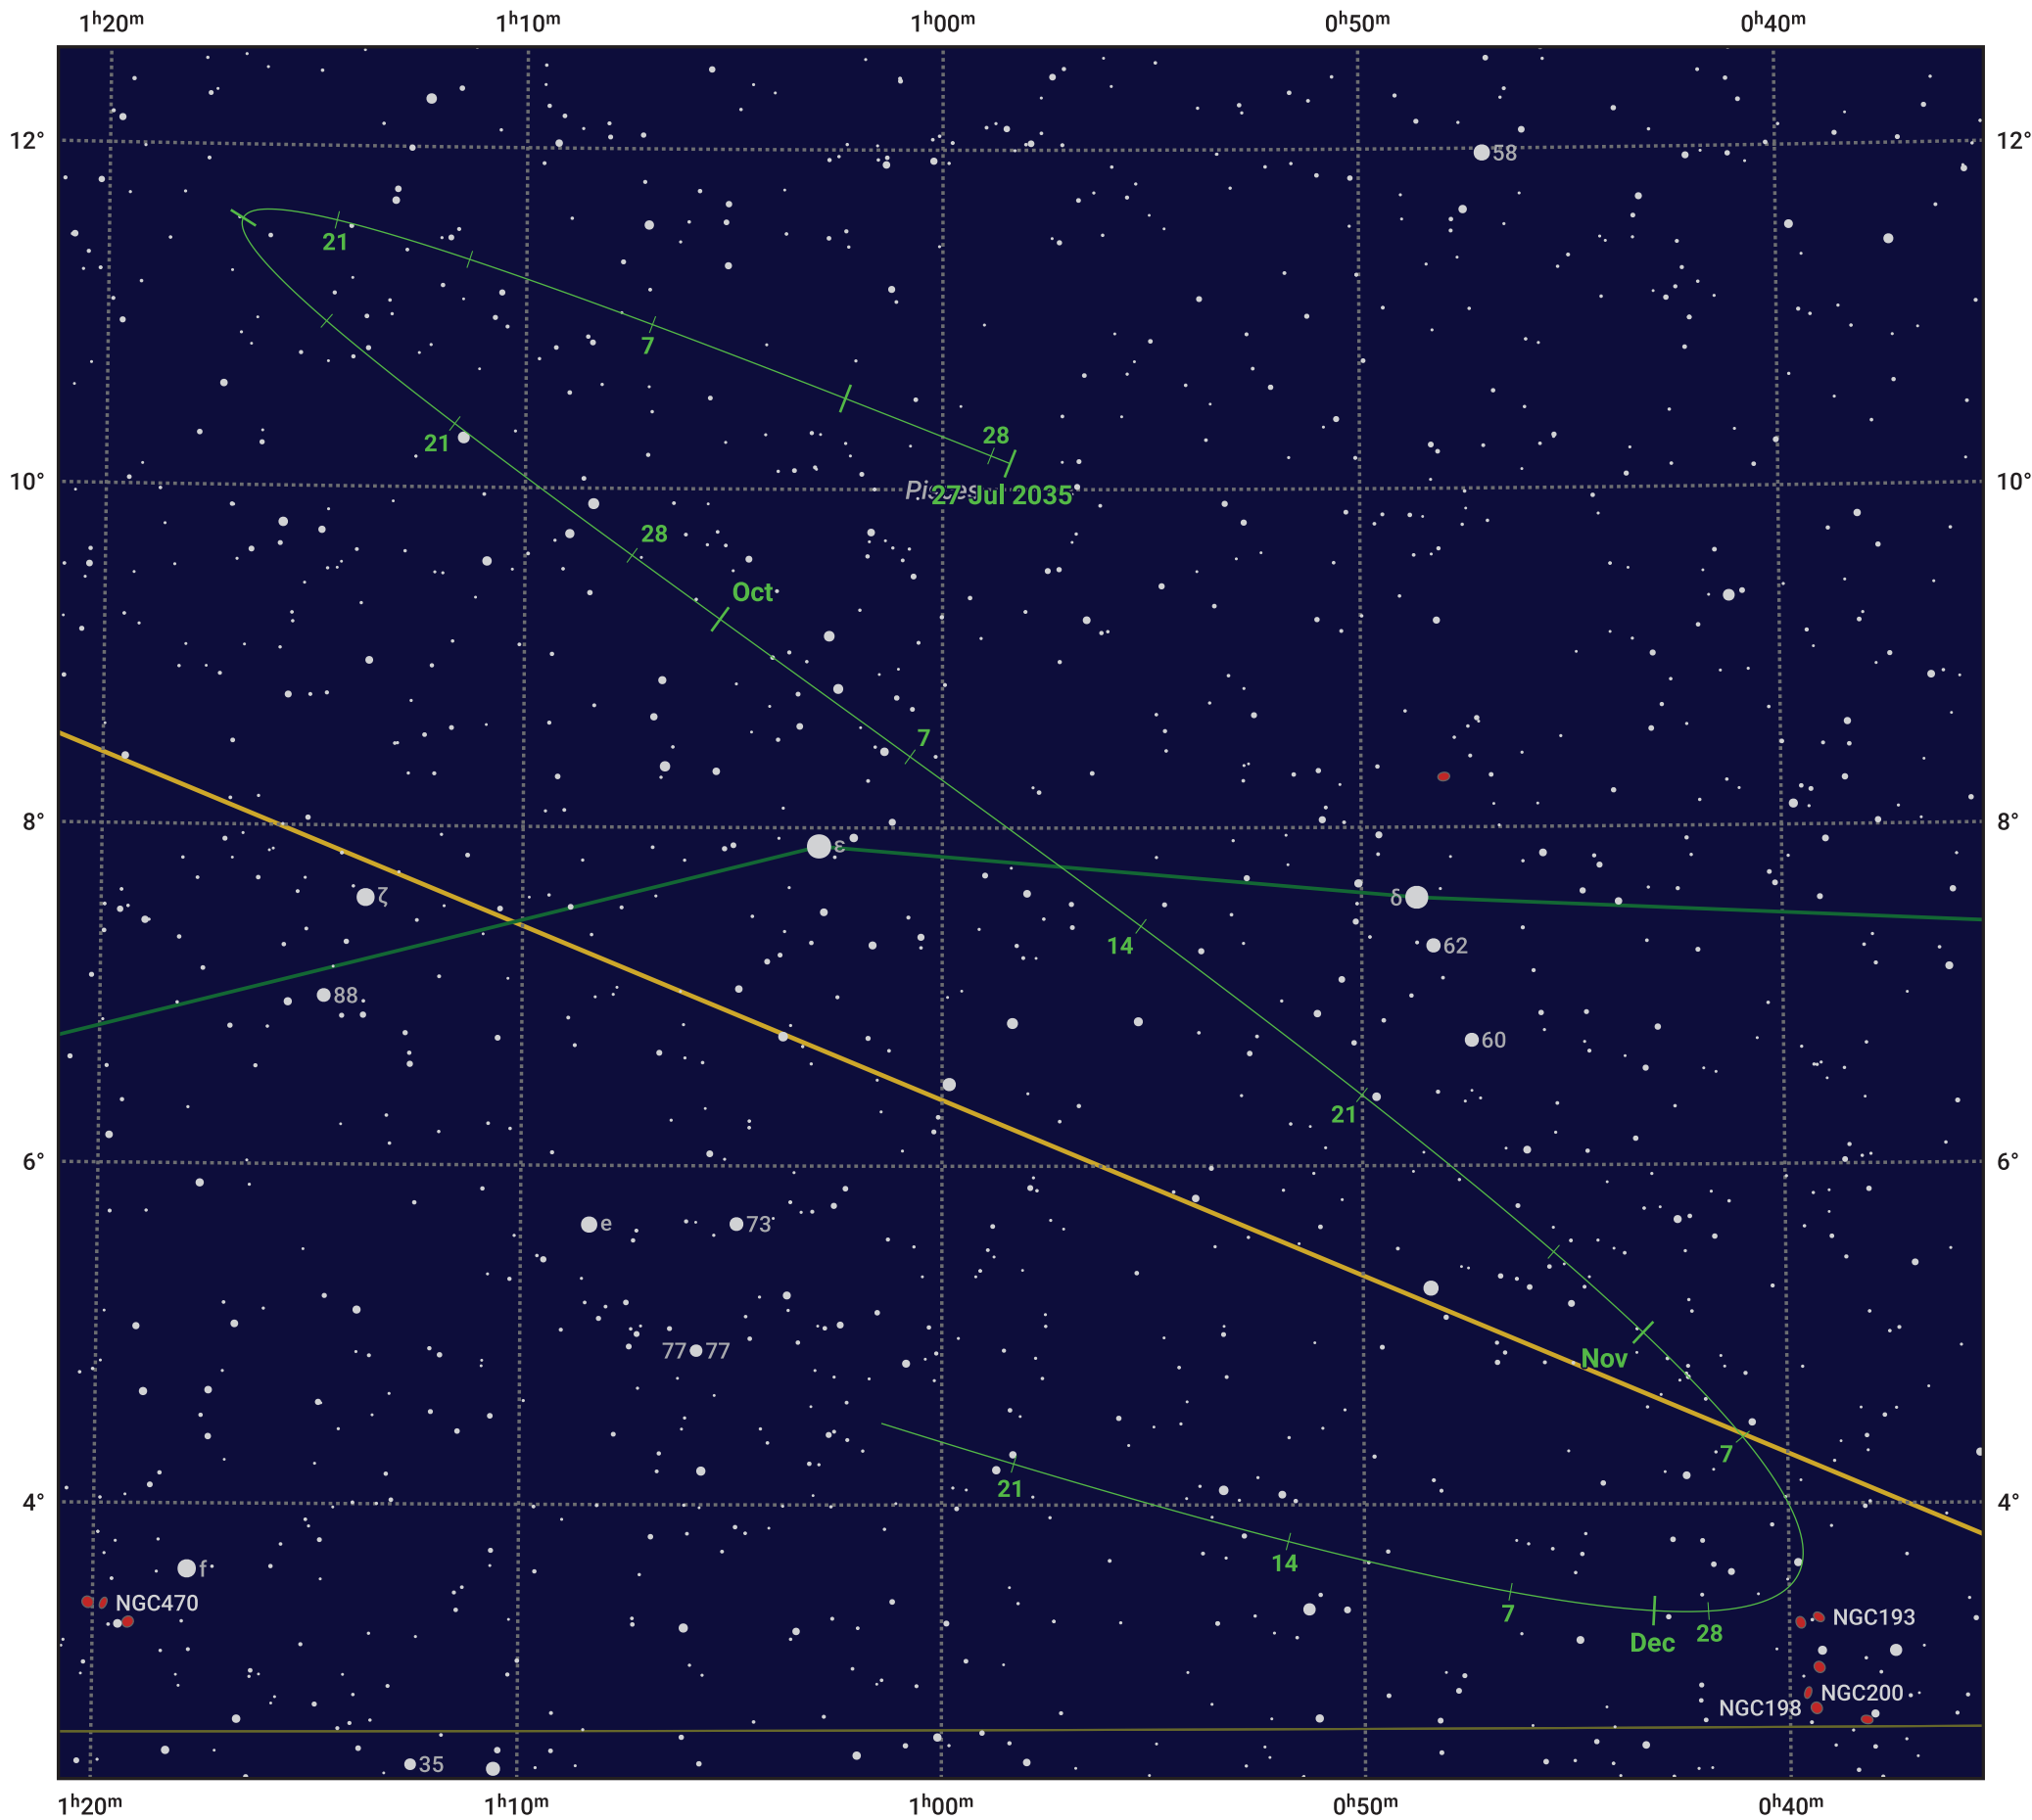

The path of Asteroid 79 Eurynome around opposition on 10 Oct 2035

© Dominic Ford 2011–2024. Date markers placed at midnight UTC. Downloaded from <https://in-the-sky.org>

Magnitude scale: 11.0 10.0 9.0 8.0 7.0 6.0 5.0 4.0

— Ecliptic Plane

Galaxy Bright nebula Open cluster Globular cluster

Date	Mag	Phase
2035 Aug 1	11.6	95%
2035 Sep 1	10.8	97%
2035 Sep 6	10.7	98%
2035 Oct 1	9.9	100%
2035 Oct 7	9.6	100%
2035 Nov 1	10.2	99%
2035 Nov 20	10.7	97%
2035 Dec 1	10.9	95%