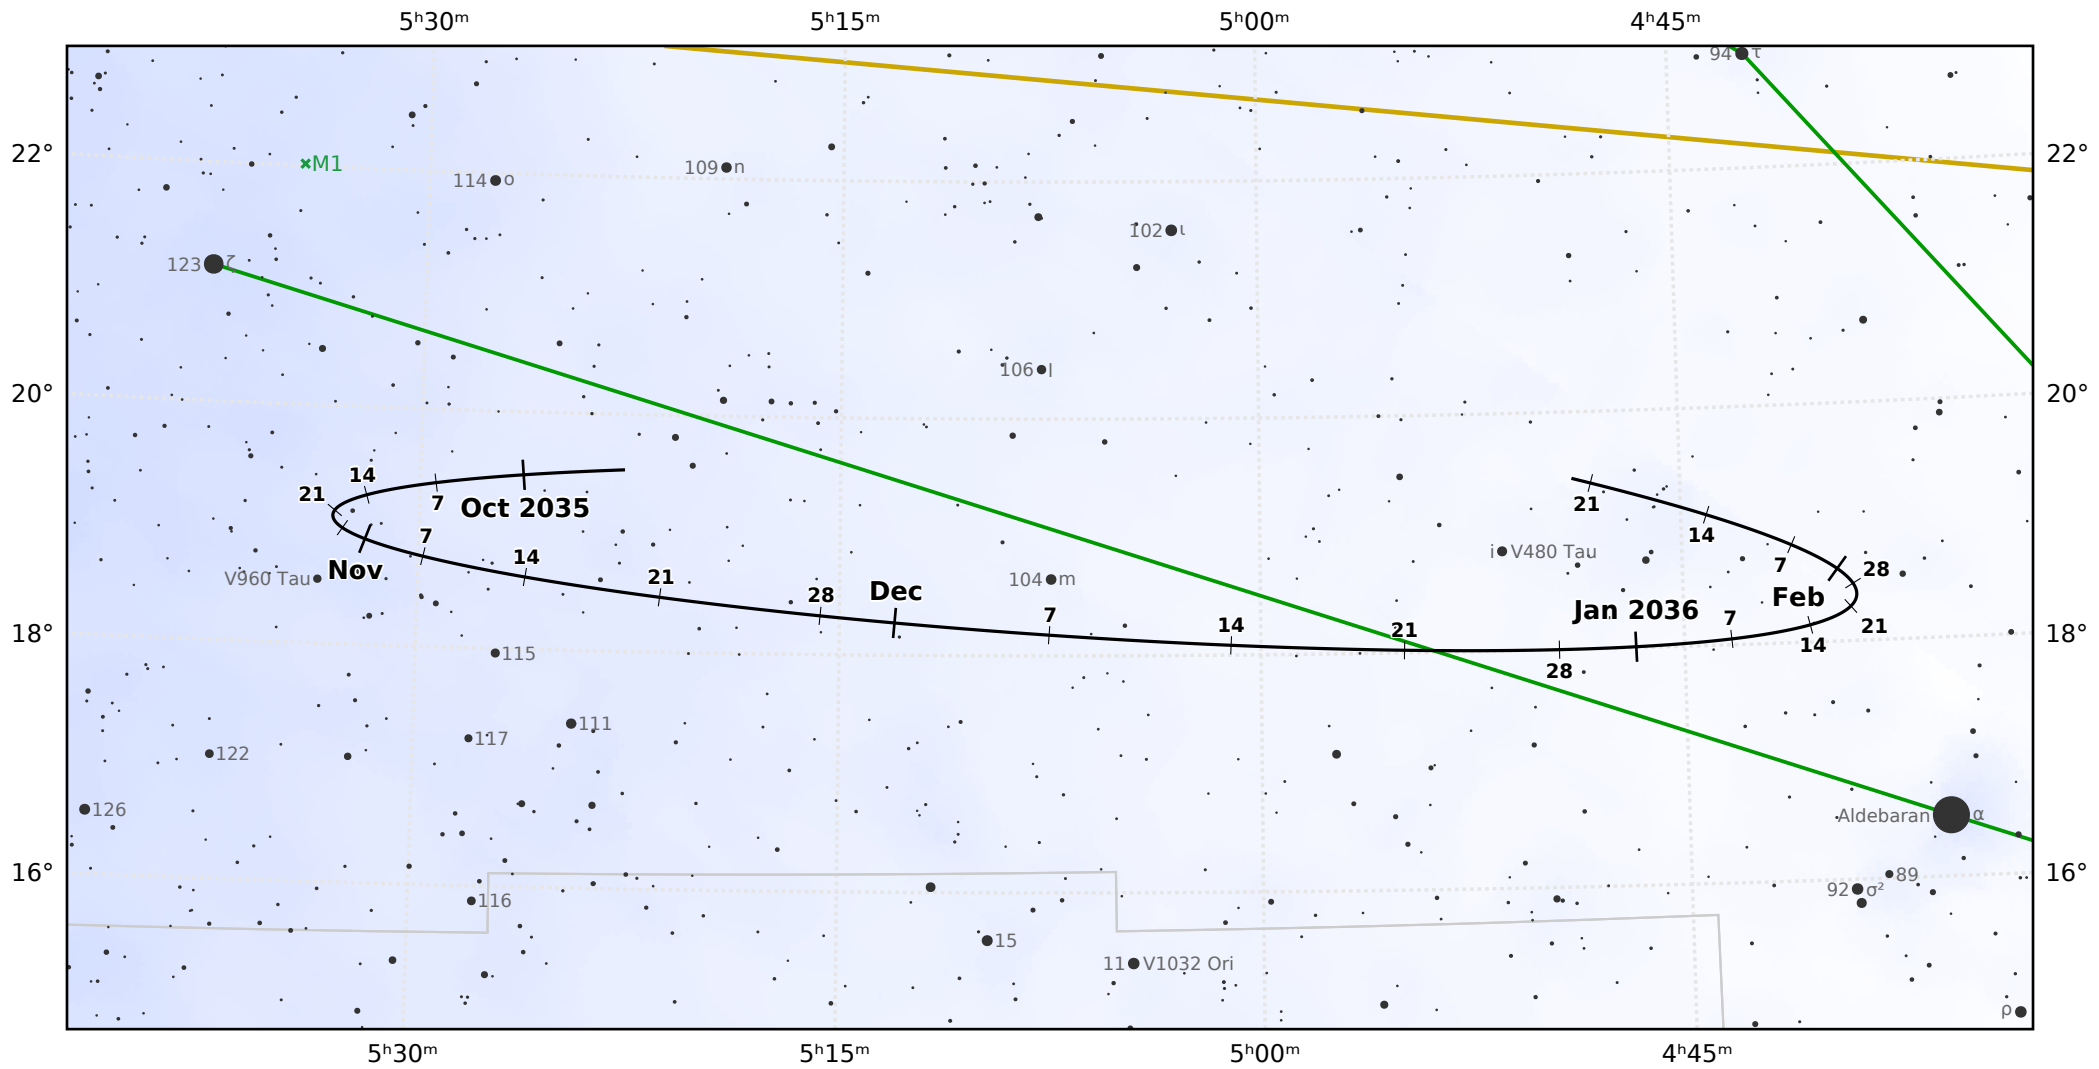

The path of Asteroid 16 Psyche around opposition on 9 Dec 2035

© Dominic Ford 2011-2021. Downloaded from <https://in-the-sky.org>