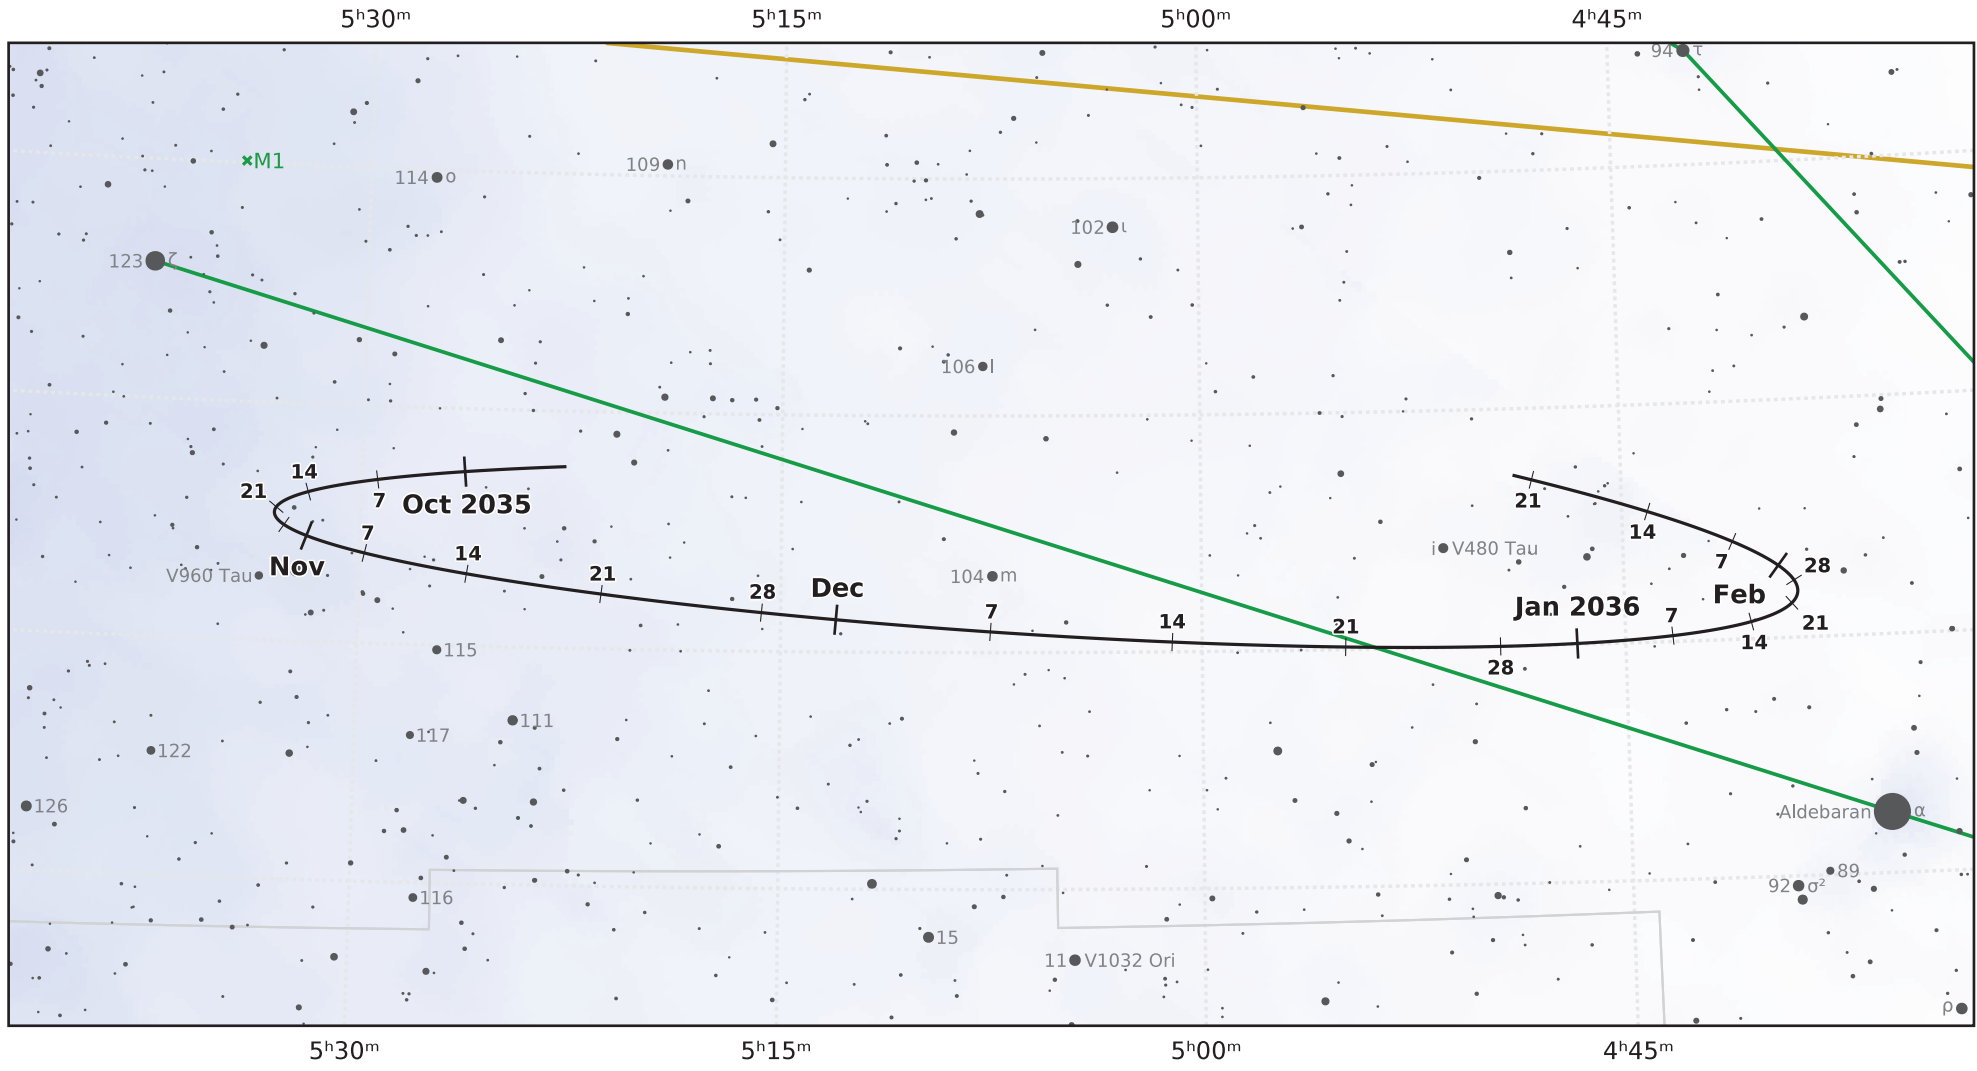

# The path of Asteroid 16 Psyche around opposition on 9 Dec 2035

© Dominic Ford 2011–2021. Downloaded from <https://in-the-sky.org>