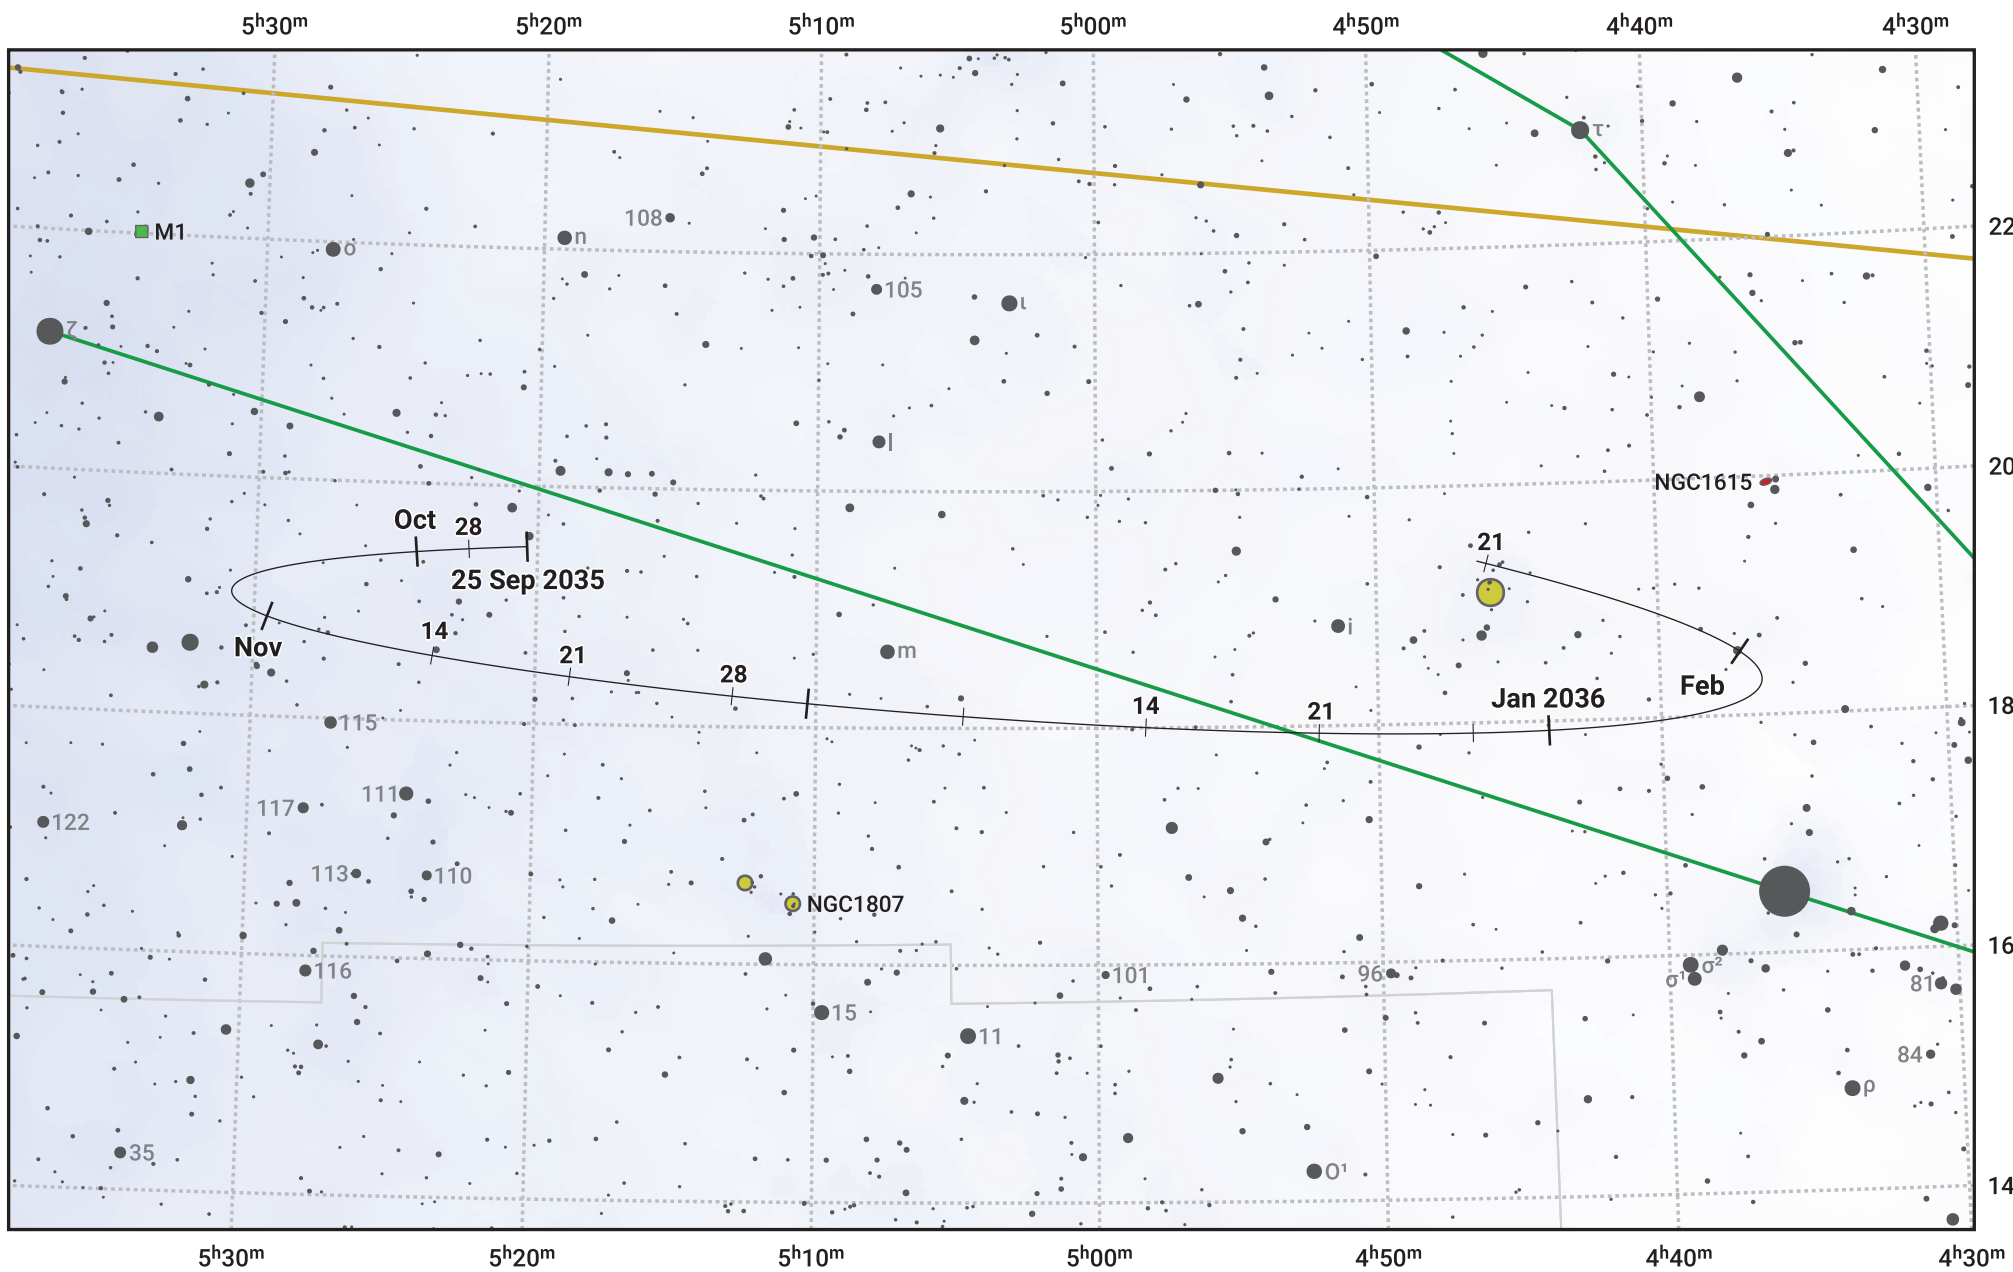

# The path of Asteroid 16 Psyche around opposition on 9 Dec 2035

© Dominic Ford 2011–2024. Date markers placed at midnight UTC. Downloaded from <https://in-the-sky.org>

— Ecliptic Plane

- Galaxy
- Bright nebula
- Open cluster
- Globular cluster

Date	Mag
2035 Oct 1	11.0
2035 Nov 1	10.5
2035 Nov 22	10.0
2035 Dec 1	9.8
2036 Jan 1	10.3
2036 Feb 1	11.0
2036 Feb 5	11.1