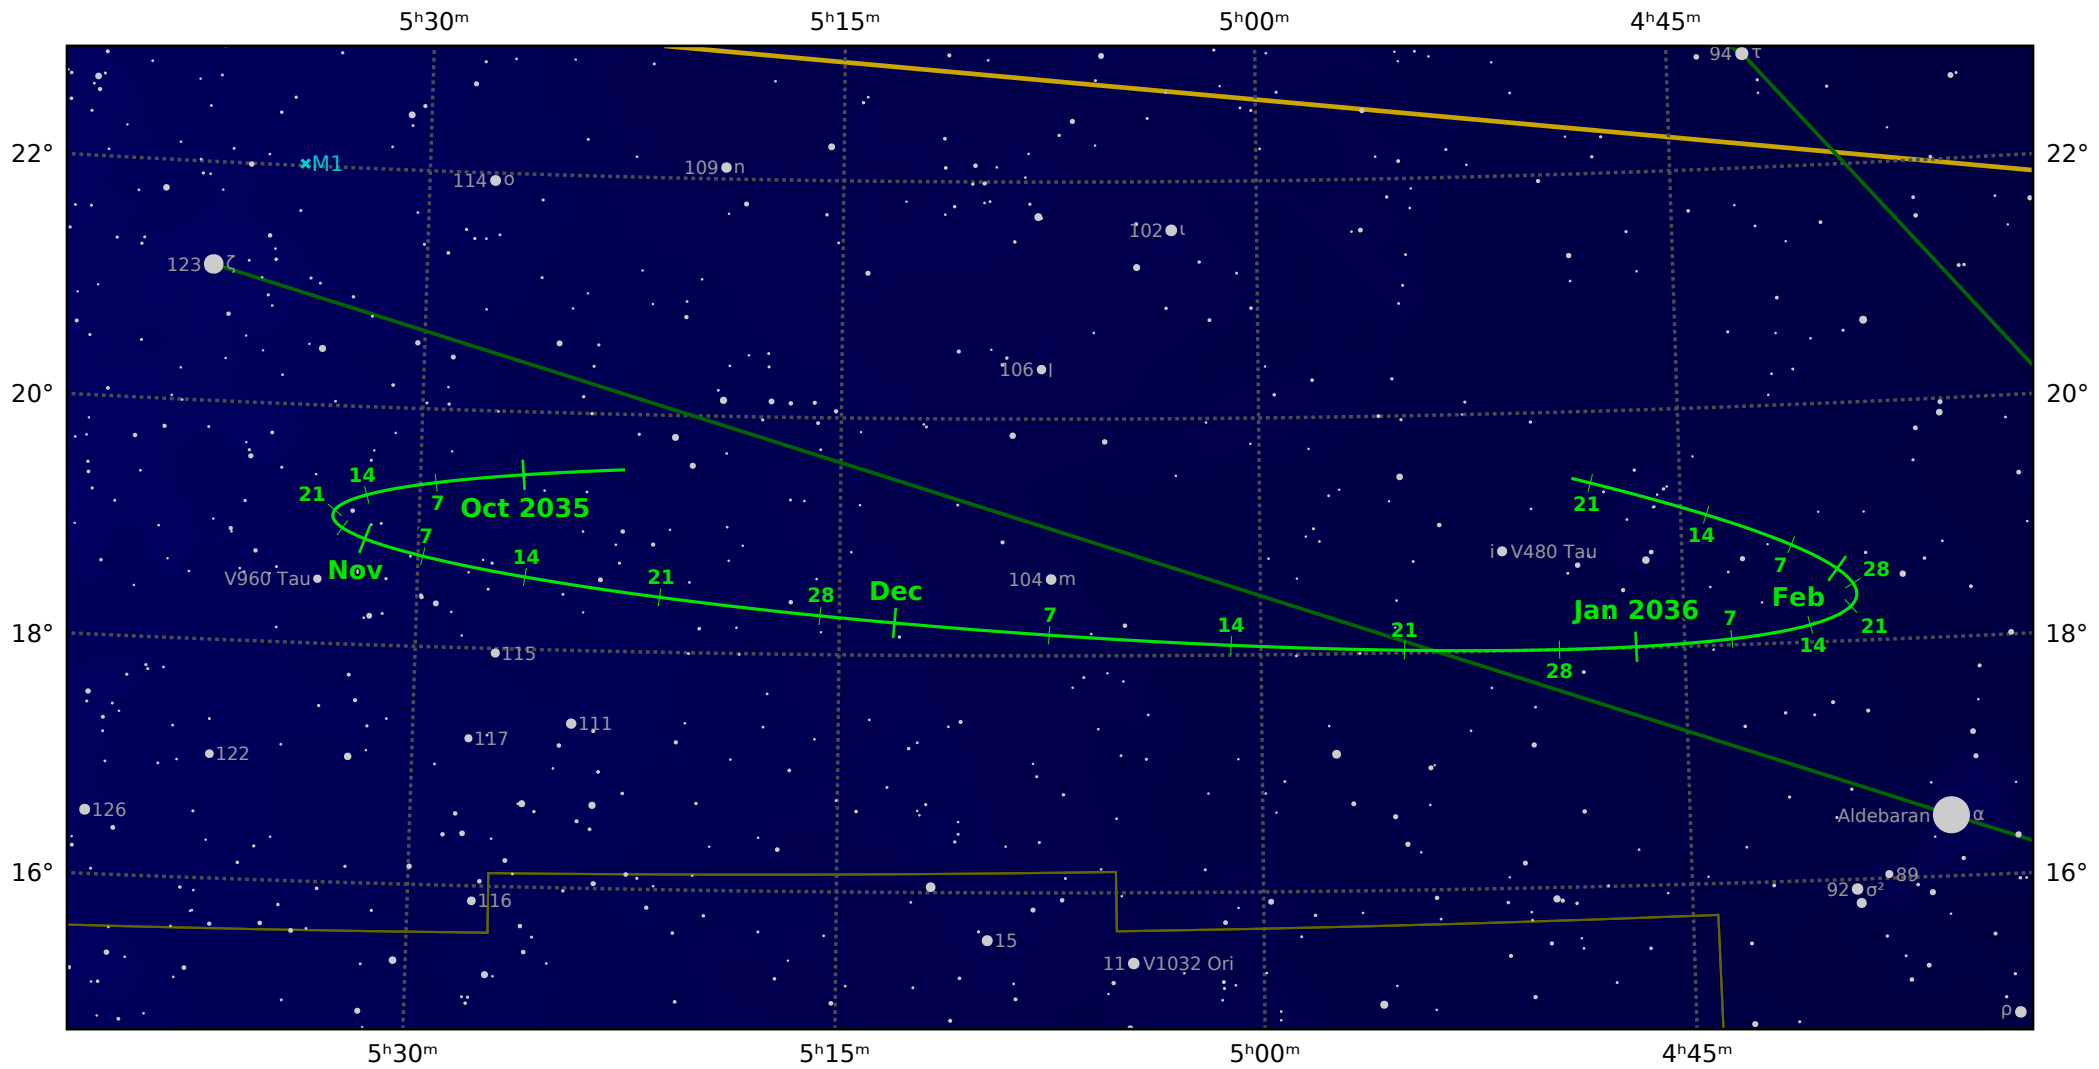

The path of Asteroid 16 Psyche around opposition on 9 Dec 2035

© Dominic Ford 2011-2021. Downloaded from <https://in-the-sky.org>