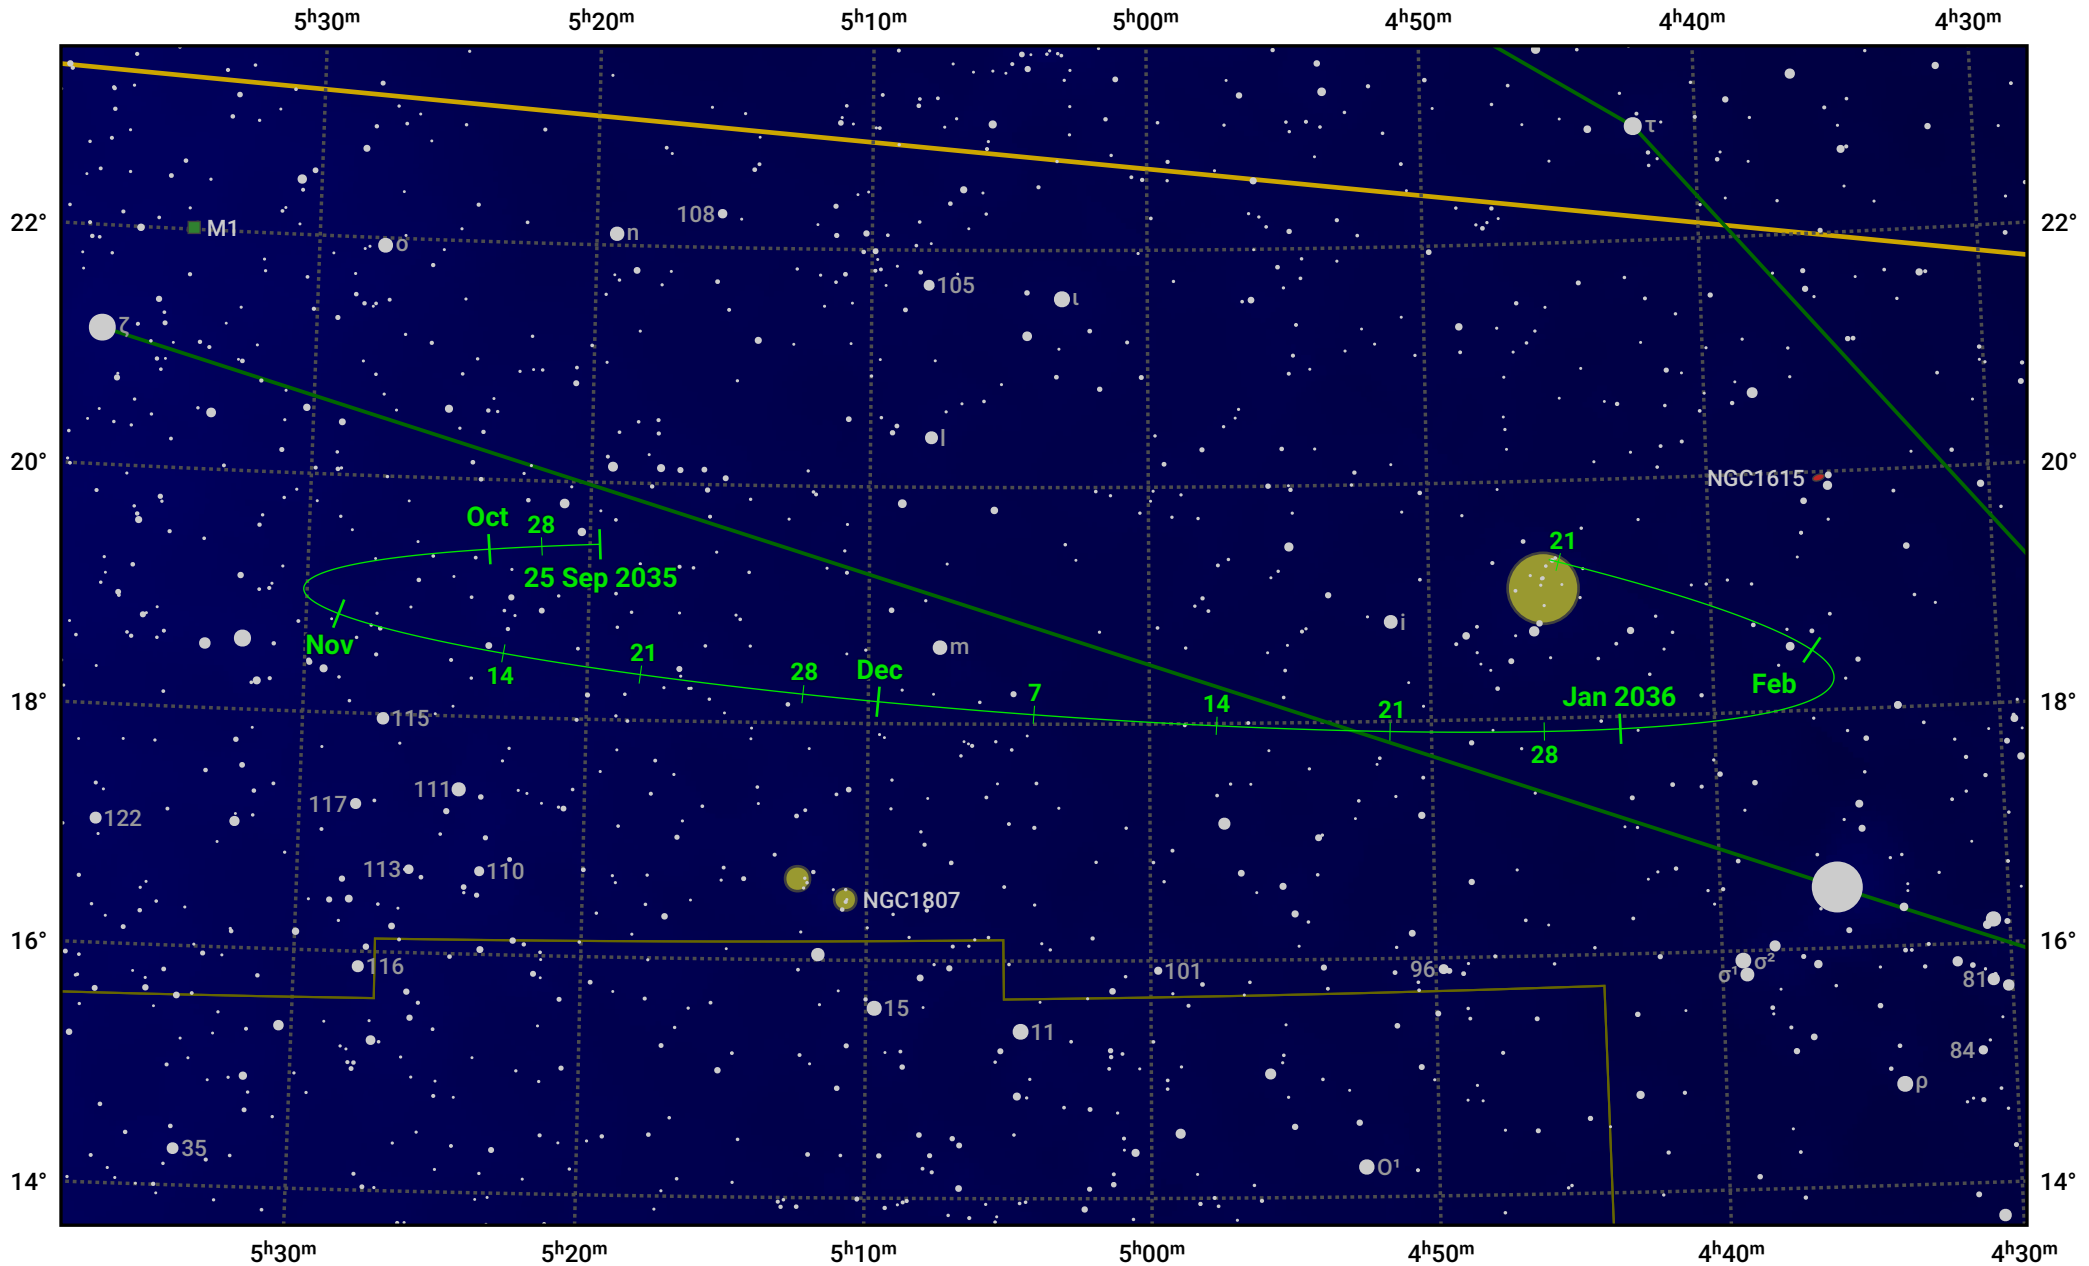

The path of Asteroid 16 Psyche around opposition on 9 Dec 2035

© Dominic Ford 2011–2024. Date markers placed at midnight UTC. Downloaded from <https://in-the-sky.org>

Magnitude scale: 10.0 9.0 8.0 7.0 6.0 5.0 4.0 3.0 2.0 1.0 0.0

— Ecliptic Plane

Galaxy Bright nebula Open cluster Globular cluster

Date	Mag
2035 Oct 1	11.0
2035 Nov 1	10.5
2035 Nov 22	10.0
2035 Dec 1	9.8
2036 Jan 1	10.3
2036 Feb 1	11.0
2036 Feb 5	11.1