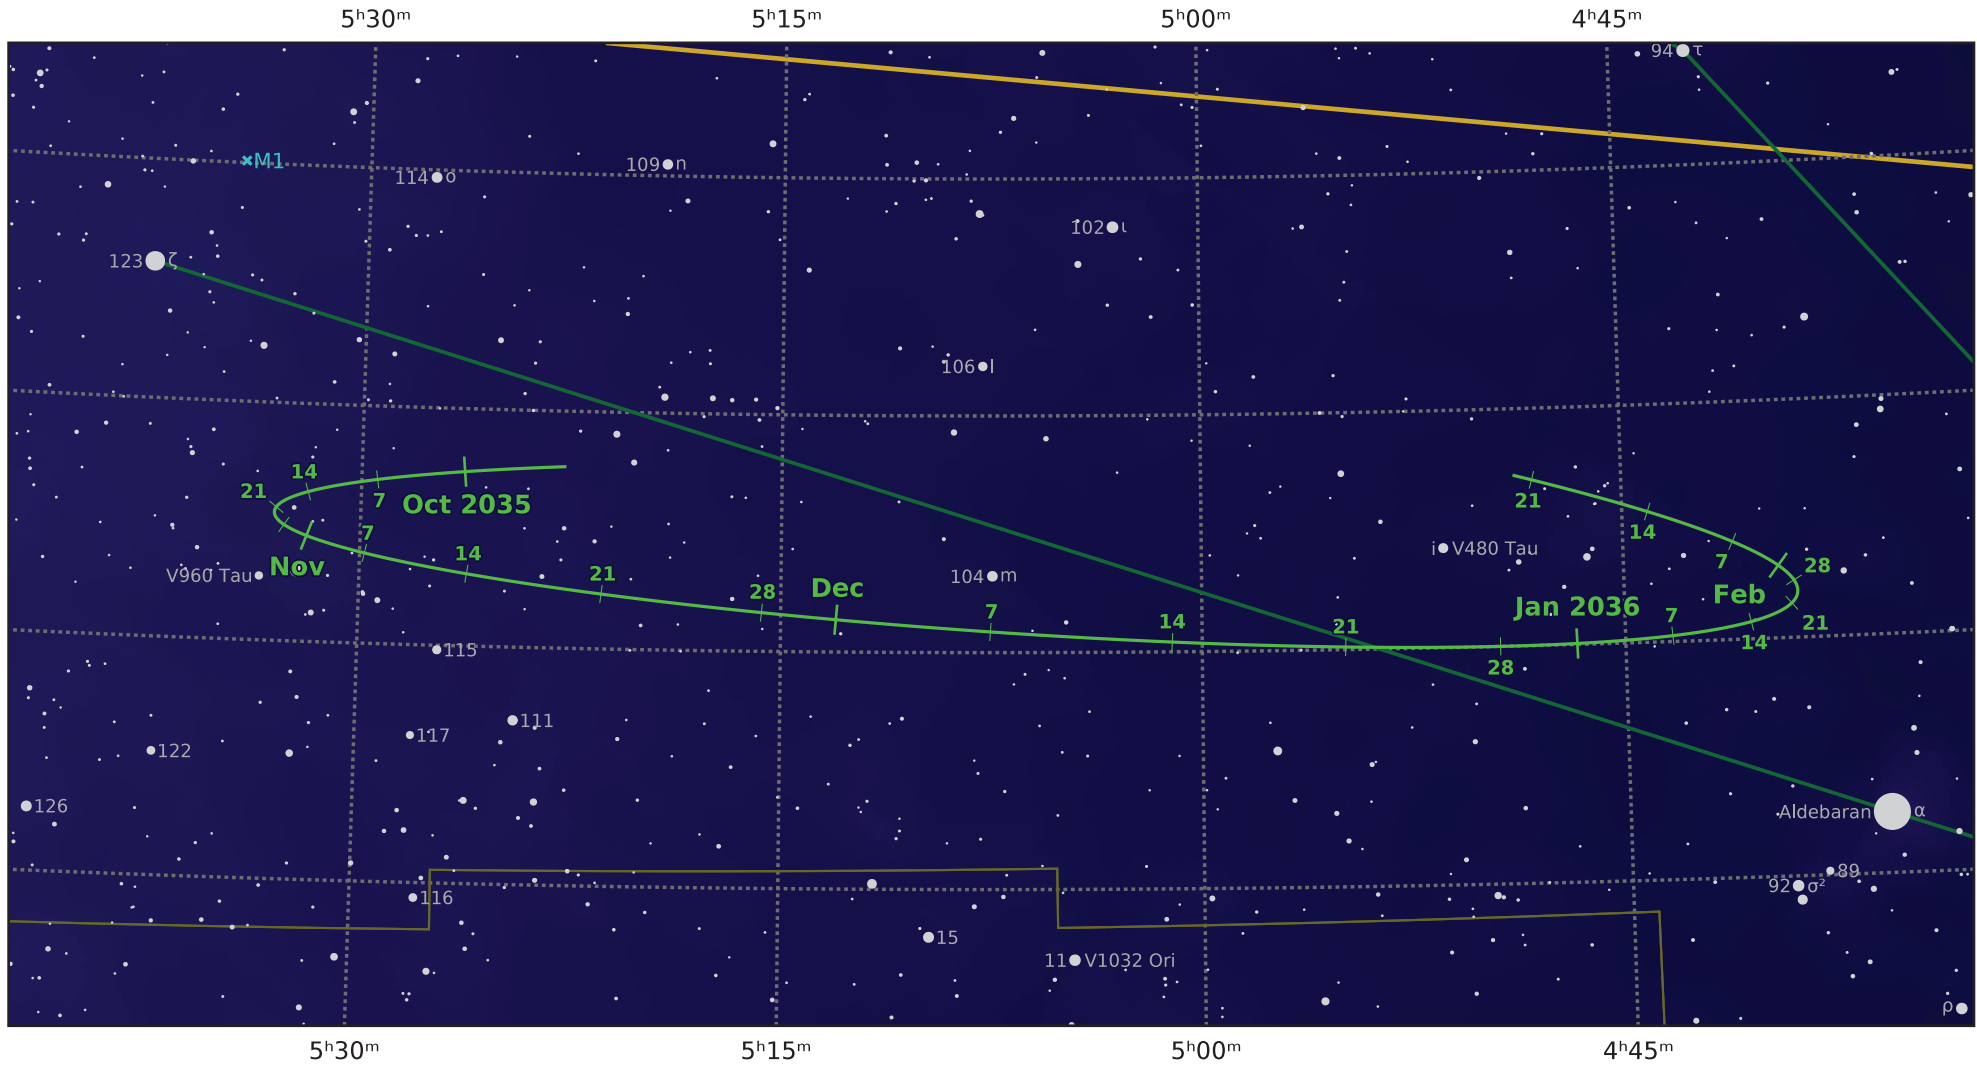

The path of Asteroid 16 Psyche around opposition on 9 Dec 2035

© Dominic Ford 2011–2021. Downloaded from <https://in-the-sky.org>