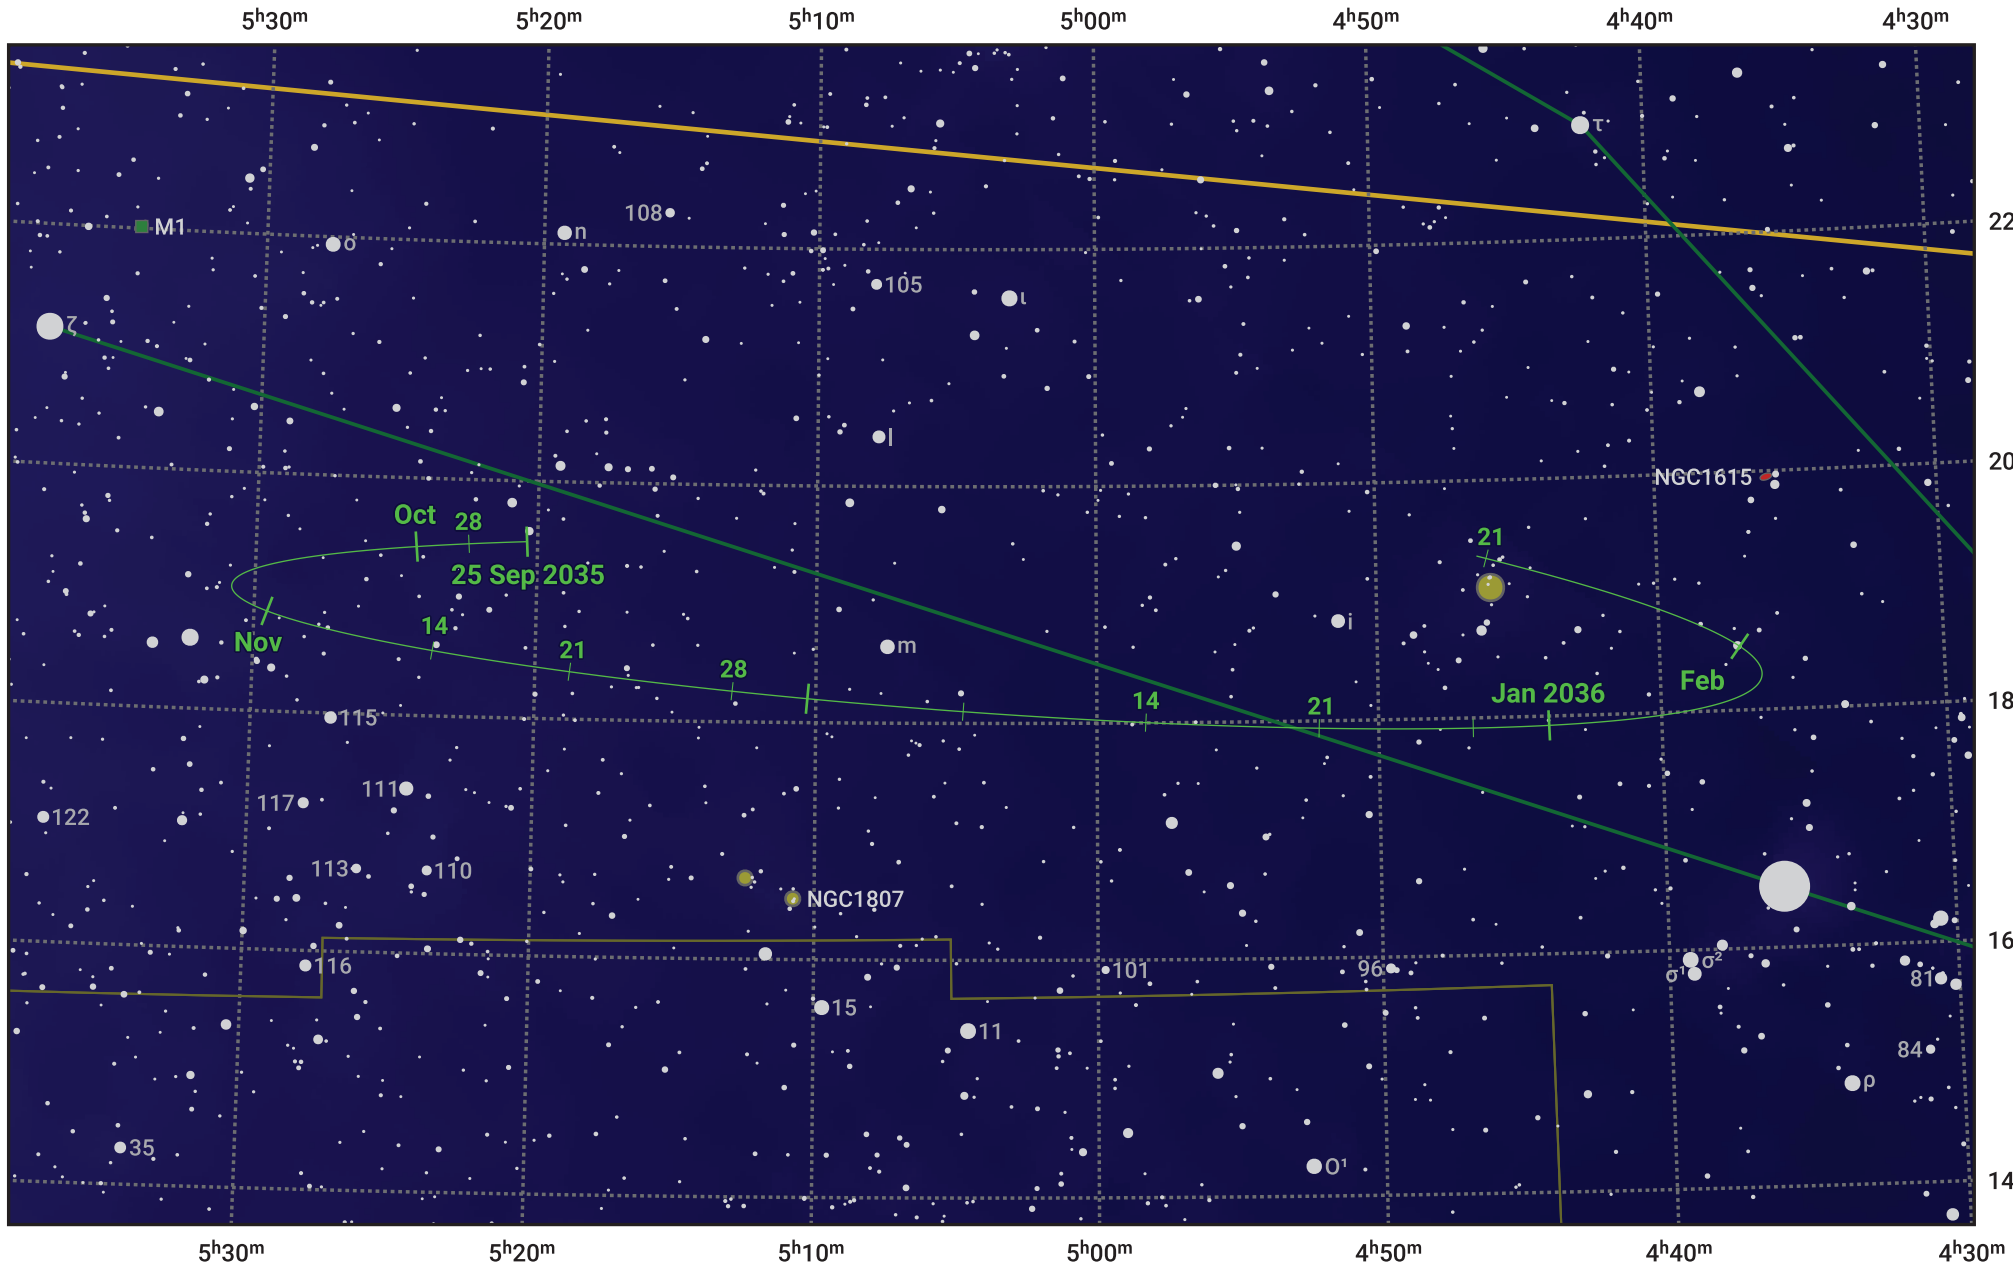

# The path of Asteroid 16 Psyche around opposition on 9 Dec 2035

© Dominic Ford 2011–2024. Date markers placed at midnight UTC. Downloaded from <https://in-the-sky.org>

Magnitude scale: 10.0 9.0 8.0 7.0 6.0 5.0 4.0 3.0 2.0 1.0 0.0

— Ecliptic Plane

- Galaxy
- Bright nebula
- Open cluster
- ⊕ Globular cluster

Date	Mag
2035 Oct 1	11.0
2035 Nov 1	10.5
2035 Nov 22	10.0
2035 Dec 1	9.8
2036 Jan 1	10.3
2036 Feb 1	11.0
2036 Feb 5	11.1