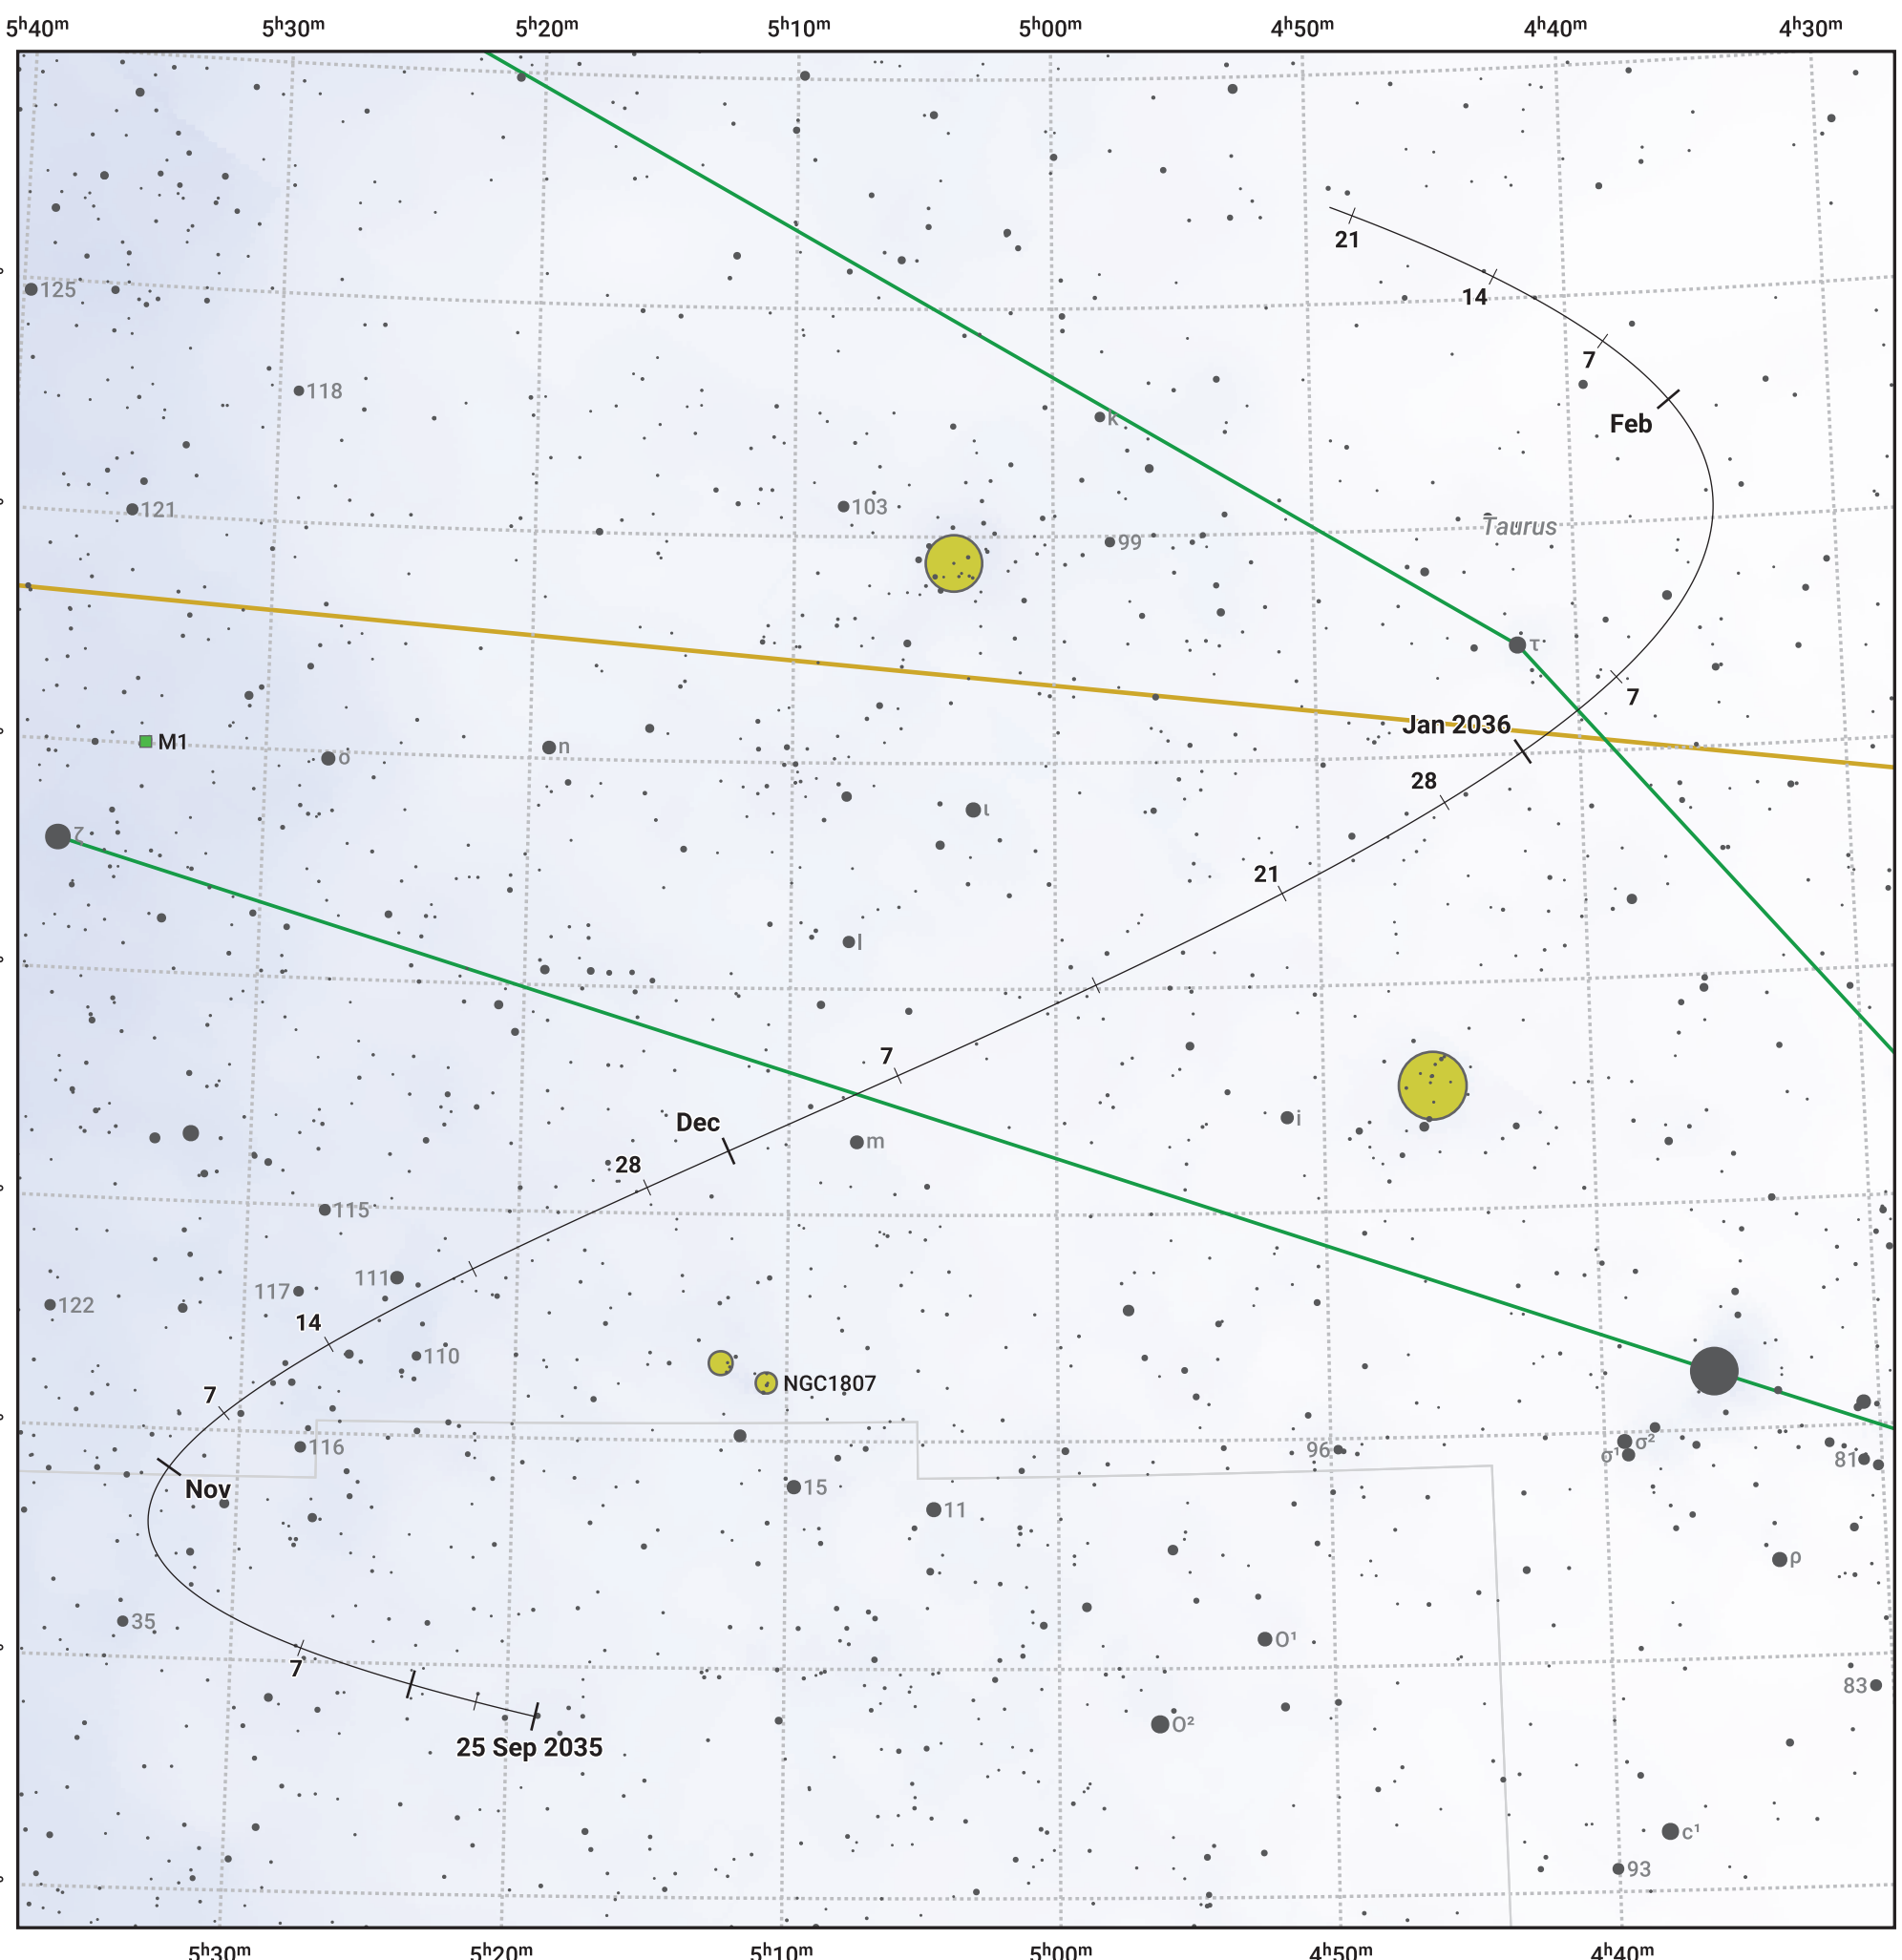

The path of Asteroid 471 Papagena around opposition on 9 Dec 2035

© Dominic Ford 2011–2024. Date markers placed at midnight UTC. Downloaded from <https://in-the-sky.org>

Magnitude scale: 10.0 9.0 8.0 7.0 6.0 5.0 4.0 3.0 2.0 1.0

0.0

Ecliptic Plane

Galaxy Bright nebula Open cluster Globular cluster

Date	Mag	Phase
2035 Oct 1	10.5	95%
2035 Nov 1	9.9	97%
2035 Nov 16	9.5	99%
2035 Dec 1	9.2	100%
2036 Jan 1	9.7	99%
2036 Feb 1	10.5	97%
2036 Feb 4	10.5	97%