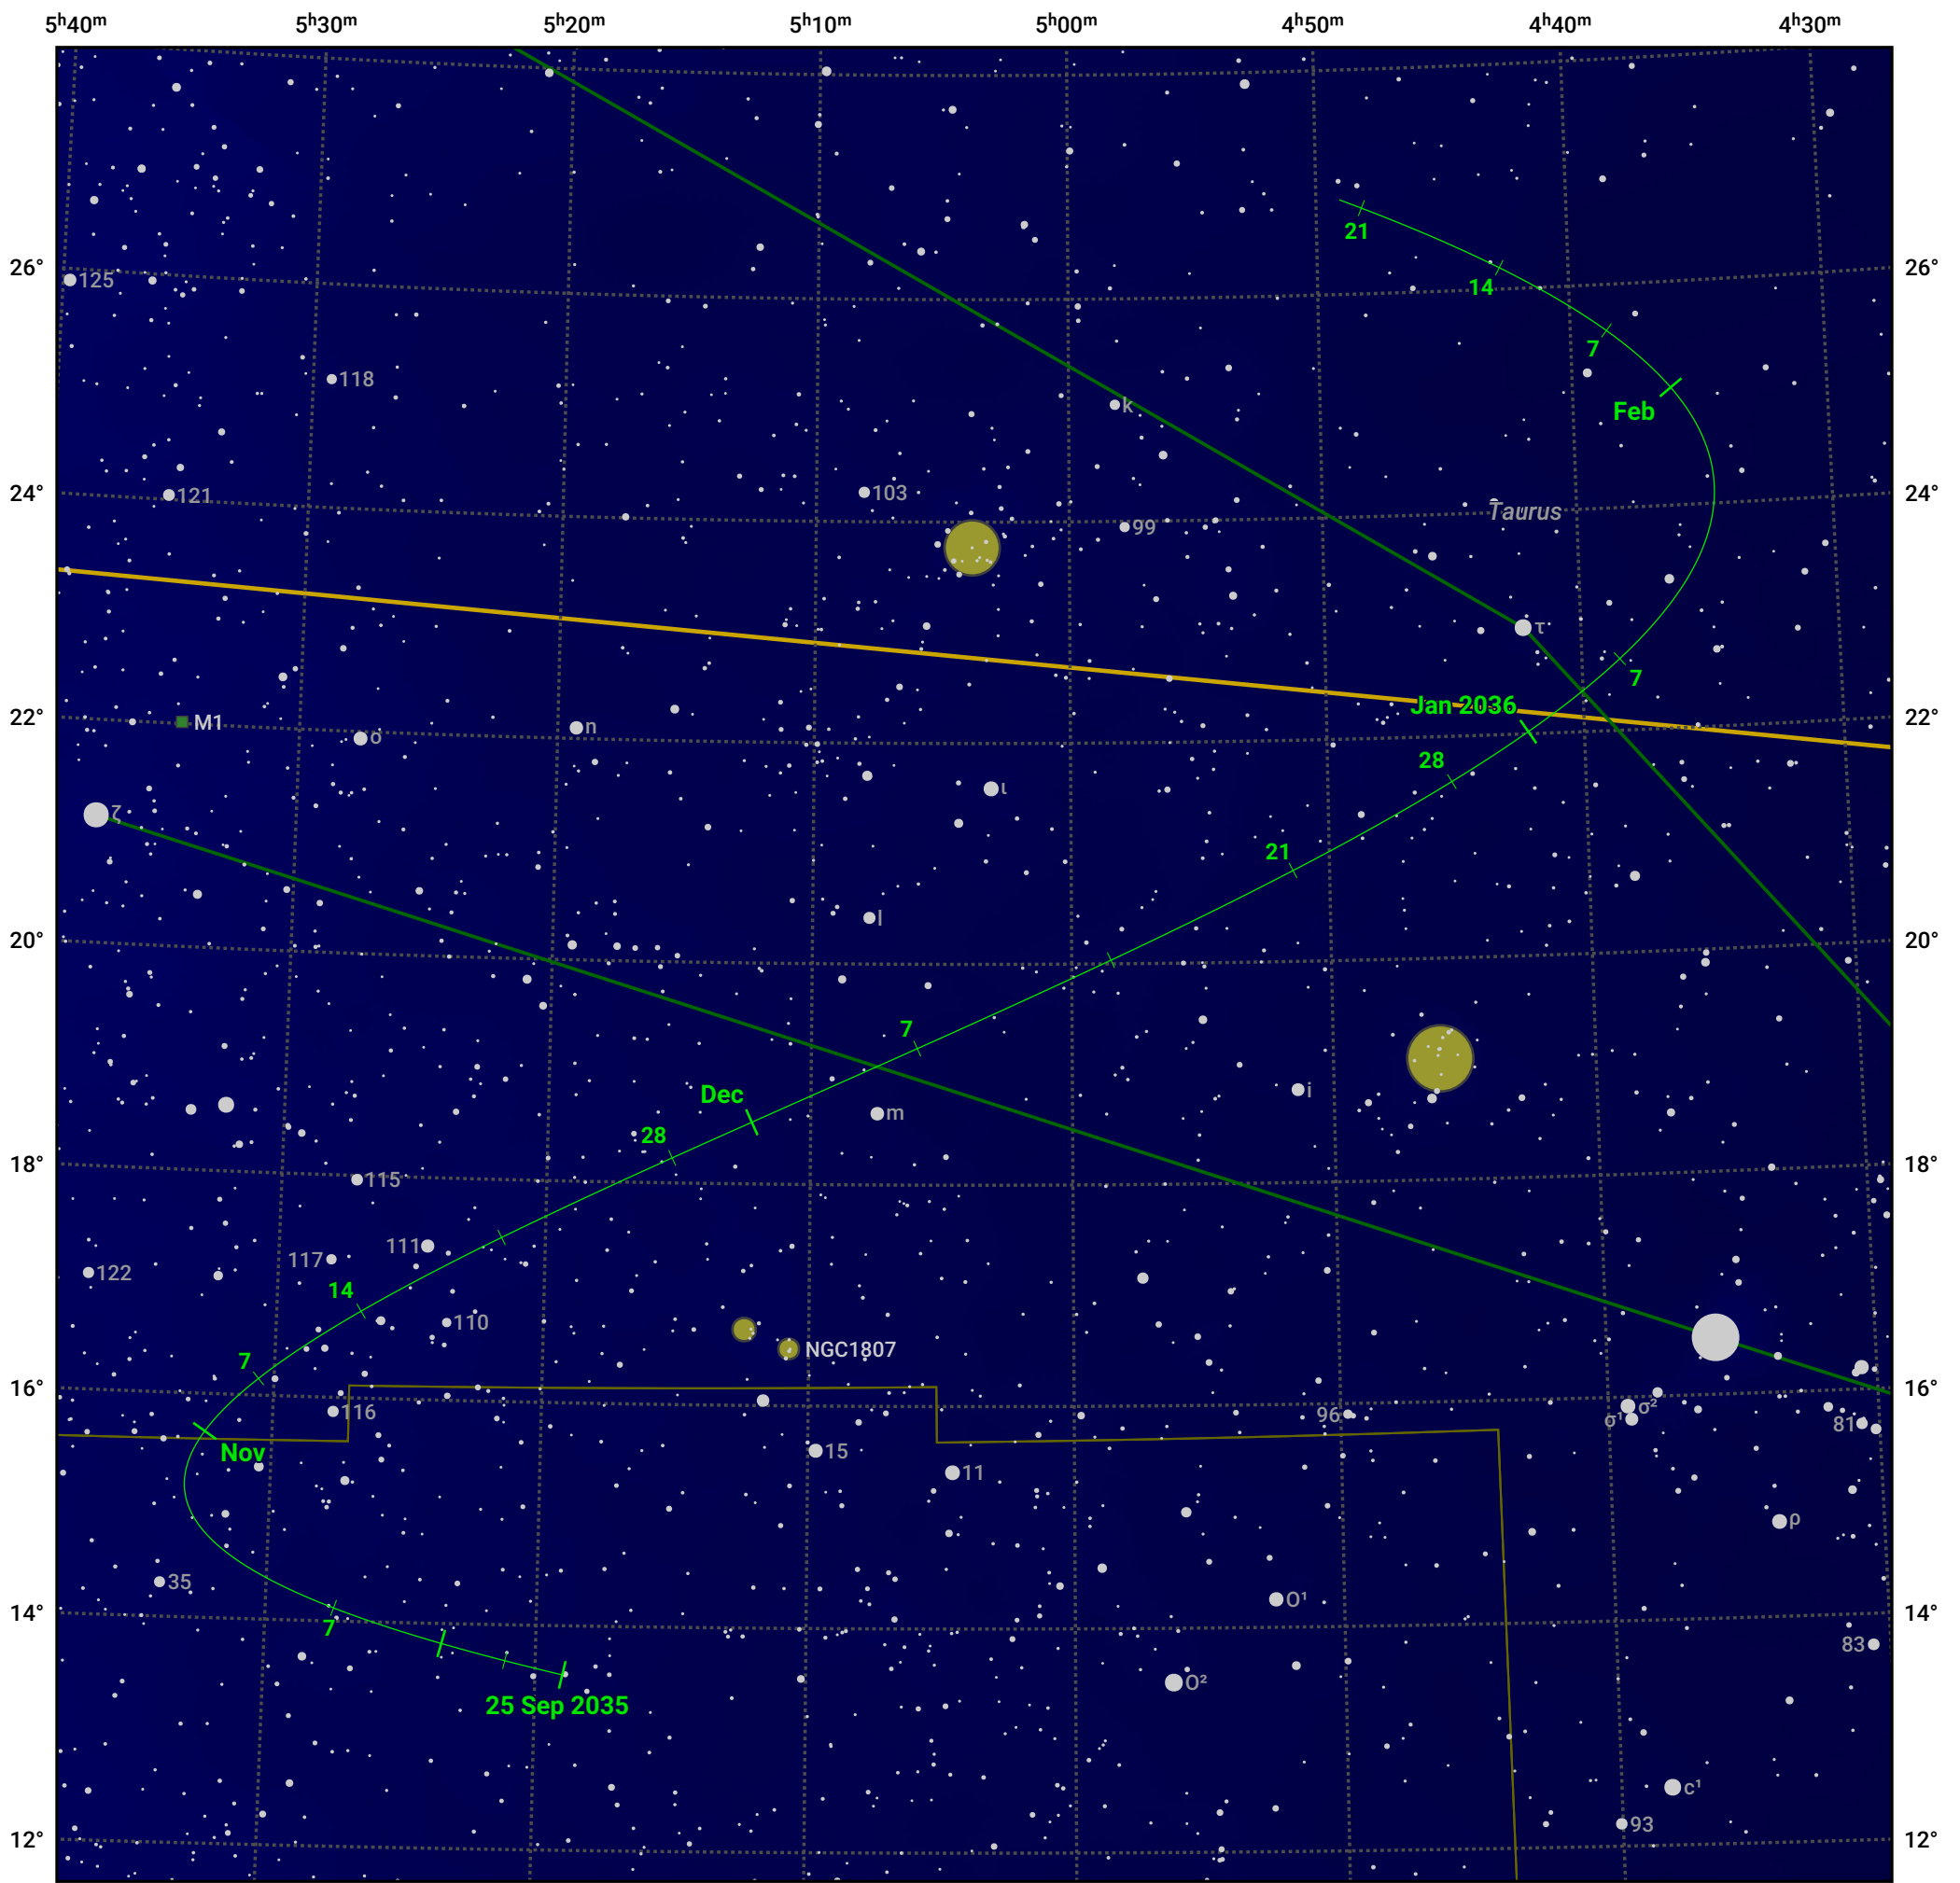

# The path of Asteroid 471 Papagena around opposition on 9 Dec 2035

© Dominic Ford 2011–2024. Date markers placed at midnight UTC. Downloaded from <https://in-the-sky.org>

Magnitude scale: 10.0 9.0 8.0 7.0 6.0 5.0 4.0 3.0 2.0 1.0

0.0

Ecliptic Plane

Galaxy Bright nebula Open cluster Globular cluster

Date	Mag	Phase
2035 Oct 1	10.5	95%
2035 Nov 1	9.9	97%
2035 Nov 16	9.5	99%
2035 Dec 1	9.2	100%
2036 Jan 1	9.7	99%
2036 Feb 1	10.5	97%
2036 Feb 4	10.5	97%