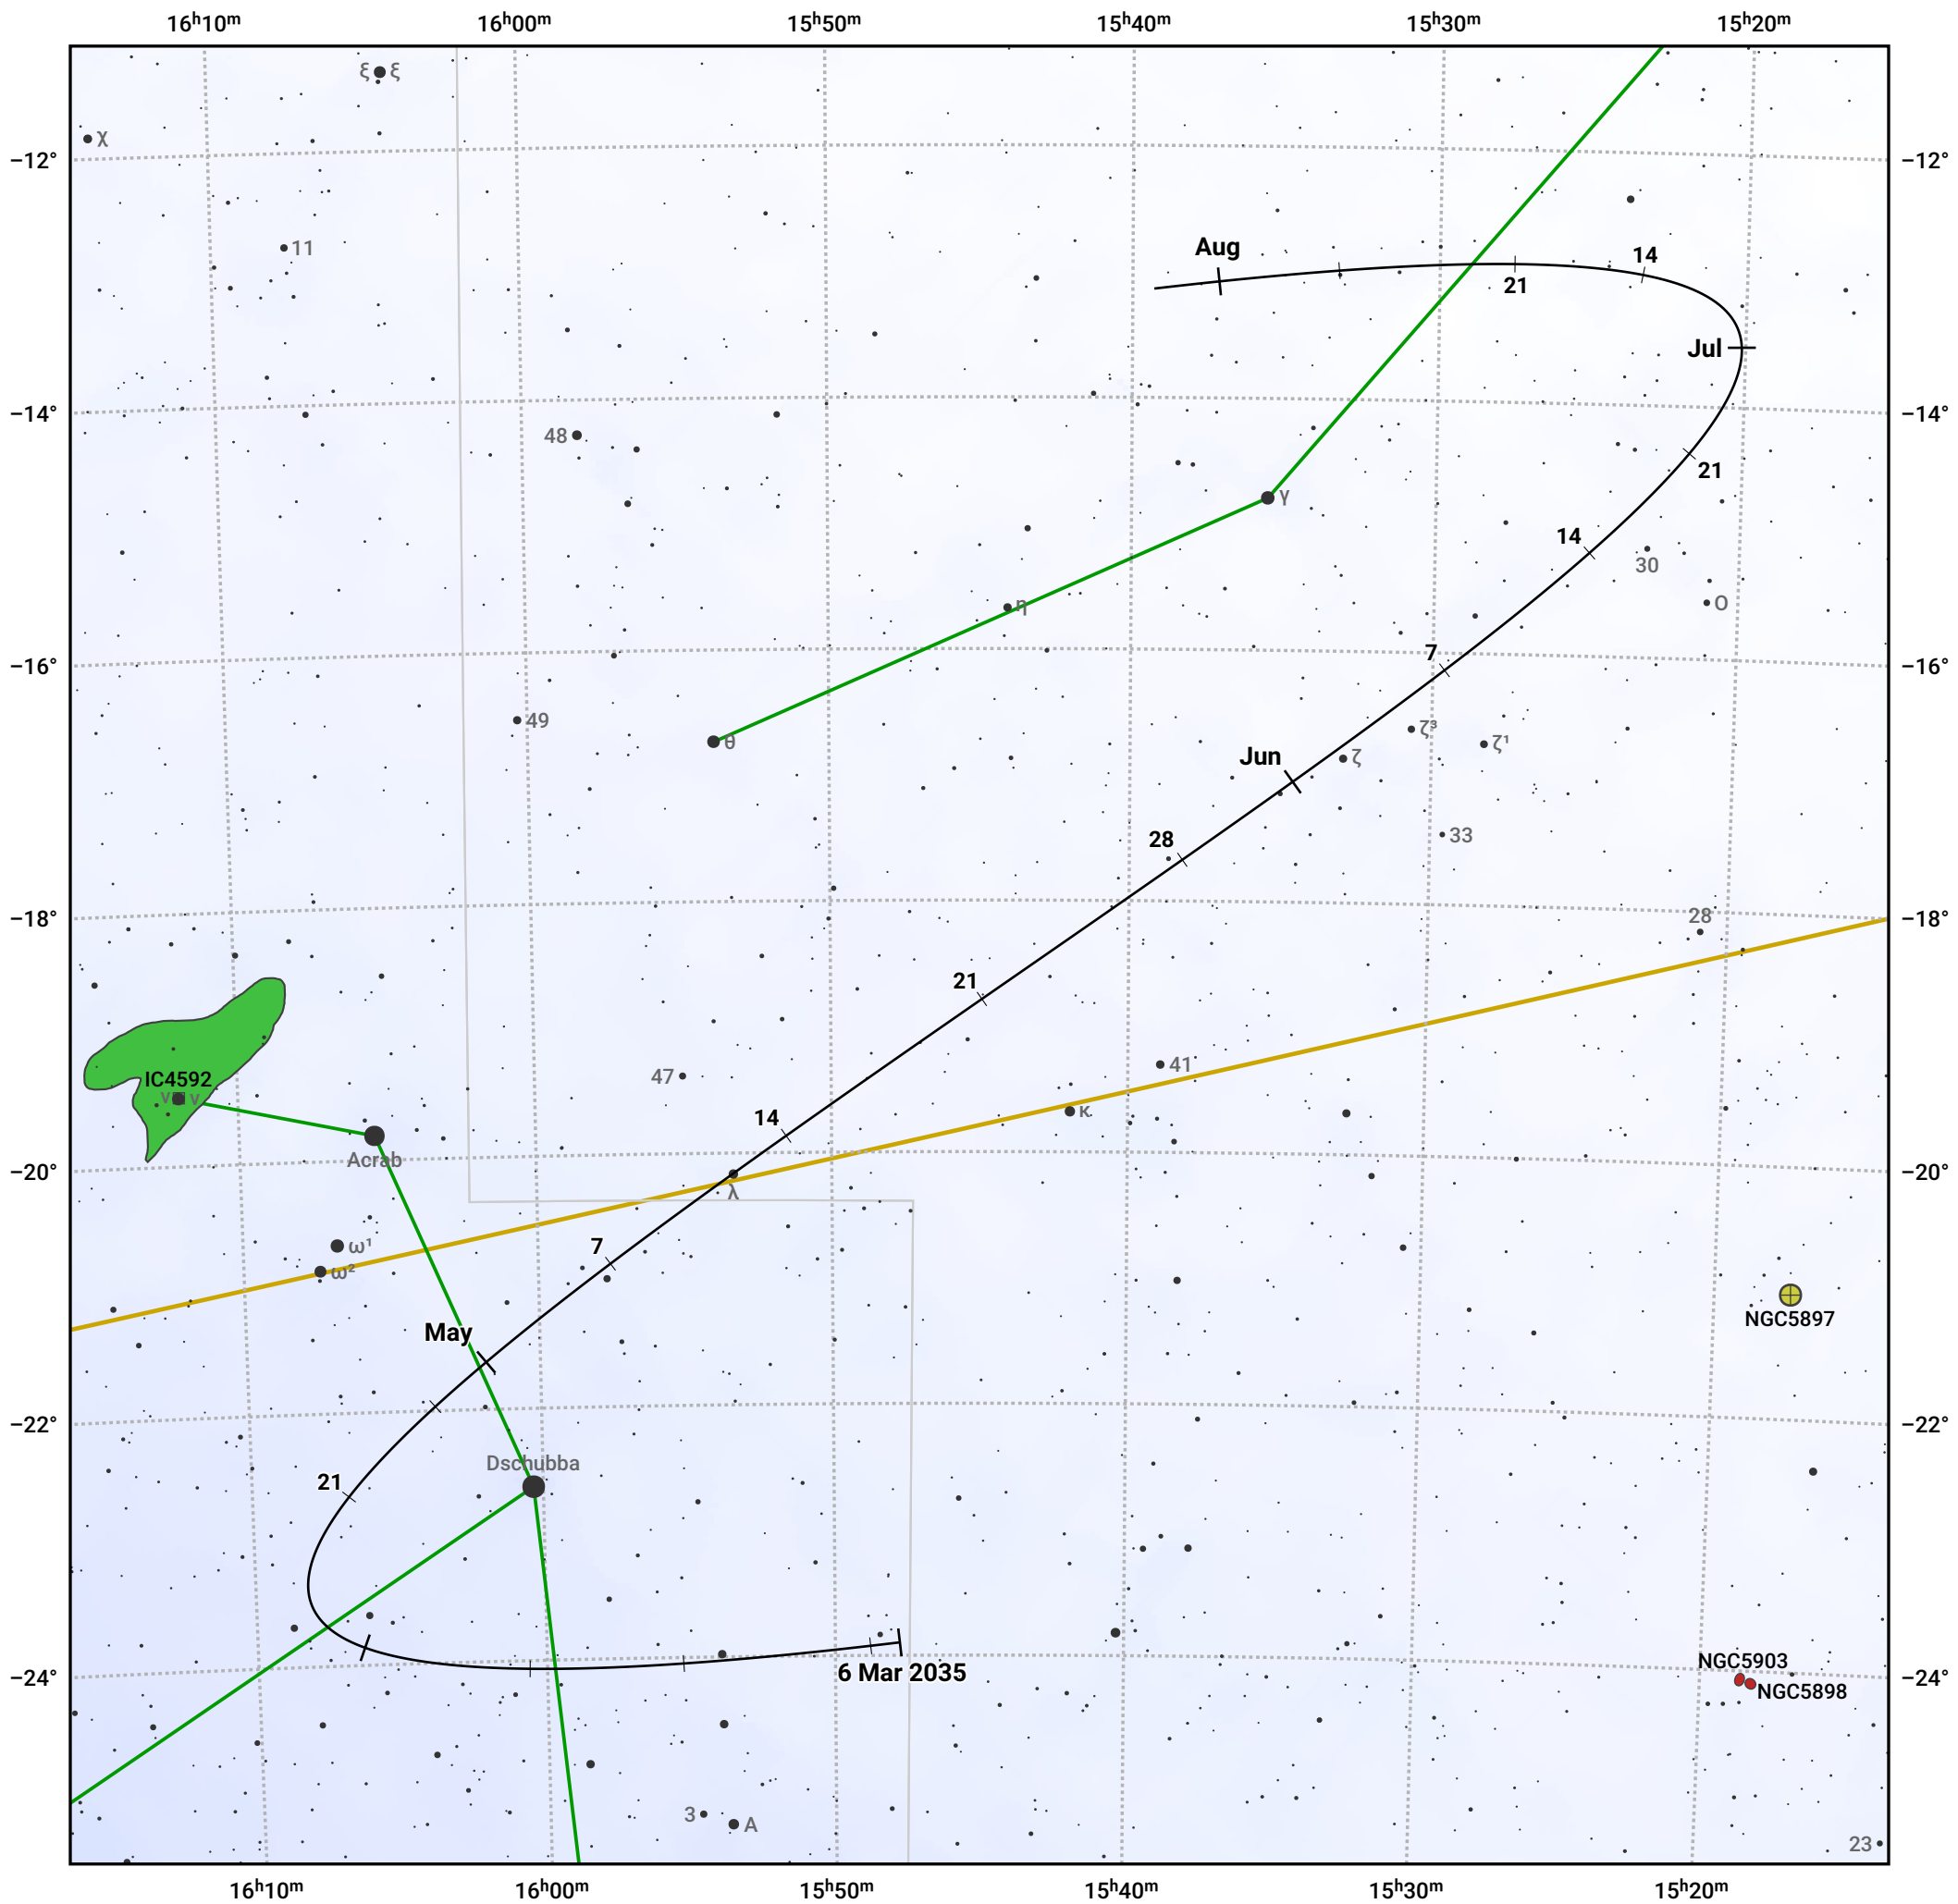

# The path of Asteroid 12 Victoria around opposition on 20 May 2035

© Dominic Ford 2011–2024. Date markers placed at midnight UTC. Downloaded from <https://in-the-sky.org>

Magnitude scale: 10.0 9.0 8.0 7.0 6.0 5.0 4.0 3.0 2.0

— Ecliptic Plane

Galaxy Bright nebula Open cluster Globular cluster

Date	Mag	Phase
2035 Apr 1	10.8	96%
2035 Apr 13	10.4	97%
2035 May 1	9.8	99%
2035 May 12	9.4	100%
2035 Jun 1	9.4	100%
2035 Jul 1	10.0	96%
2035 Jul 18	10.4	94%
2035 Aug 1	10.6	93%