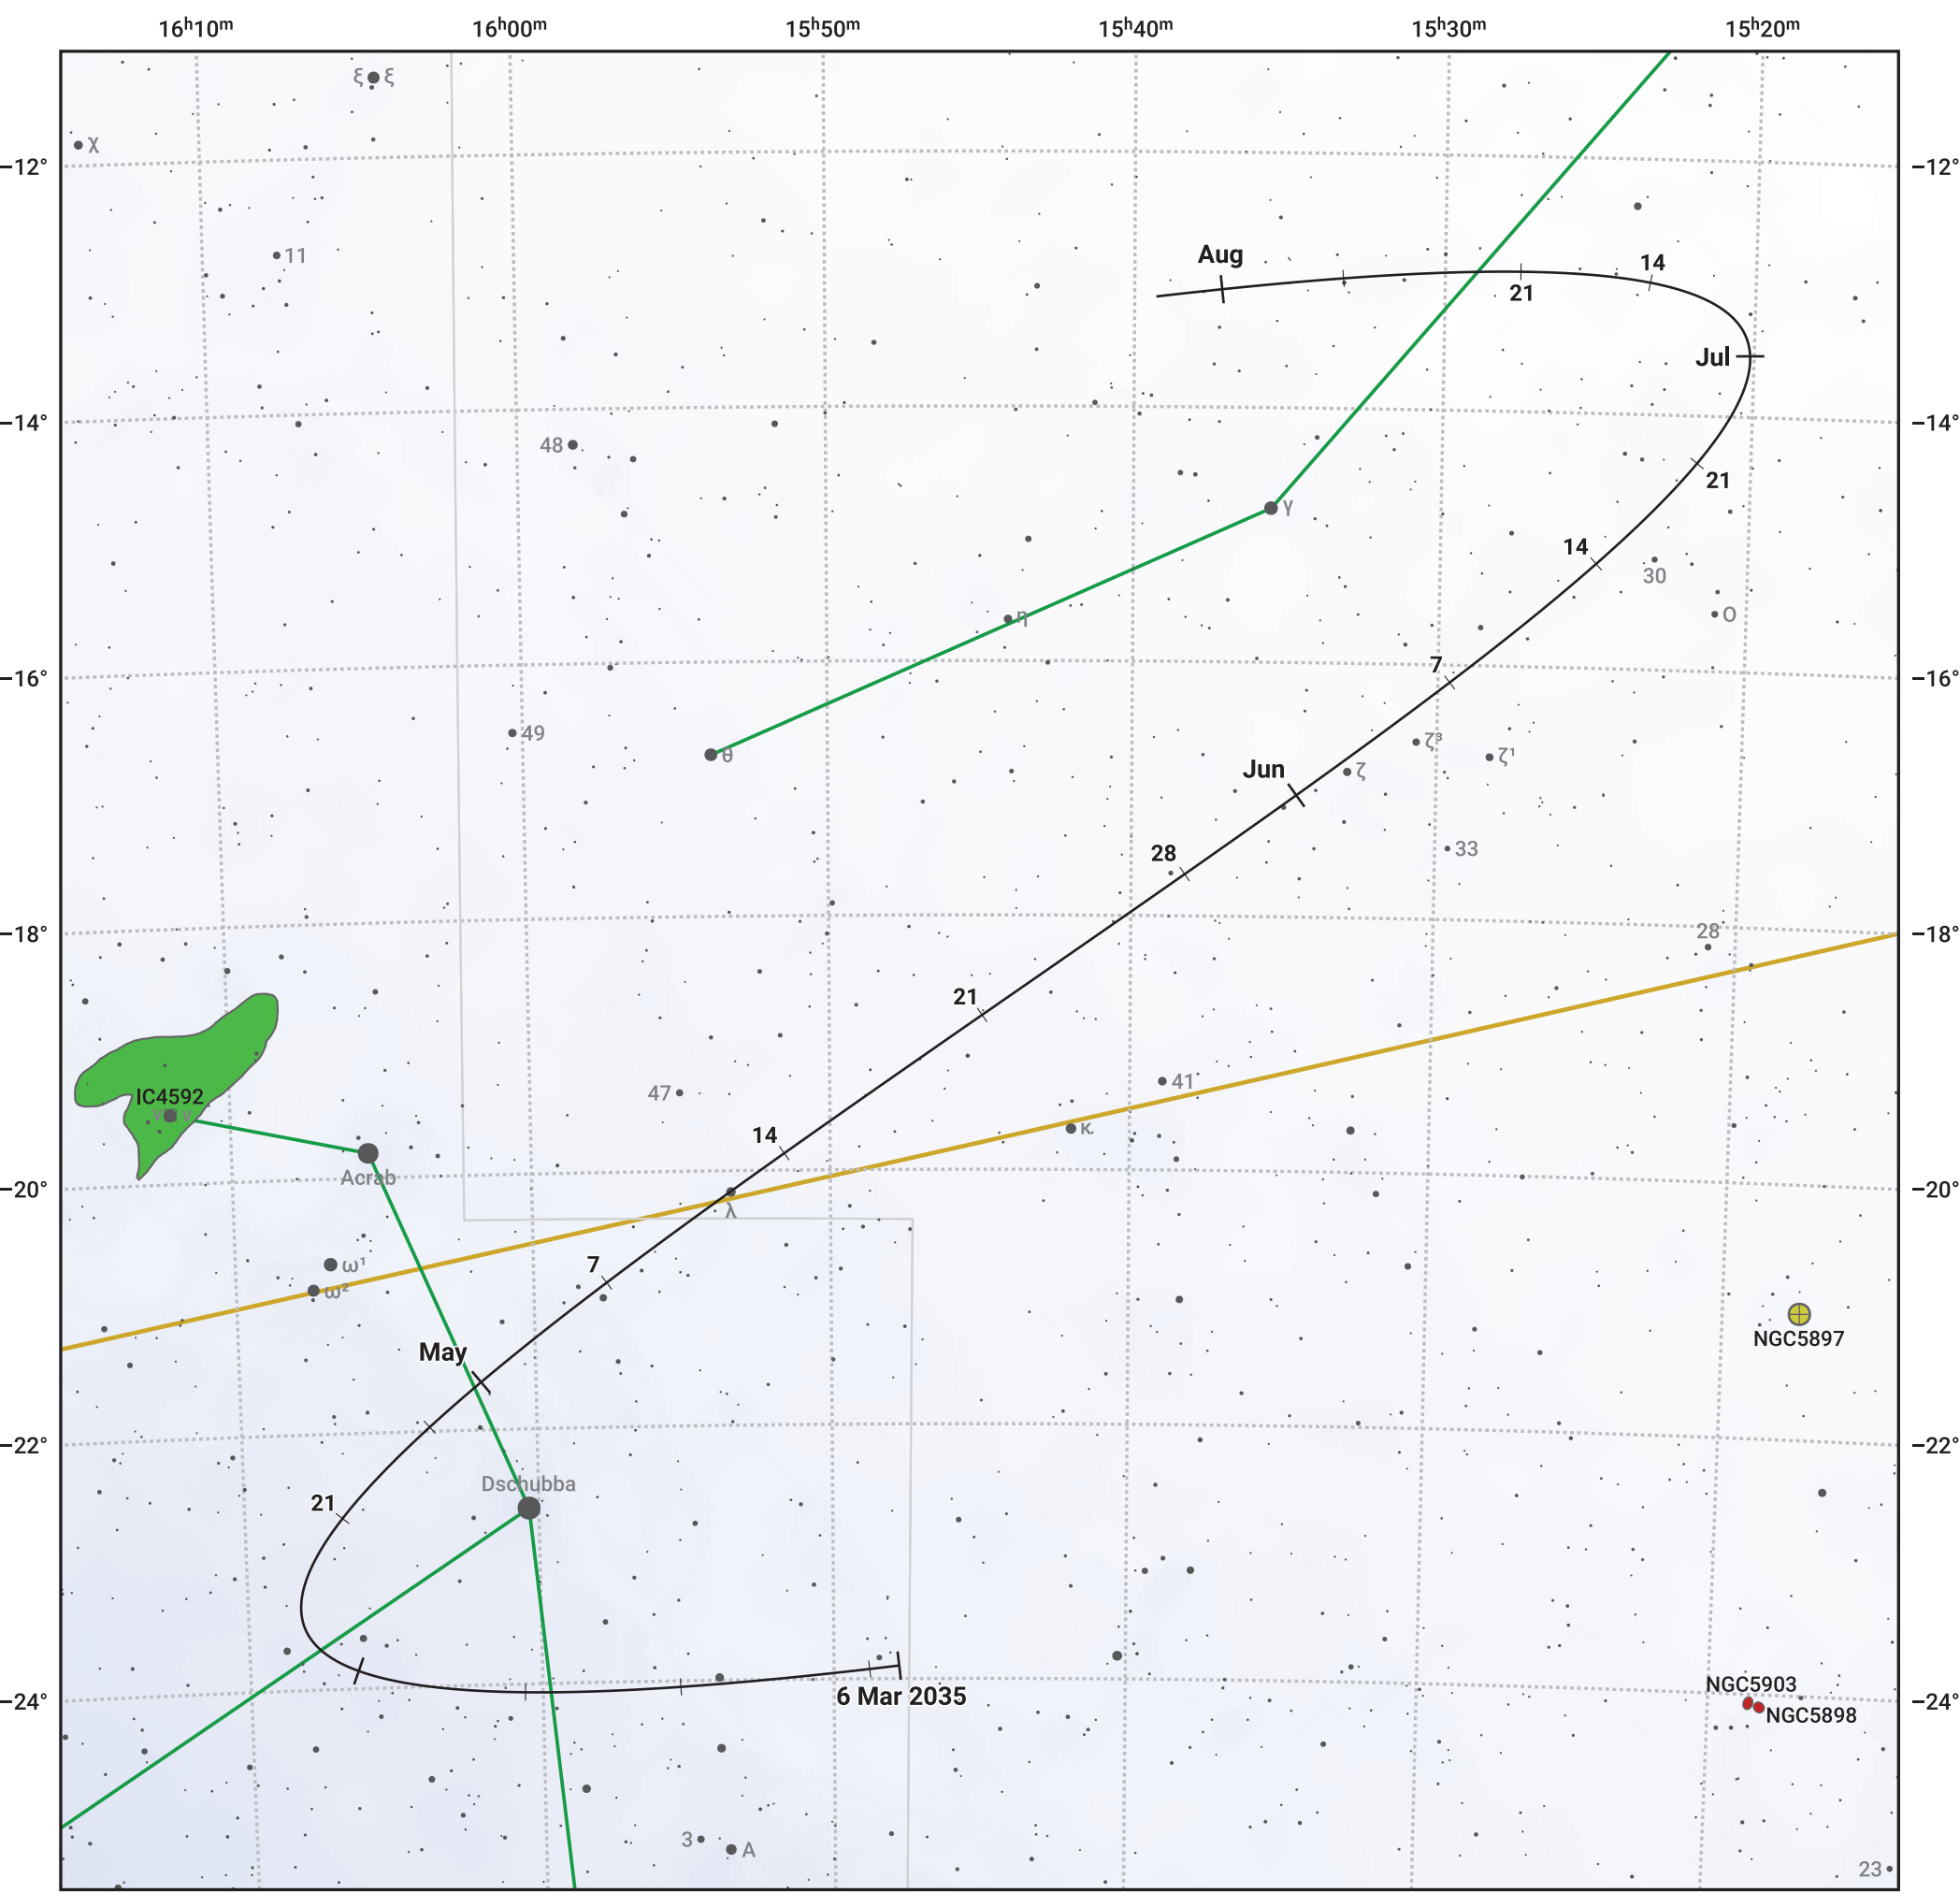

The path of Asteroid 12 Victoria around opposition on 20 May 2035

© Dominic Ford 2011–2024. Date markers placed at midnight UTC. Downloaded from <https://in-the-sky.org>

Magnitude scale: 10.0 9.0 8.0 7.0 6.0 5.0 4.0 3.0 2.0

— Ecliptic Plane

● Galaxy ■ Bright nebula ● Open cluster ● Globular cluster

Date	Mag	Phase
2035 Apr 1	10.8	96%
2035 Apr 13	10.4	97%
2035 May 1	9.8	99%
2035 May 12	9.4	100%
2035 Jun 1	9.4	100%
2035 Jul 1	10.0	96%
2035 Jul 18	10.4	94%
2035 Aug 1	10.6	93%