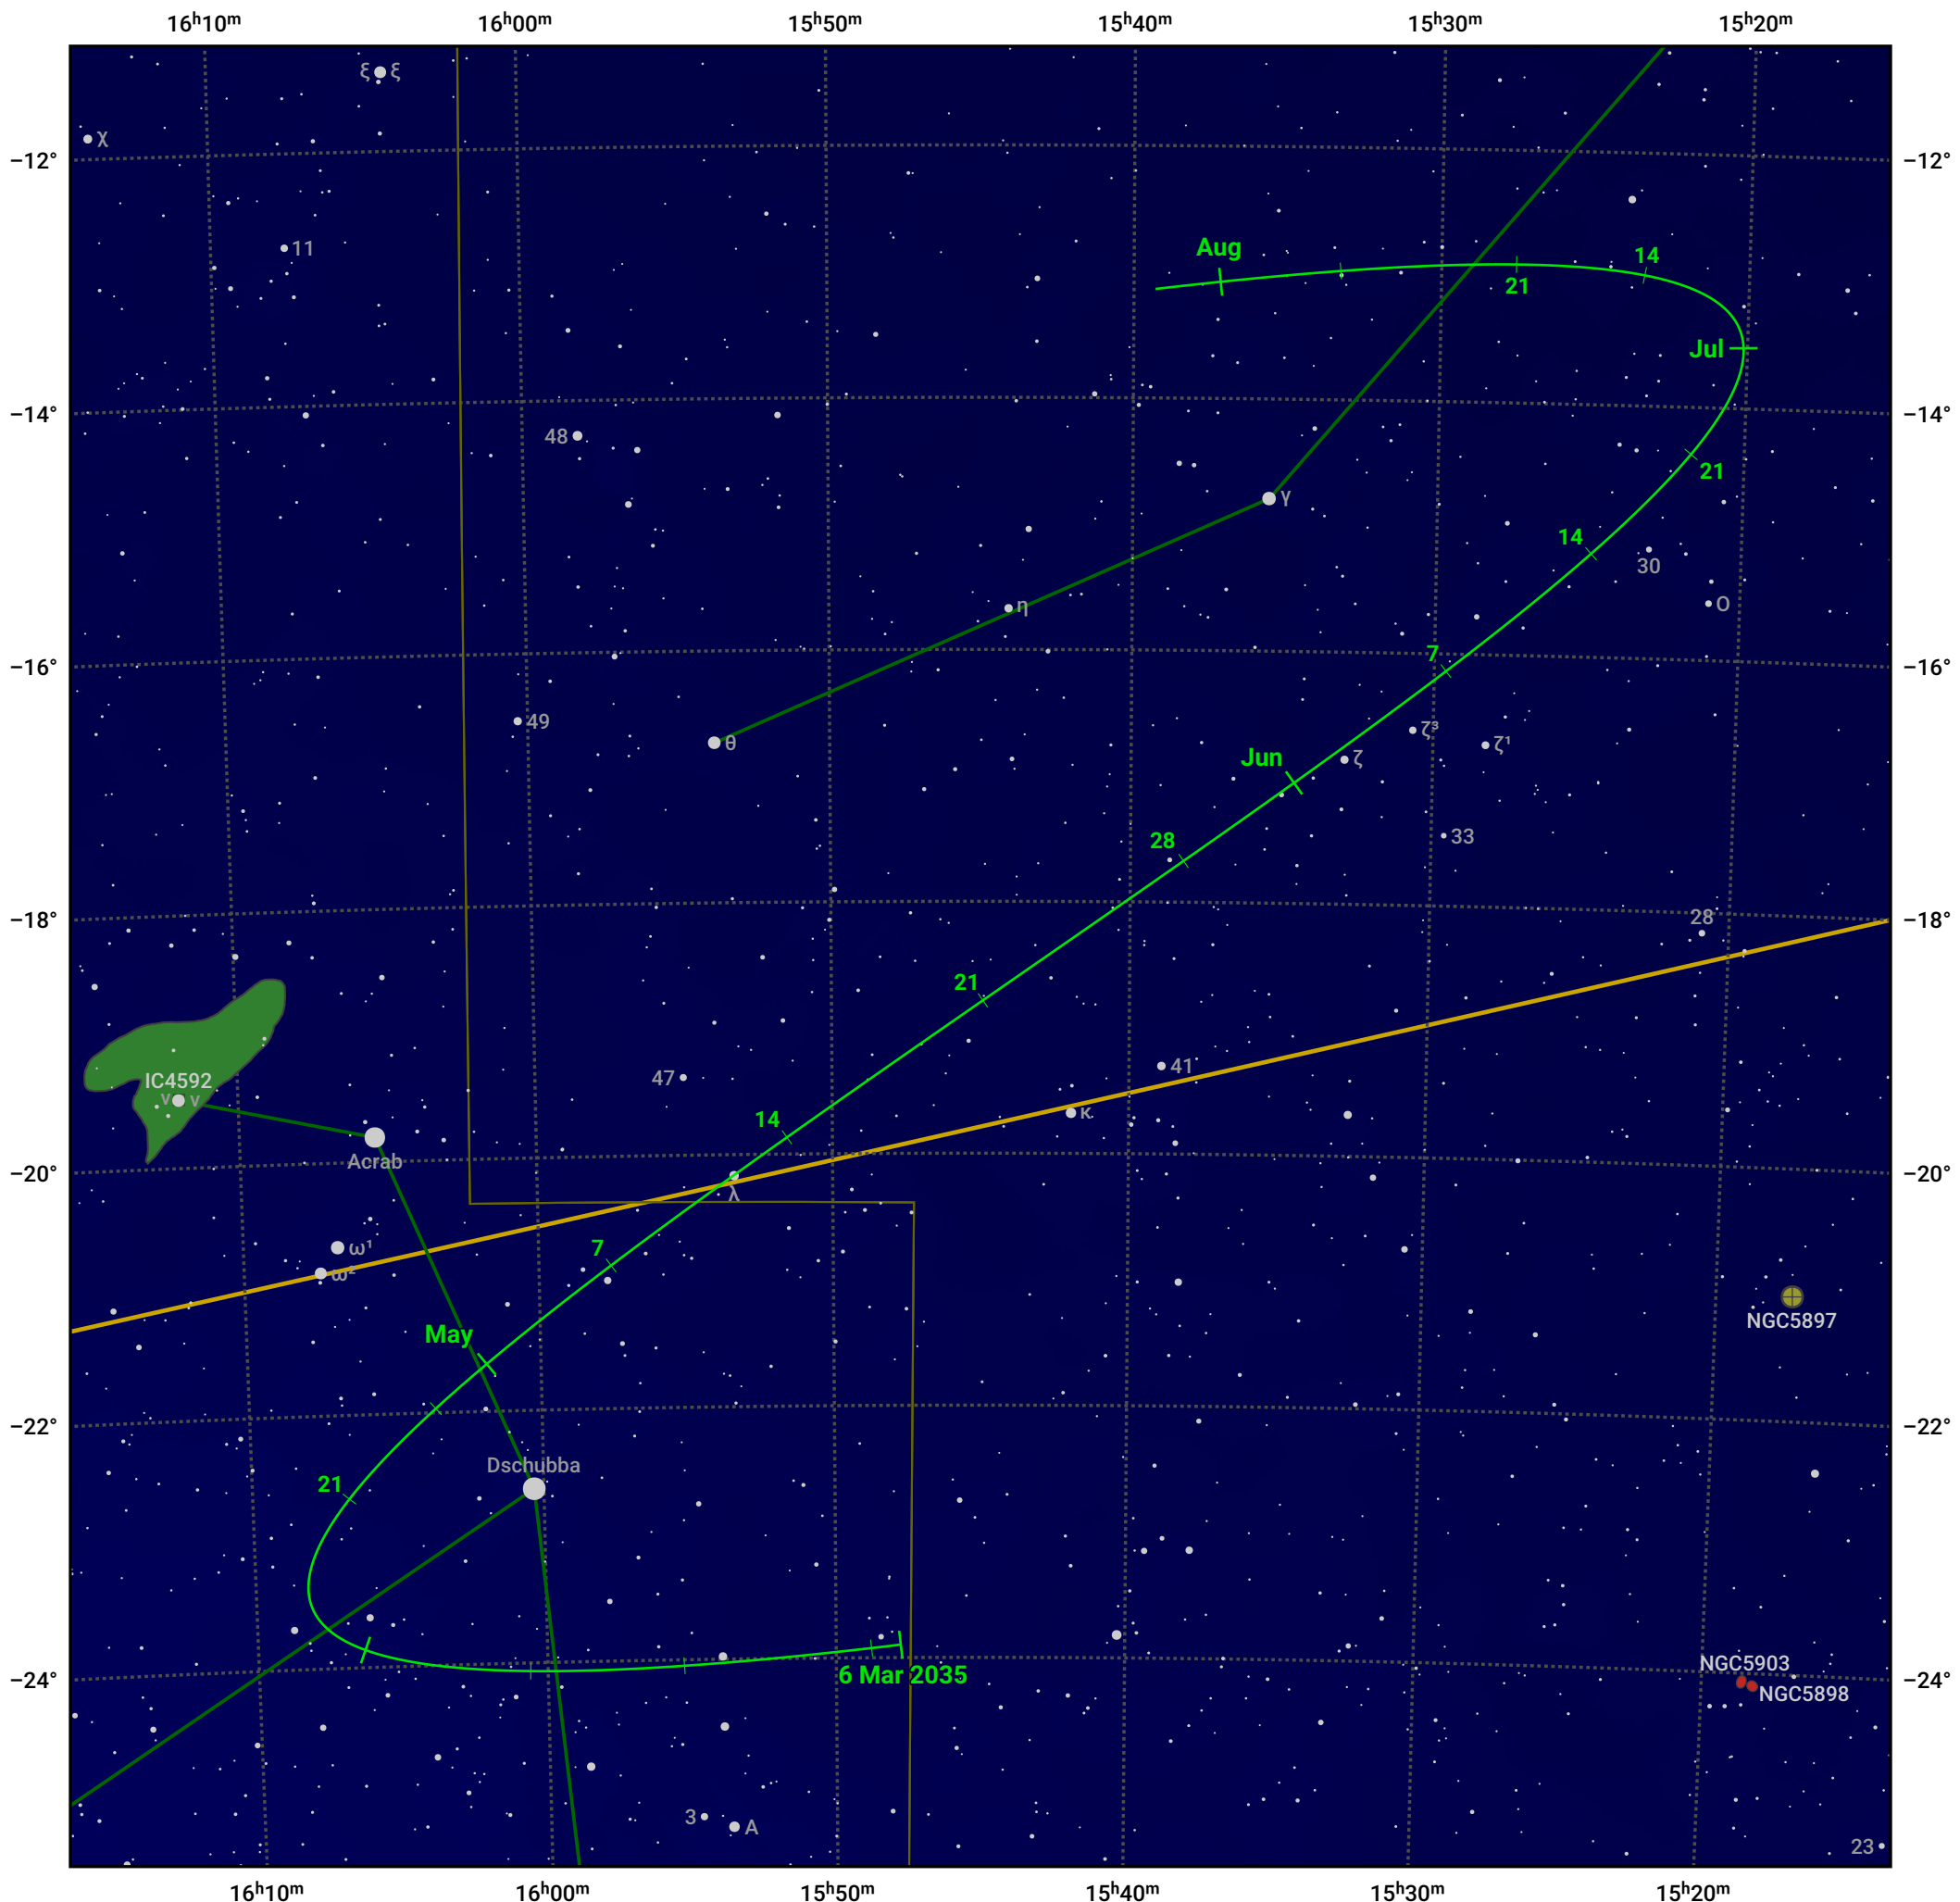

The path of Asteroid 12 Victoria around opposition on 20 May 2035

© Dominic Ford 2011–2024. Date markers placed at midnight UTC. Downloaded from <https://in-the-sky.org>

Magnitude scale: 10.0 9.0 8.0 7.0 6.0 5.0 4.0 3.0 2.0

— Ecliptic Plane

Galaxy Bright nebula Open cluster Globular cluster

Date	Mag	Phase
2035 Apr 1	10.8	96%
2035 Apr 13	10.4	97%
2035 May 1	9.8	99%
2035 May 12	9.4	100%
2035 Jun 1	9.4	100%
2035 Jul 1	10.0	96%
2035 Jul 18	10.4	94%
2035 Aug 1	10.6	93%