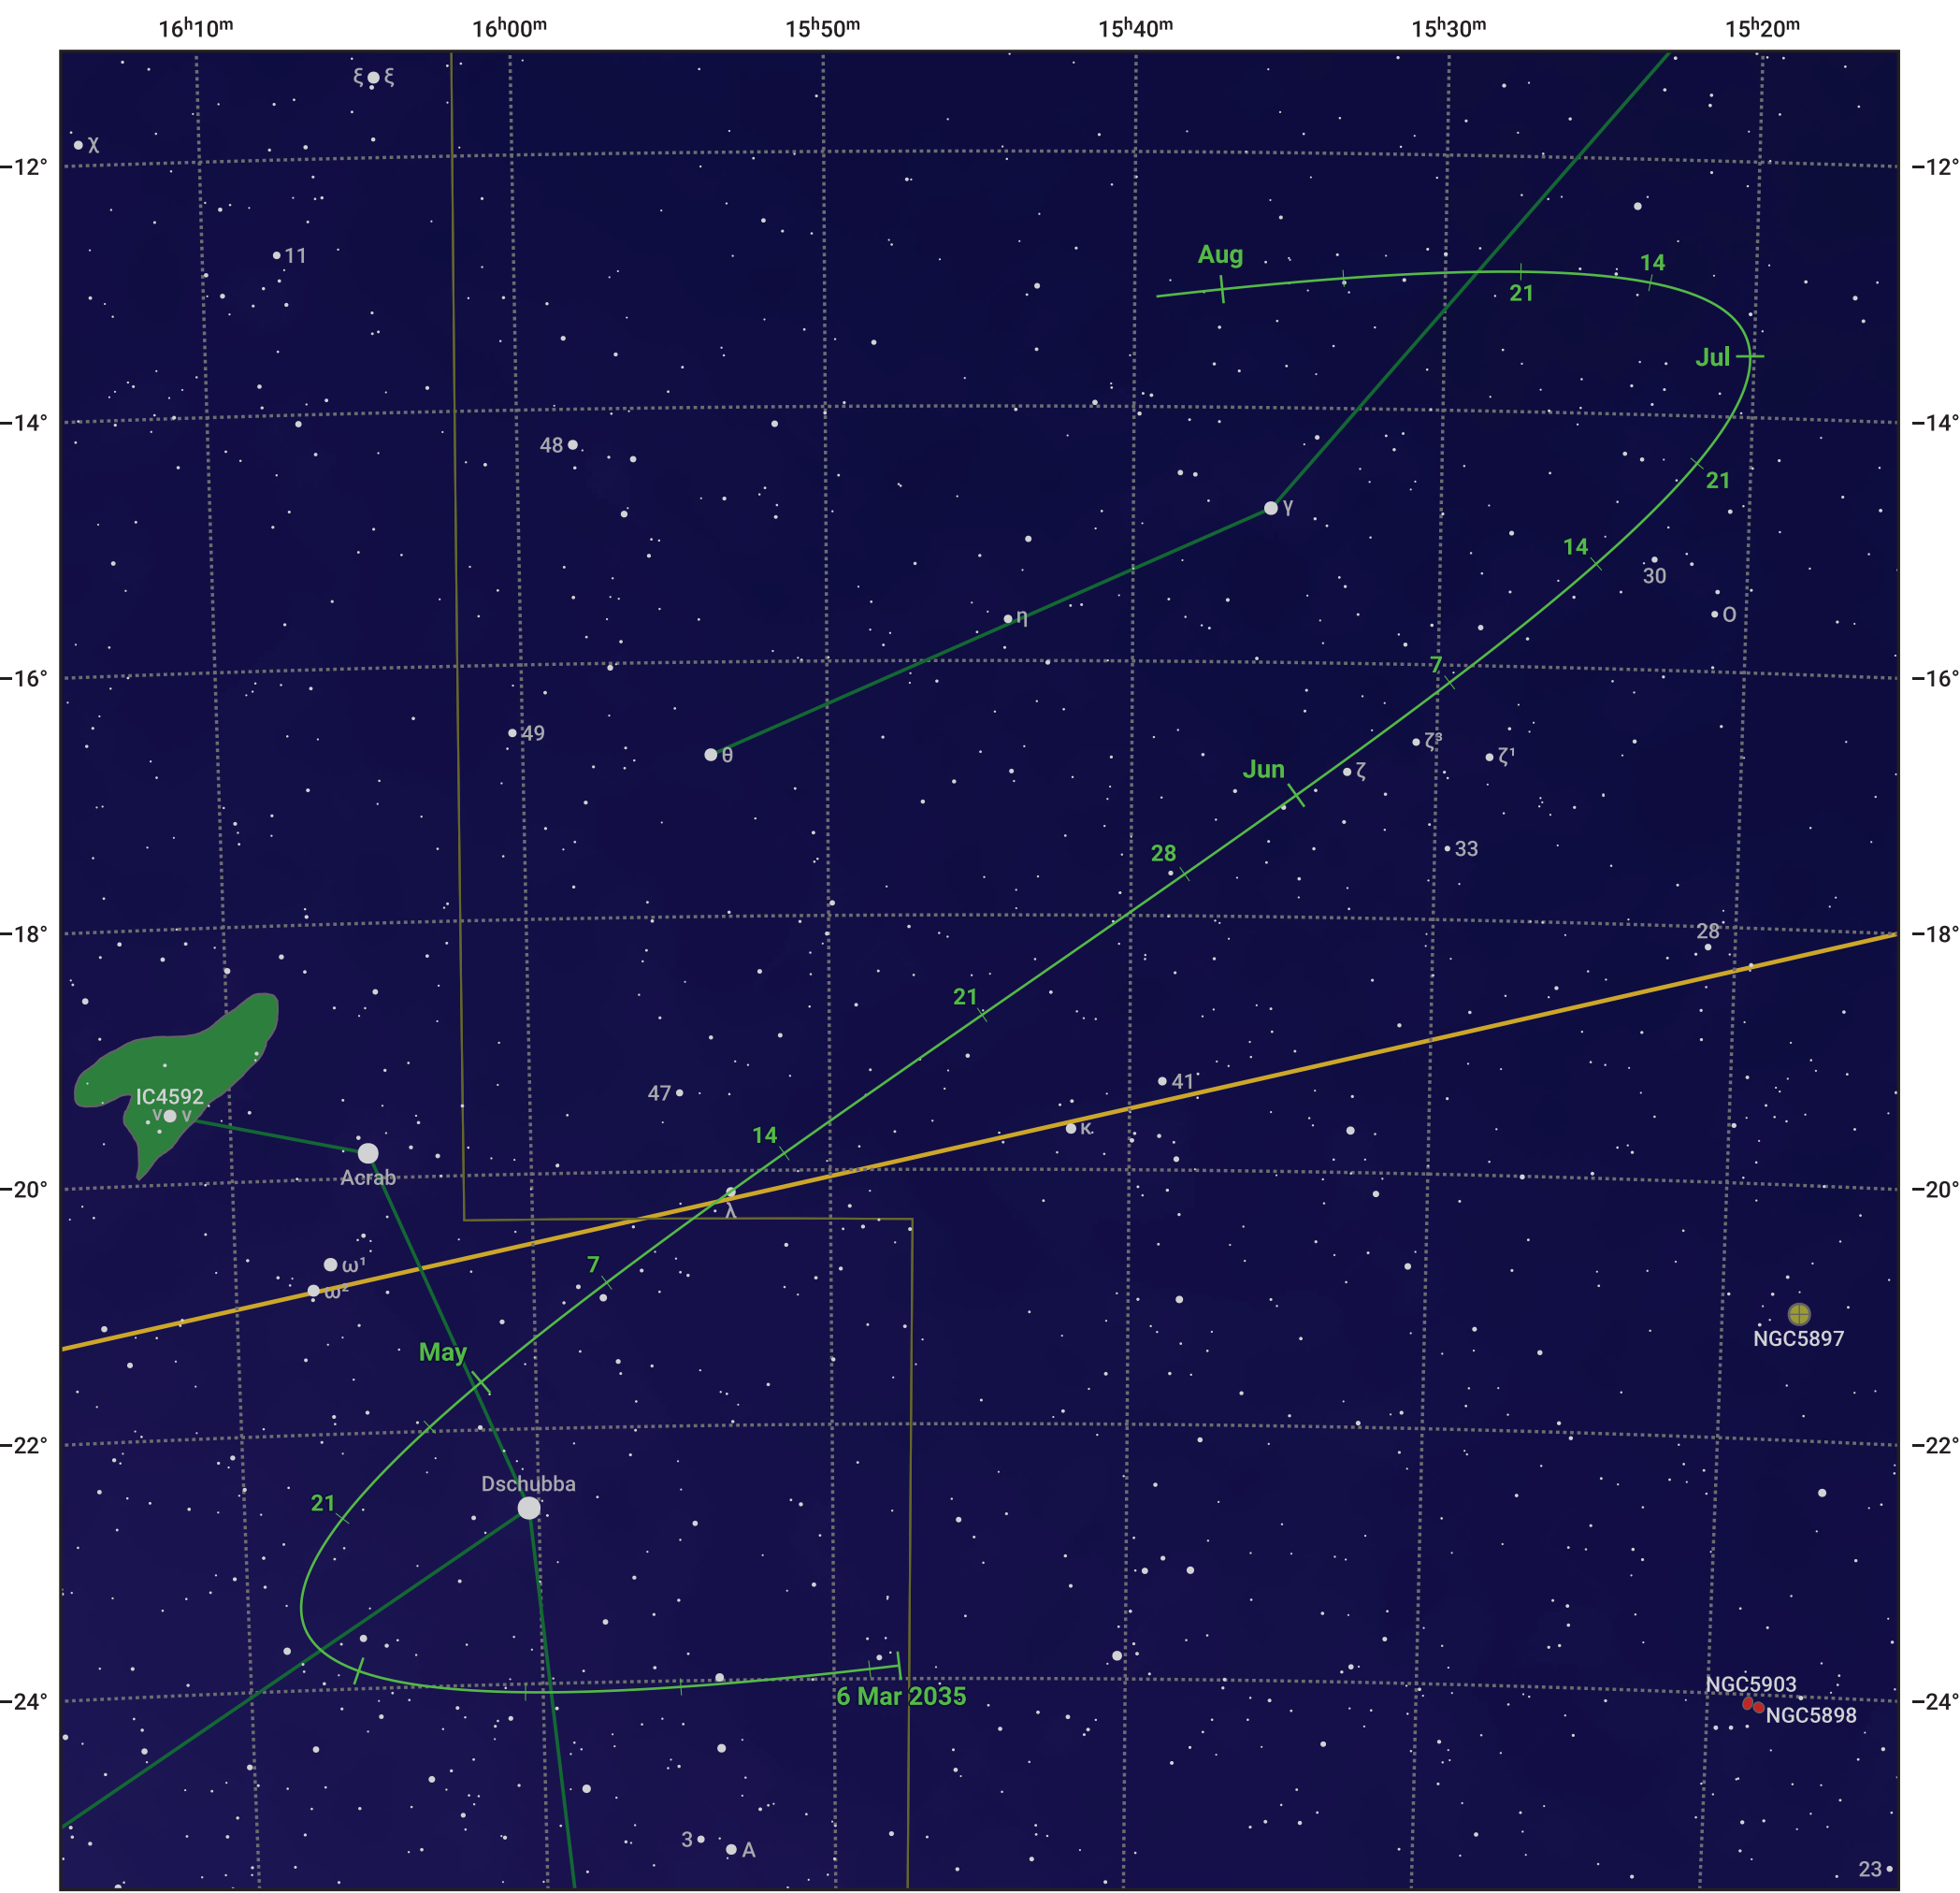

The path of Asteroid 12 Victoria around opposition on 20 May 2035

© Dominic Ford 2011–2024. Date markers placed at midnight UTC. Downloaded from <https://in-the-sky.org>

Magnitude scale: 10.0 9.0 8.0 7.0 6.0 5.0 4.0 3.0 2.0

— Ecliptic Plane

- Galaxy
- Bright nebula
- Open cluster
- Globular cluster

Date	Mag	Phase
2035 Apr 1	10.8	96%
2035 Apr 13	10.4	97%
2035 May 1	9.8	99%
2035 May 12	9.4	100%
2035 Jun 1	9.4	100%
2035 Jul 1	10.0	96%
2035 Jul 18	10.4	94%
2035 Aug 1	10.6	93%