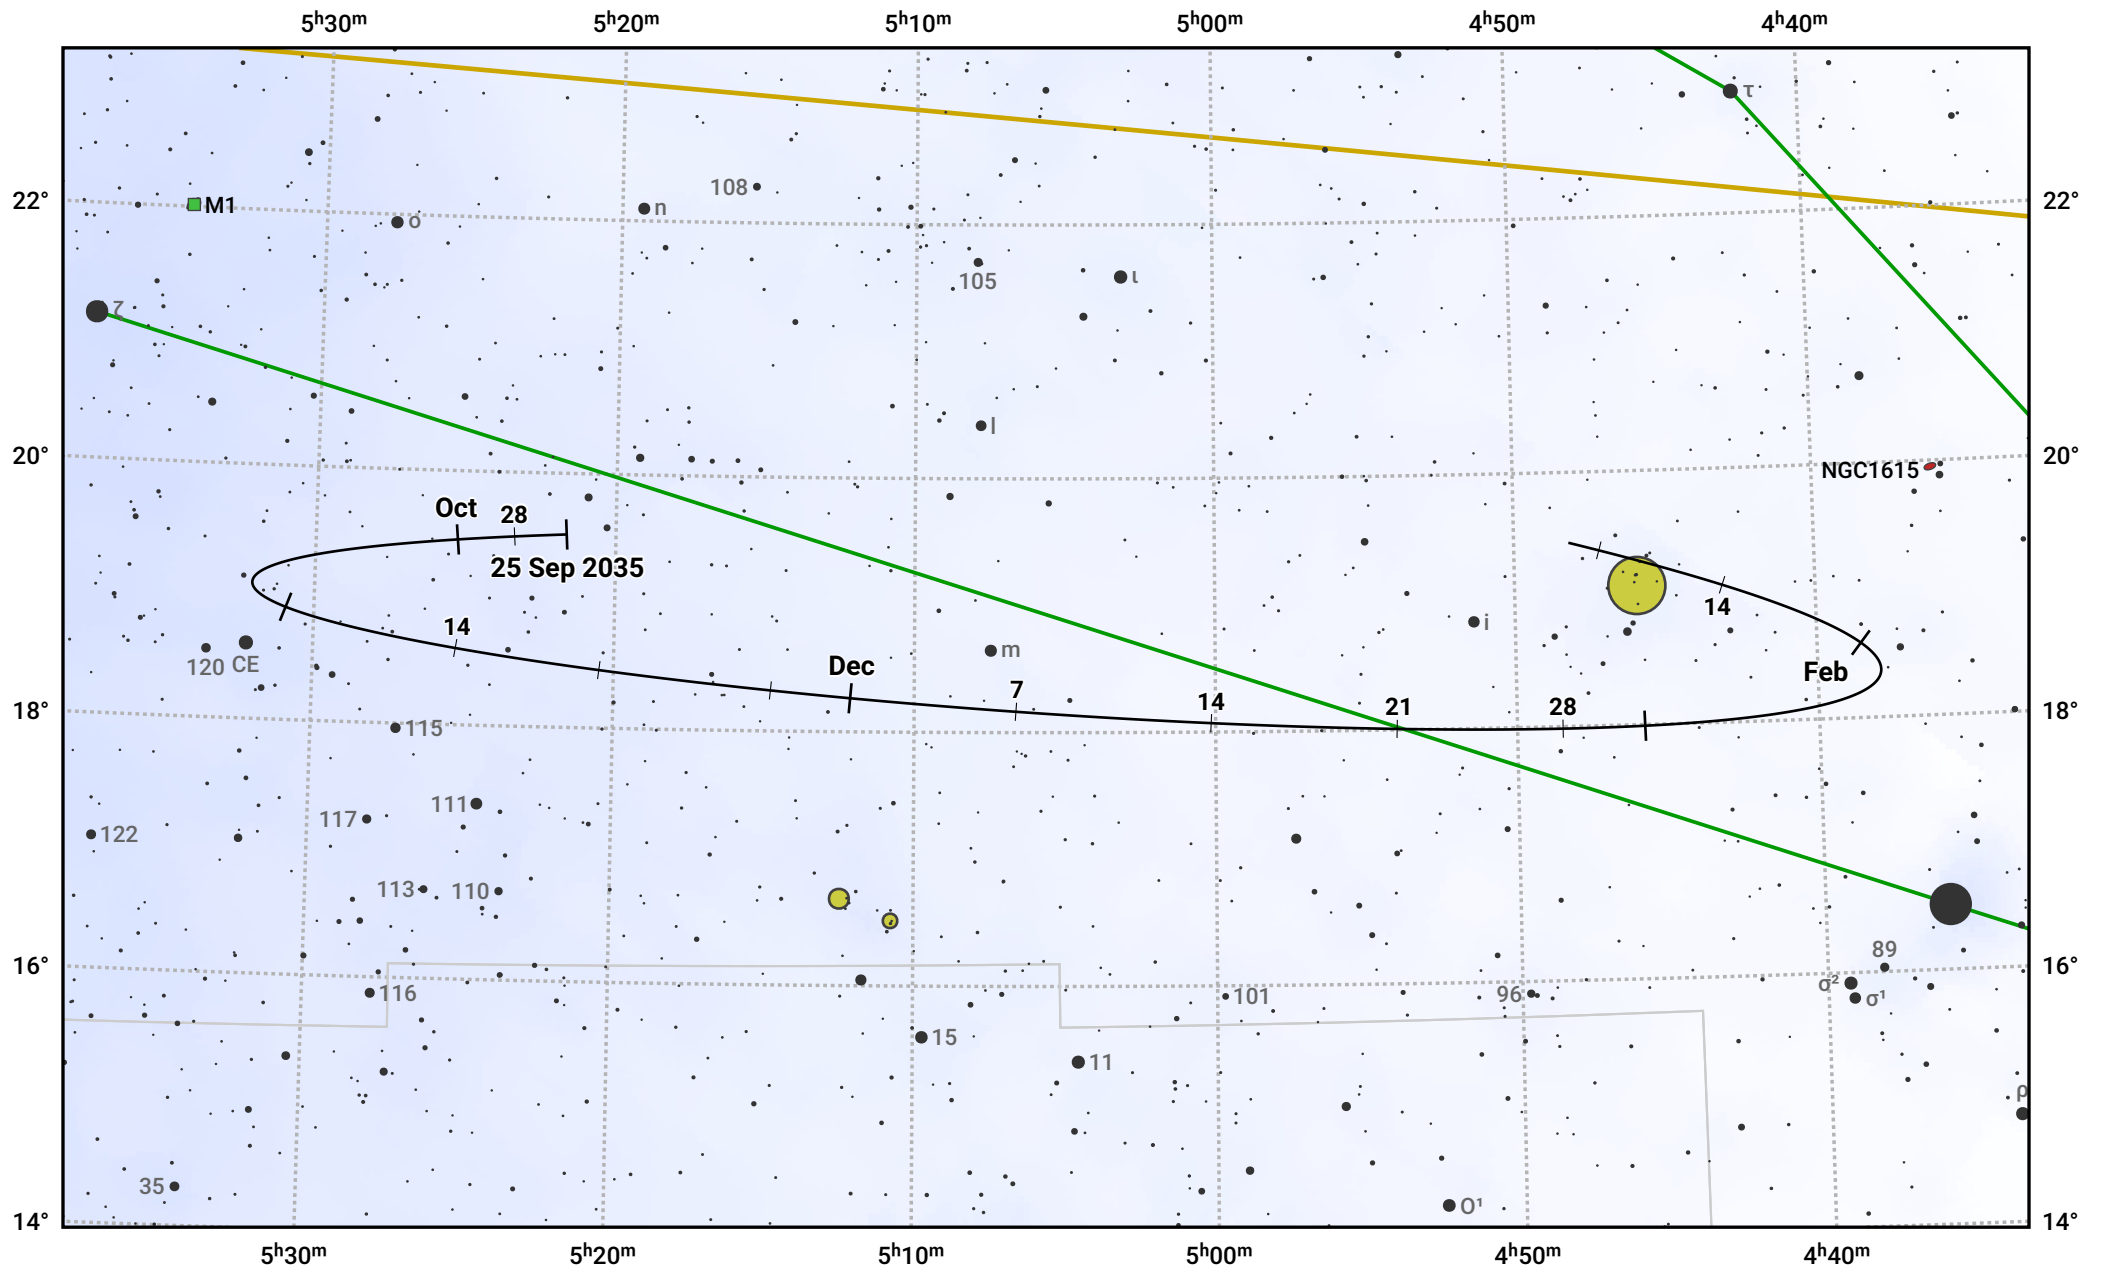

# The path of Asteroid 16 Psyche around opposition on 9 Dec 2035

© Dominic Ford 2011–2024. Date markers placed at midnight UTC. Downloaded from <https://in-the-sky.org>

Magnitude scale: 10.0 9.0 8.0 7.0 6.0 5.0 4.0 3.0 2.0 1.0 0.0

— Ecliptic Plane

Galaxy Bright nebula Open cluster Globular cluster

Date	Mag
2035 Oct 1	11.0
2035 Nov 1	10.5
2035 Nov 22	10.1
2035 Dec 1	9.9
2036 Jan 1	10.3
2036 Feb 1	11.0
2036 Feb 6	11.1